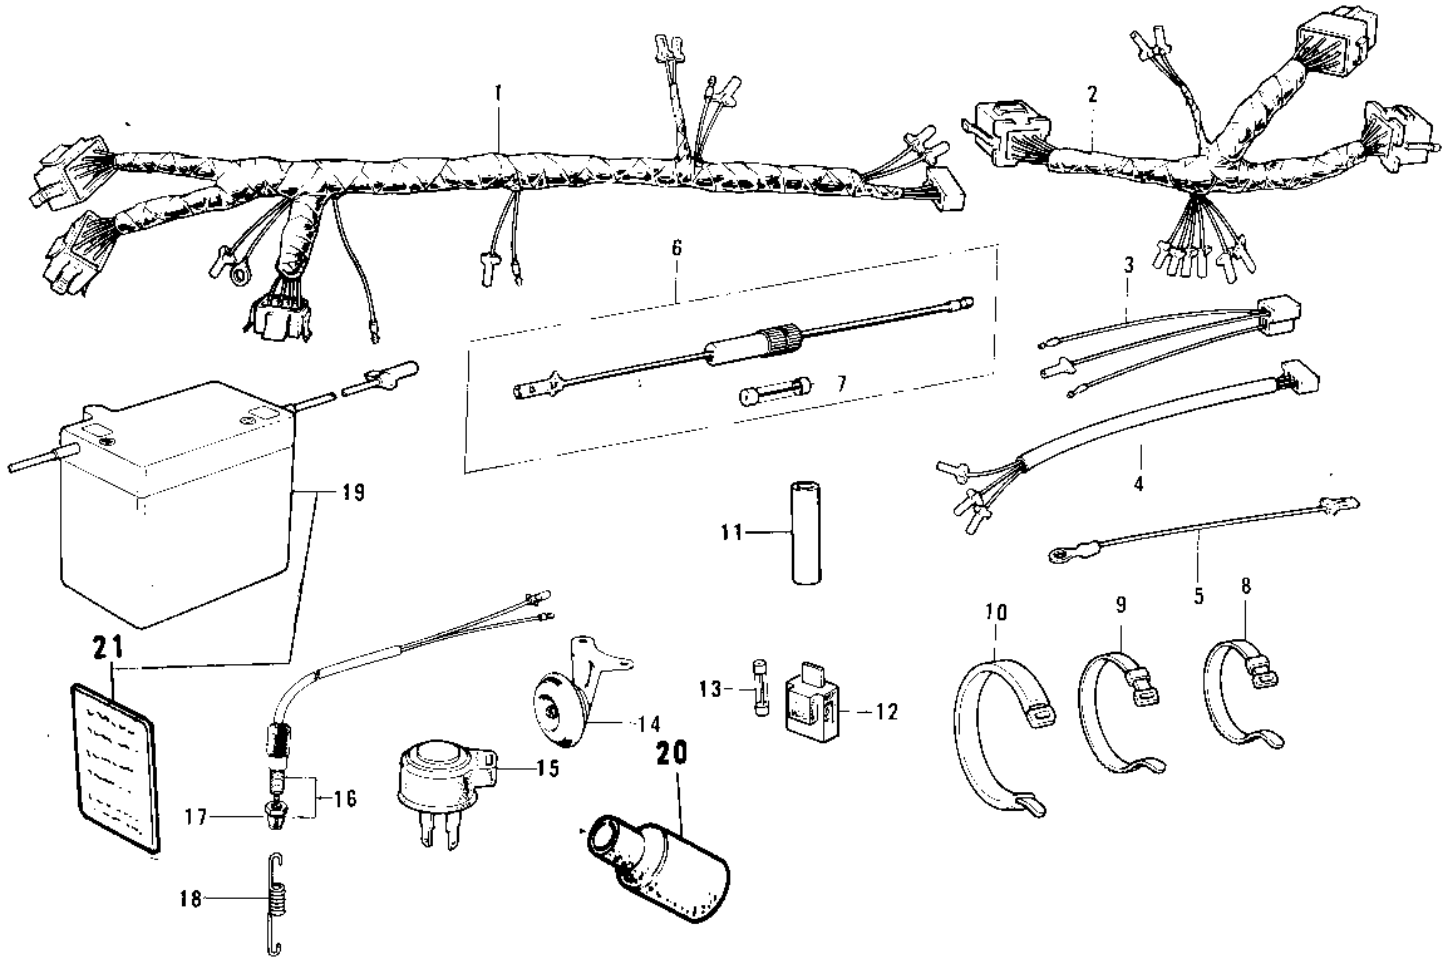

# 1977 KE125 PARTS DIAGRAM

CHASSIS ELECTRICAL EQUIPMENT ('76-'79)

# 1977 KE125 PARTS LIST

## CHASSIS ELECTRICAL EQUIPMENT ('76-'79)

ITEM NAME	PART NUMBER	QUANTITY
WIRING HARNESS,MAIN (Ref # 1)	26001-108	1
WIRING HARNESS,MAIN (Ref # 1)	26001-1070	1
WIRING HARNESS,HDLMP (Ref # 2)	26002-045	1
WIRE,RECTIFIER LEAD (Ref # 3)	26011-072	1
WIRING HARNESS,TL LMP (Ref # 4)	26002-046	1
WIRE,LEAD (Ref # 5)	26011-093	1
FUSE ASSY (Ref # 6)	26004-025	1
FUSE ASSY (Ref # 6)	26004-1010	1
FUSE 15A (Ref # 7)	26006-007	1
FUSE,10A-R (Ref # 7)	26006-1007	1
BAND,SHORT (Ref # 8)	92072-030	6
BAND,LONG (Ref # 9)	92072-032	4
BAND,WIRING HARNESS (Ref # 10)	92072-068	1
DAMPER RUBBER,HARNESS (Ref # 11)	92075-250	1
HOLDER-SPARE FUSE (Ref # 12)	26016-004	1
DAMPER RUBBER (Ref # 12)	92075-1044	1
FUSE 15A (Ref # 13)	26006-007	2
FUSE,15A,L=30M/M (Ref # 13)	26006-1003	1
HORN (Ref # 14)	27003-044	1
RELAY-TURN SIGNAL (Ref # 15)	27002-013	1
SWITCH,BRAKE LIGHT (Ref # 16)	27010-025	1
NUT,BRAKE LAMP SWITCH (Ref # 17)	27037-001	1
SPRING BRAKE LAMP SW (Ref # 18)	27011-006	1
YUA BAT 6N6-1D-2 (Ref # 19)	K26012-034	1
YUA BAT 6N6-1D-2 (Ref # 19)	K26012-034	1
COVER,WIRING HARNESS (Ref # 20)	26009-008	1
LABEL-WARNING,BATTERY (Ref # 21)	56040-1036	1
FUSE,10A,L=30M/M (Ref # 22)	26006-1002	1
BRACKET,FUSE (Ref # 23)	11034-1368	1