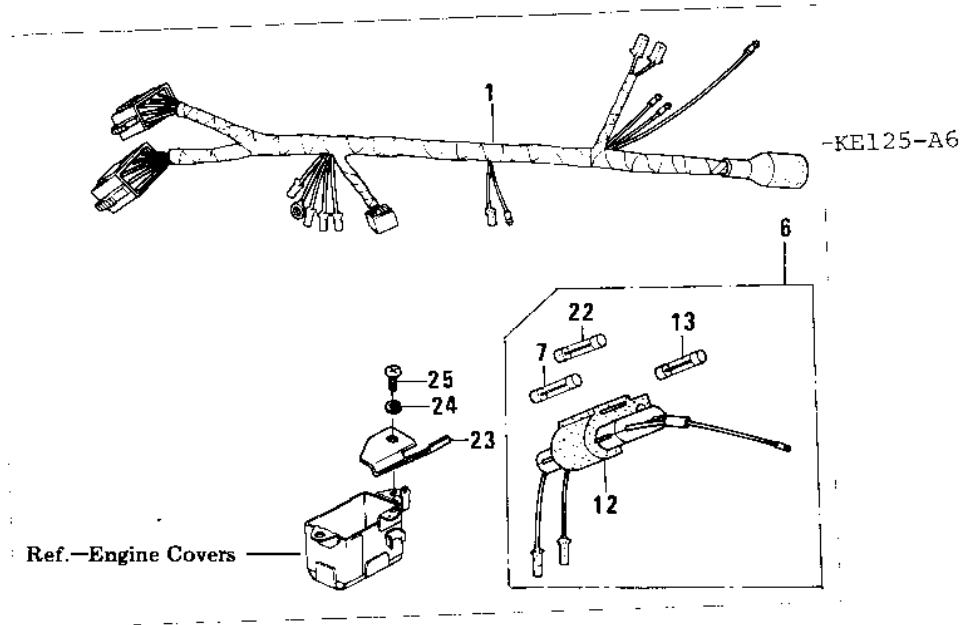

# 1977 KE125 PARTS DIAGRAM

CHASSIS ELECTRICAL EQUIPMENT ('76-'79)

# 1977 KE125 PARTS LIST

## CHASSIS ELECTRICAL EQUIPMENT ('76-'79)

ITEM NAME	PART NUMBER	QUANTITY
WIRING HARNESS,MAIN (Ref # 1)	26001-108	1
WIRING HARNESS,MAIN (Ref # 1)	26001-1070	1
WIRING HARNESS,HDLMP (Ref # 2)	26002-045	1
WIRE,RECTIFIER LEAD (Ref # 3)	26011-072	1
WIRING HARNESS,TL LMP (Ref # 4)	26002-046	1
WIRE,LEAD (Ref # 5)	26011-093	1
FUSE ASSY (Ref # 6)	26004-025	1
FUSE ASSY (Ref # 6)	26004-1010	1
FUSE 15A (Ref # 7)	26006-007	1
FUSE,10A-R (Ref # 7)	26006-1007	1
BAND,SHORT (Ref # 8)	92072-030	6
BAND,LONG (Ref # 9)	92072-032	4
BAND,WIRING HARNESS (Ref # 10)	92072-068	1
DAMPER RUBBER,HARNESS (Ref # 11)	92075-250	1
HOLDER-SPARE FUSE (Ref # 12)	26016-004	1
DAMPER RUBBER (Ref # 12)	92075-1044	1
FUSE 15A (Ref # 13)	26006-007	2
FUSE,15A,L=30M/M (Ref # 13)	26006-1003	1
HORN (Ref # 14)	27003-044	1
RELAY-TURN SIGNAL (Ref # 15)	27002-013	1
SWITCH,BRAKE LIGHT (Ref # 16)	27010-025	1
NUT,BRAKE LAMP SWITCH (Ref # 17)	27037-001	1
SPRING BRAKE LAMP SW (Ref # 18)	27011-006	1
YUA BAT 6N6-1D-2 (Ref # 19)	K26012-034	1
YUA BAT 6N6-1D-2 (Ref # 19)	K26012-034	1
COVER,WIRING HARNESS (Ref # 20)	26009-008	1
LABEL-WARNING,BATTERY (Ref # 21)	56040-1036	1
FUSE,10A,L=30M/M (Ref # 22)	26006-1002	1
BRACKET,FUSE (Ref # 23)	11034-1368	1