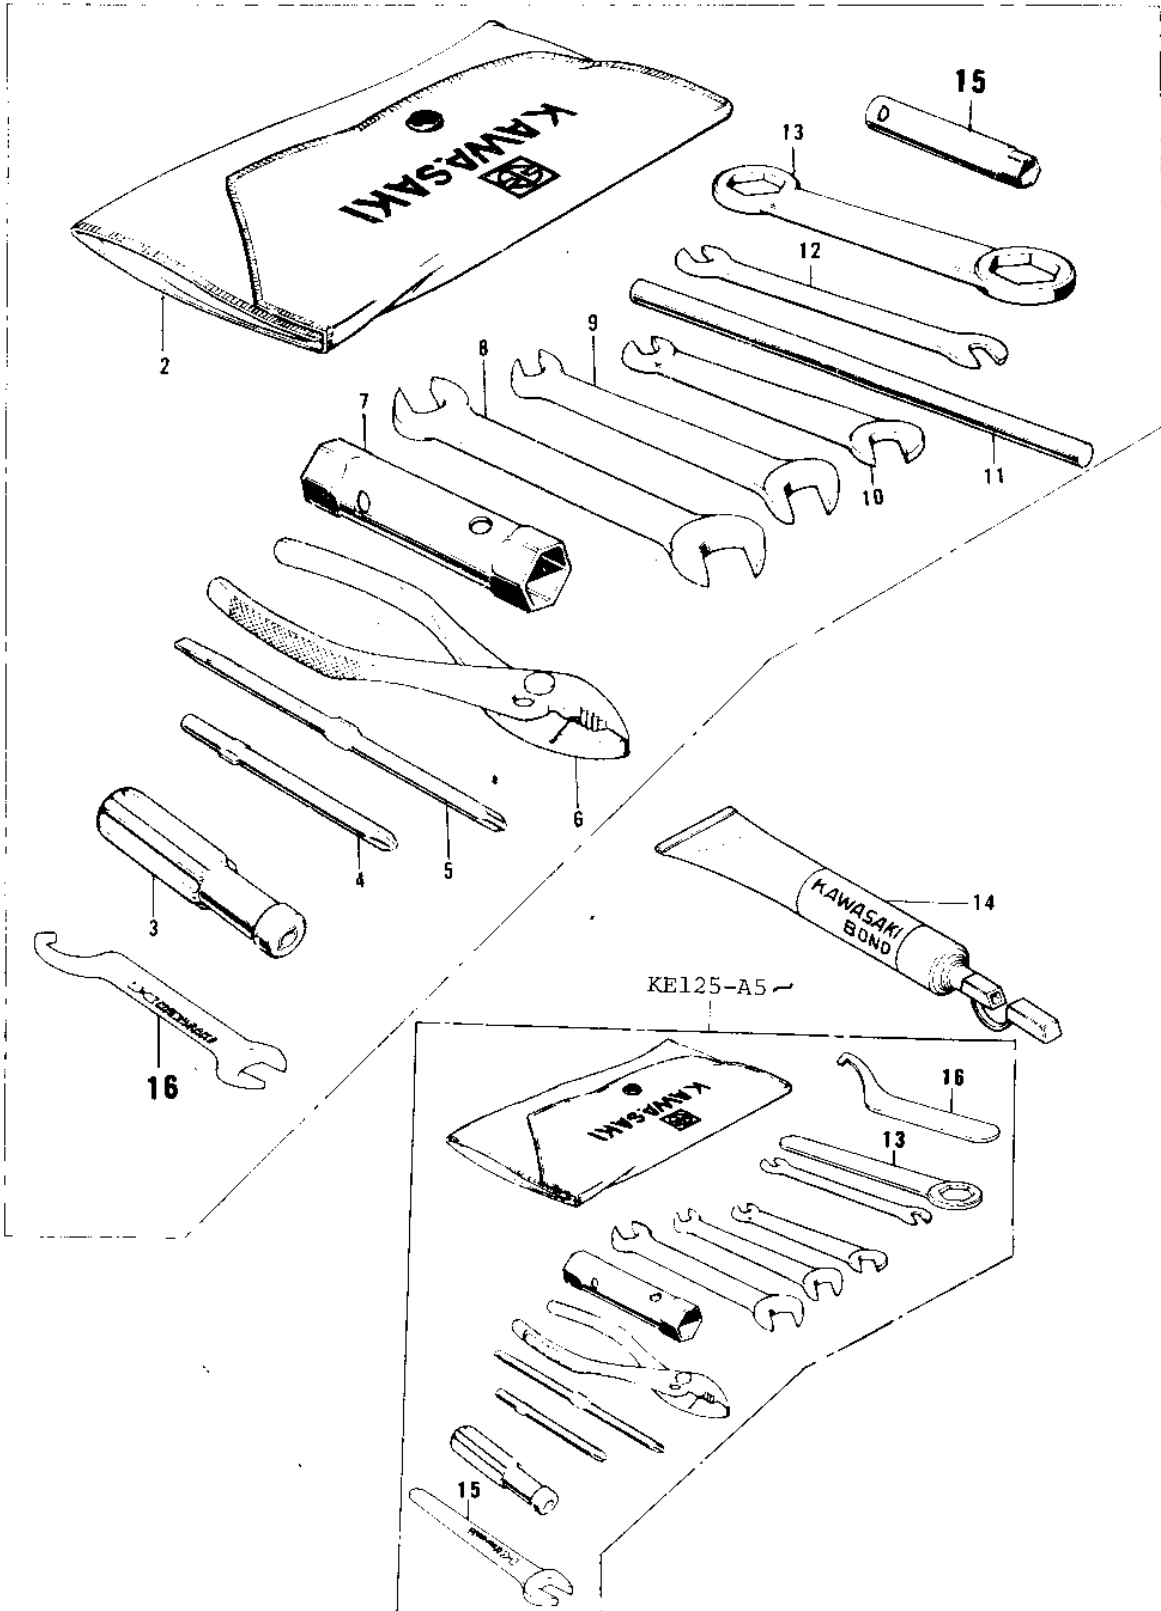

1976 KE125 PARTS DIAGRAM

OWNER TOOLS (76-'79)

1976 KE125 PARTS LIST

OWNER TOOLS ('76-'79)

| ITEM NAME | PART NUMBER | QUANTITY |
|----------------------------------|-------------|----------|
| 56007-1001 (Canada) (Ref # 1) | 56007-056 | 1 |
| TOOL KIT (Canada) (Ref # 1) | 56007-1001 | 1 |
| BAG,TOOL (Ref # 2) | 56008-008 | 1 |
| 92106-1001 (Canada) (Ref # 3) | 92106-002 | 1 |
| SCREW DRIVER #3 PHLIP (Ref # 4) | 92107-005 | 1 |
| TOOL-DRIVER (Ref # 5) | 92107-1052 | 1 |
| 92112-003 (Canada) (Ref # 6) | 92112-005 | 1 |
| WRENCH,BOX,17X21 (Ref # 7) | 92110-012 | 1 |
| TOOL-WRENCH,OPEN END, (Ref # 8) | 92110-1153 | 1 |
| WRENCH,OPEN END,12X13 (Ref # 9) | 92126-002 | 1 |
| WRENCH,OPEN,8X10 (Ref # 10) | 92126-001 | 1 |
| BAR,SPARK PLUG WRENCH (Ref # 11) | 92111-005 | 1 |
| 92111-005 (Canada) (Ref # 11) | 92111-007 | 1 |
| TIGHTENER,SPOKE (Ref # 12) | 92108-011 | 1 |
| 92110-1022 (Canada) (Ref # 13) | 92108-009 | 1 |
| 92110-1150 (Canada) (Ref # 13) | 92110-1003 | 1 |
| LIQUID GASKET (Ref # 14) | 92104-002 | 10 |
| WRENCH BOX 10MM (Ref # 15) | 92110-007 | 1 |
| WRENCH,OPEN END,19M/M (Ref # 15) | 92110-1004 | 1 |
| WRENCH,HOOK,19M/M (Ref # 16) | 92126-013 | 1 |
| 92110-1035 (Canada) (Ref # 16) | 92110-1006 | 1 |