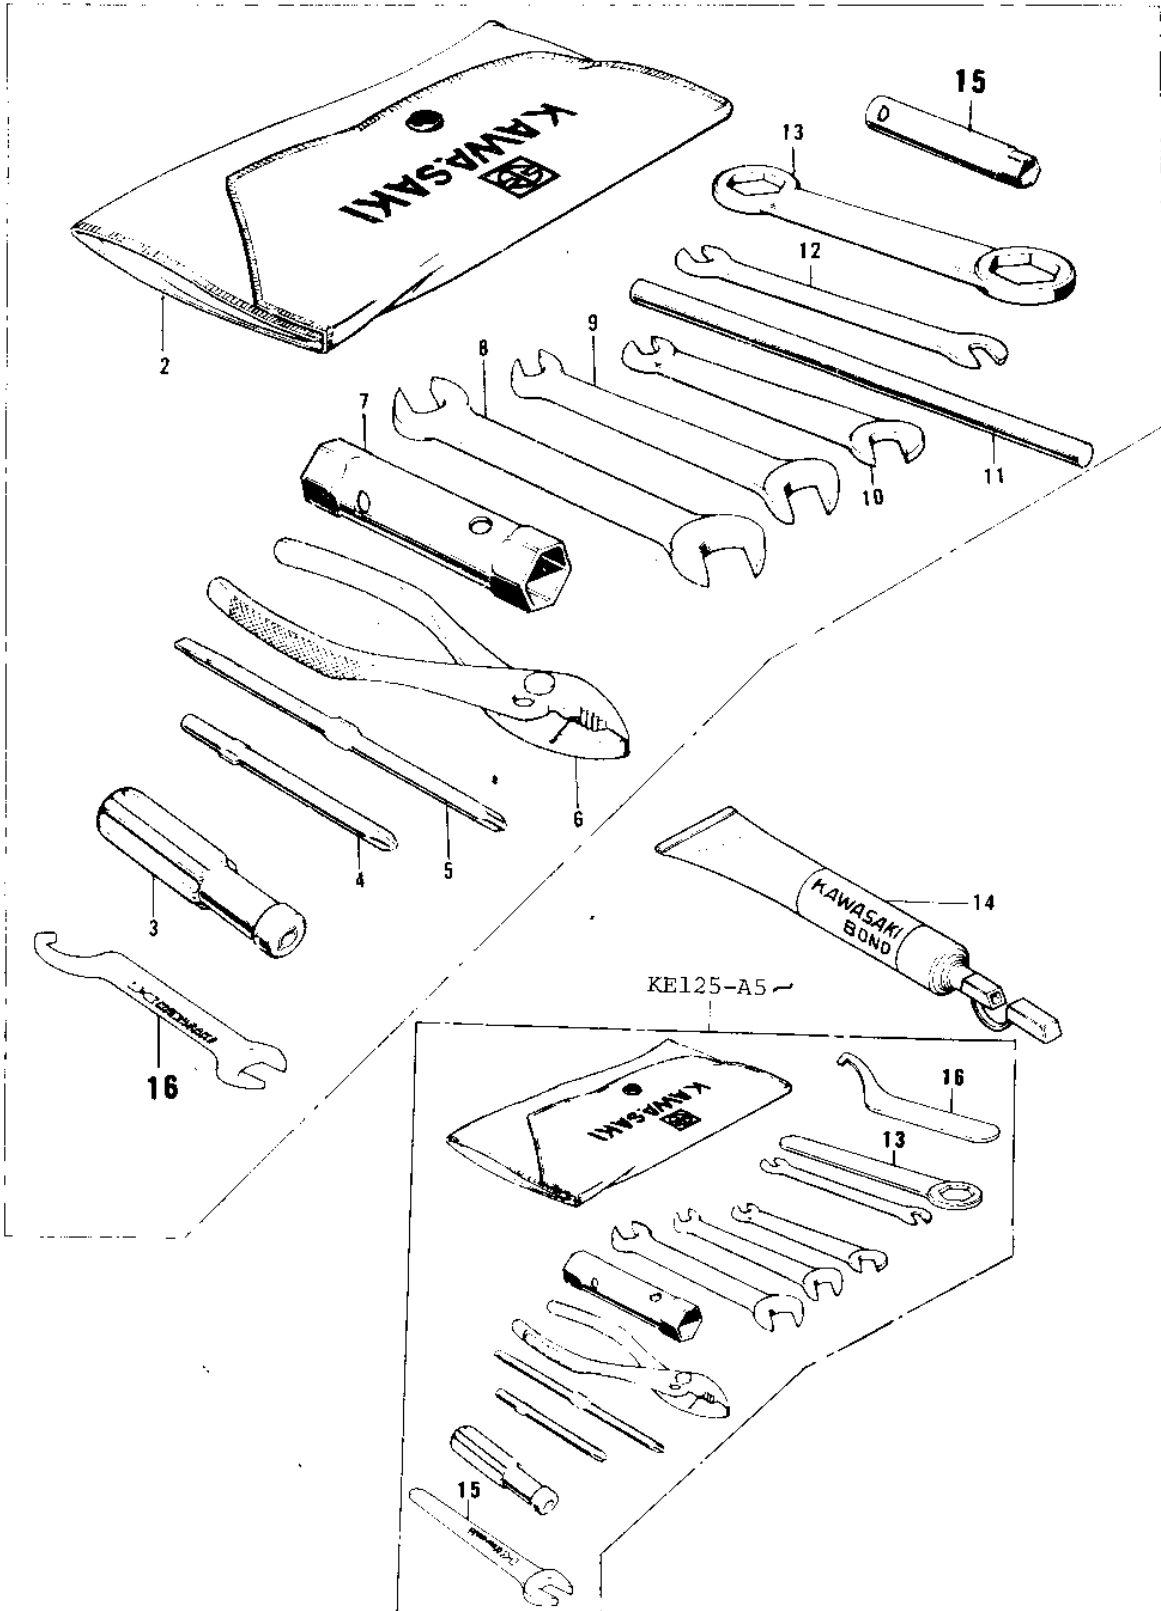

# 1978 KE125 PARTS DIAGRAM

OWNER TOOLS (76-'79)

# 1978 KE125 PARTS LIST

## OWNER TOOLS ('76-'79)

ITEM NAME	PART NUMBER	QUANTITY
56007-1001 (Canada) (Ref # 1)	56007-056	1
TOOL KIT (Canada) (Ref # 1)	56007-1001	1
BAG,TOOL (Ref # 2)	56008-008	1
92106-1001 (Canada) (Ref # 3)	92106-002	1
SCREW DRIVER #3 PHLIP (Ref # 4)	92107-005	1
TOOL-DRIVER (Ref # 5)	92107-1052	1
92112-003 (Canada) (Ref # 6)	92112-005	1
WRENCH,BOX,17X21 (Ref # 7)	92110-012	1
TOOL-WRENCH,OPEN END, (Ref # 8)	92110-1153	1
WRENCH,OPEN END,12X13 (Ref # 9)	92126-002	1
WRENCH,OPEN,8X10 (Ref # 10)	92126-001	1
BAR,SPARK PLUG WRENCH (Ref # 11)	92111-005	1
92111-005 (Canada) (Ref # 11)	92111-007	1
TIGHTENER,SPOKE (Ref # 12)	92108-011	1
92110-1022 (Canada) (Ref # 13)	92108-009	1
92110-1150 (Canada) (Ref # 13)	92110-1003	1
LIQUID GASKET (Ref # 14)	92104-002	10
WRENCH BOX 10MM (Ref # 15)	92110-007	1
WRENCH,OPEN END,19M/M (Ref # 15)	92110-1004	1
WRENCH,HOOK,19M/M (Ref # 16)	92126-013	1
92110-1035 (Canada) (Ref # 16)	92110-1006	1