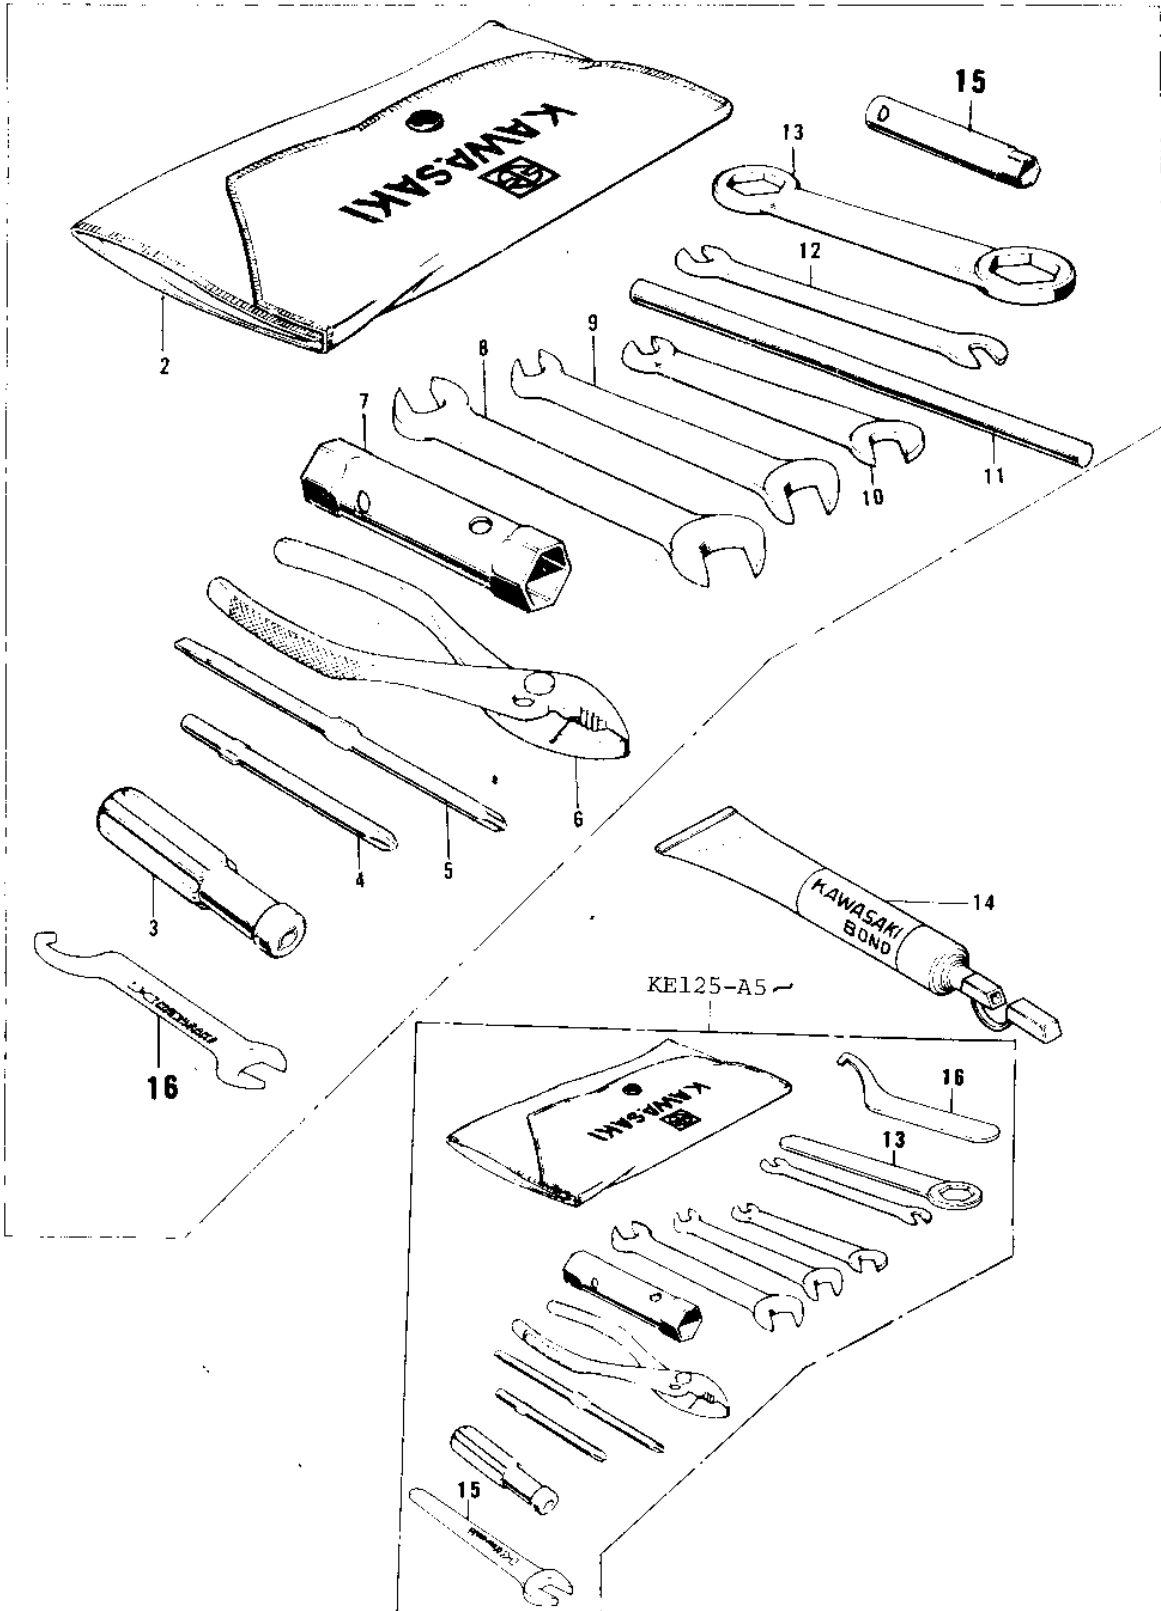

# 1978 KE125 PARTS DIAGRAM

OWNER TOOLS (76-'79)

# 1978 KE125 PARTS LIST

## OWNER TOOLS ('76-'79)

| ITEM NAME                        | PART NUMBER | QUANTITY |
|----------------------------------|-------------|----------|
| 56007-1001 (Canada) (Ref # 1)    | 56007-056   | 1        |
| TOOL KIT (Canada) (Ref # 1)      | 56007-1001  | 1        |
| BAG,TOOL (Ref # 2)               | 56008-008   | 1        |
| 92106-1001 (Canada) (Ref # 3)    | 92106-002   | 1        |
| SCREW DRIVER #3 PHLIP (Ref # 4)  | 92107-005   | 1        |
| TOOL-DRIVER (Ref # 5)            | 92107-1052  | 1        |
| 92112-003 (Canada) (Ref # 6)     | 92112-005   | 1        |
| WRENCH,BOX,17X21 (Ref # 7)       | 92110-012   | 1        |
| TOOL-WRENCH,OPEN END, (Ref # 8)  | 92110-1153  | 1        |
| WRENCH,OPEN END,12X13 (Ref # 9)  | 92126-002   | 1        |
| WRENCH,OPEN,8X10 (Ref # 10)      | 92126-001   | 1        |
| BAR,SPARK PLUG WRENCH (Ref # 11) | 92111-005   | 1        |
| 92111-005 (Canada) (Ref # 11)    | 92111-007   | 1        |
| TIGHTENER,SPOKE (Ref # 12)       | 92108-011   | 1        |
| 92110-1022 (Canada) (Ref # 13)   | 92108-009   | 1        |
| 92110-1150 (Canada) (Ref # 13)   | 92110-1003  | 1        |
| LIQUID GASKET (Ref # 14)         | 92104-002   | 10       |
| WRENCH BOX 10MM (Ref # 15)       | 92110-007   | 1        |
| WRENCH,OPEN END,19M/M (Ref # 15) | 92110-1004  | 1        |
| WRENCH,HOOK,19M/M (Ref # 16)     | 92126-013   | 1        |
| 92110-1035 (Canada) (Ref # 16)   | 92110-1006  | 1        |