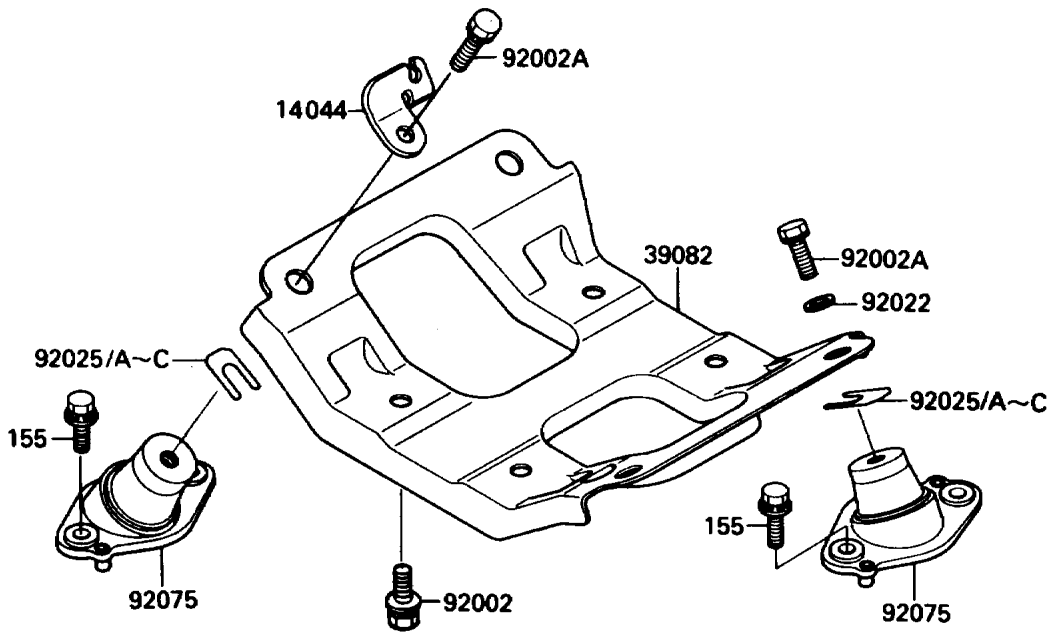

1988 650 SX PARTS DIAGRAM

Engine Mount

F3144-0005

1988 650 SX PARTS LIST

Engine Mount

ITEM NAME	PART NUMBER	QUANTITY
HOLDER-CABLE (Ref # 14044)	14044-3705	1
MOUNT-ENGINE (Ref # 39082)	39082-3701	1
BOLT,10X25 (Ref # 92002)	92002-3765	4
BOLT,10X25 (Ref # 92002A)	92002-3778	4
WASHER,32X10.5X4 (Ref # 92022)	92022-3023	3
SHIM,T=0.3MM (Ref # 92025)	92025-3705	AR
SHIM,T=0.5MM (Ref # 92025A)	92025-3706	AR
SHIM,T=1.0MM (Ref # 92025B)	92025-3707	AR
SHIM,T=1.5MM (Ref # 92025C)	92025-3708	AR
DAMPER,ENGINE MOUNT (Ref # 92075)	92075-3724	4
BOLT-WSP-SMALL,8X20 (Ref # 155)	155R0820	8