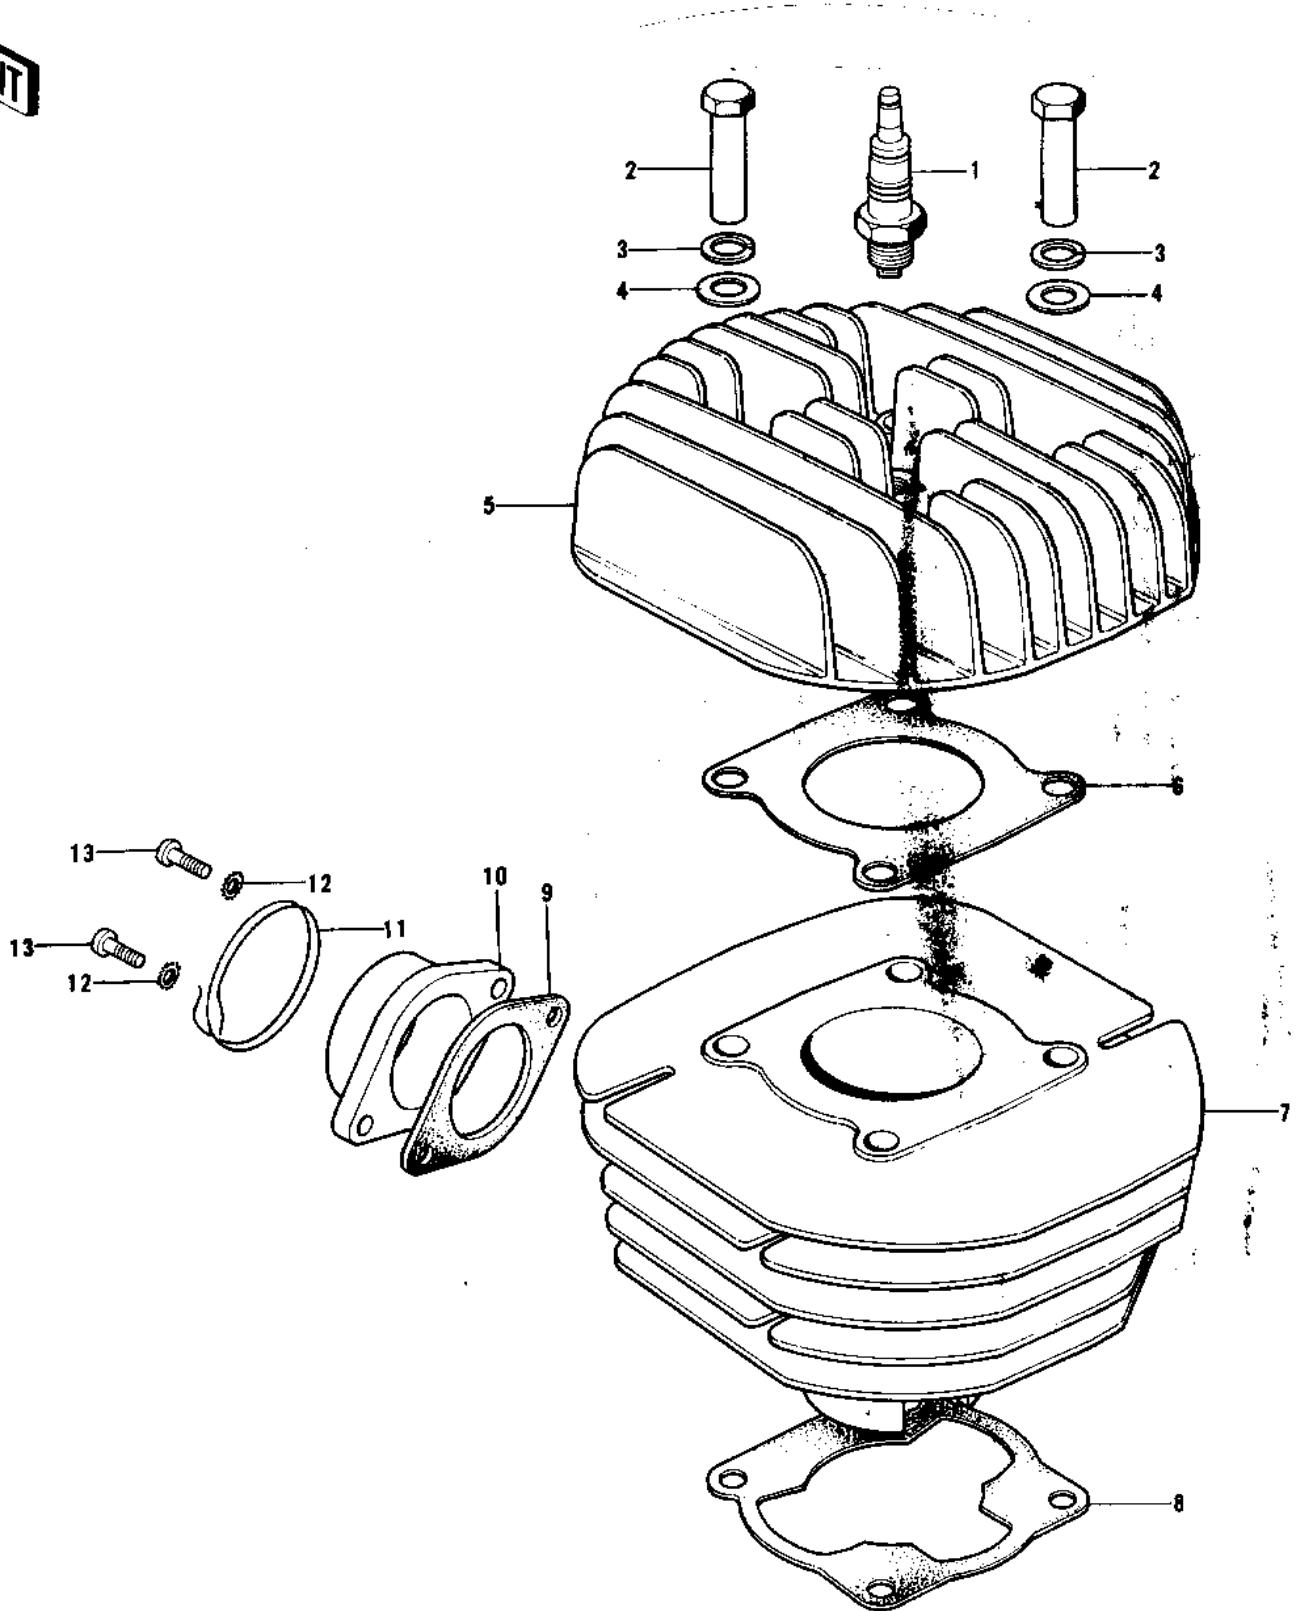

1975 KX125-A PARTS DIAGRAM

CYLINDER HEAD/CYLINDER

1975 KX125-A PARTS LIST

CYLINDER HEAD/CYLINDER

ITEM NAME	PART NUMBER	QUANTITY
SPARK PLUG B9EV (Ref # 1)	B9EV	
SPARK PLUG B8EV (Ref # 1)	B8EV	
NUT 8MM (Ref # 2)	92015-020	
WASHER SPRING 12MM (Ref # 3)	461F1200	
WASHER PLAIN 12MM (Ref # 4)	92022-072	
CYLINDER HEAD,BLACK (Ref # 5)	11001-101-21	
GASKET,CYLINDER HEAD (Ref # 6)	11004-064	
CYLINDER,F.BLACK (Ref # 7)	11005-135-21	
GASKET,CYLINDER BASE (Ref # 8)	11009-037	
GASKET,EXHAUST HOLDER (Ref # 9)	18050-007	
HOLDER,EXHAUST PIPE (Ref # 10)	18062-009	
WASHER LOCK 6MM (Ref # 12)	464H0600	
SCREW PAN HEAD 6X25 (Ref # 13)	220B0625	