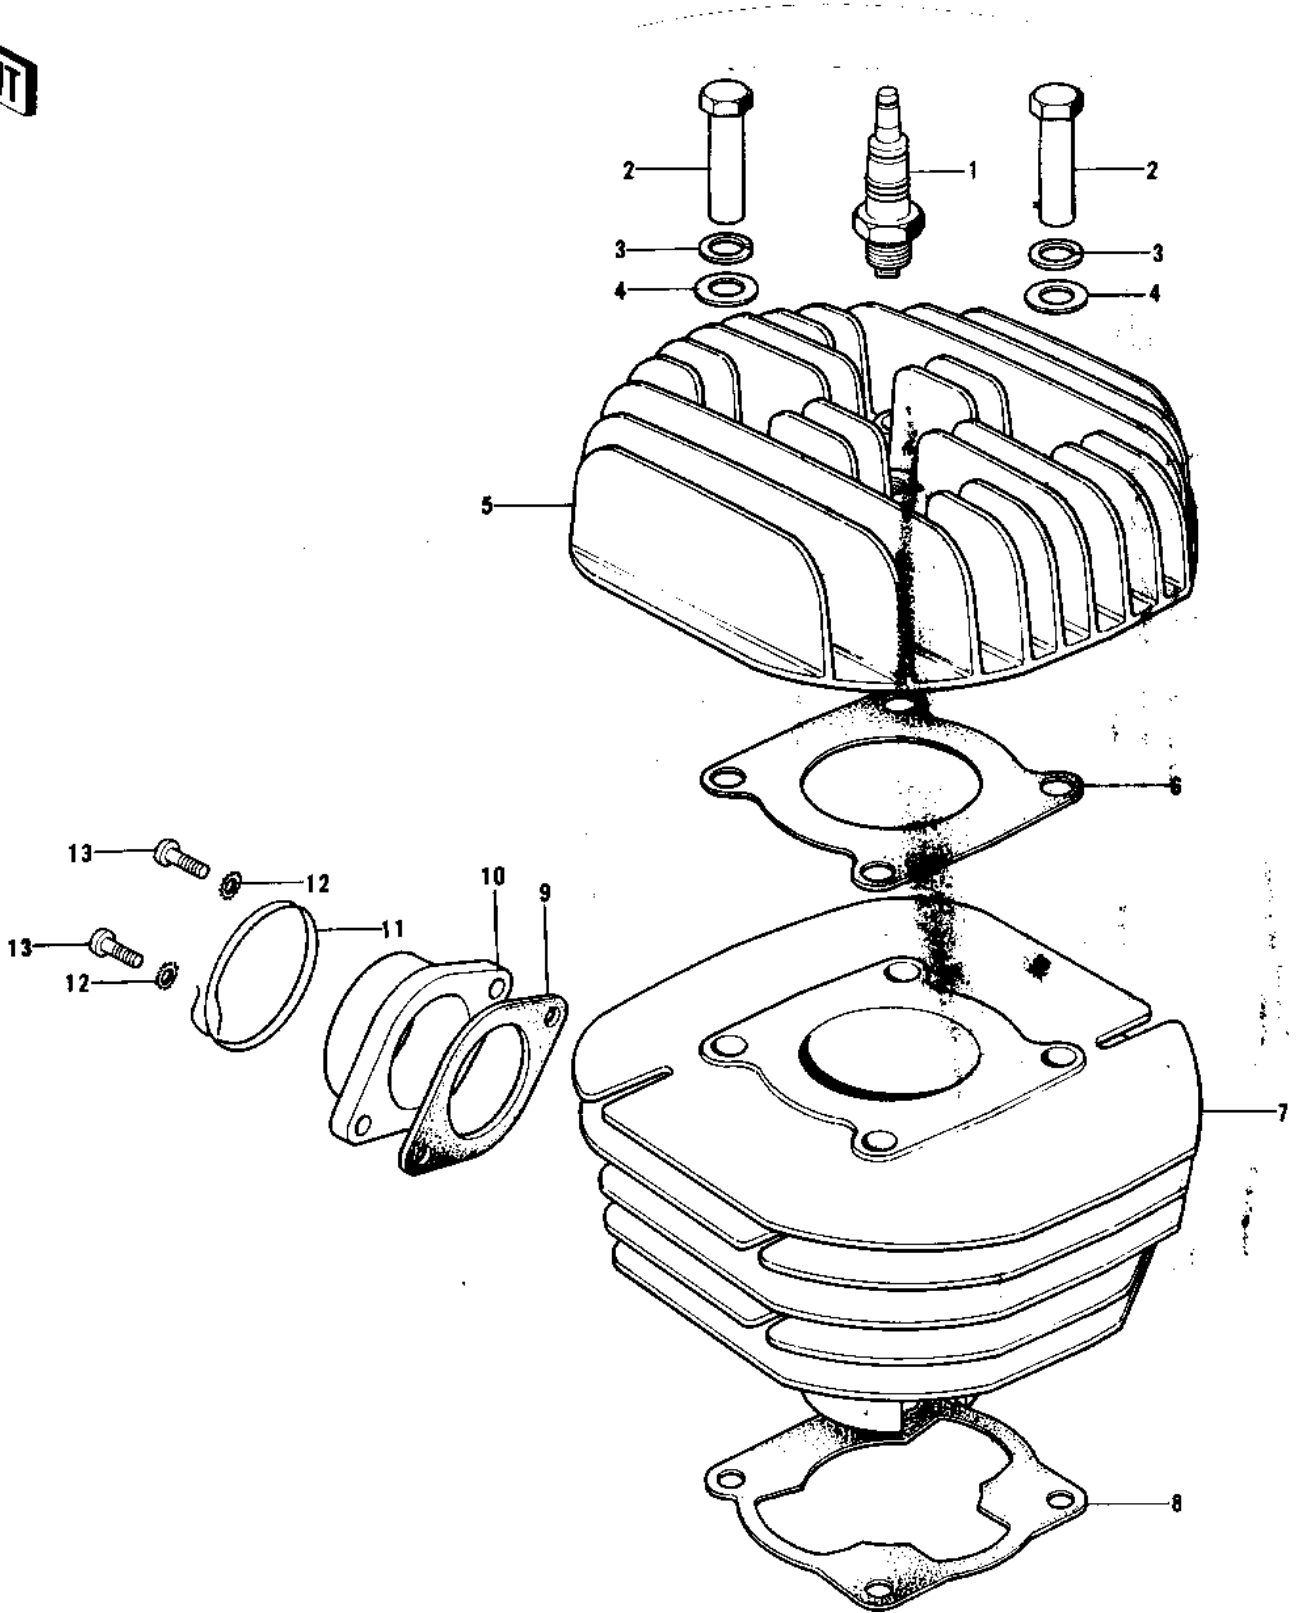

1976 KX125-A3 PARTS DIAGRAM

CYLINDER HEAD/CYLINDER

1976 KX125-A3 PARTS LIST

CYLINDER HEAD/CYLINDER

ITEM NAME	PART NUMBER	QUANTITY
SPARK PLUG B9EV (Ref # 1)	B9EV	
SPARK PLUG B8EV (Ref # 1)	B8EV	
NUT 8MM (Ref # 2)	92015-020	
WASHER SPRING 12MM (Ref # 3)	461F1200	
WASHER PLAIN 12MM (Ref # 4)	92022-072	
CYLINDER HEAD, BLACK (Ref # 5)	11001-101-21	
GASKET, CYLINDER HEAD (Ref # 6)	11004-064	
CYLINDER, F. BLACK (Ref # 7)	11005-135-21	
GASKET, CYLINDER BASE (Ref # 8)	11009-037	
GASKET, EXHAUST HOLDER (Ref # 9)	18050-007	
HOLDER, EXHAUST PIPE (Ref # 10)	18062-009	
WASHER LOCK 6MM (Ref # 12)	464H0600	
SCREW PAN HEAD 6X25 (Ref # 13)	220B0625	