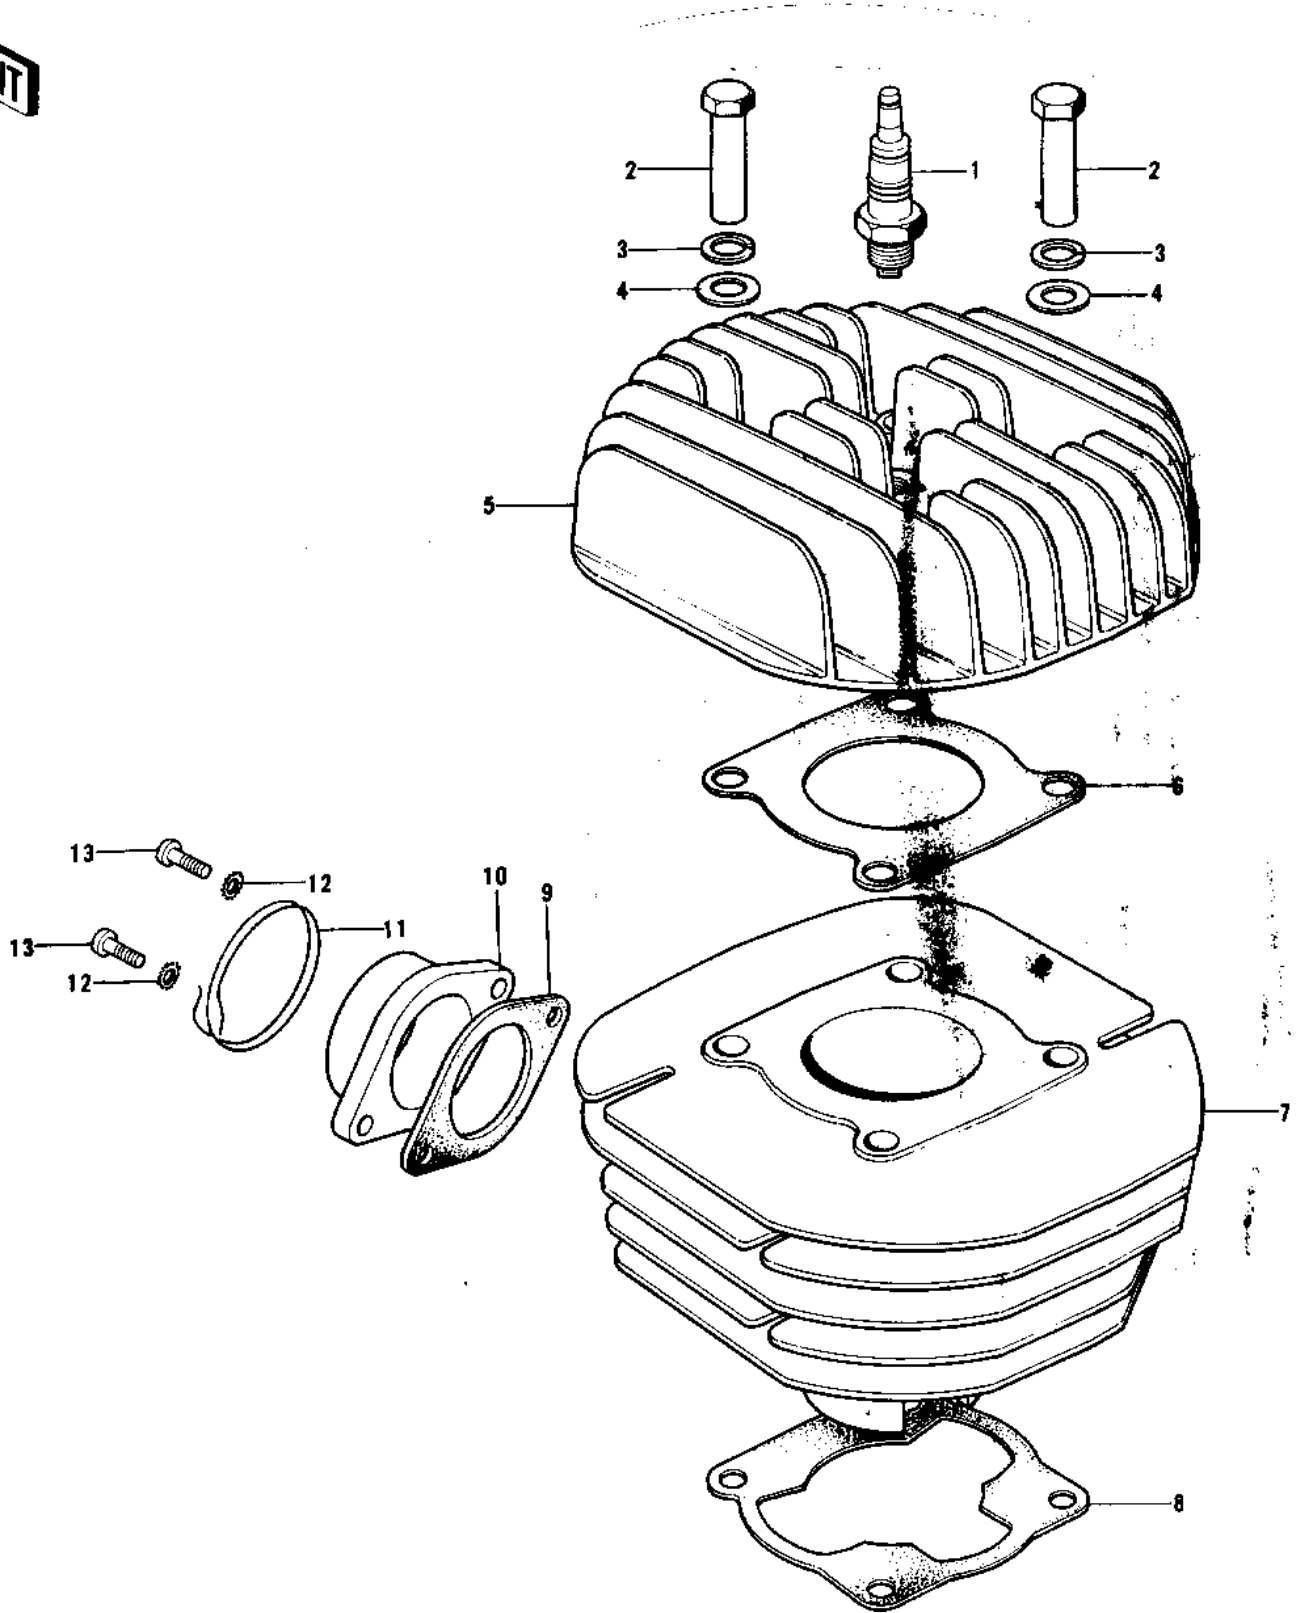

1976 KX125-A3 PARTS DIAGRAM

CYLINDER HEAD/CYLINDER

1976 KX125-A3 PARTS LIST

CYLINDER HEAD/CYLINDER

ITEM NAME	PART NUMBER	QUANTITY
SPARK PLUG B9EV (Ref # 1)	B9EV	
SPARK PLUG B8EV (Ref # 1)	B8EV	
NUT 8MM (Ref # 2)	92015-020	
WASHER SPRING 12MM (Ref # 3)	461F1200	
WASHER PLAIN 12MM (Ref # 4)	92022-072	
CYLINDER HEAD,BLACK (Ref # 5)	11001-101-21	
GASKET,CYLINDER HEAD (Ref # 6)	11004-064	
CYLINDER,F.BLACK (Ref # 7)	11005-135-21	
GASKET,CYLINDER BASE (Ref # 8)	11009-037	
GASKET,EXHAUST HOLDER (Ref # 9)	18050-007	
HOLDER,EXHAUST PIPE (Ref # 10)	18062-009	
WASHER LOCK 6MM (Ref # 12)	464H0600	
SCREW PAN HEAD 6X25 (Ref # 13)	220B0625	