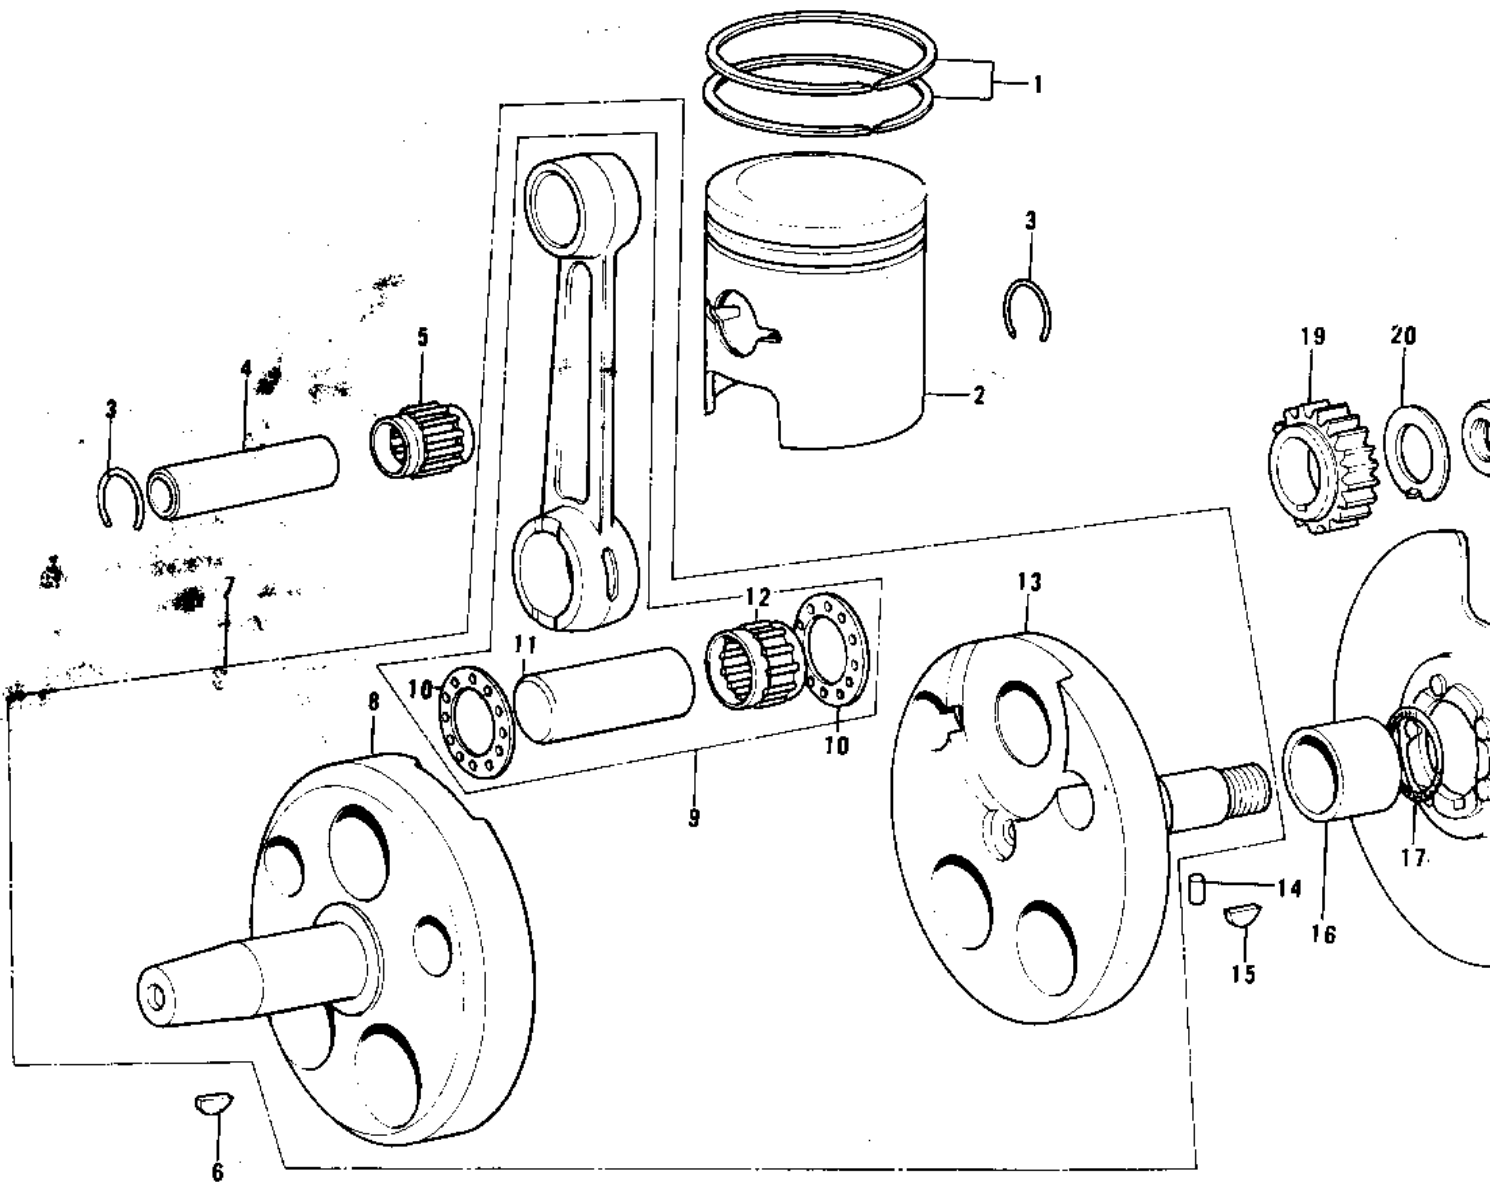

# 1976 KX125-A3 PARTS DIAGRAM

CRANKSHAFT/PISTON/ROTARY VALVE

# 1976 KX125-A3 PARTS LIST

## CRANKSHAFT/PISTON/ROTARY VALVE

ITEM NAME	PART NUMBER	QUANTITY
RING SET,STD (Ref # 1)	13008-052	
PISTON,STD (Ref # 2)	13001-068	
CIRCLIP PISTON PIN (Ref # 3)	92036-003	
PIN-PISTON (Ref # 4)	13002-1002	
BRG,N,UR14/20AP-1 (Ref # 5)	13033-035	
WOODRUFF KEY (Ref # 6)	92038-001	
CRANKSHAFT ASSY (Ref # 7)	13036-047	
CRANKSHAFT,L.H (Ref # 8)	13037-062	
CONNECTING ROD SET (Ref # 9)	13044-036	
WASHER SIDE (Ref # 10)	92025-005	
CRANK PIN (Ref # 11)	13035-033	
BRG,N,KT202715EGS01B (Ref # 12)	13034-041	
CRANKSHAFT,R.H. (Ref # 13)	13037-1084	
PIN DOWEL 4X10 (Ref # 14)	610A0410	
WOODRUFF KEY PRY PINI (Ref # 15)	92038-003	
COLLAR,R.H CRANKSHAFT (Ref # 16)	92027-220	
"O" RING,16MM (Ref # 17)	670B2016	
VALVE,ROTARY DISC (Ref # 18)	12001-024	
GEAR,PRIMARY 22T (Ref # 19)	13097-1040	
WASHER LOCK 12MM (Ref # 20)	92024-003	
NUT 12MM (Ref # 21)	92015-006	