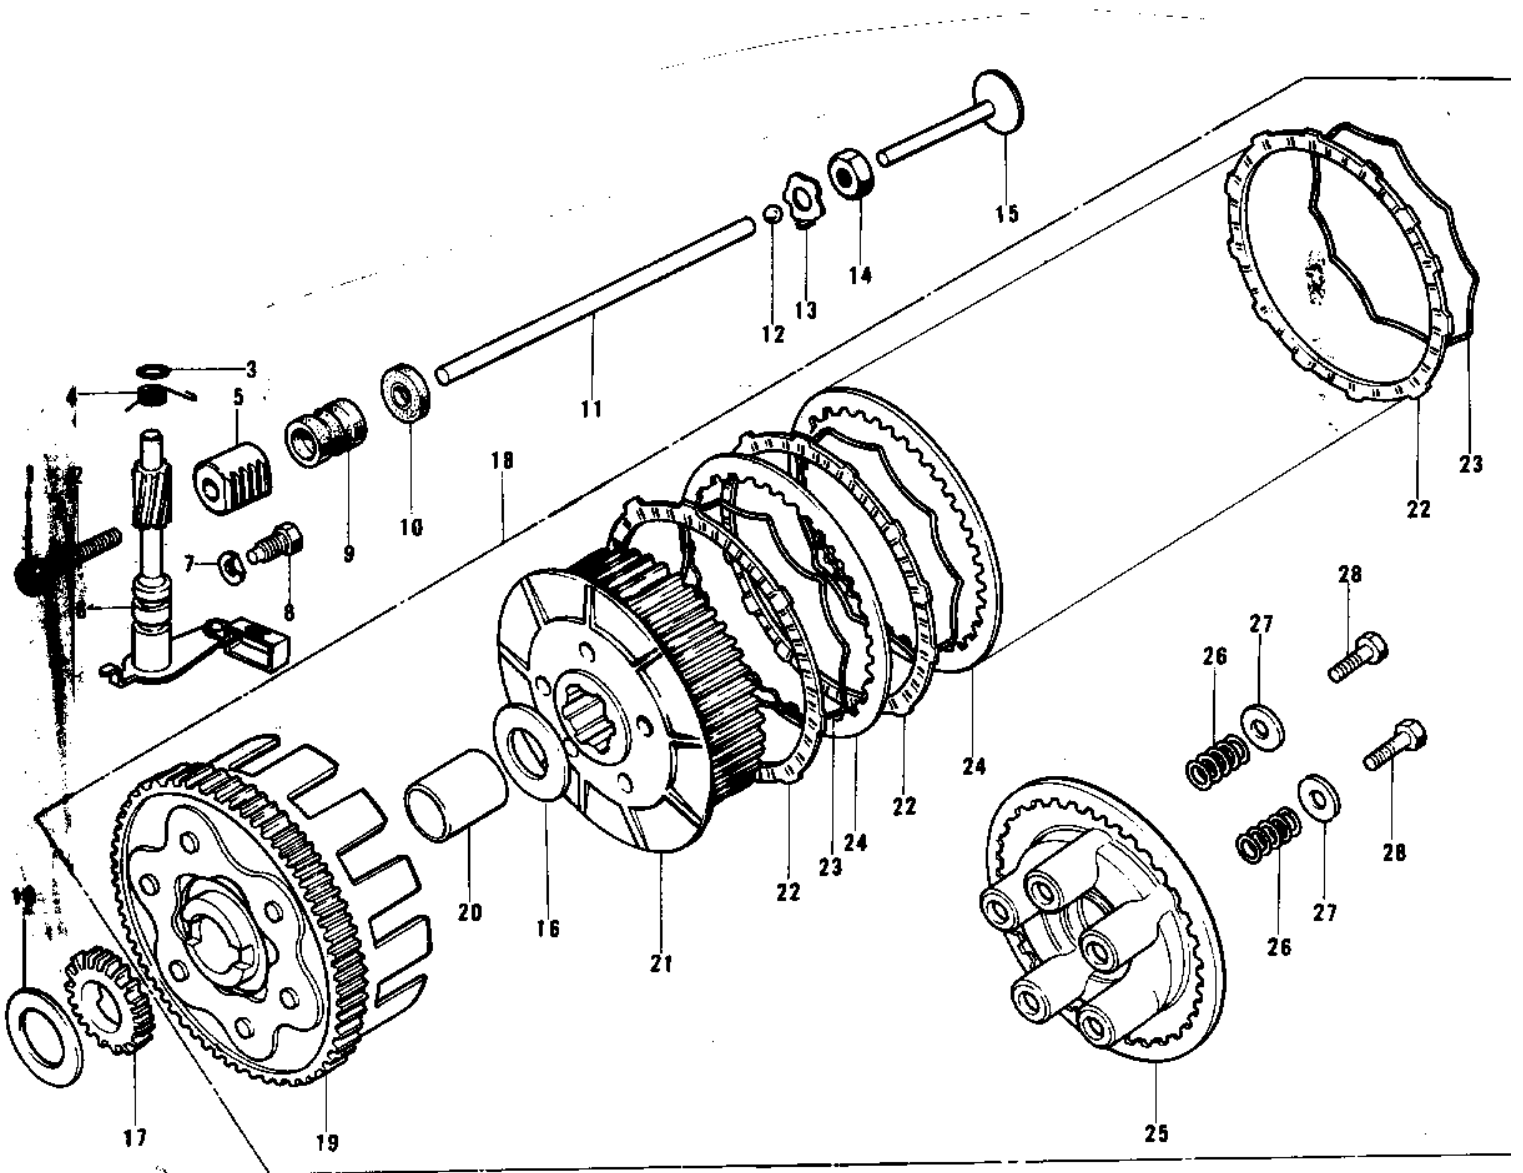

1975 KX125-A PARTS DIAGRAM

CLUTCH ('74-'76 KX125/A/A3)

1975 KX125-A PARTS LIST

CLUTCH ('74-'76 KX125/A/A3)

ITEM NAME	PART NUMBER	QUANTITY
NUT 6MM (Ref # 1)	311B0600	
SCREW,SLOTTED,6X26 (Ref # 2)	92014-015	
"O" RING, 10MM (Ref # 3)	670B2010	
SPRING,CLUTCH RELESE (Ref # 4)	92083-024	
ROD,CLTCH RELESE PUSH (Ref # 5)	13116-026	
SHAFT ASY,CLTCH RELES (Ref # 6)	13234-003	
WASHER,LOCK (Ref # 7)	92031-009	
BOLT,CLUTCH RELEASE (Ref # 8)	92003-130	
COLLAR (Ref # 9)	92027-207	
OIL SEAL,PUSH ROD (Ref # 10)	92050-058	
ROD,CLUTCH PUSH,LONG (Ref # 11)	13116-027	
BALL STEEL 7/32' (Ref # 12)	600A0700	
WASHER-LOCK,14MM (Ref # 13)	92024-046	
NUT 14MM (Ref # 14)	315B1400	
PUSHER-CLTCH SPRG PLT (Ref # 15)	13116-016	
WASHER,PLAIN (Ref # 16)	92022-270	
PINION,KICKSTARTER (Ref # 17)	13075-010	
CLUTCH-ASSY (Ref # 18)	13081-077	
HOUSING CLUTCH (Ref # 19)	13095-1034	
BUSHING,CLUTCH (Ref # 20)	92028-138	
HUB,CLUTCH (Ref # 21)	13087-038	
PLATE-FRICTION (Ref # 22)	13088-1015	
RING-CLUTCH STEEL (Ref # 23)	13229-002	
PLATE CLUTCH STEEL (Ref # 24)	13089-003	
PLATE-CLUTCH SPRING (Ref # 25)	13187-004	
SPRING-CLUTCH (Ref # 26)	92081-080	
WASHER-PLAIN,5MM (Ref # 27)	92022-167	
BOLT,5X18 (Ref # 28)	92003-078	