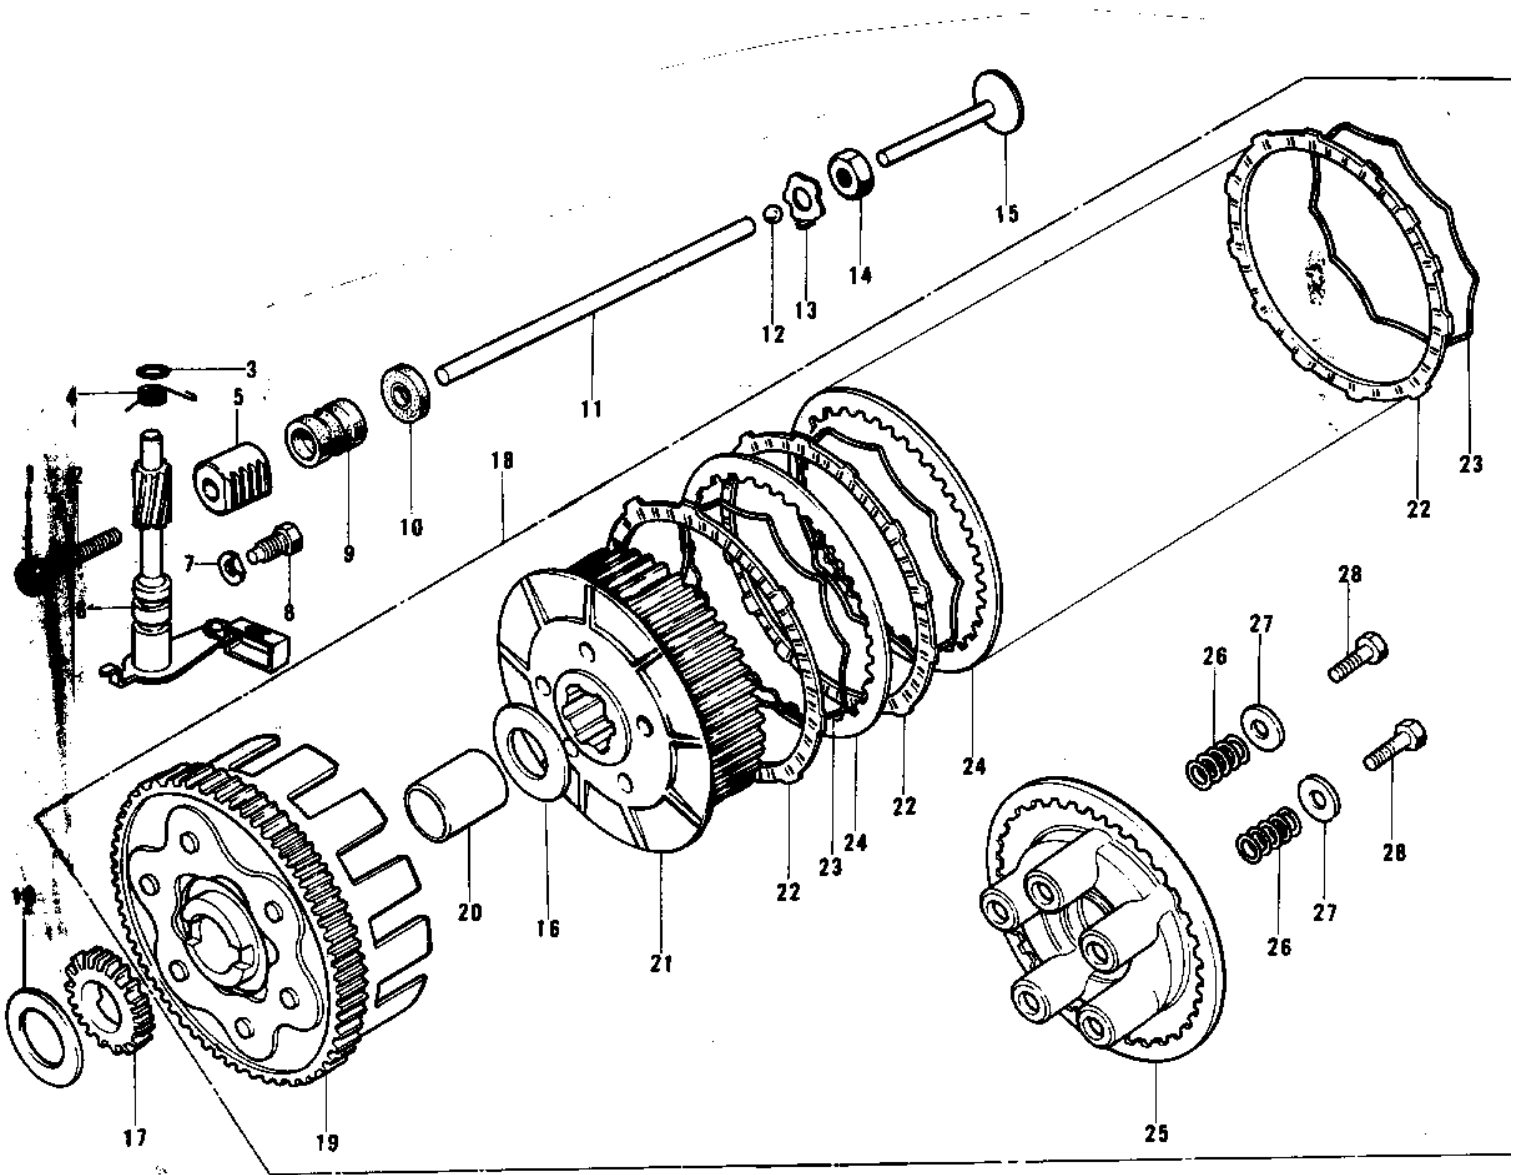

# 1976 KX125-A3 PARTS DIAGRAM

CLUTCH (74-'76 KX125/A/A3)

# 1976 KX125-A3 PARTS LIST

CLUTCH ('74-'76 KX125/A/A3)

ITEM NAME	PART NUMBER	QUANTITY
NUT 6MM (Ref # 1)	311B0600	
SCREW,SLOTTED,6X26 (Ref # 2)	92014-015	
"O" RING, 10MM (Ref # 3)	670B2010	
SPRING,CLUTCH RELESE (Ref # 4)	92083-024	
ROD,CLTCH RELESE PUSH (Ref # 5)	13116-026	
SHAFT ASY,CLTCH RELES (Ref # 6)	13234-003	
WASHER,LOCK (Ref # 7)	92031-009	
BOLT,CLUTCH RELEASE (Ref # 8)	92003-130	
COLLAR (Ref # 9)	92027-207	
OIL SEAL,PUSH ROD (Ref # 10)	92050-058	
ROD,CLUTCH PUSH,LONG (Ref # 11)	13116-027	
BALL STEEL 7/32' (Ref # 12)	600A0700	
WASHER-LOCK,14MM (Ref # 13)	92024-046	
NUT 14MM (Ref # 14)	315B1400	
PUSHER-CLTCH SPRG PLT (Ref # 15)	13116-016	
WASHER,PLAIN (Ref # 16)	92022-270	
PINION,KICKSTARTER (Ref # 17)	13075-010	
CLUTCH-ASSY (Ref # 18)	13081-077	
HOUSING CLUTCH (Ref # 19)	13095-1034	
BUSHING,CLUTCH (Ref # 20)	92028-138	
HUB,CLUTCH (Ref # 21)	13087-038	
PLATE-FRICTION (Ref # 22)	13088-1015	
RING-CLUTCH STEEL (Ref # 23)	13229-002	
PLATE CLUTCH STEEL (Ref # 24)	13089-003	
PLATE-CLUTCH SPRING (Ref # 25)	13187-004	
SPRING-CLUTCH (Ref # 26)	92081-080	
WASHER-PLAIN,5MM (Ref # 27)	92022-167	
BOLT,5X18 (Ref # 28)	92003-078	