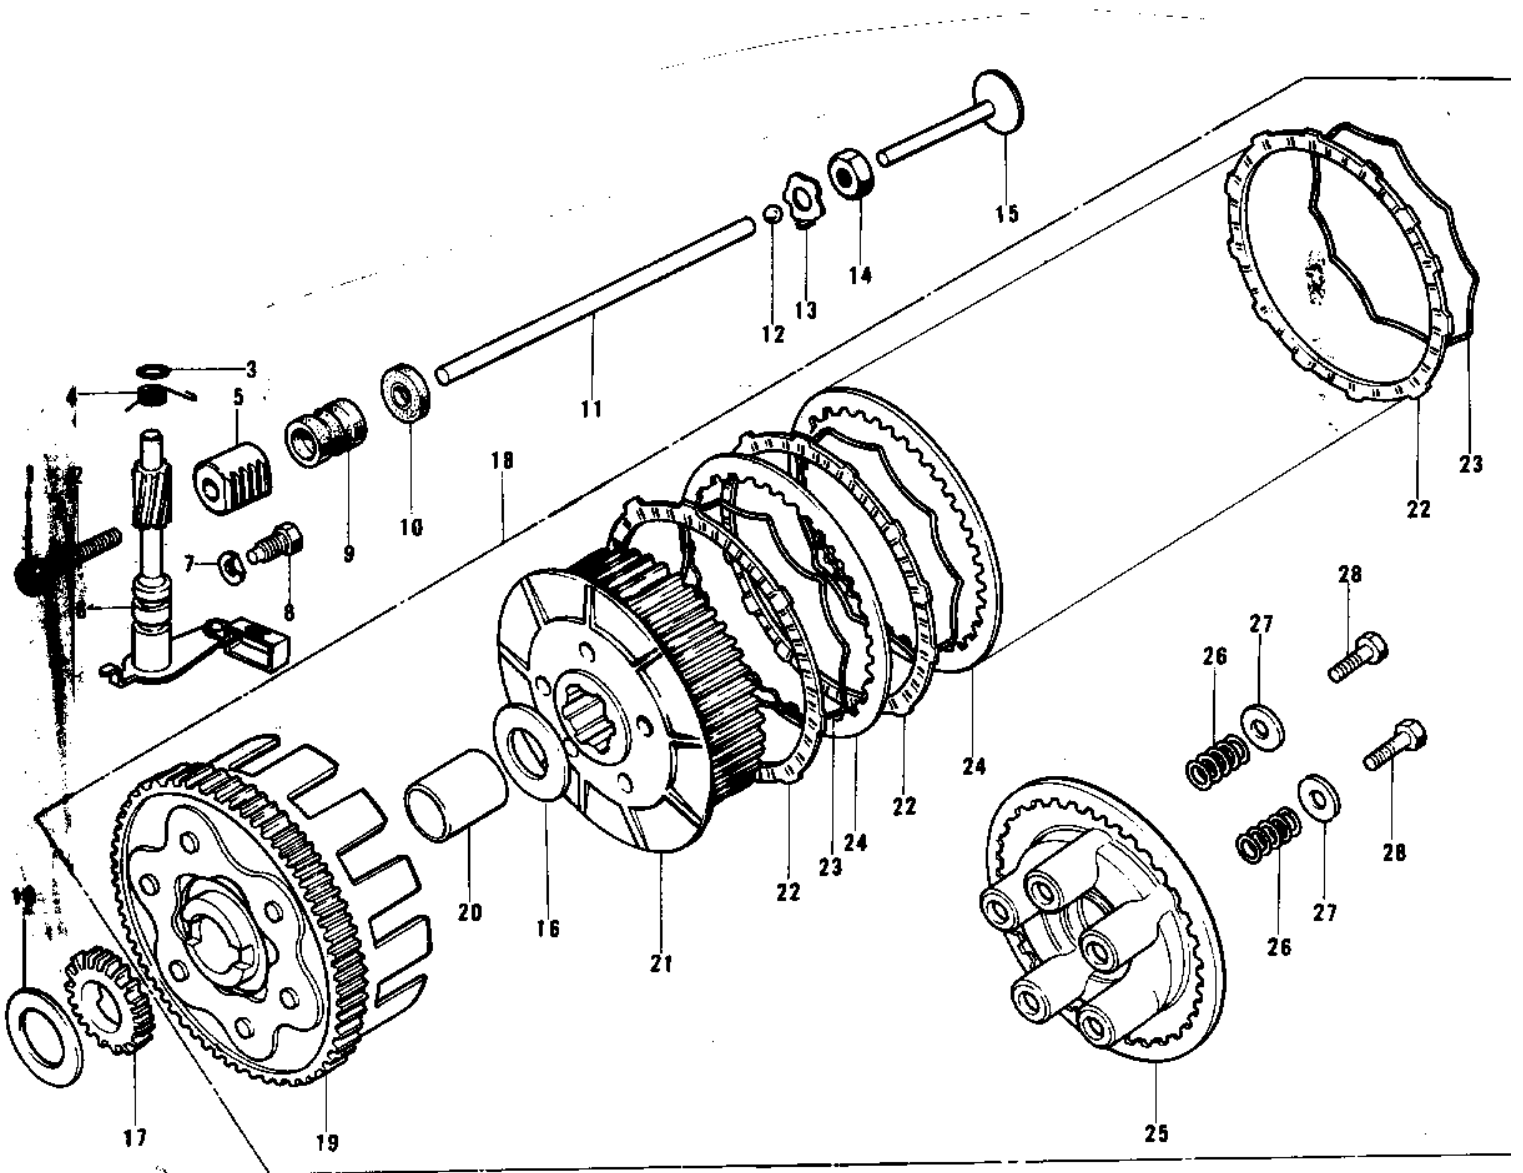

1976 KX125-A3 PARTS DIAGRAM

CLUTCH (74-'76 KX125/A/A3)

1976 KX125-A3 PARTS LIST

CLUTCH ('74-'76 KX125/A/A3)

ITEM NAME	PART NUMBER	QUANTITY
NUT 6MM (Ref # 1)	311B0600	
SCREW,SLOTTED,6X26 (Ref # 2)	92014-015	
"0" RING, 10MM (Ref # 3)	670B2010	
SPRING,CLUTCH RELESE (Ref # 4)	92083-024	
ROD,CLTCH RELESE PUSH (Ref # 5)	13116-026	
SHAFT ASY,CLTCH RELES (Ref # 6)	13234-003	
WASHER,LOCK (Ref # 7)	92031-009	
BOLT,CLUTCH RELEASE (Ref # 8)	92003-130	
COLLAR (Ref # 9)	92027-207	
OIL SEAL,PUSH ROD (Ref # 10)	92050-058	
ROD,CLUTCH PUSH,LONG (Ref # 11)	13116-027	
BALL STEEL 7/32' (Ref # 12)	600A0700	
WASHER-LOCK,14MM (Ref # 13)	92024-046	
NUT 14MM (Ref # 14)	315B1400	
PUSHER-CLTCH SPRG PLT (Ref # 15)	13116-016	
WASHER,PLAIN (Ref # 16)	92022-270	
PINION,KICKSTARTER (Ref # 17)	13075-010	
CLUTCH-ASSY (Ref # 18)	13081-077	
HOUSING CLUTCH (Ref # 19)	13095-1034	
BUSHING,CLUTCH (Ref # 20)	92028-138	
HUB,CLUTCH (Ref # 21)	13087-038	
PLATE-FRICTION (Ref # 22)	13088-1015	
RING-CLUTCH STEEL (Ref # 23)	13229-002	
PLATE CLUTCH STEEL (Ref # 24)	13089-003	
PLATE-CLUTCH SPRING (Ref # 25)	13187-004	
SPRING-CLUTCH (Ref # 26)	92081-080	
WASHER-PLAIN,5MM (Ref # 27)	92022-167	
BOLT,5X18 (Ref # 28)	92003-078	