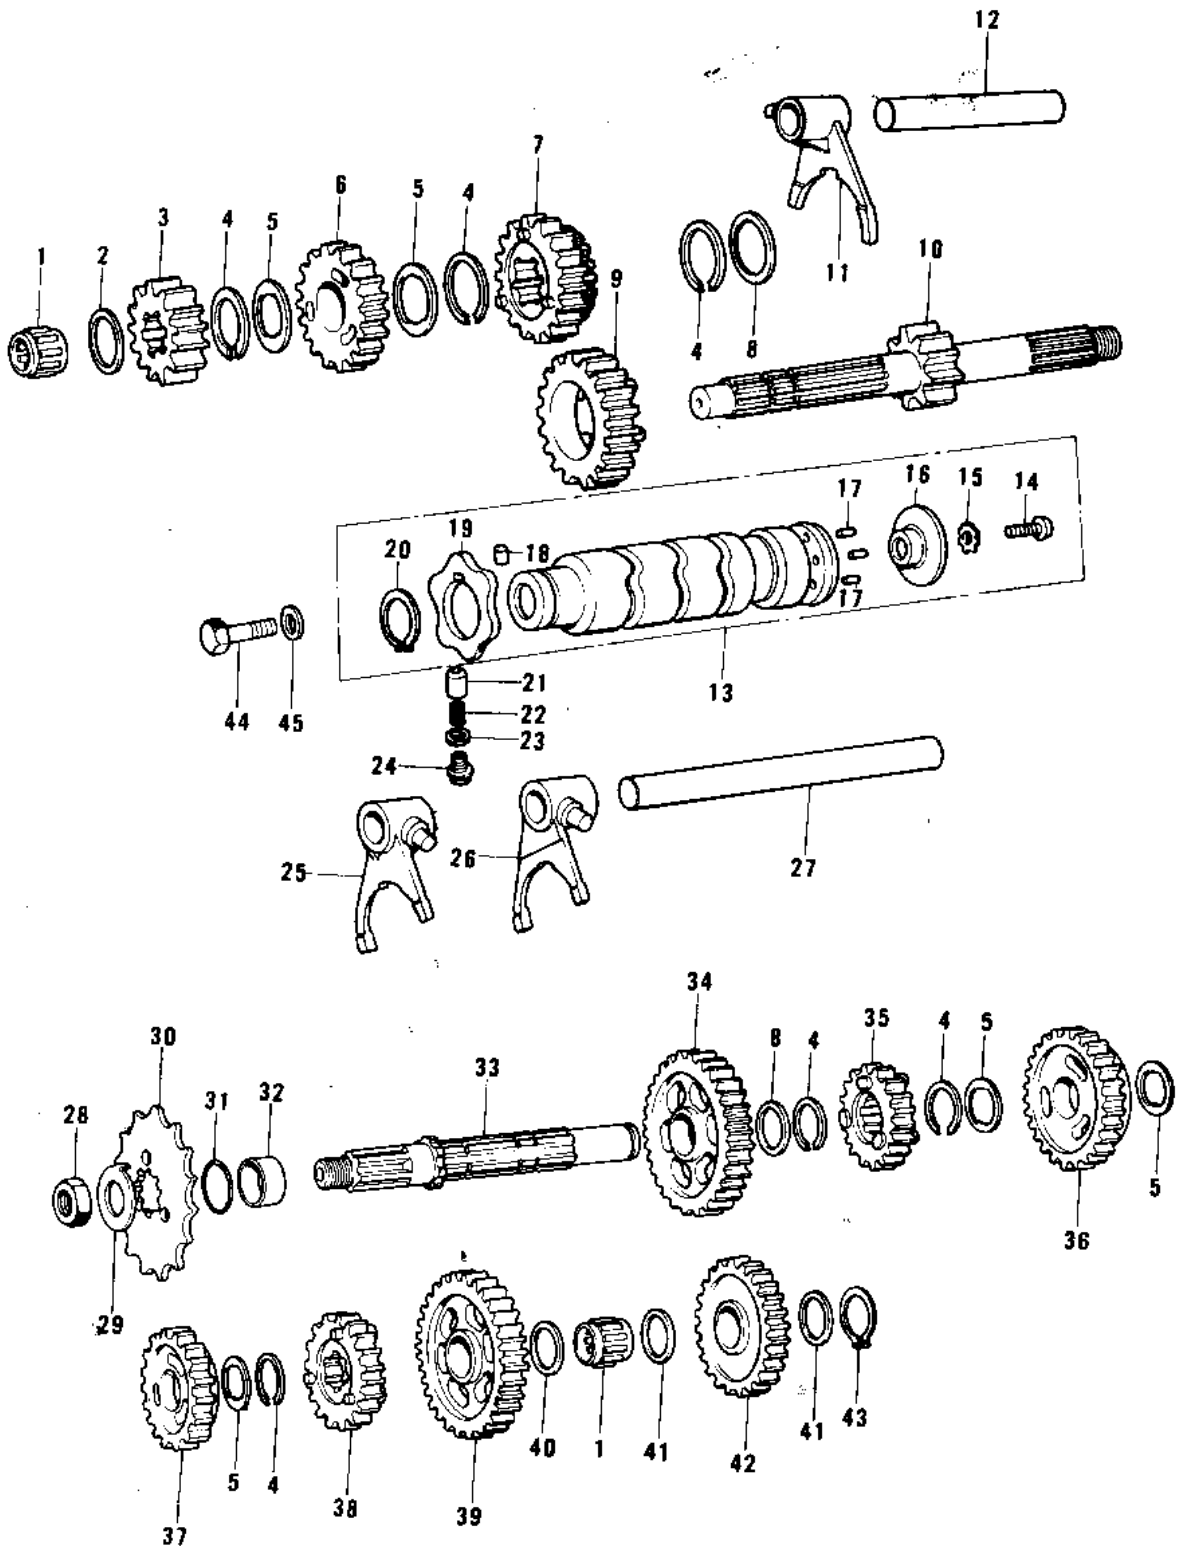

1975 KX125-A PARTS DIAGRAM

TRANSMISSION/CHANGE DRUM

1975 KX125-A PARTS LIST

TRANSMISSION/CHANGE DRUM

ITEM NAME	PART NUMBER	QUANTITY
.BRG,N,7E-HK1412 (Ref # 1)	92046-037	
WASHER,PLAIN (Ref # 2)	92022-272	
2ND GEAR,DRIVE SHAFT (Ref # 3)	13130-036	
CIRCLIP (Ref # 4)	92033-028	
WASHER,LOCK (Ref # 5)	92024-055	
TOP GEAR,DRIVE SHAFT (Ref # 6)	13136-050	
3RD&4TH GEAR,DRV SHFT (Ref # 7)	13132-038	
WASHER,PLAIN (Ref # 8)	92022-271	
5TH GEAR,DRIVE SHAFT (Ref # 9)	13247-002	
SHAFT,DRIVE (Ref # 10)	13127-048	
FORK,SELECTOR,5TH&TOP (Ref # 11)	13140-060	
RODSHIFT,SHORT (Ref # 12)	13209-014	
DRUM ASSY,GEAR SHIFT (Ref # 13)	13239-018	
SCREW PAN HEAD 6X14 (Ref # 14)	220B0614	
WASHER LOCK 6MM (Ref # 15)	464H0600	
PLTE,SHIFT DRUM PIN (Ref # 16)	13142-017	
PIN,GEAR CHNGE DRUM (Ref # 17)	92042-030	
PIN-DOWEL,4X6 (Ref # 18)	610A0406	
CAM-CHANGE DRUM (Ref # 19)	13145-1058	
CIRCLIP,30MM (Ref # 20)	480J3000	
PIN-NEUTRAL POSITION (Ref # 21)	92043-076	
SPRING (Ref # 22)	92081-112	
SPRING (Ref # 22)	92081-112	
GASKET (Ref # 23)	92065-090	
BOLT,10MM (Ref # 24)	92001-131	
FORK,SELECTOR,2ND&3RD (Ref # 25)	13140-059	
FORK,SELECTOR,LOW&4TH (Ref # 26)	13140-058	
ROD-SHIFT,10X102 (Ref # 27)	49047-1060	
NUT 14MM (Ref # 28)	315B1400	