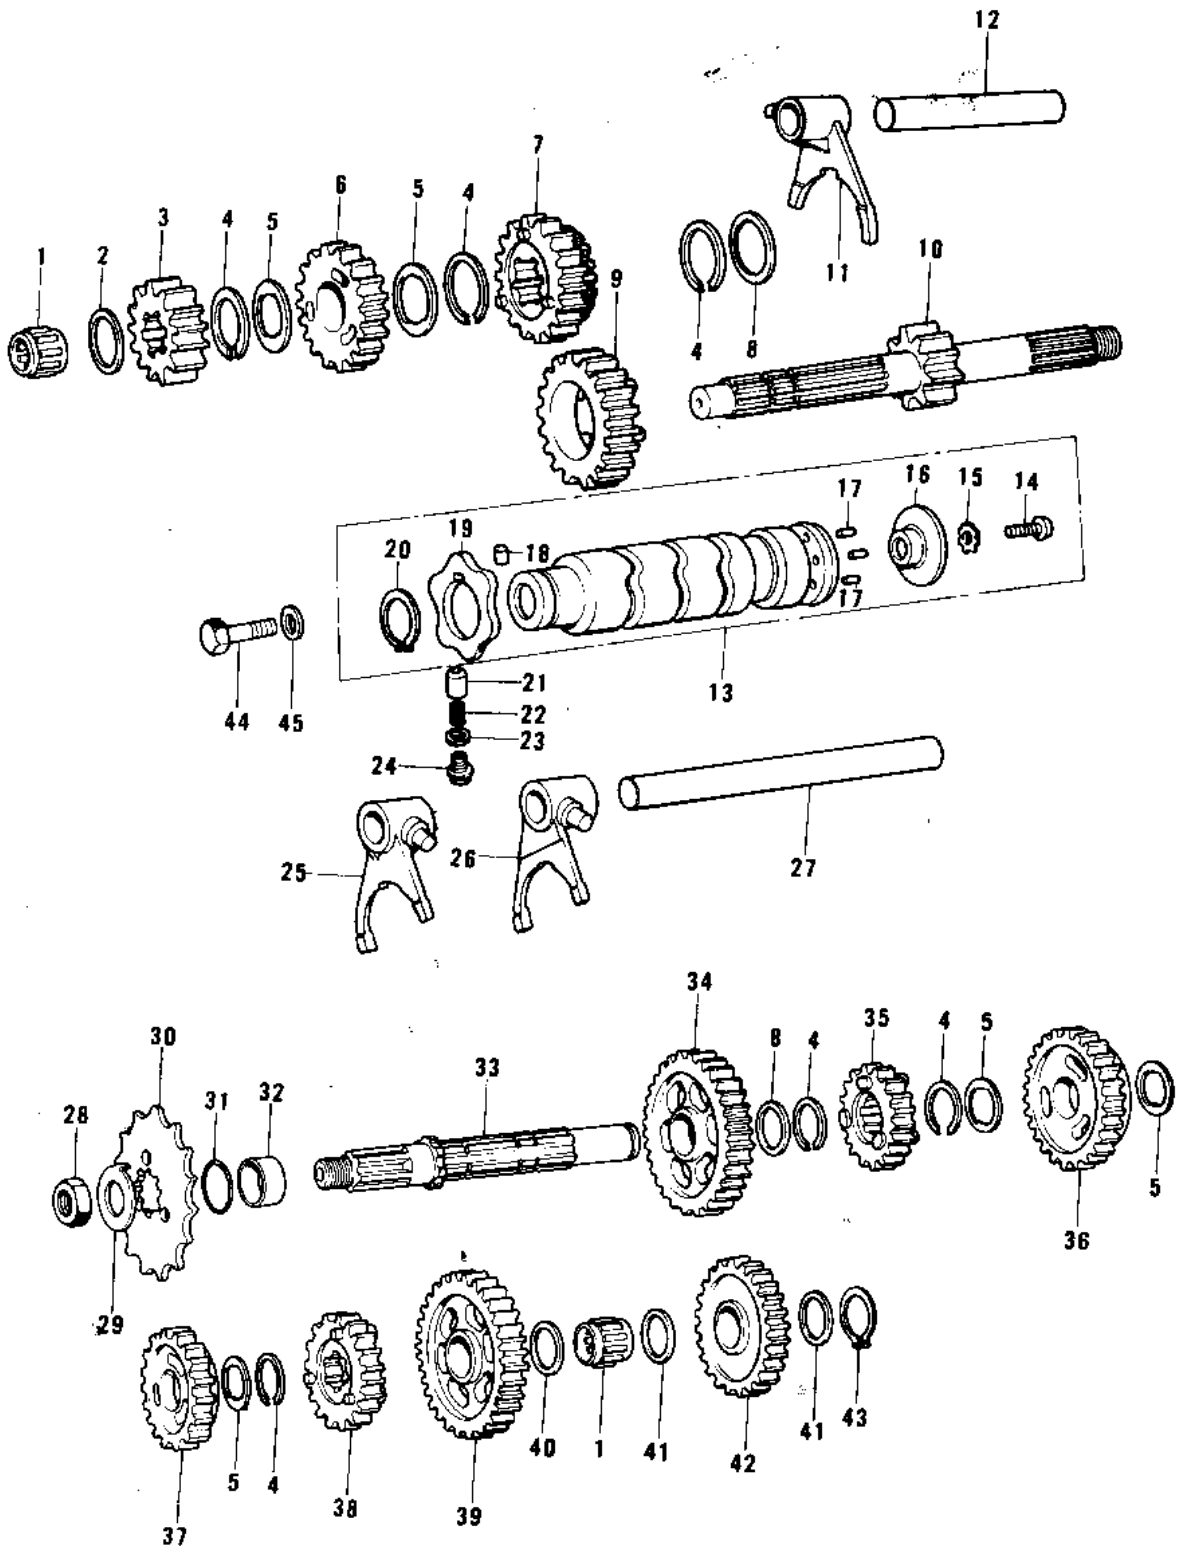

1976 KX125-A3 PARTS DIAGRAM

TRANSMISSION/CHANGE DRUM

1976 KX125-A3 PARTS LIST

TRANSMISSION/CHANGE DRUM

ITEM NAME	PART NUMBER	QUANTITY
.BRG,N,7E-HK1412 (Ref # 1)	92046-037	
WASHER,PLAIN (Ref # 2)	92022-272	
2ND GEAR,DRIVE SHAFT (Ref # 3)	13130-036	
CIRCLIP (Ref # 4)	92033-028	
WASHER,LOCK (Ref # 5)	92024-055	
TOP GEAR,DRIVE SHAFT (Ref # 6)	13136-050	
3RD&4TH GEAR,DRV SHFT (Ref # 7)	13132-038	
WASHER,PLAIN (Ref # 8)	92022-271	
5TH GEAR,DRIVE SHAFT (Ref # 9)	13247-002	
SHAFT,DRIVE (Ref # 10)	13127-048	
FORK,SELECTOR,5TH&TOP (Ref # 11)	13140-060	
RODSHIFT,SHORT (Ref # 12)	13209-014	
DRUM ASSY,GEAR SHIFT (Ref # 13)	13239-018	
SCREW PAN HEAD 6X14 (Ref # 14)	220B0614	
WASHER LOCK 6MM (Ref # 15)	464H0600	
PLTE,SHIFT DRUM PIN (Ref # 16)	13142-017	
PIN,GEAR CHNGE DRUM (Ref # 17)	92042-030	
PIN-DOWEL,4X6 (Ref # 18)	610A0406	
CAM-CHANGE DRUM (Ref # 19)	13145-1058	
CIRCLIP,30MM (Ref # 20)	480J3000	
PIN-NEUTRAL POSITION (Ref # 21)	92043-076	
SPRING (Ref # 22)	92081-112	
SPRING (Ref # 22)	92081-112	
GASKET (Ref # 23)	92065-090	
BOLT,10MM (Ref # 24)	92001-131	
FORK,SELECTOR,2ND&3RD (Ref # 25)	13140-059	
FORK,SELECTOR,LOW&4TH (Ref # 26)	13140-058	
ROD-SHIFT,10X102 (Ref # 27)	49047-1060	
NUT 14MM (Ref # 28)	315B1400	