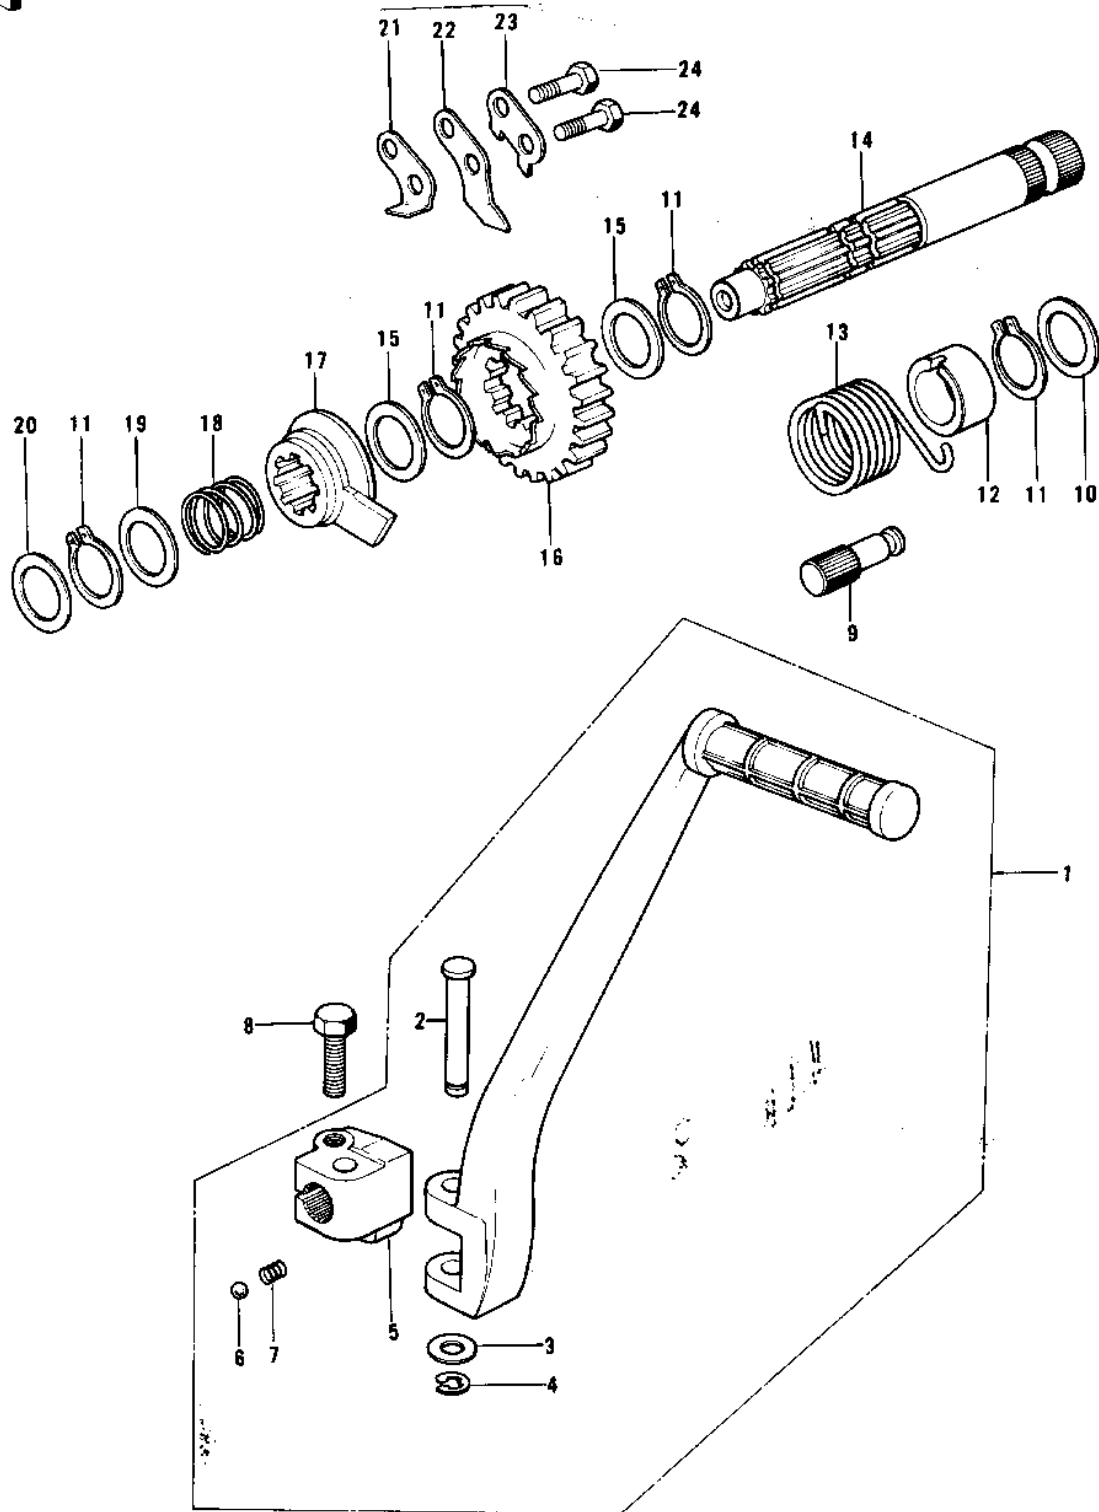

1974 KX125 PARTS DIAGRAM

KICKSTARTER MECHANISM ('74-'76 KX125/A/A)

1974 KX125 PARTS LIST

KICKSTARTER MECHANISM ('74-'76 KX125/A/A)

ITEM NAME	PART NUMBER	QUANTITY
PEDAL,KICKSTARTER (Ref # 1)	13058-055	1
PIN-KICKSTARTER (Ref # 2)	92043-075	1
WASHER PLAIN 8MM (Ref # 3)	410B0800	1
CIRCLIP 5MM (Ref # 4)	482K5000	1
BOSS,KICK PEDAL (Ref # 5)	13061-022	1
BALL STEEL 1/4' (Ref # 6)	600A0800	1
SPRING KICK PEDAL (Ref # 7)	92081-020	1
BOLT-SMALL-UPSET 8X25 (Ref # 8)	115G0825	1
PIN (Ref # 9)	92043-102	1
WASHER,PLAIN (Ref # 10)	92022-268	1
CIRCLIP 16MM (Ref # 11)	480J1600	4
GUIDE,KICKSPRING (Ref # 12)	13070-008	1
SPRING,KICKSTARTER (Ref # 13)	92082-005	1
SHAFT,KICKSTARTER (Ref # 14)	13066-040	1
WASHER,PLAIN (Ref # 15)	92022-315	2
KICK GEAR&RATCHET ASY (Ref # 16)	13250-001	N/
GEAR,KICKSTARTER (Ref # 16)	13068-032	1
KICK GEAR&RATCHET ASY (Ref # 17)	13250-001	N/
RATCHET,KL250-D2 (Ref # 17)	13078-1052	1
SPRING,RATCHET (Ref # 18)	92081-122	1
WASHER-THRUST (Ref # 19)	92022-197	1
WASHER,PLAIN (Ref # 19)	92022-315	1
WASHER,PLAIN (Ref # 20)	92022-269	1
STOPPER,KICKSTARTER (Ref # 21)	32085-1061	1
GUIDE,KICKSTARTER (Ref # 22)	13206-010	1
WASHER,LOCK (Ref # 23)	92024-054	1
BOLT-UPSET (Ref # 24)	112G0618	2