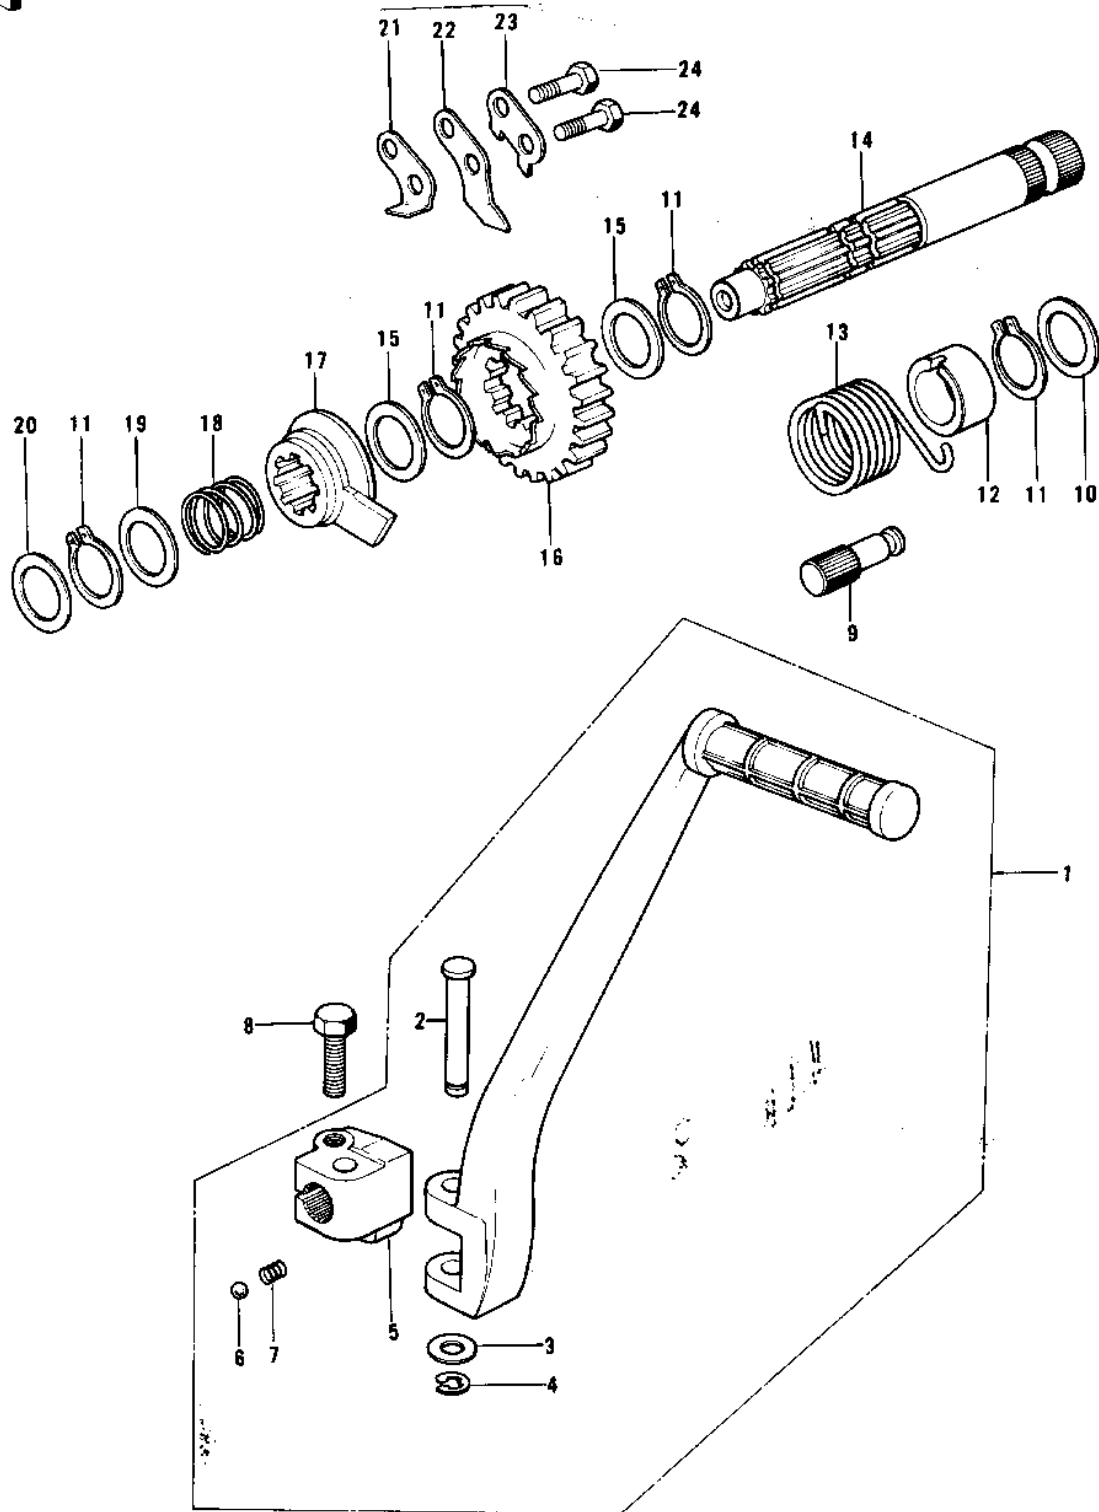

1976 KX125-A3 PARTS DIAGRAM

KICKSTARTER MECHANISM ('74-'76 KX125/A/A)

1976 KX125-A3 PARTS LIST

KICKSTARTER MECHANISM ('74-'76 KX125/A/A)

ITEM NAME	PART NUMBER	QUANTITY
PEDAL,KICKSTARTER (Ref # 1)	13058-055	
PIN-KICKSTARTER (Ref # 2)	92043-075	
WASHER PLAIN 8MM (Ref # 3)	410B0800	
CIRCLIP 5MM (Ref # 4)	482K5000	
BOSS,KICK PEDAL (Ref # 5)	13061-022	
BALL STEEL 1/4' (Ref # 6)	600A0800	
SPRING KICK PEDAL (Ref # 7)	92081-020	
BOLT-SMALL-UPSET 8X25 (Ref # 8)	115G0825	
PIN (Ref # 9)	92043-102	
WASHER,PLAIN (Ref # 10)	92022-268	
CIRCLIP 16MM (Ref # 11)	480J1600	
GUIDE,KICKSPRING (Ref # 12)	13070-008	
SPRING,KICKSTARTER (Ref # 13)	92082-005	
SHAFT,KICKSTARTER (Ref # 14)	13066-040	
WASHER,PLAIN (Ref # 15)	92022-315	
KICK GEAR&RATCHET ASY (Ref # 16)	13250-001	
GEAR,KICKSTARTER (Ref # 16)	13068-032	
KICK GEAR&RATCHET ASY (Ref # 17)	13250-001	
RATCHET,KL250-D2 (Ref # 17)	13078-1052	
SPRING,RATCHET (Ref # 18)	92081-122	
WASHER-THRUST (Ref # 19)	92022-197	
WASHER,PLAIN (Ref # 19)	92022-315	
WASHER,PLAIN (Ref # 20)	92022-269	
STOPPER,KICKSTARTER (Ref # 21)	32085-1061	
GUIDE,KICKSTARTER (Ref # 22)	13206-010	
WASHER,LOCK (Ref # 23)	92024-054	
BOLT-UPSET (Ref # 24)	112G0618	