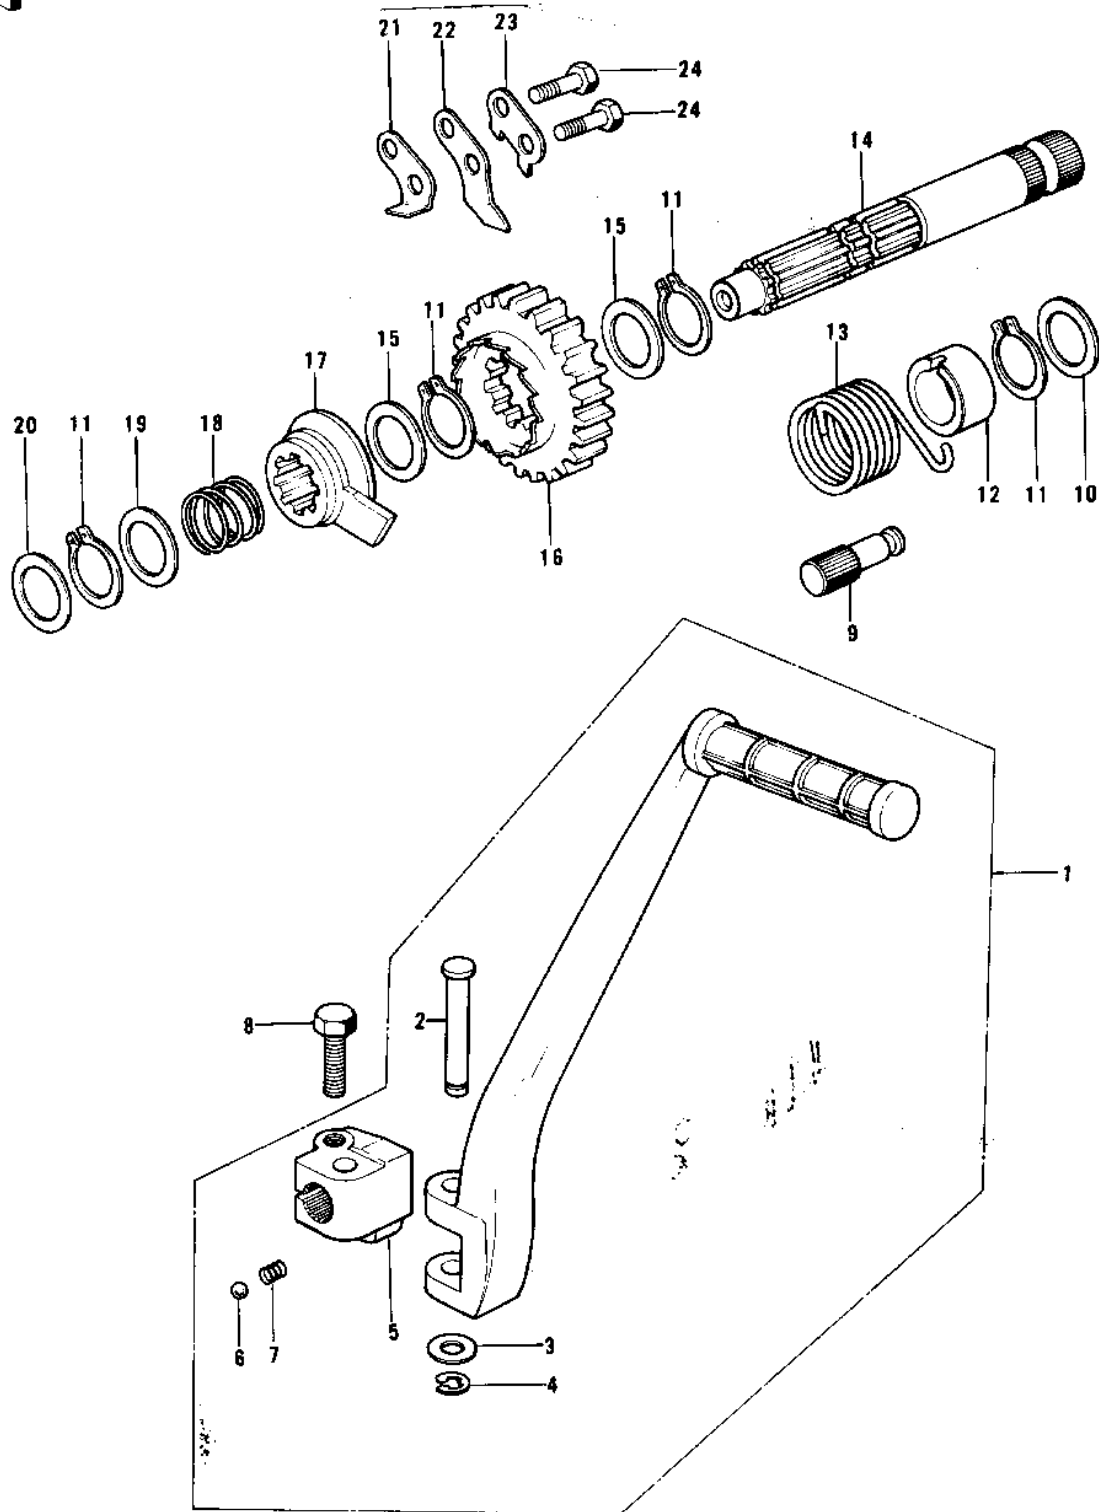

# 1976 KX125-A3 PARTS DIAGRAM

KICKSTARTER MECHANISM ('74-'76 KX125/A/A)

# 1976 KX125-A3 PARTS LIST

KICKSTARTER MECHANISM ('74-'76 KX125/A/A)

| ITEM NAME                        | PART NUMBER | QUANTITY |
|----------------------------------|-------------|----------|
| PEDAL,KICKSTARTER (Ref # 1)      | 13058-055   |          |
| PIN-KICKSTARTER (Ref # 2)        | 92043-075   |          |
| WASHER PLAIN 8MM (Ref # 3)       | 410B0800    |          |
| CIRCLIP 5MM (Ref # 4)            | 482K5000    |          |
| BOSS,KICK PEDAL (Ref # 5)        | 13061-022   |          |
| BALL STEEL 1/4' (Ref # 6)        | 600A0800    |          |
| SPRING KICK PEDAL (Ref # 7)      | 92081-020   |          |
| BOLT-SMALL-UPSET 8X25 (Ref # 8)  | 115G0825    |          |
| PIN (Ref # 9)                    | 92043-102   |          |
| WASHER,PLAIN (Ref # 10)          | 92022-268   |          |
| CIRCLIP 16MM (Ref # 11)          | 480J1600    |          |
| GUIDE,KICKSPRING (Ref # 12)      | 13070-008   |          |
| SPRING,KICKSTARTER (Ref # 13)    | 92082-005   |          |
| SHAFT,KICKSTARTER (Ref # 14)     | 13066-040   |          |
| WASHER,PLAIN (Ref # 15)          | 92022-315   |          |
| KICK GEAR&RATCHET ASY (Ref # 16) | 13250-001   |          |
| GEAR,KICKSTARTER (Ref # 16)      | 13068-032   |          |
| KICK GEAR&RATCHET ASY (Ref # 17) | 13250-001   |          |
| RATCHET,KL250-D2 (Ref # 17)      | 13078-1052  |          |
| SPRING,RATCHET (Ref # 18)        | 92081-122   |          |
| WASHER-THRUST (Ref # 19)         | 92022-197   |          |
| WASHER,PLAIN (Ref # 19)          | 92022-315   |          |
| WASHER,PLAIN (Ref # 20)          | 92022-269   |          |
| STOPPER,KICKSTARTER (Ref # 21)   | 32085-1061  |          |
| GUIDE,KICKSTARTER (Ref # 22)     | 13206-010   |          |
| WASHER,LOCK (Ref # 23)           | 92024-054   |          |
| BOLT-UPSET (Ref # 24)            | 112G0618    |          |