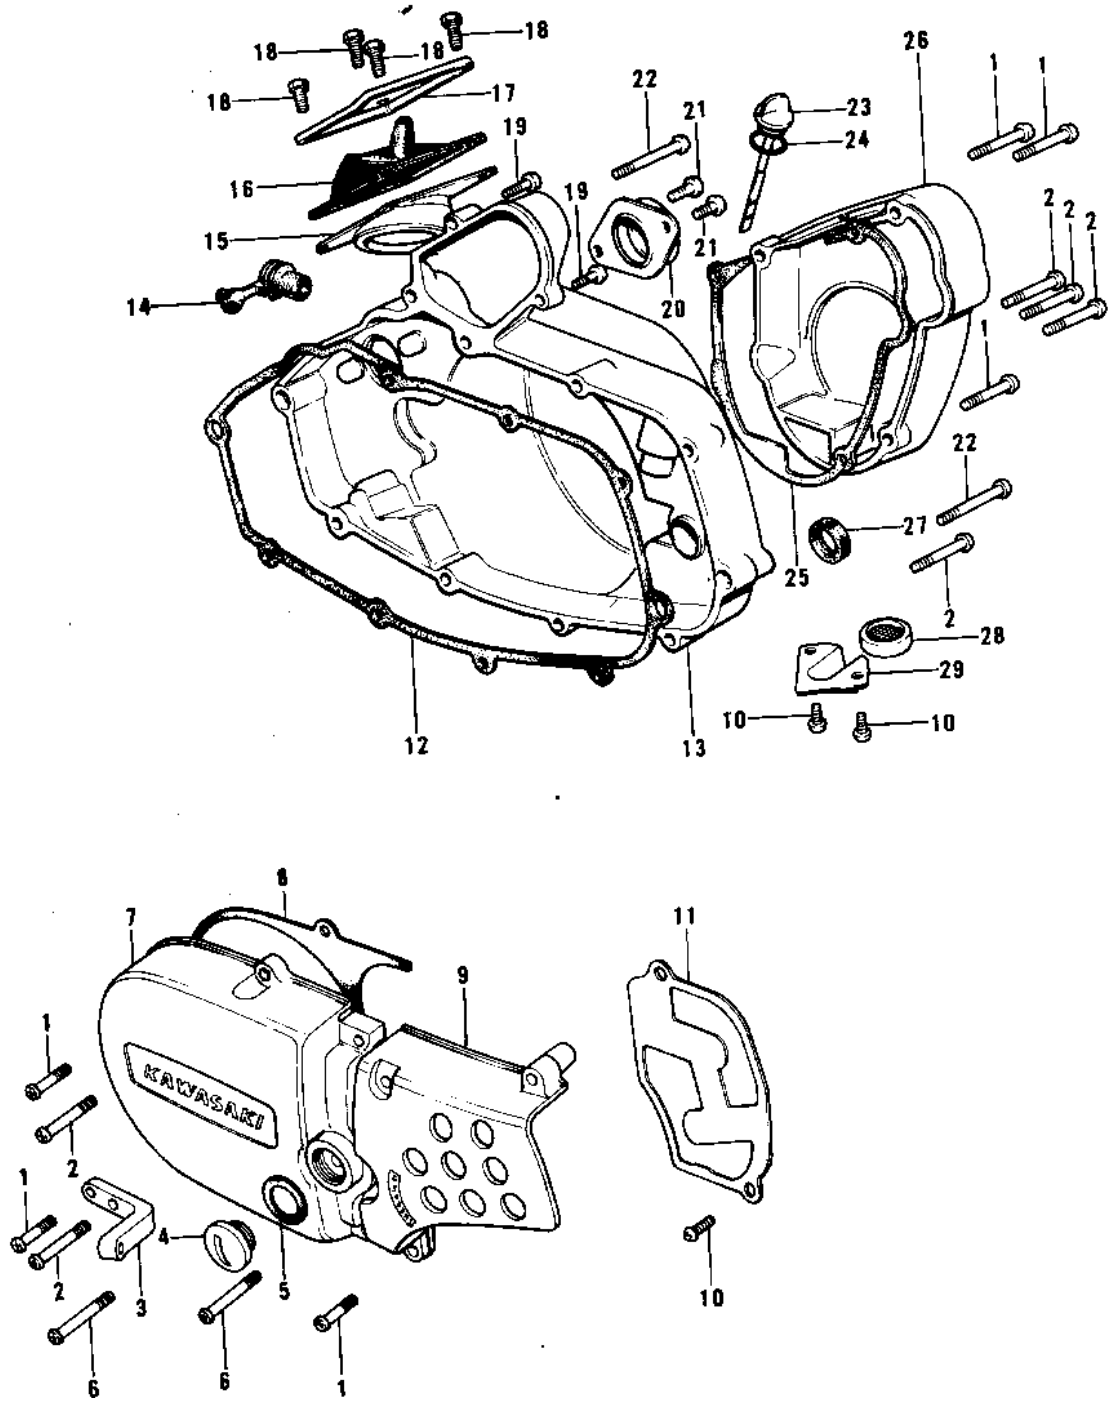

# 1975 KX125-A PARTS DIAGRAM

ENGINE COVERS ('74-'76 KX125/A/A3)

# 1975 KX125-A PARTS LIST

## ENGINE COVERS ('74-'76 KX125/A/A3)

ITEM NAME	PART NUMBER	QUANTITY
SCREW PAN HEAD 6X20 (Ref # 1)	220B0620	
SCREW PAN HEAD 6X20 (Ref # 1)	220B0620	
SCREW PAN HEAD 6X30 (Ref # 2)	220B0630	
SCREW PAN HEAD 6X30 (Ref # 2)	220B0630	
HOLDER,WIRE GUIDE (Ref # 3)	14044-012	
PLUG,L.H ENG COVER (Ref # 4)	92067-017	
"O" RING,16MM (Ref # 5)	670B2016	
SCREW PAN HEAD 6X35 (Ref # 6)	220B0635	
SCREW PAN HEAD 6X35 (Ref # 6)	220B0635	
COVER,MAGNETO,F.BLACK (Ref # 7)	14031-1053	
GASKET,L.H ENG COVER (Ref # 8)	14045-017	
COVER,CHN CASE,BLACK (Ref # 9)	14026-028-21	
SCREW PAN HEAD 6X12 (Ref # 10)	220B0612	
COVER,OIL PUMP (Ref # 11)	14030-060	
GASKET,R.H ENG COVER (Ref # 12)	14046-029	
COVER,R.H ENG,F.BLACK (Ref # 13)	14032-105-21	
COVER,R.H ENG,BLACK (Ref # 13)	14032-116-21	
GROMMET,R.H ENG COV (Ref # 14)	92071-076	
CAP,CARBURETOR (Ref # 15)	14038-039	
CAP,CARBURETOR (Ref # 16)	14038-041	
HOLDER,CARBURETOR CAP (Ref # 17)	14065-007	
SCREW PAN HEAD 6X12 (Ref # 18)	220B0612	
SCREW PAN HEAD 6X16 (Ref # 18)	220B0616	
SCREW PAN HEAD 5X16 (Ref # 19)	220B0516A	
HOLDER,CARBURETOR (Ref # 20)	16065-033	
SCREW PAN HEAD 6X12 (Ref # 21)	220B0612	
SCREW PAN HEAD 6X45 (Ref # 22)	220B0645	
PLUG,OI FILLER (Ref # 23)	16115-024	
"O" RING,20MM (Ref # 24)	670B2020	

# 1975 KX125-A PARTS LIST

ENGINE COVERS ('74-'76 KX125/A/A3)

ITEM NAME	PART NUMBER	QUANTITY
GASKET,CARB COVER (Ref # 25)	14048-005	
GASKET,CARBURETOR COV (Ref # 25)	11009-1277	
COVER,CARB,F.BLACK (Ref # 26)	14030-062-21	
COVER,CARB,BLACK (Ref # 26)	14030-069-21	
OIL SEAL SB16244 (Ref # 27)	92049-002	
DRAIN,FUEL (Ref # 28)	16116-006	
COVER,FUEL DRAIN (Ref # 29)	14076-006	