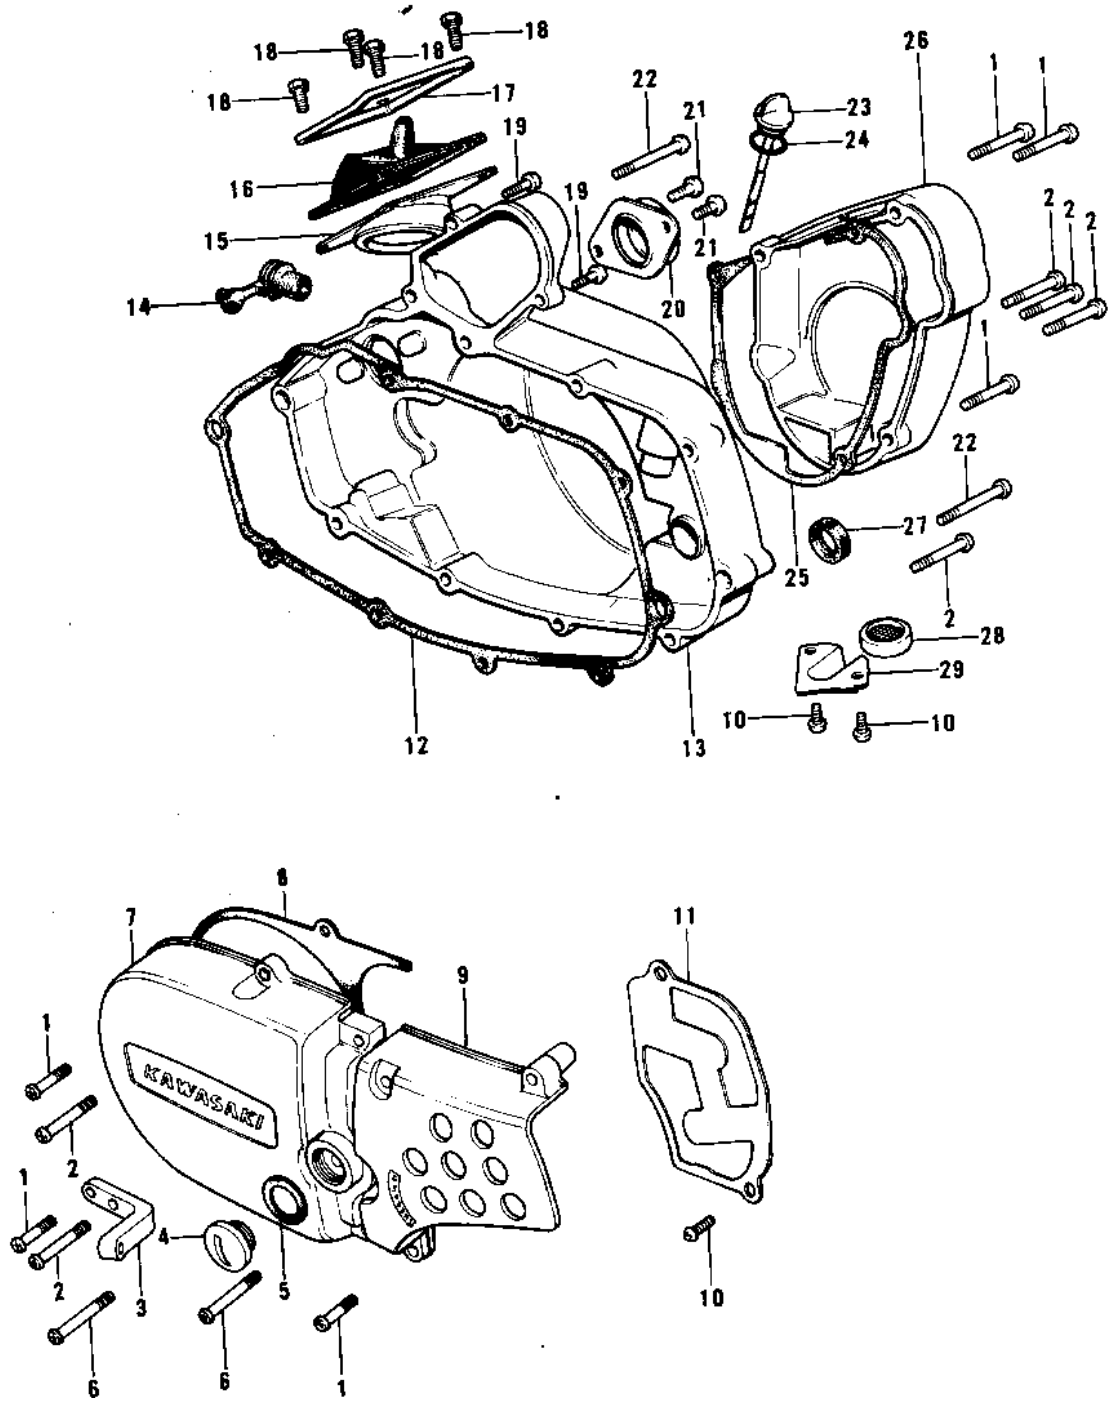

1975 KX125-A PARTS DIAGRAM

ENGINE COVERS ('74-'76 KX125/A/A3)

1975 KX125-A PARTS LIST

ENGINE COVERS ('74-'76 KX125/A/A3)

ITEM NAME	PART NUMBER	QUANTITY
SCREW PAN HEAD 6X20 (Ref # 1)	220B0620	
SCREW PAN HEAD 6X20 (Ref # 1)	220B0620	
SCREW PAN HEAD 6X30 (Ref # 2)	220B0630	
SCREW PAN HEAD 6X30 (Ref # 2)	220B0630	
HOLDER,WIRE GUIDE (Ref # 3)	14044-012	
PLUG,L.H ENG COVER (Ref # 4)	92067-017	
"O" RING,16MM (Ref # 5)	670B2016	
SCREW PAN HEAD 6X35 (Ref # 6)	220B0635	
SCREW PAN HEAD 6X35 (Ref # 6)	220B0635	
COVER,MAGNETO,F.BLACK (Ref # 7)	14031-1053	
GASKET,L.H ENG COVER (Ref # 8)	14045-017	
COVER,CHN CASE,BLACK (Ref # 9)	14026-028-21	
SCREW PAN HEAD 6X12 (Ref # 10)	220B0612	
COVER,OIL PUMP (Ref # 11)	14030-060	
GASKET,R.H ENG COVER (Ref # 12)	14046-029	
COVER,R.H ENG,F.BLACK (Ref # 13)	14032-105-21	
COVER,R.H ENG,BLACK (Ref # 13)	14032-116-21	
GROMMET,R.H ENG COV (Ref # 14)	92071-076	
CAP,CARBURETOR (Ref # 15)	14038-039	
CAP,CARBURETOR (Ref # 16)	14038-041	
HOLDER,CARBURETOR CAP (Ref # 17)	14065-007	
SCREW PAN HEAD 6X12 (Ref # 18)	220B0612	
SCREW PAN HEAD 6X16 (Ref # 18)	220B0616	
SCREW PAN HEAD 5X16 (Ref # 19)	220B0516A	
HOLDER,CARBURETOR (Ref # 20)	16065-033	
SCREW PAN HEAD 6X12 (Ref # 21)	220B0612	
SCREW PAN HEAD 6X45 (Ref # 22)	220B0645	
PLUG,OI FILLER (Ref # 23)	16115-024	
"O" RING,20MM (Ref # 24)	670B2020	

1975 KX125-A PARTS LIST

ENGINE COVERS ('74-'76 KX125/A/A3)

ITEM NAME	PART NUMBER	QUANTITY
GASKET,CARB COVER (Ref # 25)	14048-005	
GASKET,CARBURETOR COV (Ref # 25)	11009-1277	
COVER,CARB,F.BLACK (Ref # 26)	14030-062-21	
COVER,CARB,BLACK (Ref # 26)	14030-069-21	
OIL SEAL SB16244 (Ref # 27)	92049-002	
DRAIN,FUEL (Ref # 28)	16116-006	
COVER,FUEL DRAIN (Ref # 29)	14076-006	