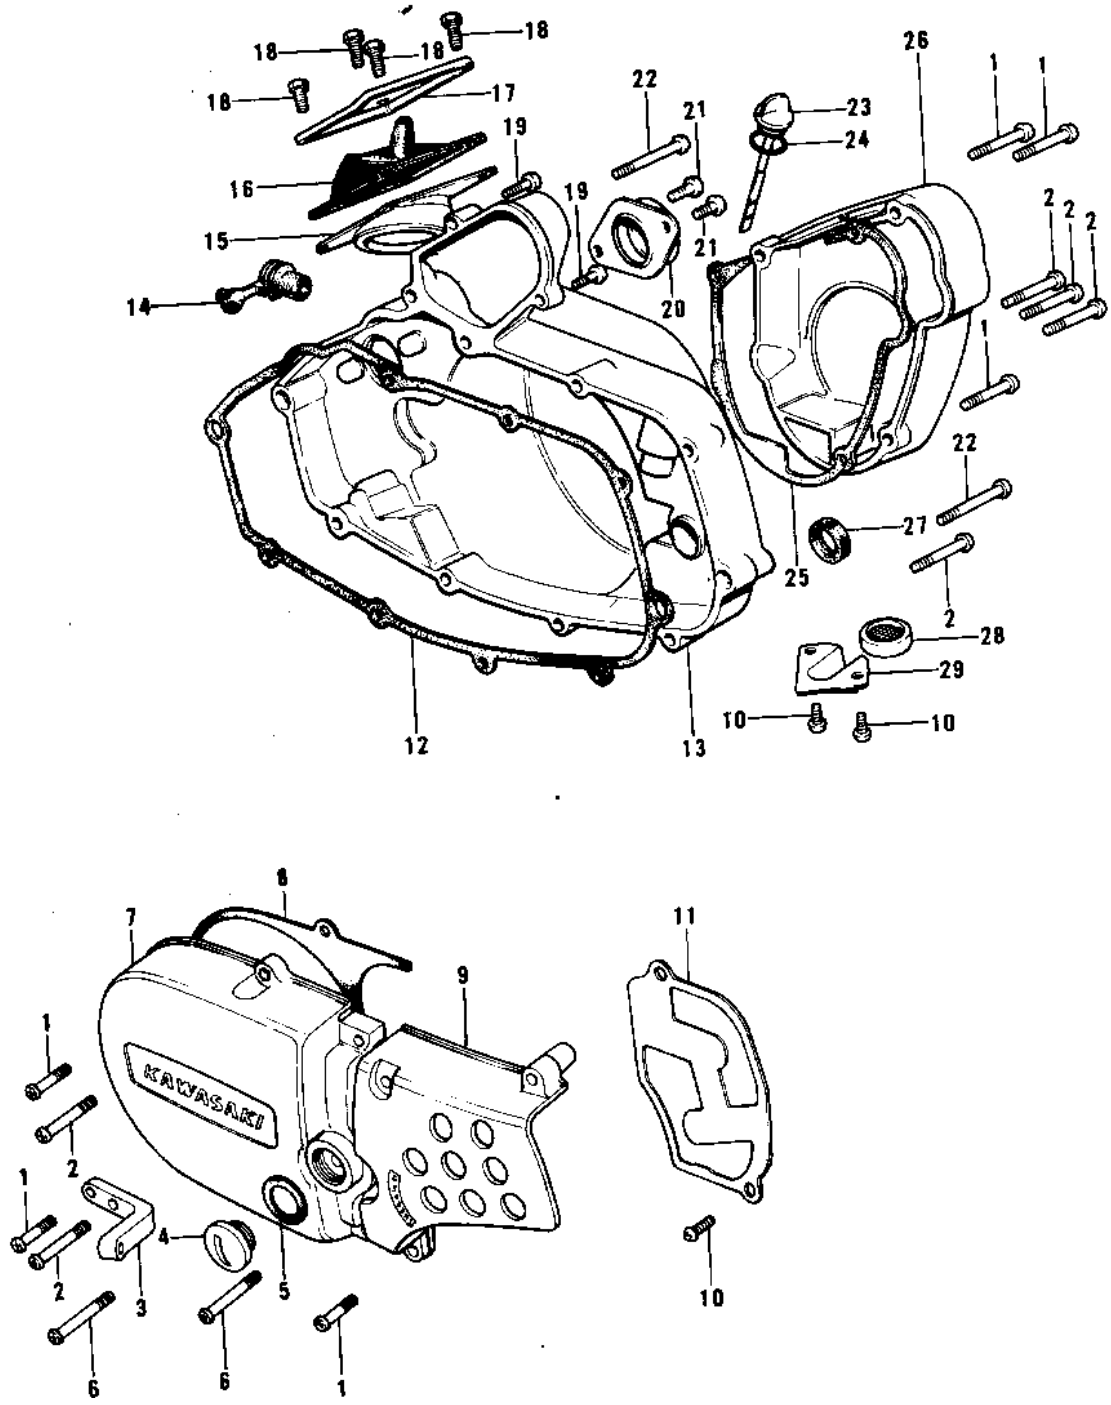

# 1976 KX125-A3 PARTS DIAGRAM

ENGINE COVERS ('74-'76 KX125/A/A3)

# 1976 KX125-A3 PARTS LIST

## ENGINE COVERS ('74-'76 KX125/A/A3)

ITEM NAME	PART NUMBER	QUANTITY
SCREW PAN HEAD 6X20 (Ref # 1)	220B0620	
SCREW PAN HEAD 6X20 (Ref # 1)	220B0620	
SCREW PAN HEAD 6X30 (Ref # 2)	220B0630	
SCREW PAN HEAD 6X30 (Ref # 2)	220B0630	
HOLDER,WIRE GUIDE (Ref # 3)	14044-012	
PLUG,L.H ENG COVER (Ref # 4)	92067-017	
"O" RING,16MM (Ref # 5)	670B2016	
SCREW PAN HEAD 6X35 (Ref # 6)	220B0635	
SCREW PAN HEAD 6X35 (Ref # 6)	220B0635	
COVER,MAGNETO,F.BLACK (Ref # 7)	14031-1053	
GASKET,L.H ENG COVER (Ref # 8)	14045-017	
COVER,CHN CASE,BLACK (Ref # 9)	14026-028-21	
SCREW PAN HEAD 6X12 (Ref # 10)	220B0612	
COVER,OIL PUMP (Ref # 11)	14030-060	
GASKET,R.H ENG COVER (Ref # 12)	14046-029	
COVER,R.H ENG,F.BLACK (Ref # 13)	14032-105-21	
COVER,R.H ENG,BLACK (Ref # 13)	14032-116-21	
GROMMET,R.H ENG COV (Ref # 14)	92071-076	
CAP,CARBURETOR (Ref # 15)	14038-039	
CAP,CARBURETOR (Ref # 16)	14038-041	
HOLDER,CARBURETOR CAP (Ref # 17)	14065-007	
SCREW PAN HEAD 6X12 (Ref # 18)	220B0612	
SCREW PAN HEAD 6X16 (Ref # 18)	220B0616	
SCREW PAN HEAD 5X16 (Ref # 19)	220B0516A	
HOLDER,CARBURETOR (Ref # 20)	16065-033	
SCREW PAN HEAD 6X12 (Ref # 21)	220B0612	
SCREW PAN HEAD 6X45 (Ref # 22)	220B0645	
PLUG,OI FILLER (Ref # 23)	16115-024	
"O" RING,20MM (Ref # 24)	670B2020	

# 1976 KX125-A3 PARTS LIST

ENGINE COVERS ('74-'76 KX125/A/A3)

ITEM NAME	PART NUMBER	QUANTITY
GASKET,CARB COVER (Ref # 25)	14048-005	
GASKET,CARBURETOR COV (Ref # 25)	11009-1277	
COVER,CARB,F.BLACK (Ref # 26)	14030-062-21	
COVER,CARB,BLACK (Ref # 26)	14030-069-21	
OIL SEAL SB16244 (Ref # 27)	92049-002	
DRAIN,FUEL (Ref # 28)	16116-006	
COVER,FUEL DRAIN (Ref # 29)	14076-006	