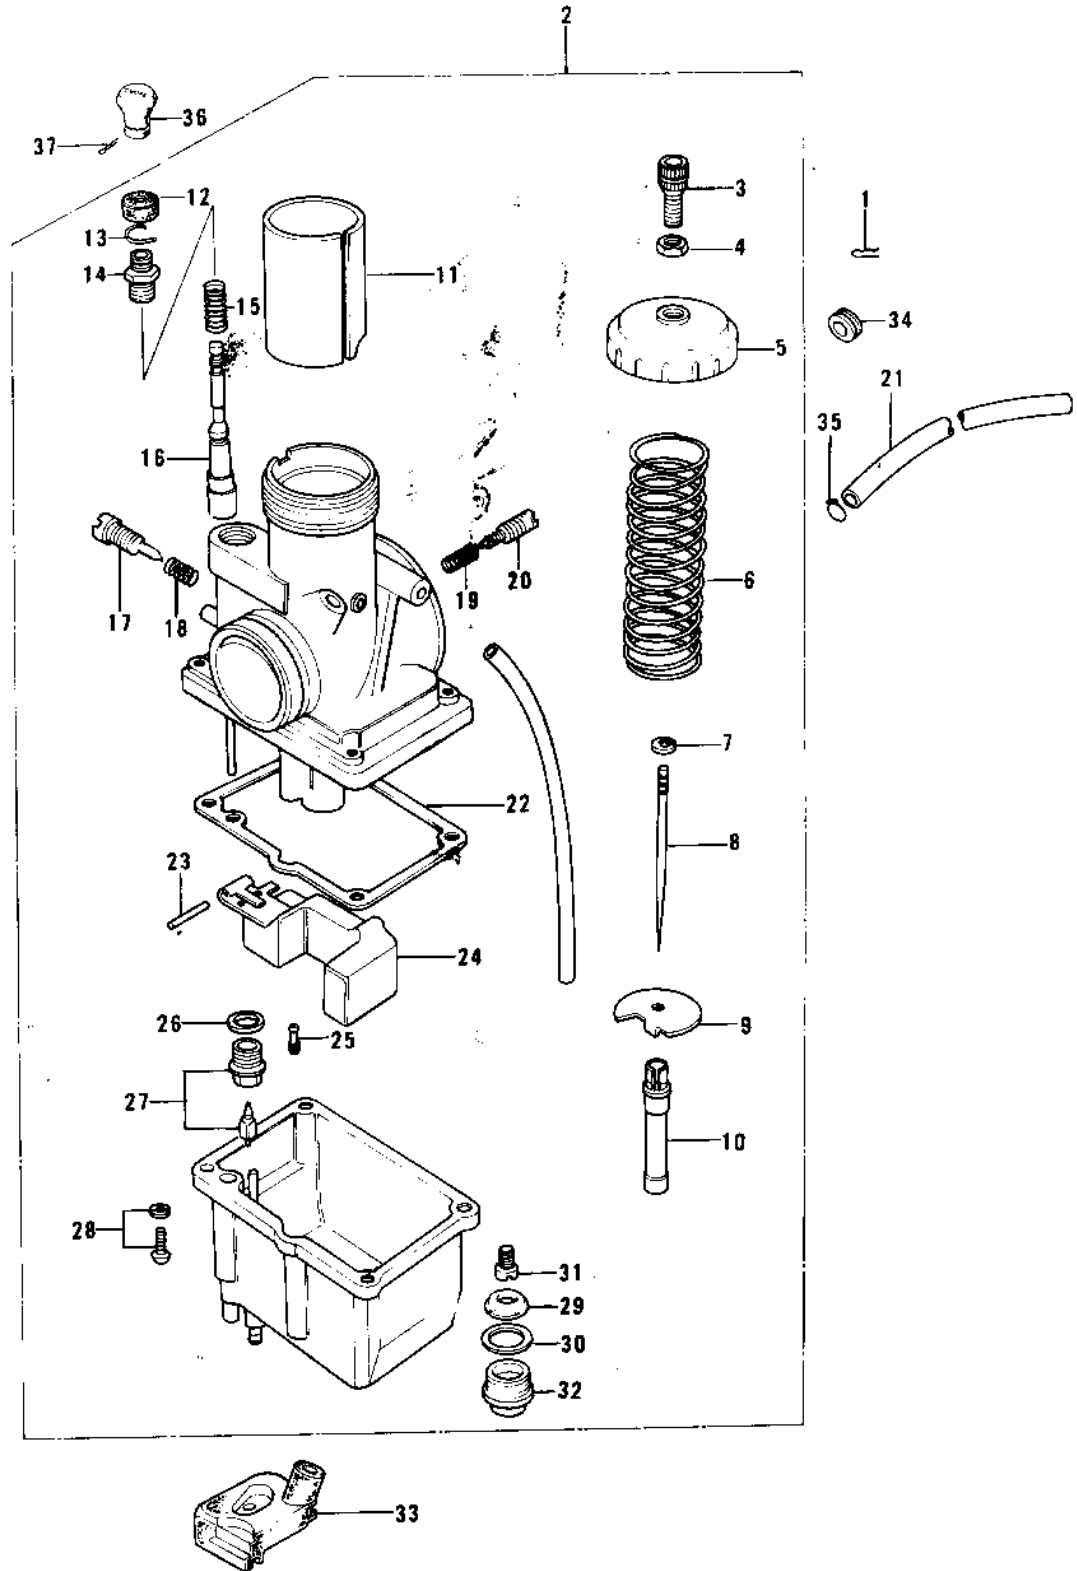

# 1974 KX125 PARTS DIAGRAM

CARBURETOR ('74-'76 KX125/A/A3)

# 1974 KX125 PARTS LIST

CARBURETOR ('74-'76 KX125/A/A3)

ITEM NAME	PART NUMBER	QUANTITY
CIRCLIP (Ref # 1)	92036-018	1
CARBURETOR (Ref # 2)	16001-208	1
ADJUSTER,CABLE (Ref # 3)	16002-014	1
NUT-CABLE ADJUST LOCK (Ref # 4)	16003-006	1
CAP,MIXING CHAMBER (Ref # 5)	16004-025	1
SPRING,THROTTLE VALV (Ref # 6)	16006-023	1
CIRCLIP (Ref # 7)	16008-010	1
JET NEEDLE 4EJ3 (Ref # 8)	16009-040	1
SPRING SEAT,THRTL VLV (Ref # 9)	16007-025	1
NEEDLE JET,0-2 (Ref # 10)	16017-082	1
VALVE,THROTTLE (Ref # 11)	16025-079	1
CAP,STARTER PLUNGER (Ref # 12)	16036-012	1
CIRCLIP (Ref # 13)	92037-1077	1
CAP,STARTER PLUNGER (Ref # 14)	16012-021	1
SPRING,STARTER PLUNGR (Ref # 15)	16013-010	1
PLUNGER,STARTER (Ref # 16)	16016-014	1
SCREW,THROTTLE STOP (Ref # 17)	16021-023	1
SPRING THR STOP SCREW (Ref # 18)	16022-005	1
SPRING-THR STOP SCREW (Ref # 19)	16022-007	1
SCREW PILOT AIR ADJST (Ref # 20)	16014-002	1
PIPE,FUEL (Ref # 21)	92059-109	1
GASKET,FLOAT CHAMBER (Ref # 22)	16019-023	1
FLOAT PIN (Ref # 23)	16032-006	1
FLOAT (Ref # 24)	16031-026	1
JET-PILOT NO 35 (Ref # 25)	92064-023	1
WASHER FLOAT VLV SEAT (Ref # 26)	16029-004	1
FLOAT VALVE ASSY (Ref # 27)	16030-005	1
SCREW-PAN-WS-CROS (Ref # 28)	223B0414	4
RING,MAIN JET (Ref # 29)	16008-012	1

# 1974 KX125 PARTS LIST

CARBURETOR ('74-'76 KX125/A/A3)

ITEM NAME	PART NUMBER	QUANTITY
GASKET,MAIN JET COVER (Ref # 30)	16034-008	1
JET-MAIN NO 107.5R (Ref # 31)	92063-073	1
MAIN JET,#A102.5 (Ref # 31)	92063-1028	1
BOLT,BANJO (Ref # 32)	92001-146	1
GROMMET,OVERFLOW PIPE (Ref # 33)	16136-010	1
GROMMET,FUEL PIPE (Ref # 34)	92071-083	1
GROMMET,FUEL PIPE (Ref # 34)	92071-090	1
CLAMP FUEL PIPE (Ref # 35)	92037-010	2
KNOB,CARBURETOR (Ref # 36)	92077-022	1
PIN COTTER 1.6X15 (Ref # 37)	550D1615	1