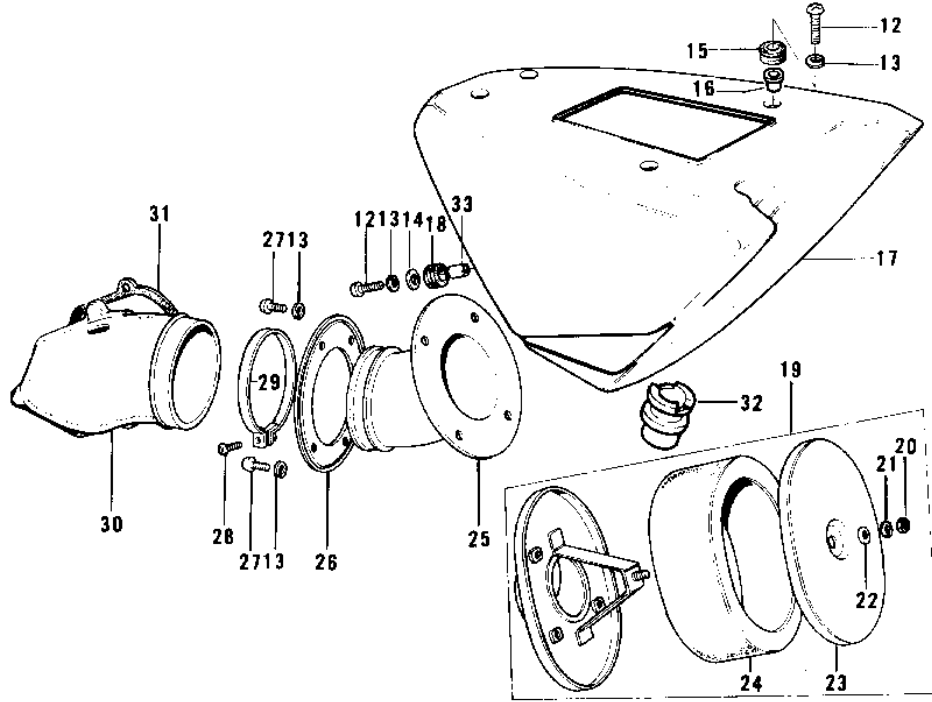

1974 KX125 PARTS DIAGRAM

AIR CLEANER/MUFFLER

1974 KX125 PARTS LIST

AIR CLEANER/MUFFLER

ITEM NAME	PART NUMBER	QUANTITY
SPRING-CONNECTOR (Ref # 1)	18071-003	2
MUFFLER ASSY (Ref # 2)	18002-117	1
BAFFLE TUBE (Ref # 3)	18033-082	1
WASHER LOCK 6MM (Ref # 4)	464H0600	1
BOLT-UPSET,6X12 (Ref # 5)	112G0612	1
SPRING,MUFFLER (Ref # 6)	18071-006	3
BRACKET,MUFFLER (Ref # 7)	18024-022	1
BOLT HEX HEAD 8X35 (Ref # 8)	110N0835	2
WASHER SPRING 8MM (Ref # 9)	461F0800	1
NUT,8MM (Ref # 10)	92019-018	1
WASHER PLAIN 12MM (Ref # 11)	411B1200	1
SCREW PAN HEAD 6X20 (Ref # 12)	220B0620	6
WASHER SPRING 6MM (Ref # 13)	461F0600	10
WASHER PLAIN (Ref # 14)	92022-024	2
DAMPER RUBBER (Ref # 15)	92075-076	4
COLLAR (Ref # 16)	92027-194	4
BODY,AIR CLEANER (Ref # 17)	11011-037	1
DAMPER RUBBER (Ref # 18)	92075-107	2
AIR CLEANER ASSY (Ref # 19)	11010-075	1
NUT,6MM (Ref # 20)	92019-019	1
WASHER SPRING 6MM (Ref # 21)	461F0600	1
WASHER PLAIN 6MM (Ref # 22)	411B0600	1
CAP,AIR CLEANER (Ref # 23)	11012-035	1
ELEMENT,AIR,CLNR (Ref # 24)	11013-041	1
CONNECTOR (Ref # 25)	11026-011	1
SCAP,CONNECTOR (Ref # 26)	11012-044	1
SCREW PAN HEAD 6X16 (Ref # 27)	220B0616	4
SCREW PAN HEAD 5X35 (Ref # 28)	220B0535	1
SCREW PAN HEAD 5X40 (Ref # 28)	220B0540A	1

1974 KX125 PARTS LIST

AIR CLEANER/MUFFLER

ITEM NAME	PART NUMBER	QUANTITY
CLAMP (Ref # 29)	92037-106	1
INLET PIPE (Ref # 30)	11015-044	1
GASKET,INLET PIPE (Ref # 31)	11017-012	1
PLUG,AIR CLEANER BODY (Ref # 32)	92067-019	1
COLLAR,6.8X10X8.5 (Ref # 33)	92027-129	2