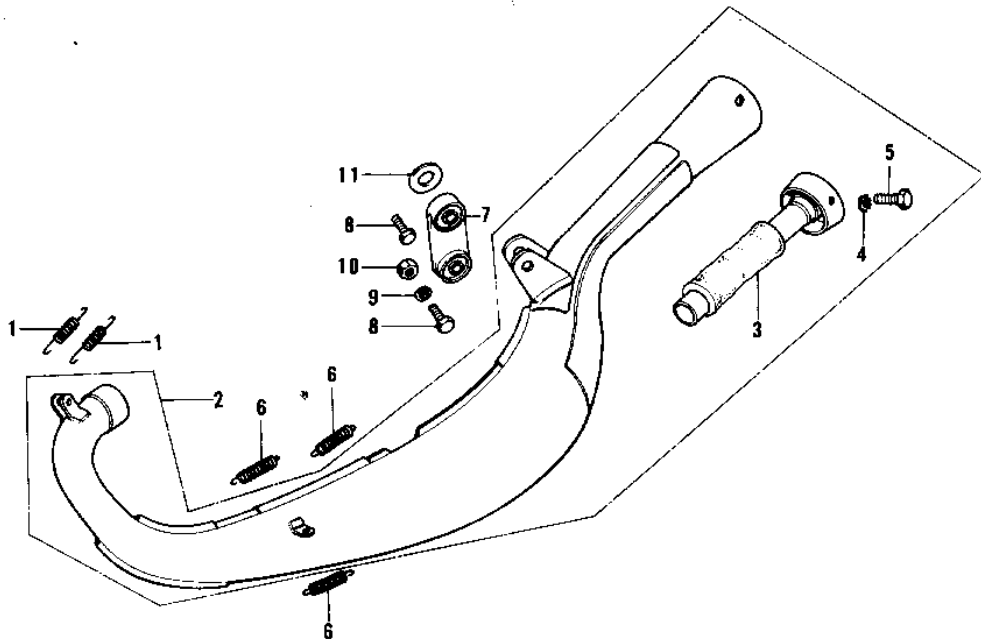

1974 KX125 PARTS DIAGRAM

AIR CLEANER/MUFFLER

1974 KX125 PARTS LIST

AIR CLEANER/MUFFLER

ITEM NAME	PART NUMBER	QUANTITY
SPRING-CONNECTOR (Ref # 1)	18071-003	2
MUFFLER ASSY (Ref # 2)	18002-117	1
BAFFLE TUBE (Ref # 3)	18033-082	1
WASHER LOCK 6MM (Ref # 4)	464H0600	1
BOLT-UPSET,6X12 (Ref # 5)	112G0612	1
SPRING,MUFFLER (Ref # 6)	18071-006	3
BRACKET,MUFFLER (Ref # 7)	18024-022	1
BOLT HEX HEAD 8X35 (Ref # 8)	110N0835	2
WASHER SPRING 8MM (Ref # 9)	461F0800	1
NUT,8MM (Ref # 10)	92019-018	1
WASHER PLAIN 12MM (Ref # 11)	411B1200	1
SCREW PAN HEAD 6X20 (Ref # 12)	220B0620	6
WASHER SPRING 6MM (Ref # 13)	461F0600	10
WASHER PLAIN (Ref # 14)	92022-024	2
DAMPER RUBBER (Ref # 15)	92075-076	4
COLLAR (Ref # 16)	92027-194	4
BODY,AIR CLEANER (Ref # 17)	11011-037	1
DAMPER RUBBER (Ref # 18)	92075-107	2
AIR CLEANER ASSY (Ref # 19)	11010-075	1
NUT,6MM (Ref # 20)	92019-019	1
WASHER SPRING 6MM (Ref # 21)	461F0600	1
WASHER PLAIN 6MM (Ref # 22)	411B0600	1
CAP,AIR CLEANER (Ref # 23)	11012-035	1
ELEMENT,AIR,CLNR (Ref # 24)	11013-041	1
CONNECTOR (Ref # 25)	11026-011	1
SCAP,CONNECTOR (Ref # 26)	11012-044	1
SCREW PAN HEAD 6X16 (Ref # 27)	220B0616	4
SCREW PAN HEAD 5X35 (Ref # 28)	220B0535	1
SCREW PAN HEAD 5X40 (Ref # 28)	220B0540A	1

1974 KX125 PARTS LIST

AIR CLEANER/MUFFLER

ITEM NAME	PART NUMBER	QUANTITY
CLAMP (Ref # 29)	92037-106	1
INLET PIPE (Ref # 30)	11015-044	1
GASKET,INLET PIPE (Ref # 31)	11017-012	1
PLUG,AIR CLEANER BODY (Ref # 32)	92067-019	1
COLLAR,6.8X10X8.5 (Ref # 33)	92027-129	2