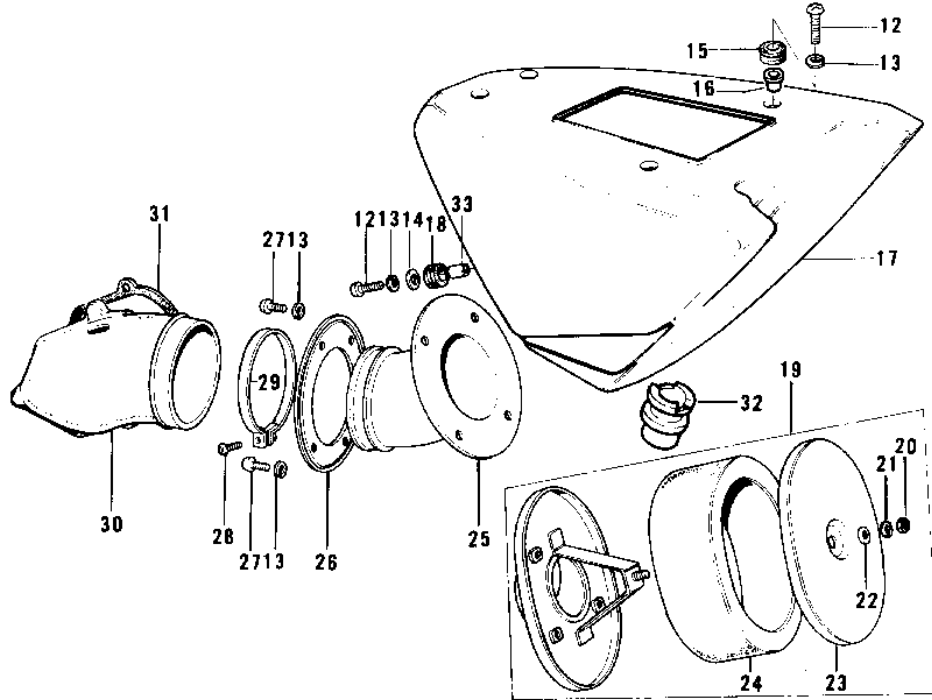

1976 KX125-A3 PARTS DIAGRAM

AIR CLEANER/MUFFLER

1976 KX125-A3 PARTS LIST

AIR CLEANER/MUFFLER

ITEM NAME	PART NUMBER	QUANTITY
SPRING-CONNECTOR (Ref # 1)	18071-003	
MUFFLER ASSY (Ref # 2)	18002-117	
BAFFLE TUBE (Ref # 3)	18033-082	
WASHER LOCK 6MM (Ref # 4)	464H0600	
BOLT-UPSET,6X12 (Ref # 5)	112G0612	
SPRING,MUFFLER (Ref # 6)	18071-006	
BRACKET,MUFFLER (Ref # 7)	18024-022	
BOLT HEX HEAD 8X35 (Ref # 8)	110N0835	
WASHER SPRING 8MM (Ref # 9)	461F0800	
NUT,8MM (Ref # 10)	92019-018	
WASHER PLAIN 12MM (Ref # 11)	411B1200	
SCREW PAN HEAD 6X20 (Ref # 12)	220B0620	
WASHER SPRING 6MM (Ref # 13)	461F0600	
WASHER PLAIN (Ref # 14)	92022-024	
DAMPER RUBBER (Ref # 15)	92075-076	
COLLAR (Ref # 16)	92027-194	
BODY,AIR CLEANER (Ref # 17)	11011-037	
DAMPER RUBBER (Ref # 18)	92075-107	
AIR CLEANER ASSY (Ref # 19)	11010-075	
NUT,6MM (Ref # 20)	92019-019	
WASHER SPRING 6MM (Ref # 21)	461F0600	
WASHER PLAIN 6MM (Ref # 22)	411B0600	
CAP,AIR CLEANER (Ref # 23)	11012-035	
ELEMENT,AIR,CLNR (Ref # 24)	11013-041	
CONNECTOR (Ref # 25)	11026-011	
SCAP,CONNECTOR (Ref # 26)	11012-044	
SCREW PAN HEAD 6X16 (Ref # 27)	220B0616	
SCREW PAN HEAD 5X35 (Ref # 28)	220B0535	
SCREW PAN HEAD 5X40 (Ref # 28)	220B0540A	

1976 KX125-A3 PARTS LIST

AIR CLEANER/MUFFLER

ITEM NAME	PART NUMBER	QUANTITY
CLAMP (Ref # 29)	92037-106	
INLET PIPE (Ref # 30)	11015-044	
GASKET,INLET PIPE (Ref # 31)	11017-012	
PLUG,AIR CLEANER BODY (Ref # 32)	92067-019	
COLLAR,6.8X10X8.5 (Ref # 33)	92027-129	