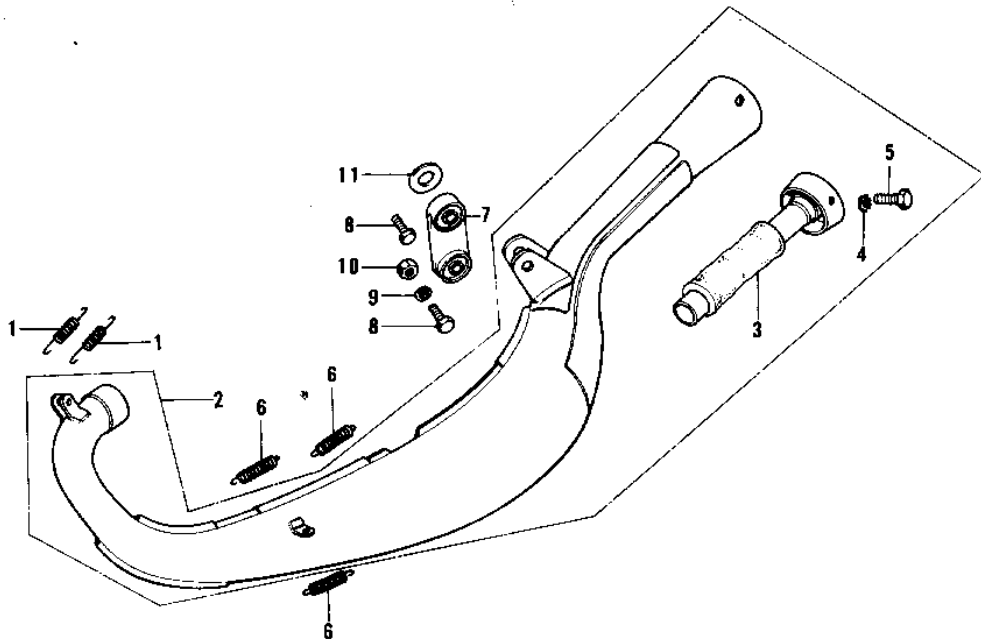

1976 KX125-A3 PARTS DIAGRAM

AIR CLEANER/MUFFLER

1976 KX125-A3 PARTS LIST

AIR CLEANER/MUFFLER

ITEM NAME	PART NUMBER	QUANTITY
SPRING-CONNECTOR (Ref # 1)	18071-003	
MUFFLER ASSY (Ref # 2)	18002-117	
BAFFLE TUBE (Ref # 3)	18033-082	
WASHER LOCK 6MM (Ref # 4)	464H0600	
BOLT-UPSET,6X12 (Ref # 5)	112G0612	
SPRING,MUFFLER (Ref # 6)	18071-006	
BRACKET,MUFFLER (Ref # 7)	18024-022	
BOLT HEX HEAD 8X35 (Ref # 8)	110N0835	
WASHER SPRING 8MM (Ref # 9)	461F0800	
NUT,8MM (Ref # 10)	92019-018	
WASHER PLAIN 12MM (Ref # 11)	411B1200	
SCREW PAN HEAD 6X20 (Ref # 12)	220B0620	
WASHER SPRING 6MM (Ref # 13)	461F0600	
WASHER PLAIN (Ref # 14)	92022-024	
DAMPER RUBBER (Ref # 15)	92075-076	
COLLAR (Ref # 16)	92027-194	
BODY,AIR CLEANER (Ref # 17)	11011-037	
DAMPER RUBBER (Ref # 18)	92075-107	
AIR CLEANER ASSY (Ref # 19)	11010-075	
NUT,6MM (Ref # 20)	92019-019	
WASHER SPRING 6MM (Ref # 21)	461F0600	
WASHER PLAIN 6MM (Ref # 22)	411B0600	
CAP,AIR CLEANER (Ref # 23)	11012-035	
ELEMENT,AIR,CLNR (Ref # 24)	11013-041	
CONNECTOR (Ref # 25)	11026-011	
SCAP,CONNECTOR (Ref # 26)	11012-044	
SCREW PAN HEAD 6X16 (Ref # 27)	220B0616	
SCREW PAN HEAD 5X35 (Ref # 28)	220B0535	
SCREW PAN HEAD 5X40 (Ref # 28)	220B0540A	

1976 KX125-A3 PARTS LIST

AIR CLEANER/MUFFLER

ITEM NAME	PART NUMBER	QUANTITY
CLAMP (Ref # 29)	92037-106	
INLET PIPE (Ref # 30)	11015-044	
GASKET,INLET PIPE (Ref # 31)	11017-012	
PLUG,AIR CLEANER BODY (Ref # 32)	92067-019	
COLLAR,6.8X10X8.5 (Ref # 33)	92027-129	