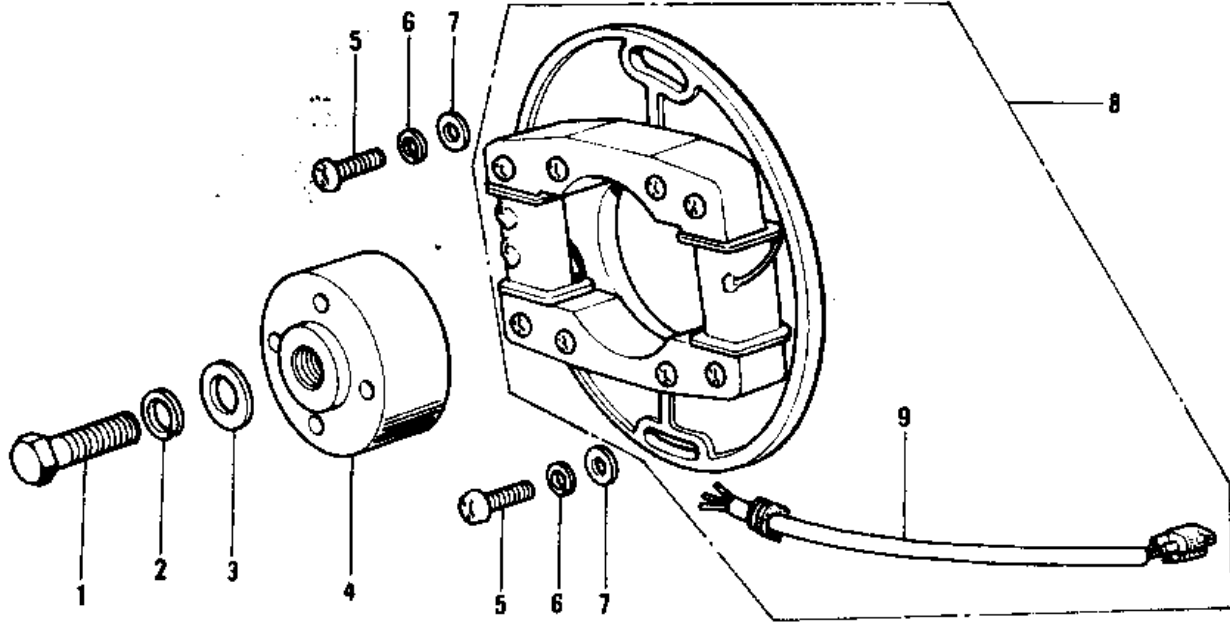

# 1974 KX125 PARTS DIAGRAM

IGNITION ('74-'76 KX125/A/A3)

# 1974 KX125 PARTS LIST

IGNITION ('74-'76 KX125/A/A3)

ITEM NAME	PART NUMBER	QUANTITY
BOLT (Ref # 1)	92001-1578	1
WASHER SPRING 8MM (Ref # 2)	461F0800	1
WASHER,PLAIN,8MM (Ref # 3)	92022-276	1
ROTOR,MAGNETO (Ref # 4)	21007-026	1
SCREW PAN HEAD 6X25 (Ref # 5)	220B0625	2
WASHER SPRING 6MM (Ref # 6)	461F0600	2
WASHER PLAIN 6MM (Ref # 7)	410B0600	2
STATOR ASSY (Ref # 8)	21003-020	1
WIRING HARNESS,MAGNET (Ref # 9)	21029-027	1
COIL,IGNITION (Ref # 10)	21121-070	1
NUT,6MM (Ref # 11)	92019-019	4
CLAMP,SPARK PLUG CAP (Ref # 12)	92037-1173	1
SCREW-PAN-CROS (Ref # 13)	220B0310	1
TERMINAL,PLUG CAP (Ref # 14)	21169-001	1
CAP,SPARK PLUG (Ref # 15)	21130-1006	1
BOLT-UPSET (Ref # 16)	112G0618	2
WASHER PLAIN (Ref # 17)	92022-024	2
IGNITION UNIT (Ref # 18)	21119-018	1