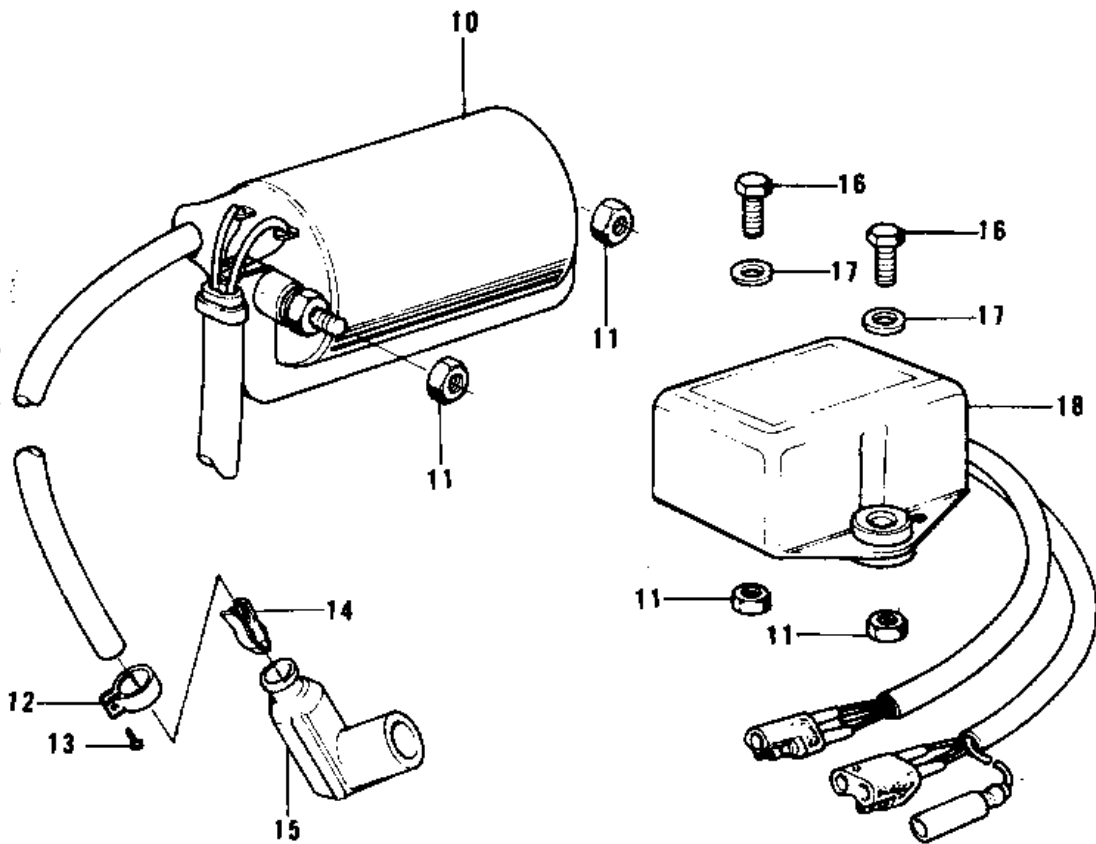

# 1974 KX125 PARTS DIAGRAM

IGNITION ('74-'76 KX125/A/A3)

# 1974 KX125 PARTS LIST

IGNITION ('74-'76 KX125/A/A3)

ITEM NAME	PART NUMBER	QUANTITY
BOLT (Ref # 1)	92001-1578	1
WASHER SPRING 8MM (Ref # 2)	461F0800	1
WASHER,PLAIN,8MM (Ref # 3)	92022-276	1
ROTOR,MAGNETO (Ref # 4)	21007-026	1
SCREW PAN HEAD 6X25 (Ref # 5)	220B0625	2
WASHER SPRING 6MM (Ref # 6)	461F0600	2
WASHER PLAIN 6MM (Ref # 7)	410B0600	2
STATOR ASSY (Ref # 8)	21003-020	1
WIRING HARNESS,MAGNET (Ref # 9)	21029-027	1
COIL,IGNITION (Ref # 10)	21121-070	1
NUT,6MM (Ref # 11)	92019-019	4
CLAMP,SPARK PLUG CAP (Ref # 12)	92037-1173	1
SCREW-PAN-CROS (Ref # 13)	220B0310	1
TERMINAL,PLUG CAP (Ref # 14)	21169-001	1
CAP,SPARK PLUG (Ref # 15)	21130-1006	1
BOLT-UPSET (Ref # 16)	112G0618	2
WASHER PLAIN (Ref # 17)	92022-024	2
IGNITION UNIT (Ref # 18)	21119-018	1