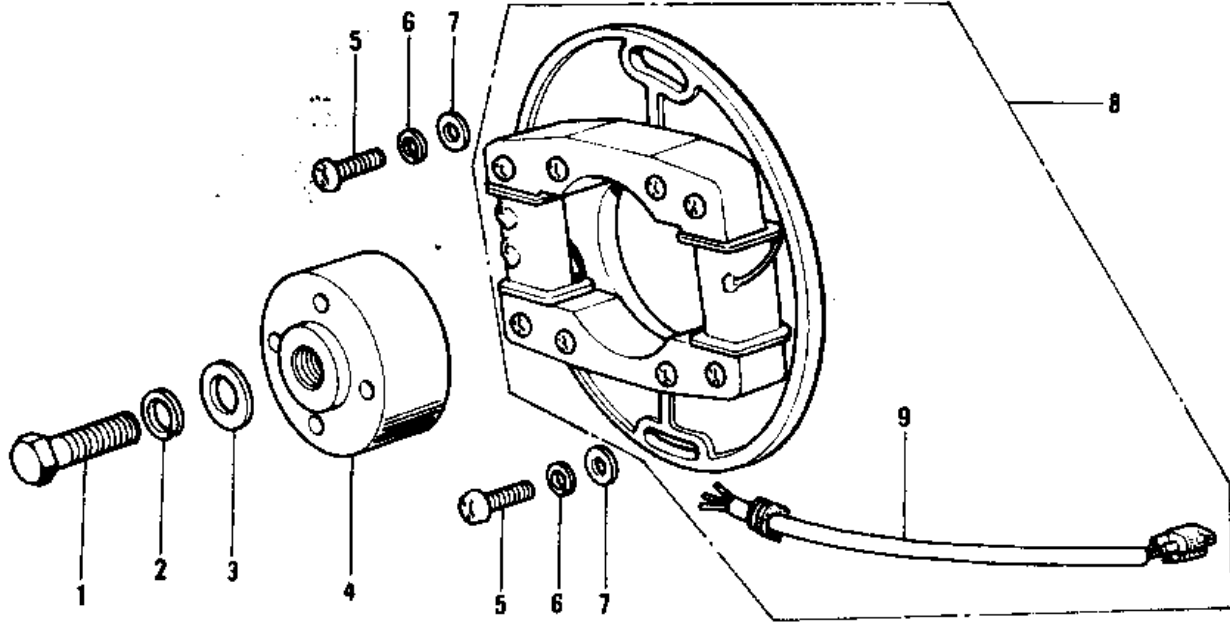

1975 KX125-A PARTS DIAGRAM

IGNITION ('74-'76 KX125/A/A3)

1975 KX125-A PARTS LIST

IGNITION ('74-'76 KX125/A/A3)

ITEM NAME	PART NUMBER	QUANTITY
BOLT (Ref # 1)	92001-1578	
WASHER SPRING 8MM (Ref # 2)	461F0800	
WASHER,PLAIN,8MM (Ref # 3)	92022-276	
ROTOR,MAGNETO (Ref # 4)	21007-026	
SCREW PAN HEAD 6X25 (Ref # 5)	220B0625	
WASHER SPRING 6MM (Ref # 6)	461F0600	
WASHER PLAIN 6MM (Ref # 7)	410B0600	
STATOR ASSY (Ref # 8)	21003-020	
WIRING HARNESS,MAGNET (Ref # 9)	21029-027	
COIL,IGNITION (Ref # 10)	21121-070	
NUT,6MM (Ref # 11)	92019-019	
CLAMP,SPARK PLUG CAP (Ref # 12)	92037-1173	
SCREW-PAN-CROS (Ref # 13)	220B0310	
TERMINAL,PLUG CAP (Ref # 14)	21169-001	
CAP,SPARK PLUG (Ref # 15)	21130-1006	
BOLT-UPSET (Ref # 16)	112G0618	
WASHER PLAIN (Ref # 17)	92022-024	
IGNITION UNIT (Ref # 18)	21119-018	