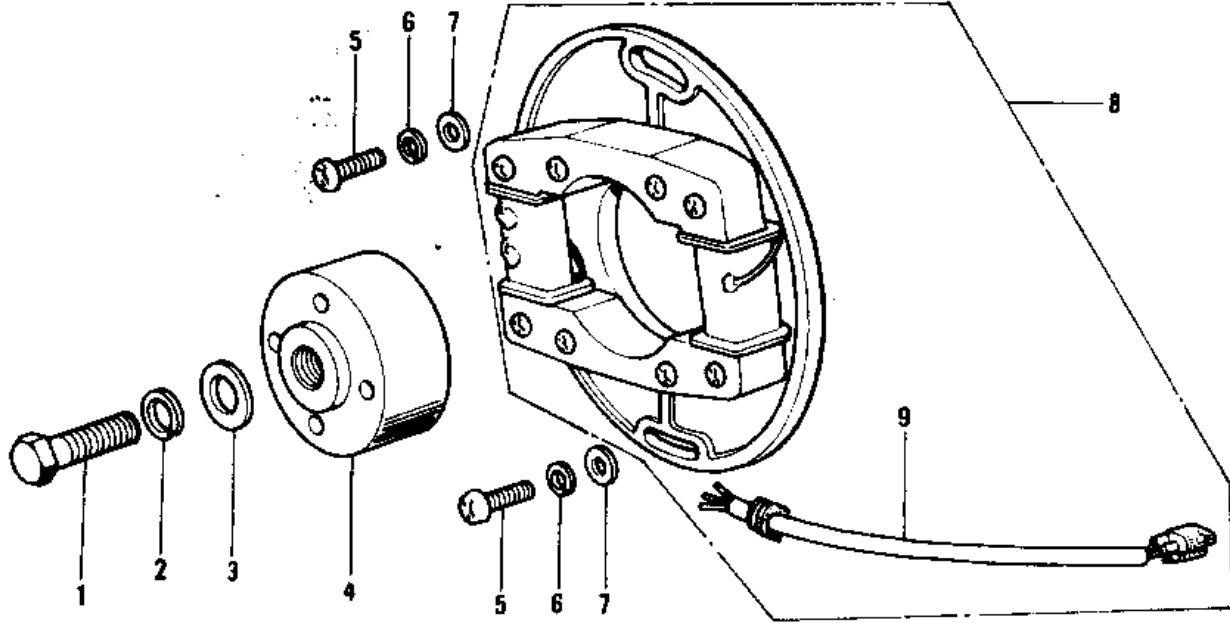

# 1975 KX125-A PARTS DIAGRAM

IGNITION ('74-'76 KX125/A/A3)

# 1975 KX125-A PARTS LIST

IGNITION ('74-'76 KX125/A/A3)

| ITEM NAME                       | PART NUMBER | QUANTITY |
|---------------------------------|-------------|----------|
| BOLT (Ref # 1)                  | 92001-1578  |          |
| WASHER SPRING 8MM (Ref # 2)     | 461F0800    |          |
| WASHER,PLAIN,8MM (Ref # 3)      | 92022-276   |          |
| ROTOR,MAGNETO (Ref # 4)         | 21007-026   |          |
| SCREW PAN HEAD 6X25 (Ref # 5)   | 220B0625    |          |
| WASHER SPRING 6MM (Ref # 6)     | 461F0600    |          |
| WASHER PLAIN 6MM (Ref # 7)      | 410B0600    |          |
| STATOR ASSY (Ref # 8)           | 21003-020   |          |
| WIRING HARNESS,MAGNET (Ref # 9) | 21029-027   |          |
| COIL,IGNITION (Ref # 10)        | 21121-070   |          |
| NUT,6MM (Ref # 11)              | 92019-019   |          |
| CLAMP,SPARK PLUG CAP (Ref # 12) | 92037-1173  |          |
| SCREW-PAN-CROS (Ref # 13)       | 220B0310    |          |
| TERMINAL,PLUG CAP (Ref # 14)    | 21169-001   |          |
| CAP,SPARK PLUG (Ref # 15)       | 21130-1006  |          |
| BOLT-UPSET (Ref # 16)           | 112G0618    |          |
| WASHER PLAIN (Ref # 17)         | 92022-024   |          |
| IGNITION UNIT (Ref # 18)        | 21119-018   |          |