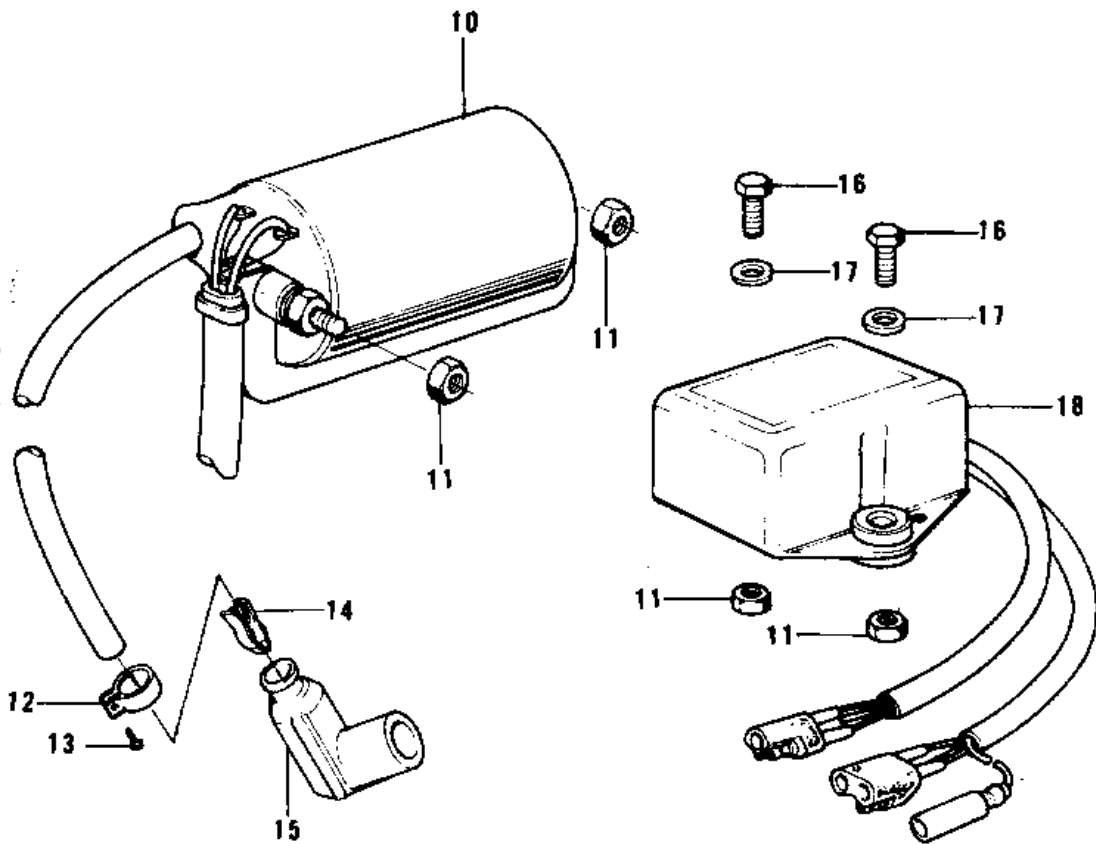

# 1975 KX125-A PARTS DIAGRAM

IGNITION ('74-'76 KX125/A/A3)

# 1975 KX125-A PARTS LIST

IGNITION ('74-'76 KX125/A/A3)

| ITEM NAME                       | PART NUMBER | QUANTITY |
|---------------------------------|-------------|----------|
| BOLT (Ref # 1)                  | 92001-1578  |          |
| WASHER SPRING 8MM (Ref # 2)     | 461F0800    |          |
| WASHER,PLAIN,8MM (Ref # 3)      | 92022-276   |          |
| ROTOR,MAGNETO (Ref # 4)         | 21007-026   |          |
| SCREW PAN HEAD 6X25 (Ref # 5)   | 220B0625    |          |
| WASHER SPRING 6MM (Ref # 6)     | 461F0600    |          |
| WASHER PLAIN 6MM (Ref # 7)      | 410B0600    |          |
| STATOR ASSY (Ref # 8)           | 21003-020   |          |
| WIRING HARNESS,MAGNET (Ref # 9) | 21029-027   |          |
| COIL,IGNITION (Ref # 10)        | 21121-070   |          |
| NUT,6MM (Ref # 11)              | 92019-019   |          |
| CLAMP,SPARK PLUG CAP (Ref # 12) | 92037-1173  |          |
| SCREW-PAN-CROS (Ref # 13)       | 220B0310    |          |
| TERMINAL,PLUG CAP (Ref # 14)    | 21169-001   |          |
| CAP,SPARK PLUG (Ref # 15)       | 21130-1006  |          |
| BOLT-UPSET (Ref # 16)           | 112G0618    |          |
| WASHER PLAIN (Ref # 17)         | 92022-024   |          |
| IGNITION UNIT (Ref # 18)        | 21119-018   |          |