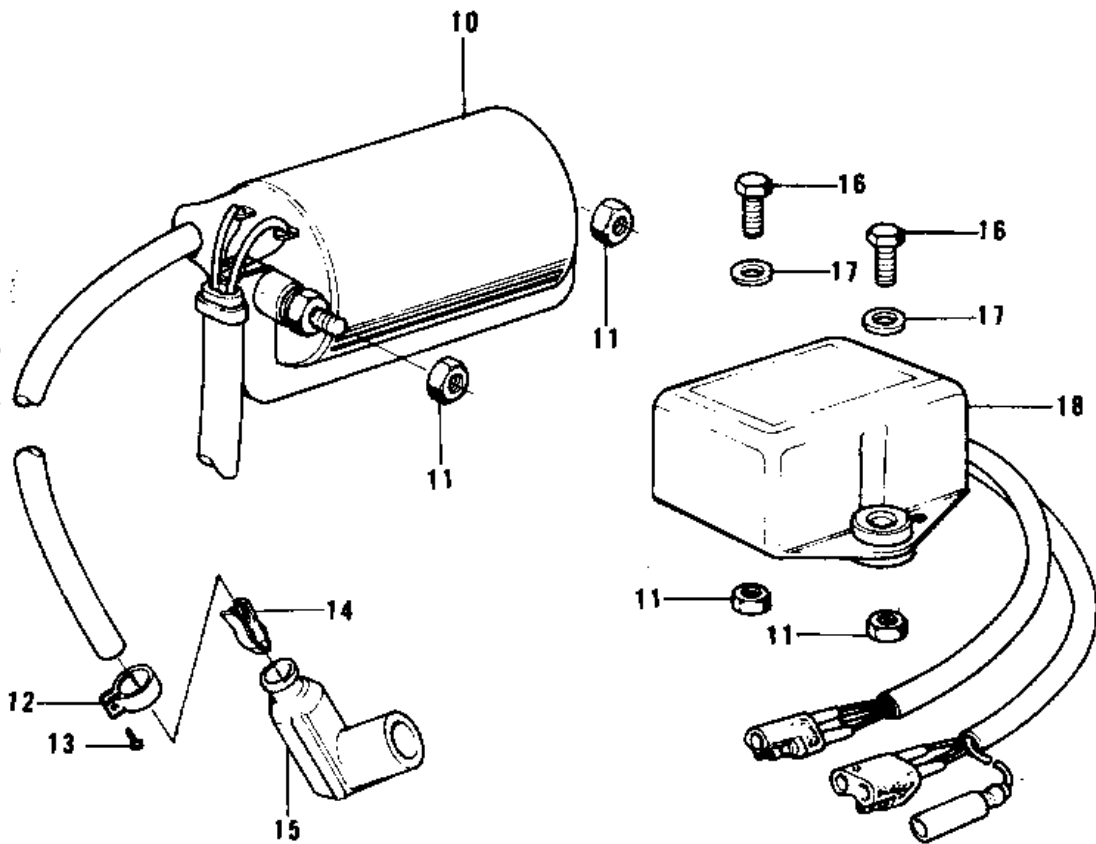

1975 KX125-A PARTS DIAGRAM

IGNITION ('74-'76 KX125/A/A3)

1975 KX125-A PARTS LIST

IGNITION ('74-'76 KX125/A/A3)

ITEM NAME	PART NUMBER	QUANTITY
BOLT (Ref # 1)	92001-1578	
WASHER SPRING 8MM (Ref # 2)	461F0800	
WASHER,PLAIN,8MM (Ref # 3)	92022-276	
ROTOR,MAGNETO (Ref # 4)	21007-026	
SCREW PAN HEAD 6X25 (Ref # 5)	220B0625	
WASHER SPRING 6MM (Ref # 6)	461F0600	
WASHER PLAIN 6MM (Ref # 7)	410B0600	
STATOR ASSY (Ref # 8)	21003-020	
WIRING HARNESS,MAGNET (Ref # 9)	21029-027	
COIL,IGNITION (Ref # 10)	21121-070	
NUT,6MM (Ref # 11)	92019-019	
CLAMP,SPARK PLUG CAP (Ref # 12)	92037-1173	
SCREW-PAN-CROS (Ref # 13)	220B0310	
TERMINAL,PLUG CAP (Ref # 14)	21169-001	
CAP,SPARK PLUG (Ref # 15)	21130-1006	
BOLT-UPSET (Ref # 16)	112G0618	
WASHER PLAIN (Ref # 17)	92022-024	
IGNITION UNIT (Ref # 18)	21119-018	