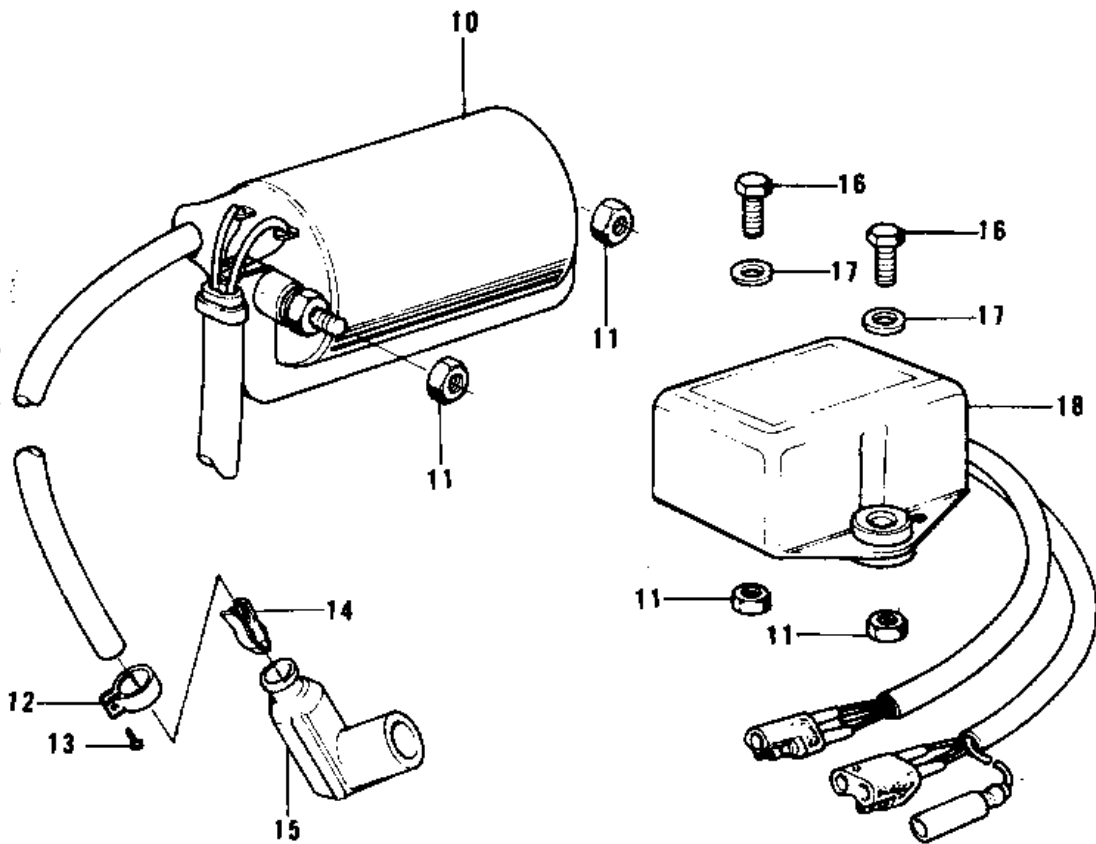

1976 KX125-A3 PARTS DIAGRAM

IGNITION ('74-'76 KX125/A/A3)

1976 KX125-A3 PARTS LIST

IGNITION ('74-'76 KX125/A/A3)

ITEM NAME	PART NUMBER	QUANTITY
BOLT (Ref # 1)	92001-1578	
WASHER SPRING 8MM (Ref # 2)	461F0800	
WASHER,PLAIN,8MM (Ref # 3)	92022-276	
ROTOR,MAGNETO (Ref # 4)	21007-026	
SCREW PAN HEAD 6X25 (Ref # 5)	220B0625	
WASHER SPRING 6MM (Ref # 6)	461F0600	
WASHER PLAIN 6MM (Ref # 7)	410B0600	
STATOR ASSY (Ref # 8)	21003-020	
WIRING HARNESS,MAGNET (Ref # 9)	21029-027	
COIL,IGNITION (Ref # 10)	21121-070	
NUT,6MM (Ref # 11)	92019-019	
CLAMP,SPARK PLUG CAP (Ref # 12)	92037-1173	
SCREW-PAN-CROS (Ref # 13)	220B0310	
TERMINAL,PLUG CAP (Ref # 14)	21169-001	
CAP,SPARK PLUG (Ref # 15)	21130-1006	
BOLT-UPSET (Ref # 16)	112G0618	
WASHER PLAIN (Ref # 17)	92022-024	
IGNITION UNIT (Ref # 18)	21119-018	