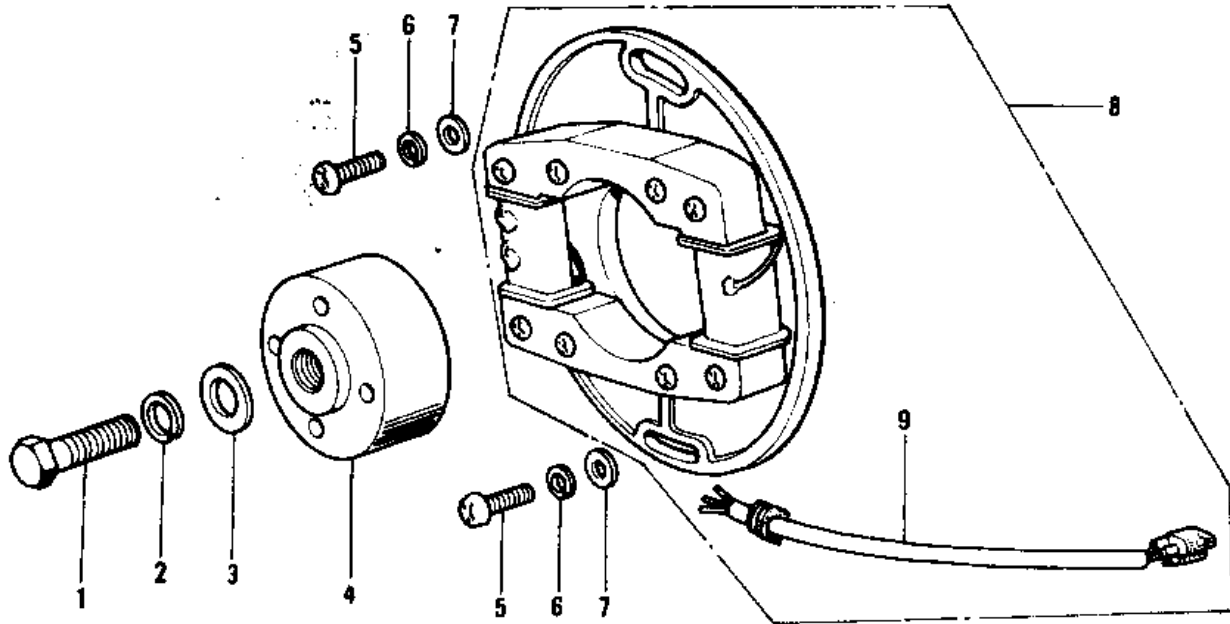

1976 KX125-A3 PARTS DIAGRAM

IGNITION ('74-'76 KX125/A/A3)

1976 KX125-A3 PARTS LIST

IGNITION ('74-'76 KX125/A/A3)

ITEM NAME	PART NUMBER	QUANTITY
BOLT (Ref # 1)	92001-1578	
WASHER SPRING 8MM (Ref # 2)	461F0800	
WASHER,PLAIN,8MM (Ref # 3)	92022-276	
ROTOR,MAGNETO (Ref # 4)	21007-026	
SCREW PAN HEAD 6X25 (Ref # 5)	220B0625	
WASHER SPRING 6MM (Ref # 6)	461F0600	
WASHER PLAIN 6MM (Ref # 7)	410B0600	
STATOR ASSY (Ref # 8)	21003-020	
WIRING HARNESS,MAGNET (Ref # 9)	21029-027	
COIL,IGNITION (Ref # 10)	21121-070	
NUT,6MM (Ref # 11)	92019-019	
CLAMP,SPARK PLUG CAP (Ref # 12)	92037-1173	
SCREW-PAN-CROS (Ref # 13)	220B0310	
TERMINAL,PLUG CAP (Ref # 14)	21169-001	
CAP,SPARK PLUG (Ref # 15)	21130-1006	
BOLT-UPSET (Ref # 16)	112G0618	
WASHER PLAIN (Ref # 17)	92022-024	
IGNITION UNIT (Ref # 18)	21119-018	