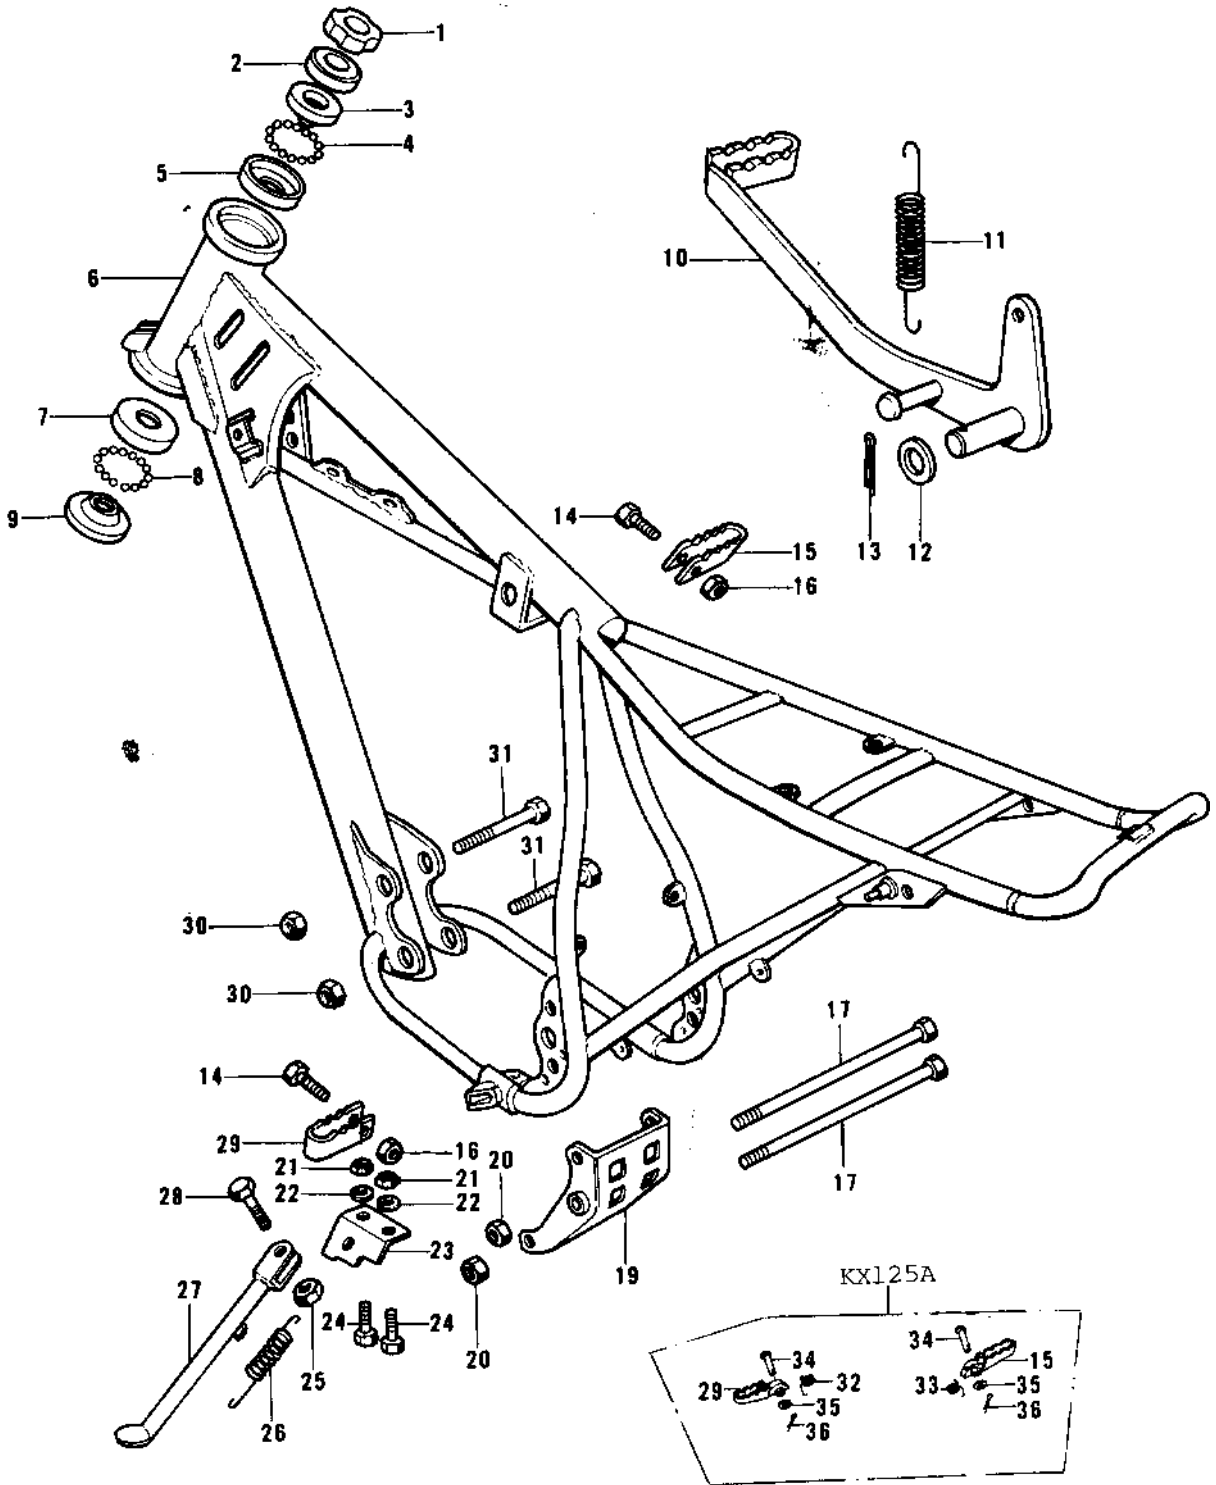

1974 KX125 PARTS DIAGRAM

FRAME/FRAME FITTINGS