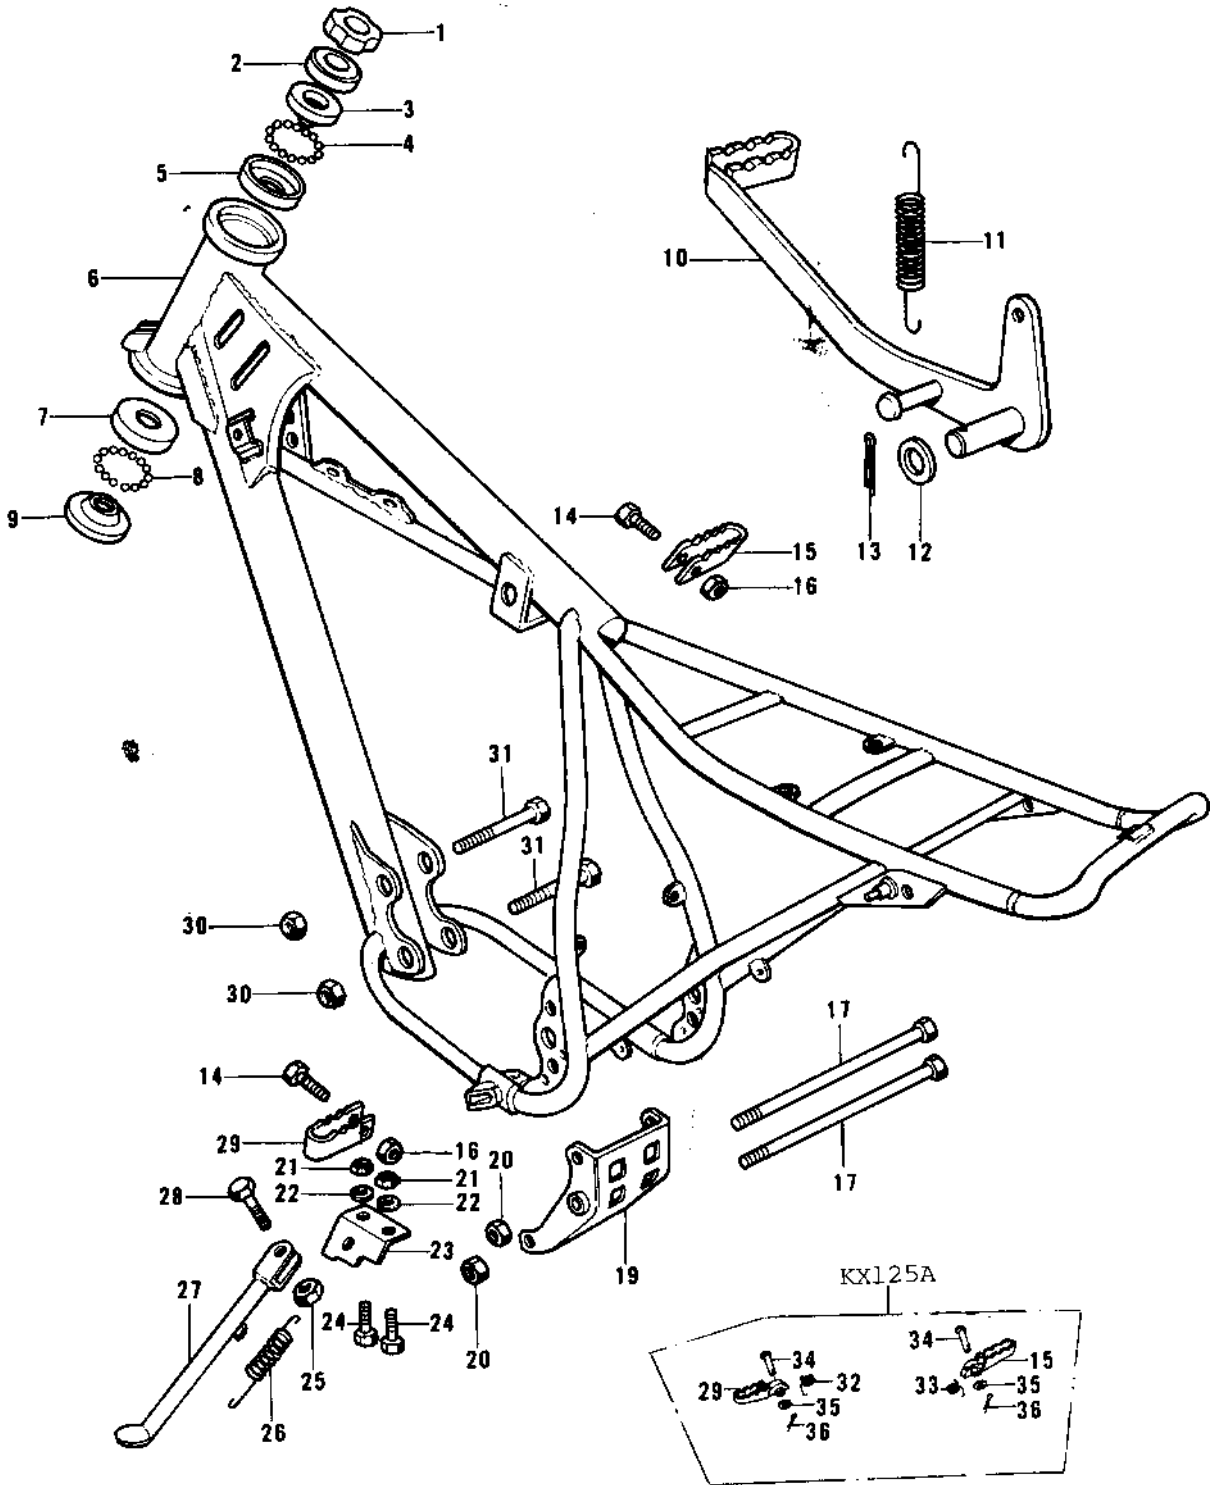

# 1976 KX125-A3 PARTS DIAGRAM

# 1976 KX125-A3 PARTS LIST

## FRAME/FRAME FITTINGS

ITEM NAME	PART NUMBER	QUANTITY
NUT,STEERING STEM (Ref # 1)	92090-022	
CAP,STEERING STEM (Ref # 2)	46098-012	
CONE,STRG STM BRG,UP (Ref # 3)	92047-014	
BALL STEEL 3/16' (Ref # 4)	600A0600	
RACE,STRG STM BEARING (Ref # 5)	92048-009	
FRAME (Ref # 6)	32002-091	
FRAME (Ref # 6)	32002-112	
RACE STEERING BEARING (Ref # 7)	92048-005	
BALL STEEL 1/4' (Ref # 8)	600A0800	
CONE STERNG BERG LOW (Ref # 9)	92047-010	
PEDAL,BRAKE (Ref # 10)	43001-063	
SPRING,BRAKE PEDAL (Ref # 11)	43005-026	
WASHER PLAIN 12MM (Ref # 12)	410B1200	
PIN COTTER 2.5X20 (Ref # 13)	550D2520	
BOLT,HEX HEAD,8X38 (Ref # 14)	110B0838	
BAR,R.H FOOTREST (Ref # 15)	34028-018	
BAR,FOOTREST,R.H (Ref # 15)	34028-026	
NUT,8MM (Ref # 16)	92019-018	
BOLT,HEX HEAD,10X125 (Ref # 17)	92001-1248	
BRACKET,ENGINE (Ref # 19)	32117-007	
NUT,10MM (Ref # 20)	92019-016	
NUT 8MM (Ref # 21)	312B0800	
WASHER SPRING 8MM (Ref # 22)	461F0800	
BRACKET,SIDE STAND (Ref # 23)	34008-009	
BOLT-SMALL-UPSET,8X22 (Ref # 24)	115B0822	
NUT 10MM (Ref # 25)	315B1000	
SPRING-SIDE STAND (Ref # 26)	34025-004	
STAND-SIDE (Ref # 27)	34024-045	
BOLT,10X28 (Ref # 28)	113G1028	

### FRAME/FRAME FITTINGS

ITEM NAME	PART NUMBER	QUANTITY
BAR,L.H FOOTREST (Ref # 29)	34028-017	
BAR,FOOTREST,L.H (Ref # 29)	34028-025	
NUT,8MM (Ref # 30)	92019-018	
BOLT,HEX HEAD,8X65 (Ref # 31)	110B0865	
SPRING,L.H,FOOTREST (Ref # 32)	92081-1254	
SPRING,R.H,FOOTREST (Ref # 33)	92081-1255	
PIN,FOOTREST BAR FIT (Ref # 34)	92043-115	
WASHER PLAIN 8MM (Ref # 35)	410B0800	
PIN,COTTER,2.5X15 (Ref # 36)	550D2515	