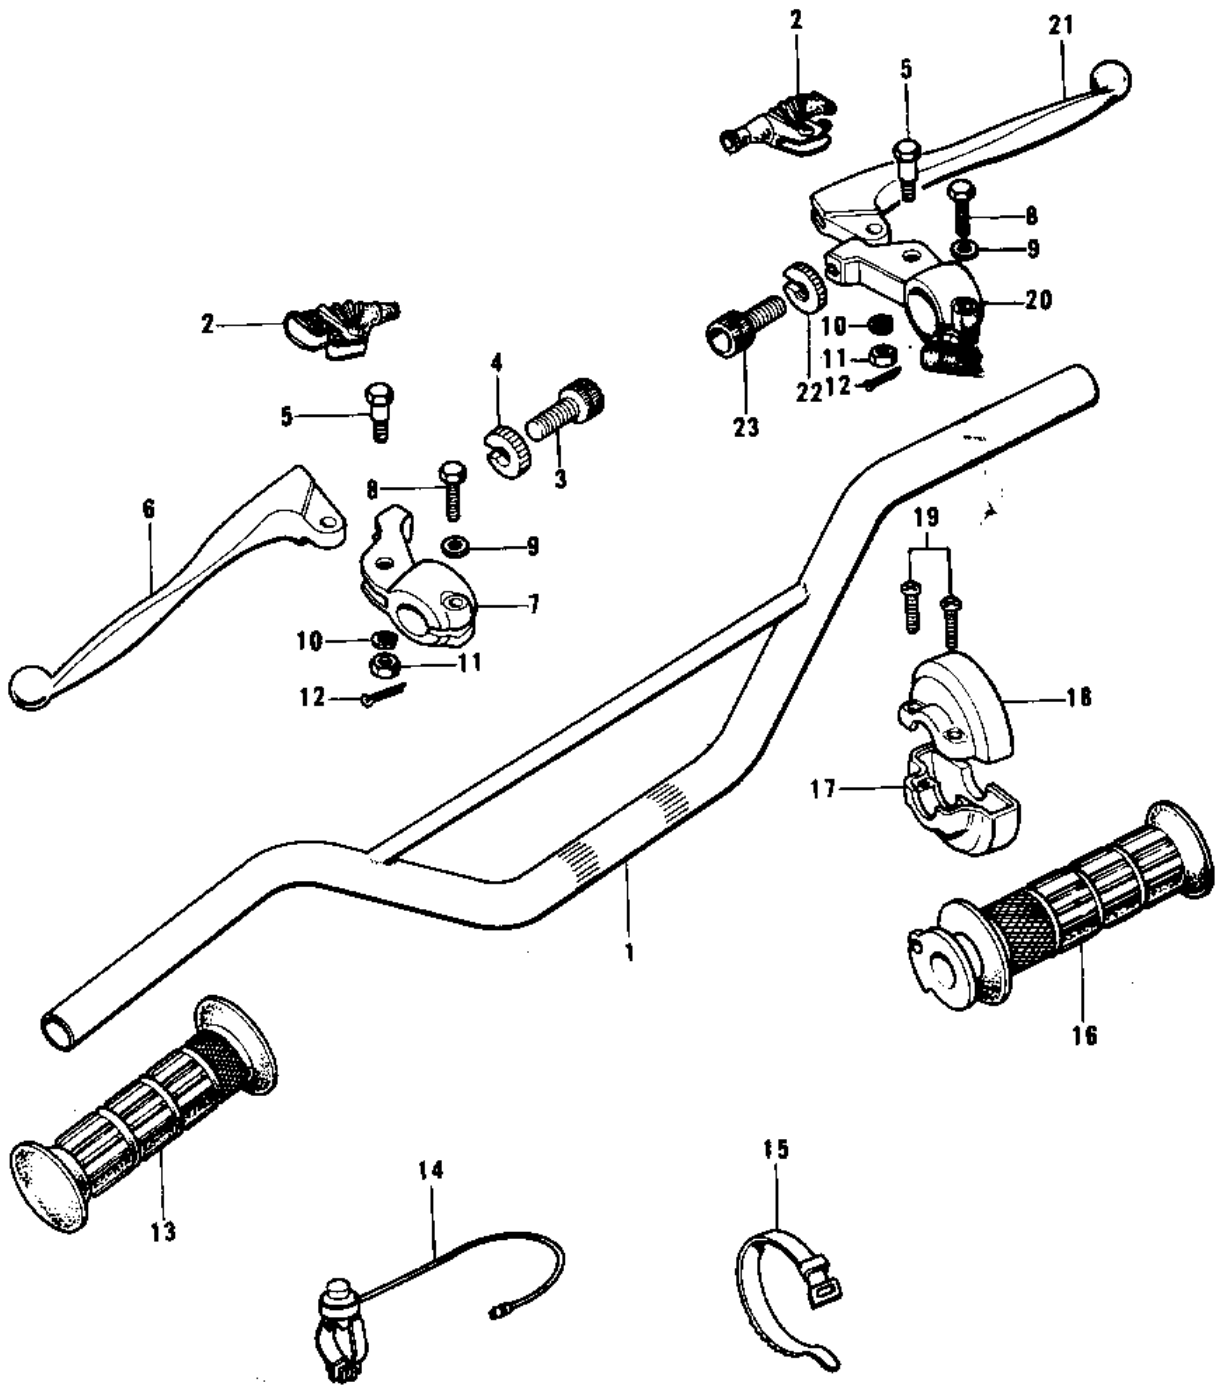

1975 KX125-A PARTS DIAGRAM

HANDLEBAR ('74-'76 KX125/A/A3)

1975 KX125-A PARTS LIST

HANDLEBAR ('74-'76 KX125/A/A3)

ITEM NAME	PART NUMBER	QUANTITY
HANDLEBAR (Ref # 1)	46004-028	
BOOTS,LEVER HOLDER (Ref # 2)	49006-1017	
SCREW,CABLE ADJUST (Ref # 3)	46055-009	
NUT-LOCK (Ref # 4)	46056-005	
NUT,CABLE ADJUST LOCK (Ref # 4)	46056-006	
BOLT,HEX HEAD,6MM (Ref # 5)	92001-140	
LEVER,CLUTCH (Ref # 6)	46092-020	
LEVER, CLUTCH (Ref # 6)	46092-021	
HOLDER,CLUTCH LEVER (Ref # 7)	46094-014	
BOLT, HEX HEAD 6X22 (Ref # 8)	110N0622	
WASHER PLAIN 6MM (Ref # 9)	411B0600	
WASHER SPRING 6MM (Ref # 10)	461F0600	
NUT CASTLE (Ref # 11)	320B0600	
PIN COTTER 1.6X15 (Ref # 12)	550D1615	
RUBBER,L.H GRIP (Ref # 13)	46075-025	
SWITCH,ASSY,ENG STOP (Ref # 14)	27010-1018	
BAND,SHORT (Ref # 15)	92072-030	
GRIP ASSY,THROTTLE (Ref # 16)	46019-033	
CASE,R.H LOWER (Ref # 17)	46023-018	
CASE,R.H UPPER (Ref # 18)	46041-022	
SCREW PAN HEAD 5X20 (Ref # 19)	220E0520	
HOLDER,FR BRAKE LEVER (Ref # 20)	46060-010	
LEVER,FRONT BRAKE (Ref # 21)	46058-017	
FRONT BRAKE LEVER (Ref # 21)	46058-018	
NUT,CABLE ADJUST LOCK (Ref # 22)	46056-006	
SCREW,CABLE ADJUST (Ref # 23)	46055-010	