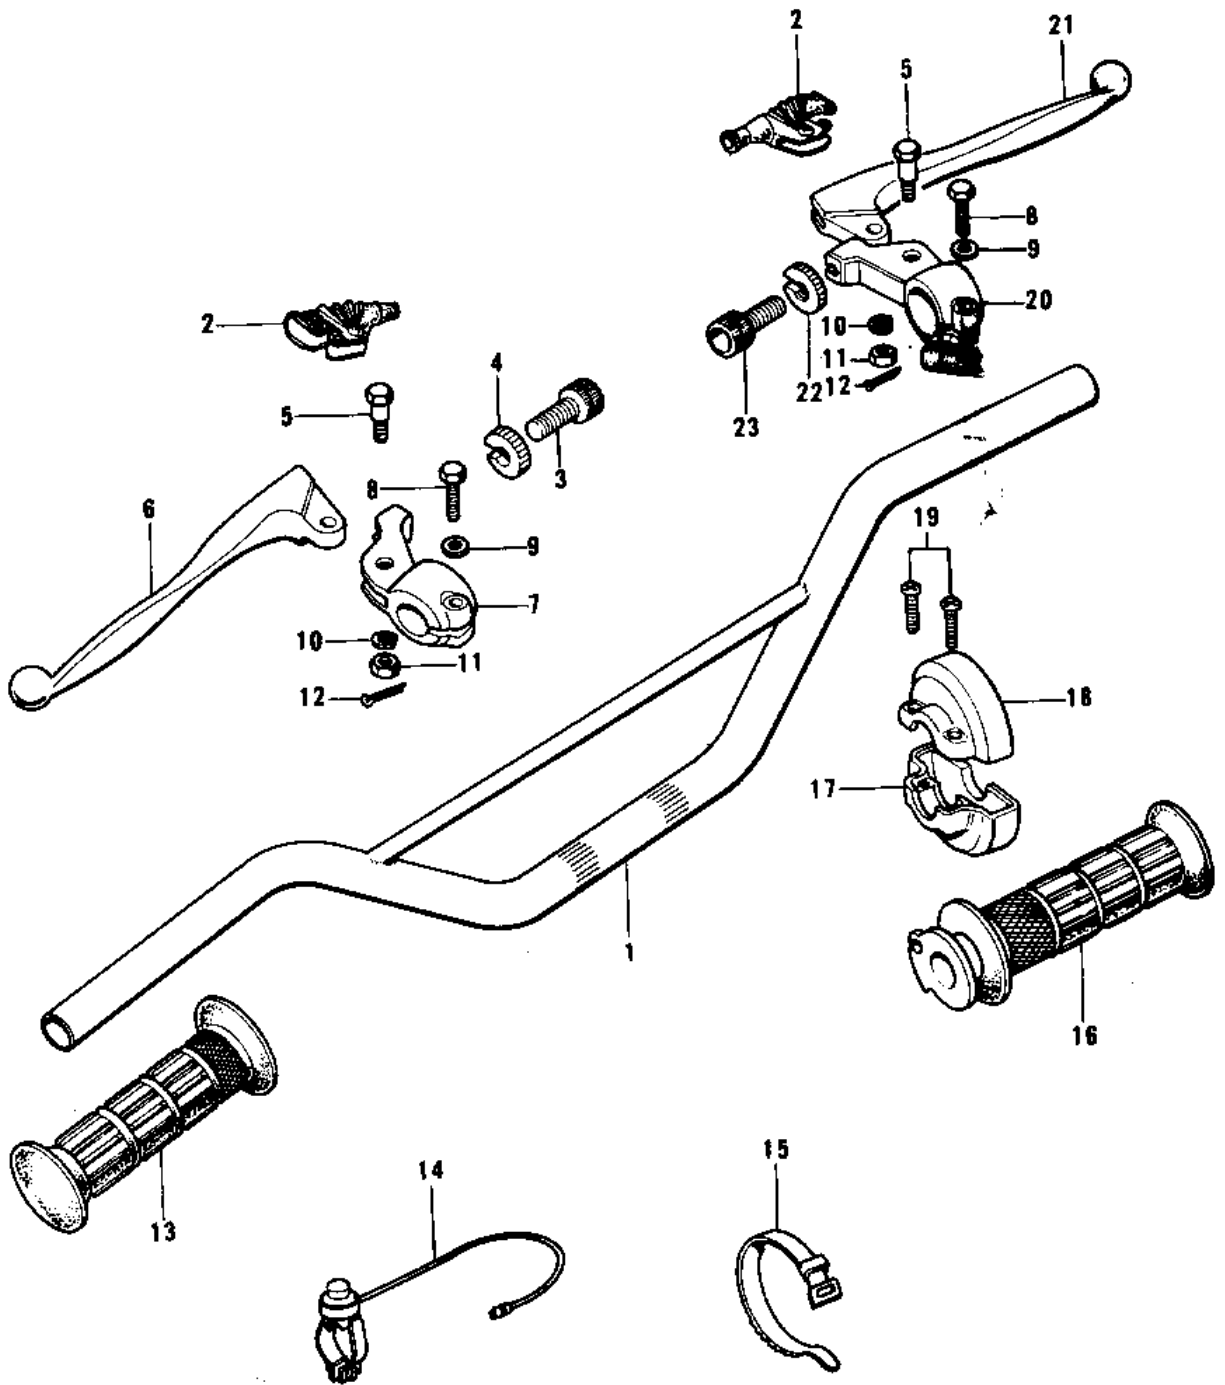

# 1976 KX125-A3 PARTS DIAGRAM

HANDLEBAR ('74-'76 KX125/A/A3)

# 1976 KX125-A3 PARTS LIST

HANDLEBAR ('74-'76 KX125/A/A3)

ITEM NAME	PART NUMBER	QUANTITY
HANDLEBAR (Ref # 1)	46004-028	
BOOTS,LEVER HOLDER (Ref # 2)	49006-1017	
SCREW,CABLE ADJUST (Ref # 3)	46055-009	
NUT-LOCK (Ref # 4)	46056-005	
NUT,CABLE ADJUST LOCK (Ref # 4)	46056-006	
BOLT,HEX HEAD,6MM (Ref # 5)	92001-140	
LEVER,CLUTCH (Ref # 6)	46092-020	
LEVER, CLUTCH (Ref # 6)	46092-021	
HOLDER,CLUTCH LEVER (Ref # 7)	46094-014	
BOLT, HEX HEAD 6X22 (Ref # 8)	110N0622	
WASHER PLAIN 6MM (Ref # 9)	411B0600	
WASHER SPRING 6MM (Ref # 10)	461F0600	
NUT CASTLE (Ref # 11)	320B0600	
PIN COTTER 1.6X15 (Ref # 12)	550D1615	
RUBBER,L.H GRIP (Ref # 13)	46075-025	
SWITCH,ASSY,ENG STOP (Ref # 14)	27010-1018	
BAND,SHORT (Ref # 15)	92072-030	
GRIP ASSY,THROTTLE (Ref # 16)	46019-033	
CASE,R.H LOWER (Ref # 17)	46023-018	
CASE,R.H UPPER (Ref # 18)	46041-022	
SCREW PAN HEAD 5X20 (Ref # 19)	220E0520	
HOLDER,FR BRAKE LEVER (Ref # 20)	46060-010	
LEVER,FRONT BRAKE (Ref # 21)	46058-017	
FRONT BRAKE LEVER (Ref # 21)	46058-018	
NUT,CABLE ADJUST LOCK (Ref # 22)	46056-006	
SCREW,CABLE ADJUST (Ref # 23)	46055-010	