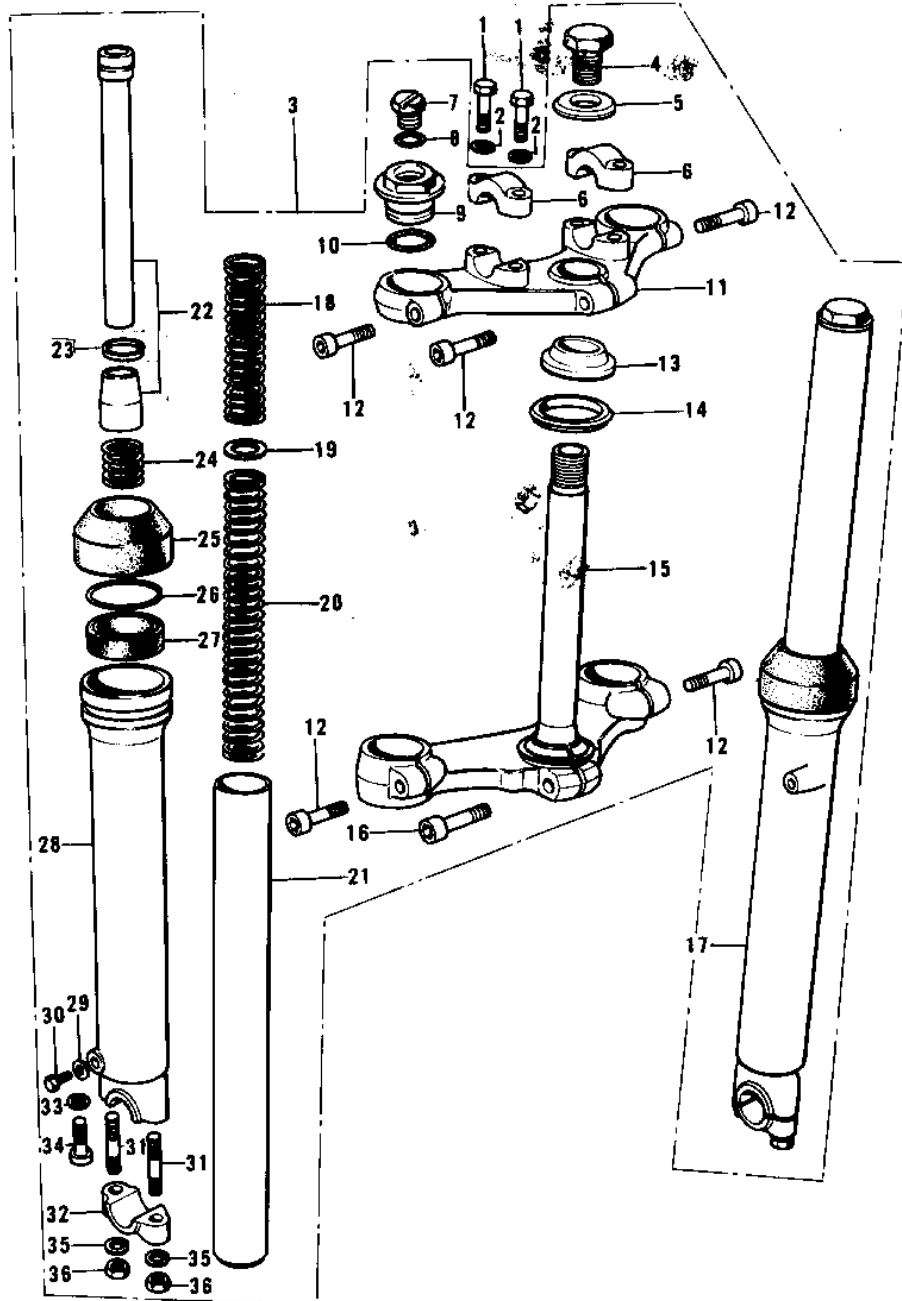

1976 KX125-A3 PARTS DIAGRAM

FRONT FORK

1976 KX125-A3 PARTS LIST

FRONT FORK

ITEM NAME	PART NUMBER	QUANTITY
BOLT 8X38 (Ref # 1)	92001-1405	
WASHER SPRING 8MM (Ref # 2)	461F0800	
FORK-FRONT (Ref # 3)	44001-142	
BOLT,STEERING STEM (Ref # 4)	44041-077	
WASHER,STEERING STEM (Ref # 5)	44043-056	
HOLDER,HANDLEBAR (Ref # 6)	46012-012	
HOLDER,HANDLEBAR (Ref # 6)	46012-014	
BOLT,HEX HEAD,12MM (Ref # 7)	44041-069	
O RING (Ref # 8)	44045-048	
BOLT,FORK TOP (Ref # 9)	44032-011	
"O" RING,FORK TOP (Ref # 10)	44046-021	
HEAD,STEERING STEM (Ref # 11)	44039-066	
HEAD,STEERING STEM (Ref # 11)	44039-070	
BOLT,HEX HEAD,8X34 (Ref # 12)	44041-070	
CONE STERNG BERG LOW (Ref # 13)	92047-010	
SEAL,STEERING STEM (Ref # 14)	44010-027	
STEM,STEERING (Ref # 15)	44037-083	
BOLT,SPECIAL 10X42 (Ref # 16)	44041-073	
TUBE,RH,FORK OUTER (Ref # 17)	44006-1045	
SPRING,FORK,SHORT (Ref # 18)	44026-058	
SEAT,FORK SPRING (Ref # 19)	44029-021	
SPRING,FORK,LONG (Ref # 20)	44026-057	
TUBE,FORK INNER (Ref # 21)	44013-047	
CYLINDER-FORK (Ref # 22)	44022-023	
RING (Ref # 23)	44025-002	
SPRING,FORK CYLINDER (Ref # 24)	44026-054	
DUST SHIELD,FORK (Ref # 25)	44010-026	
CIRCLIP,45MM (Ref # 26)	44044-020	
OIL SEAL,FORK (Ref # 27)	44009-018	

1976 KX125-A3 PARTS LIST

FRONT FORK

ITEM NAME	PART NUMBER	QUANTITY
TUBE,LH,FORK OUTER (Ref # 28)	44005-1045	
BOLT-UPSET,6X8 (Ref # 29)	112B0608	
GASKET,DRAIN PLUG (Ref # 30)	44045-047	
STUD,8X35 (Ref # 31)	92004-1009	
HOLDER,FRONT AXLE (Ref # 32)	44063-009	
GASKET,FORK CYL BOLT (Ref # 33)	44045-051	
BOLT,FORK CYLINDER (Ref # 34)	44041-078	
WASHER SPRING 8MM (Ref # 35)	461F0800	
NUT,8MM (Ref # 36)	312G0800	