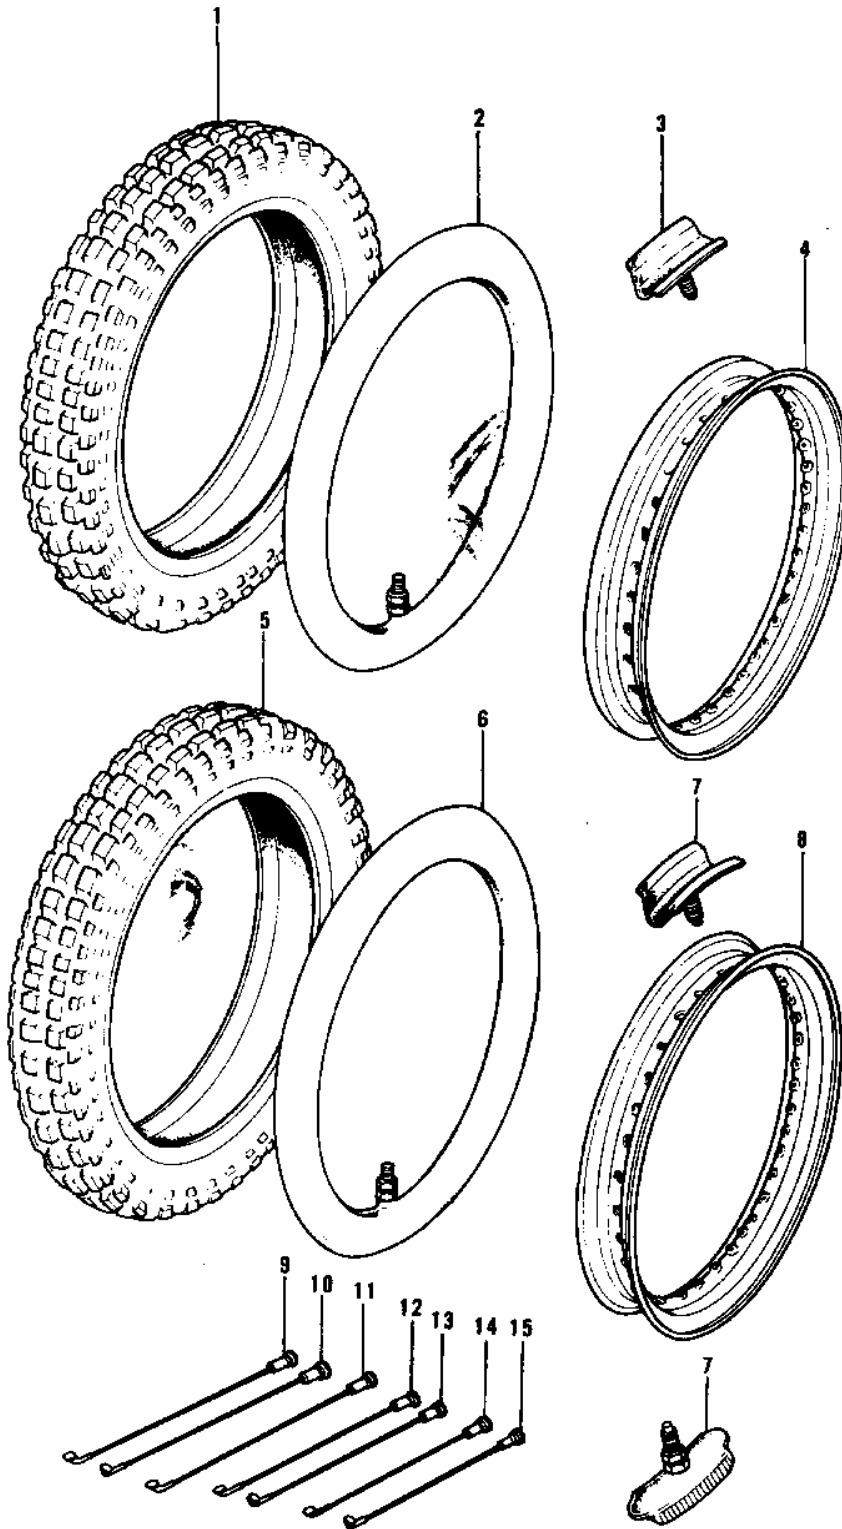

# 1975 KX125-A PARTS DIAGRAM

WHEELS/TIRES (74-'76 KX125/A/A3)

## 1975 KX125-A PARTS LIST

WHEELS/TIRES ('74-'76 KX125/A/A3)

ITEM NAME	PART NUMBER	QUANTITY
TIRE 300-21 DUN MX (Ref # 1)	41017-012	
TUBE,2.75/3.70-21 (Ref # 2)	41022-1021	
PROTECTOR,BEAD 1.60A (Ref # 3)	41024-010	
RIM,1.60AX21E (Ref # 4)	41025-076	
*** N.L.A.*** (Canada) (Ref # 5)	41017-015	
TUBE 350/375/410-18 (Ref # 6)	41022-031	
PROTECTOR,BEAD,1.85B (Ref # 7)	41024-011	
RIM,1.85BX18E (Ref # 8)	41025-077	
SPOKE-ASY,FR INNER (Ref # 9)	41027-068	
SPOKE-ASY FR OUTER (Ref # 10)	41028-068	
SPOKE-ASY,FR (Ref # 11)	41027-069	
SPOKE-ASY,RR INNER L (Ref # 12)	41027-070	
SPOKE-ASY RR OUTER L (Ref # 13)	41028-069	
SPOKE-ASY,RR INNER R (Ref # 14)	41027-071	
SPOKE-ASY RR OUTER R (Ref # 15)	41028-070	