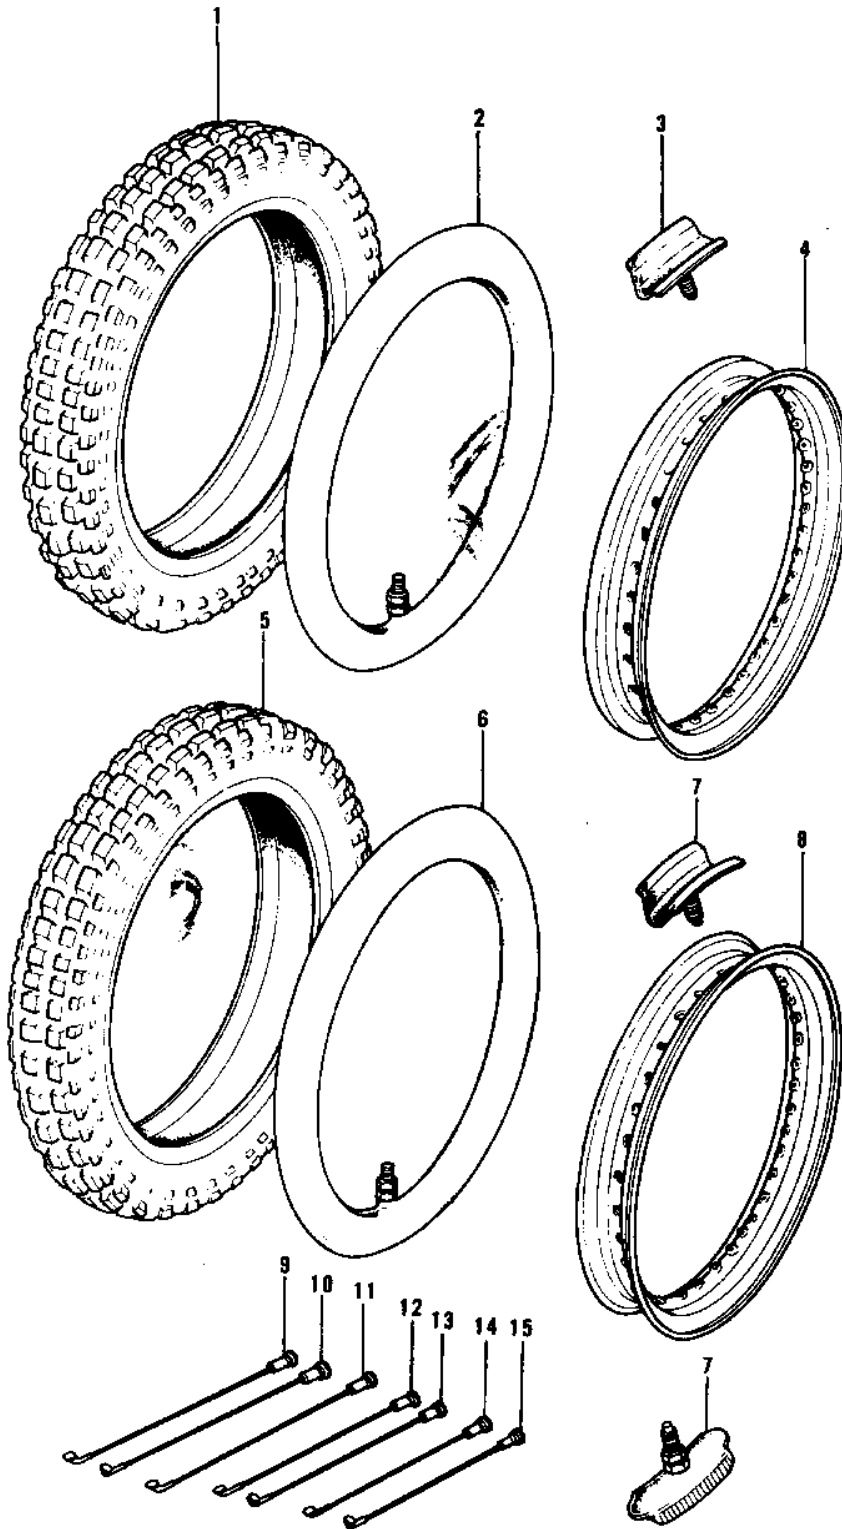

1976 KX125-A3 PARTS DIAGRAM

WHEELS/TIRES (74-'76 KX125/A/A3)

1976 KX125-A3 PARTS LIST

WHEELS/TIRES ('74-'76 KX125/A/A3)

ITEM NAME	PART NUMBER	QUANTITY
TIRE 300-21 DUN MX (Ref # 1)	41017-012	
TUBE,2.75/3.70-21 (Ref # 2)	41022-1021	
PROTECTOR,BEAD 1.60A (Ref # 3)	41024-010	
RIM,1.60AX21E (Ref # 4)	41025-076	
*** N.L.A.*** (Canada) (Ref # 5)	41017-015	
TUBE 350/375/410-18 (Ref # 6)	41022-031	
PROTECTOR,BEAD,1.85B (Ref # 7)	41024-011	
RIM,1.85BX18E (Ref # 8)	41025-077	
SPOKE-ASY,FR INNER (Ref # 9)	41027-068	
SPOKE-ASY FR OUTER (Ref # 10)	41028-068	
SPOKE-ASY,FR (Ref # 11)	41027-069	
SPOKE-ASY,RR INNER L (Ref # 12)	41027-070	
SPOKE-ASY RR OUTER L (Ref # 13)	41028-069	
SPOKE-ASY,RR INNER R (Ref # 14)	41027-071	
SPOKE-ASY RR OUTER R (Ref # 15)	41028-070	