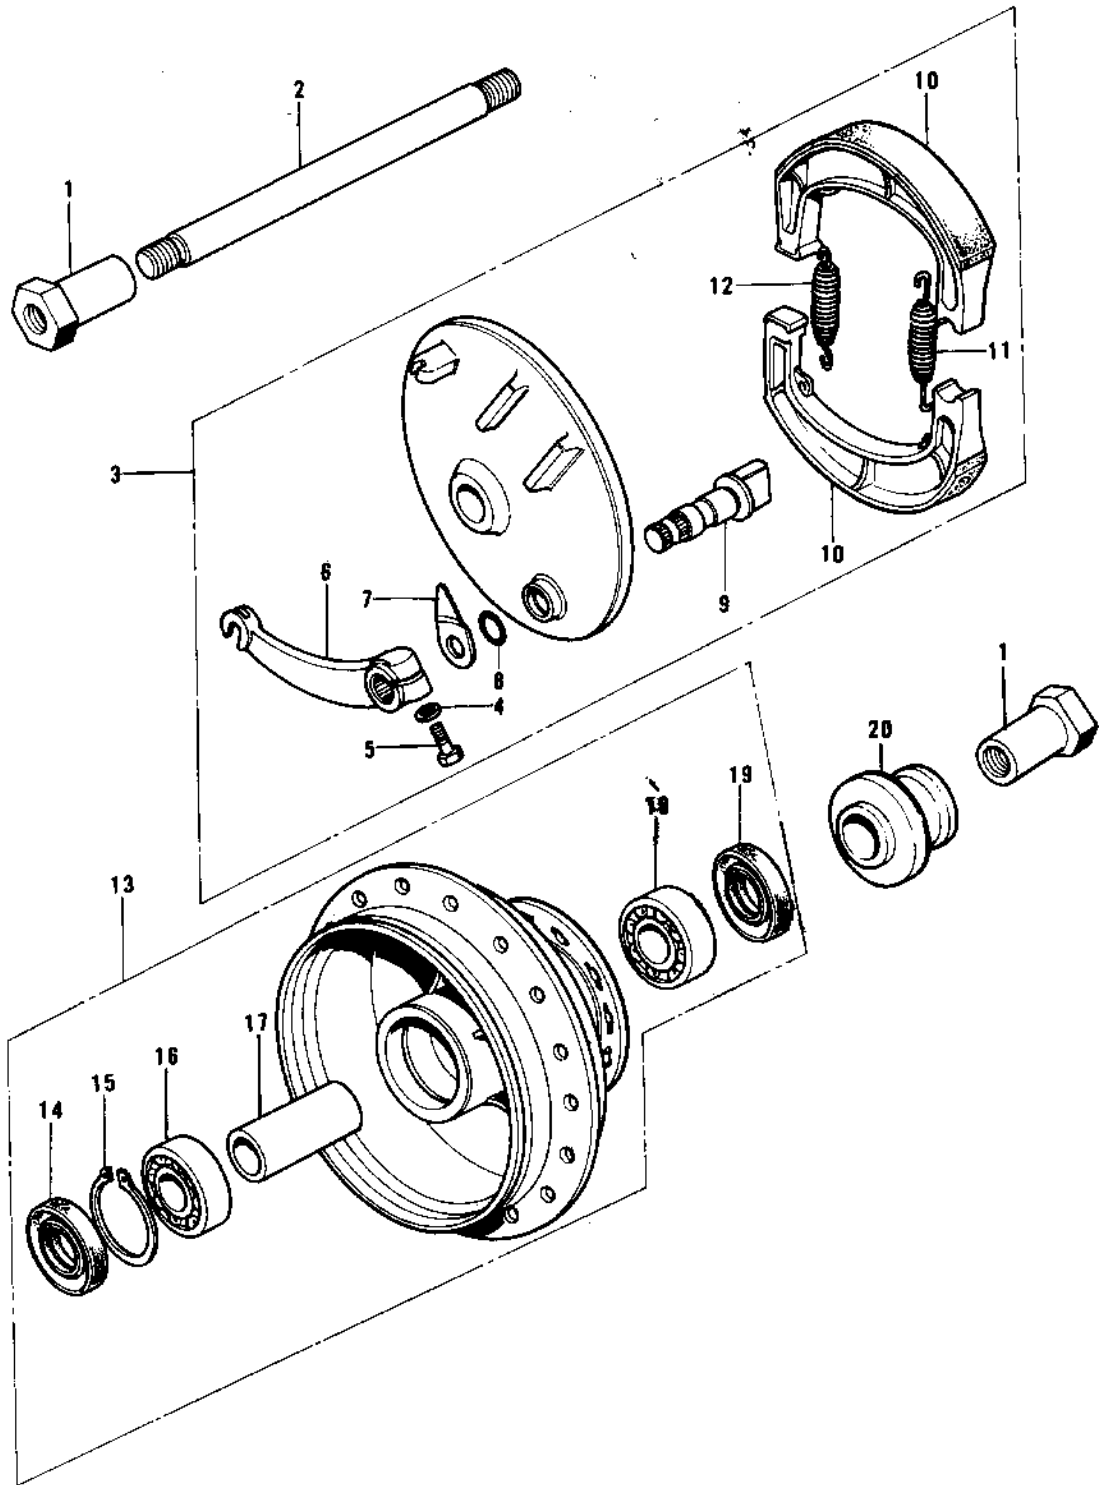

1975 KX125-A PARTS DIAGRAM

FRONT HUB/BRAKE ('74-'76 KX125/A/A3)

1975 KX125-A PARTS LIST

FRONT HUB/BRAKE ('74-'76 KX125/A/A3)

ITEM NAME	PART NUMBER	QUANTITY
COLLAR,FRONT AXLE (Ref # 1)	41069-024	
AXLE,FRONT (Ref # 2)	41068-043	
PANEL ASY,FR BK,BLACK (Ref # 3)	41035-049-21	
PANEL-ASY,FR BRK (Ref # 3)	41035-077-21	
WASHER PLAIN 6MM (Ref # 4)	410B0600	
BOLT 6X22 (Ref # 5)	112B0622	
LEVER,FRNT BRAKE CAM (Ref # 6)	41053-020	
INDICATOR,FR BRK PNL (Ref # 7)	41085-002	
"O" RING,11MM (Ref # 8)	92055-004	
CAM SHAFT,FRONT BRAKE (Ref # 9)	41050-012	
SHOE,BRAKE (Ref # 10)	41048-015	
SPRING,BRAKE SHOE (Ref # 11)	92081-1766	
SPRING,BRAKE SHOE (Ref # 12)	92081-1550	
DRUM ASY,FR BK,BLACK (Ref # 13)	41034-031-21	
OIL SEAL,FR BK DRUM (Ref # 14)	92050-059	
CIRCLIP.37MM (Ref # 15)	481J3700	
BEARING BALL #6301 (Ref # 16)	601B6301	
SPACER,FR HUB BEARING (Ref # 17)	41039-025	
BEARING BALL #6201 (Ref # 18)	601B6201	
UNAVAILABLE IN PRICE BOOK (Ref # 19)	654A103208	
COLLAR,FRONT AXLE (Ref # 20)	41069-025	