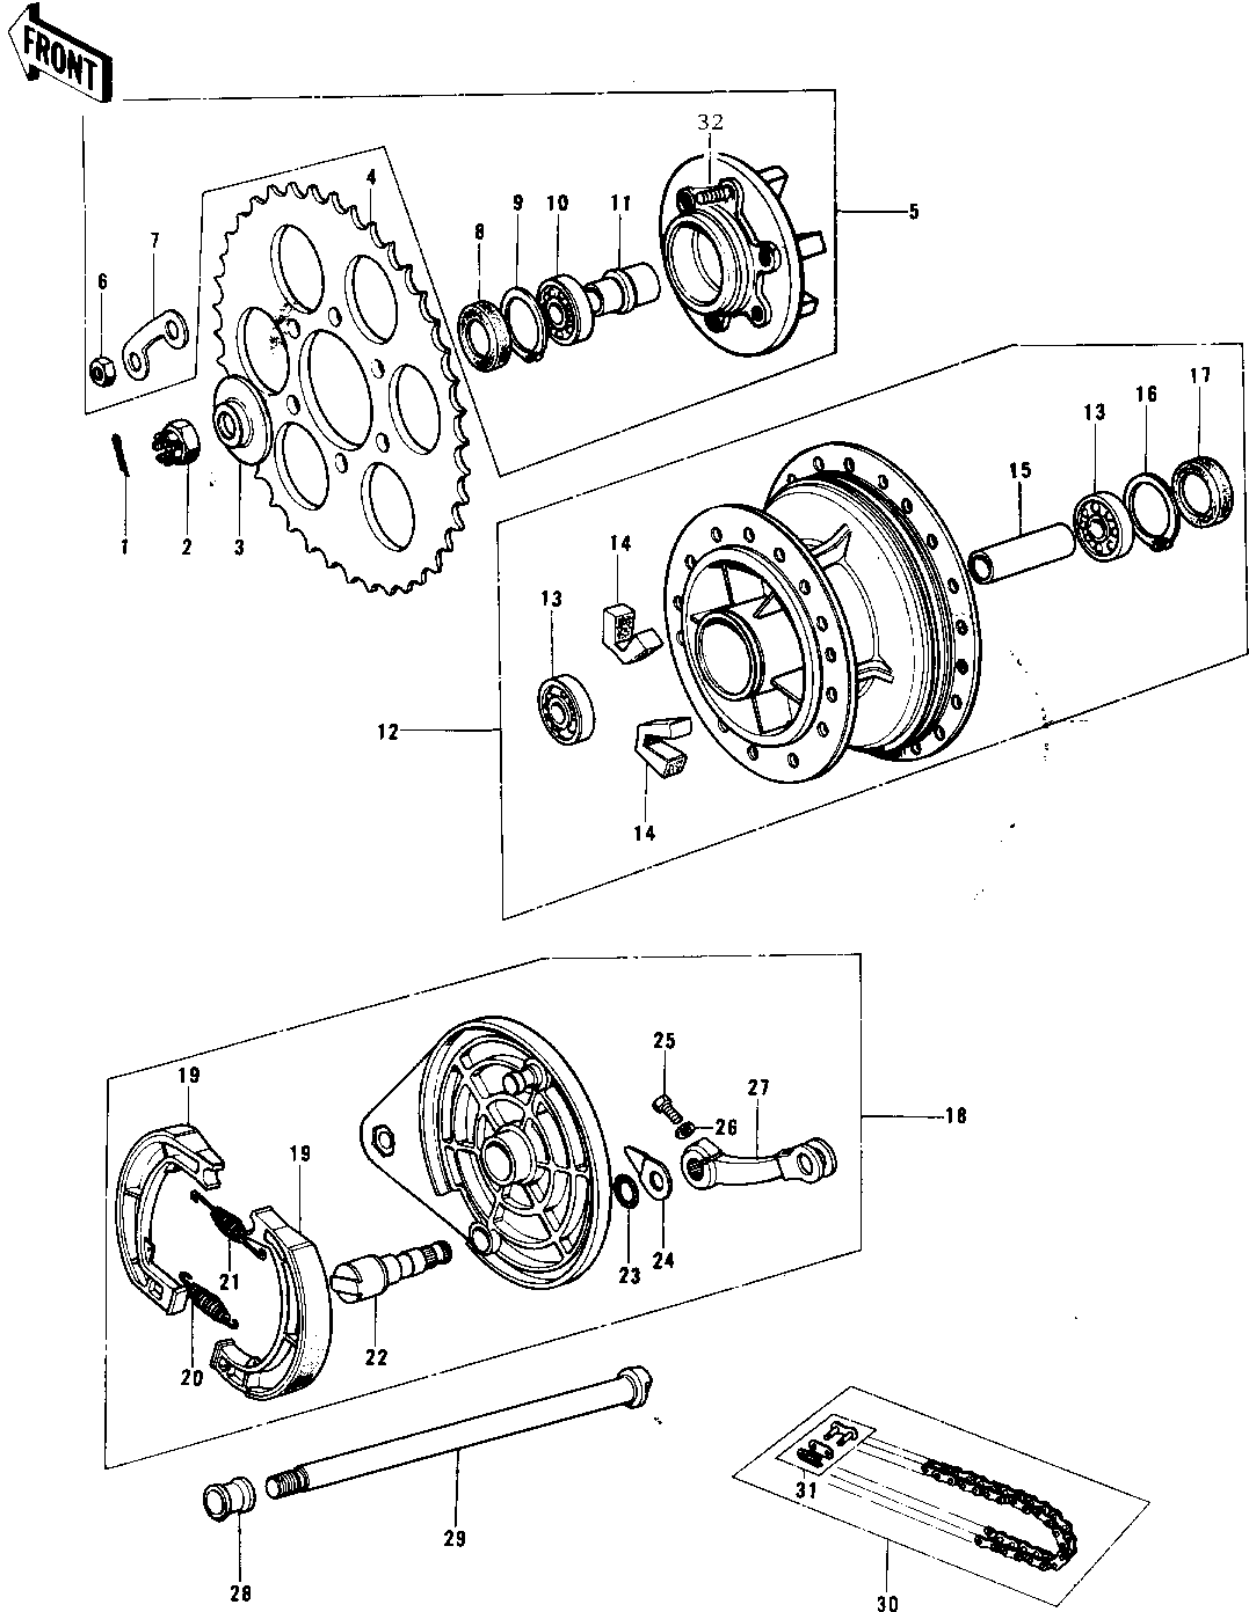

# 1974 KX125 PARTS DIAGRAM

REAR HUB/BRAKE/CHAIN ('74-'76 KX125/A/A3)

# 1974 KX125 PARTS LIST

REAR HUB/BRAKE/CHAIN ('74-'76 KX125/A/A3)

ITEM NAME	PART NUMBER	QUANTITY
PIN-COTTER,4.0X35 (Ref # 1)	550D4035	1
NUT CASTLE 14MM (Ref # 2)	92103-006	1
COLLAR,REAR AXLE,L.H (Ref # 3)	42032-048	1
REAR SPROCKET,60T (Ref # 4)	42041-141	1
COUPLING ASY,RR HUB (Ref # 5)	42008-019-21	1
NUT,8MM (Ref # 6)	311B0800	6
WASHER,SPROCKET LOCK (Ref # 7)	92088-019	3
OIL SEAL,RR HUB BRNG (Ref # 8)	92050-060	1
CIRCLIP,42MM (Ref # 9)	92033-1041	1
BEARING BALL #6004 (Ref # 10)	601B6004	1
SLEEVE,RR HUB COUPLNG (Ref # 11)	42036-018	1
DRUM ASY,RR BK,BLACK (Ref # 12)	42005-038-21	1
DRUM ASY,RR BK,BLACK (Ref # 12)	42005-047-21	1
BEARING BALL #6202 (Ref # 13)	601B6202	2
DAMPER,REAR HUB SHOCK (Ref # 14)	42014-023	6
SPACER,RR HUB BEARING (Ref # 15)	42010-029	1
SPACER,RR HUB BEARING (Ref # 15)	42010-029	1
CIRCLIP,35MM (Ref # 16)	481J3500	1
OIL SEAL,TCY22358 (Ref # 17)	654A223508	1
PANEL ASY,RR BK,BLACK (Ref # 18)	42006-044-21	1
PANEL-ASY,RR BRK (Ref # 18)	42006-073-21	1
SHOE,BRAKE (Ref # 19)	42019-010	2
SPRING,BRAKE SHOE (Ref # 20)	92081-1550	1
SPRING,BRAKE SHOE (Ref # 21)	92081-1766	1
CAM SHAFT,REAR BRAKE (Ref # 22)	42026-025	1
"0" RING,11MM (Ref # 23)	92055-004	1
INDICATOR,FR BRK PNL (Ref # 24)	41085-002	1
BOLT 6X22 (Ref # 25)	112B0622	1
WASHER PLAIN 6MM (Ref # 26)	410B0600	1

## 1974 KX125 PARTS LIST

REAR HUB/BRAKE/CHAIN ('74-'76 KX125/A/A3)

ITEM NAME	PART NUMBER	QUANTITY
LEVER,REAR BRAKE CAM (Ref # 27)	42029-030	1
COLLAR,REAR AXLE,R.H (Ref # 28)	42032-047	1
AXLE,REAR (Ref # 29)	42031-046	1
DR CHAIN 428X124 (Ref # 30)	92057-088	1
JOINT-CHAIN (Ref # 31)	92058-1015	1
STUD,8X17 (Ref # 32)	92004-1015	6