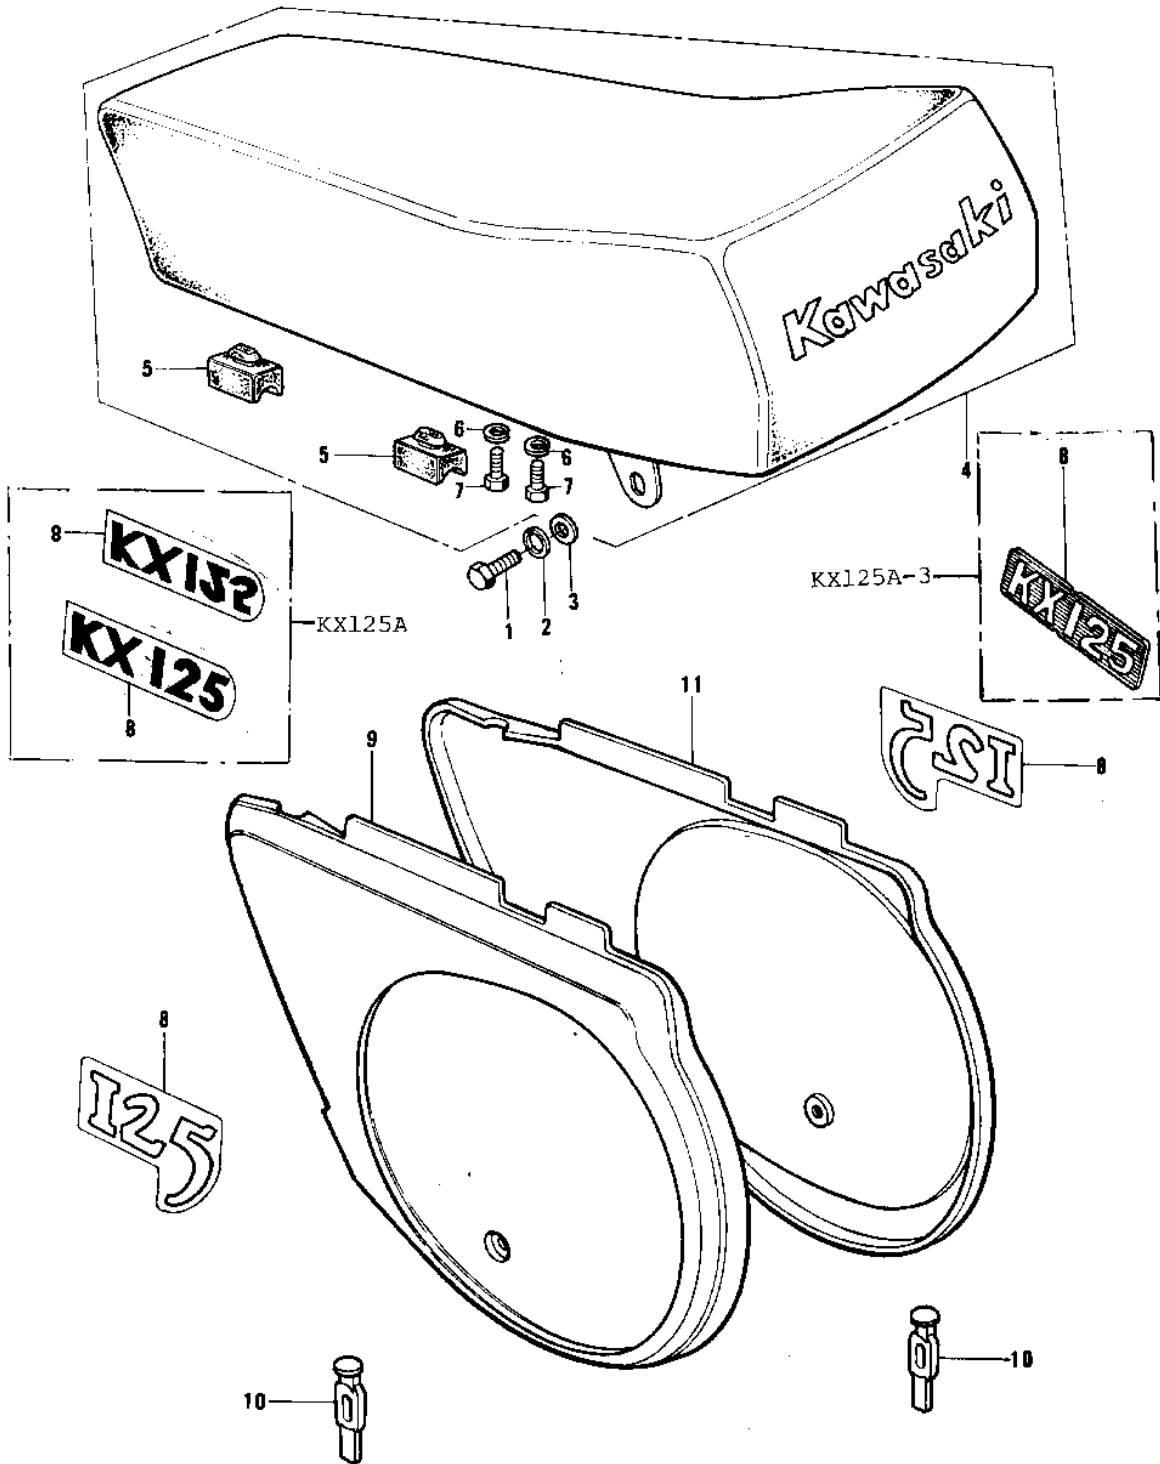

1974 KX125 PARTS DIAGRAM

SEAT/SIDE COVERS ('74-'76 KX125/A/A3)

1974 KX125 PARTS LIST

SEAT/SIDE COVERS ('74-'76 KX125/A/A3)

ITEM NAME	PART NUMBER	QUANTITY
BOLT HEX HEAD 8X16 (Ref # 1)	110N0816	2
WASHER SPRING 8MM (Ref # 2)	461F0800	2
WASHER,PLAIN,8MM (Ref # 3)	411D0800	2
SEAT (Ref # 4)	53001-101	1
DAMPER RUBBER,SEAT (Ref # 5)	92075-216	4
WASHER SPRING 6MM (Ref # 6)	461F0600	4
BOLT-UPSET,6X12 (Ref # 7)	112G0612	4
EMBLEM,SIDE COVER (Ref # 8)	56018-172	2
EMBLEM SIDE COVER (Ref # 8)	56018-206	2
EMBLEM,SIDE COVER (Ref # 8)	56018-227	2
COVER,L.H SIDE,BLACK (Ref # 9)	36001-047-21	1
BAND,SIDE COVER (Ref # 10)	92072-069	2
COVER,RH SIDE,BLACK (Ref # 11)	36007-041-21	1