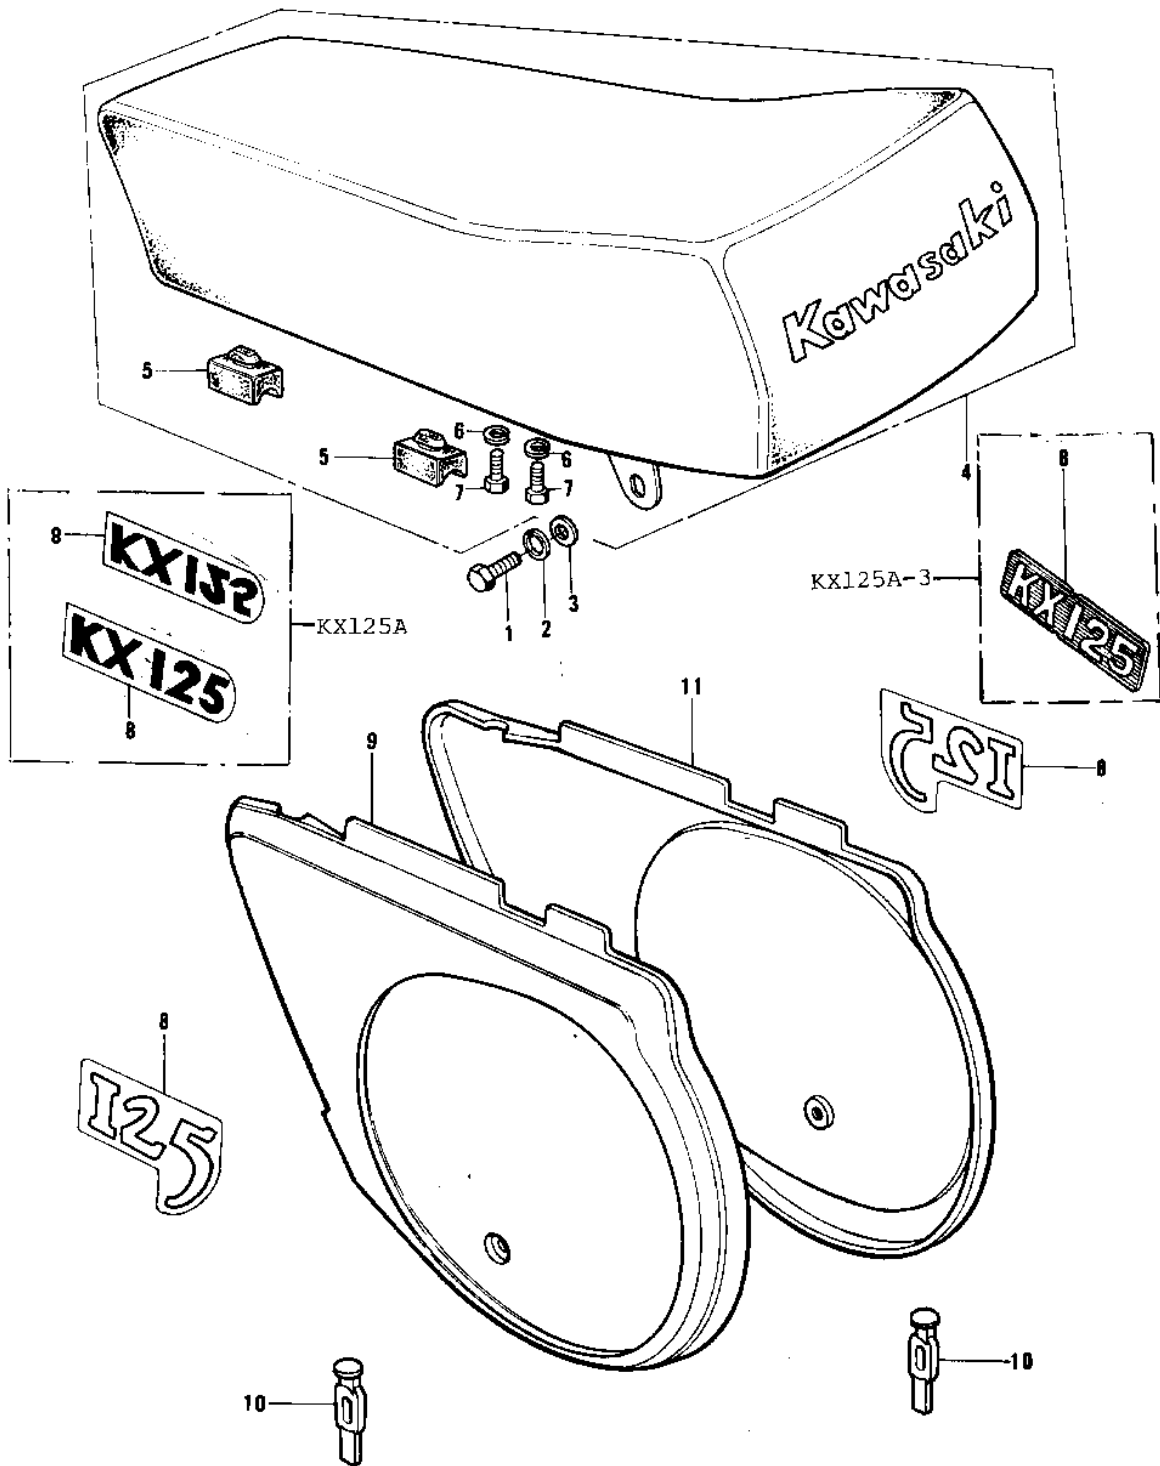

1975 KX125-A PARTS DIAGRAM

SEAT/SIDE COVERS ('74-'76 KX125/A/A3)

1975 KX125-A PARTS LIST

SEAT/SIDE COVERS ('74-'76 KX125/A/A3)

ITEM NAME	PART NUMBER	QUANTITY
BOLT HEX HEAD 8X16 (Ref # 1)	110N0816	
WASHER SPRING 8MM (Ref # 2)	461F0800	
WASHER,PLAIN,8MM (Ref # 3)	411D0800	
SEAT (Ref # 4)	53001-101	
DAMPER RUBBER,SEAT (Ref # 5)	92075-216	
WASHER SPRING 6MM (Ref # 6)	461F0600	
BOLT-UPSET,6X12 (Ref # 7)	112G0612	
EMBLEM,SIDE COVER (Ref # 8)	56018-172	
EMBLEM SIDE COVER (Ref # 8)	56018-206	
EMBLEM,SIDE COVER (Ref # 8)	56018-227	
COVER,L.H SIDE,BLACK (Ref # 9)	36001-047-21	
BAND,SIDE COVER (Ref # 10)	92072-069	
COVER,RH SIDE,BLACK (Ref # 11)	36007-041-21	