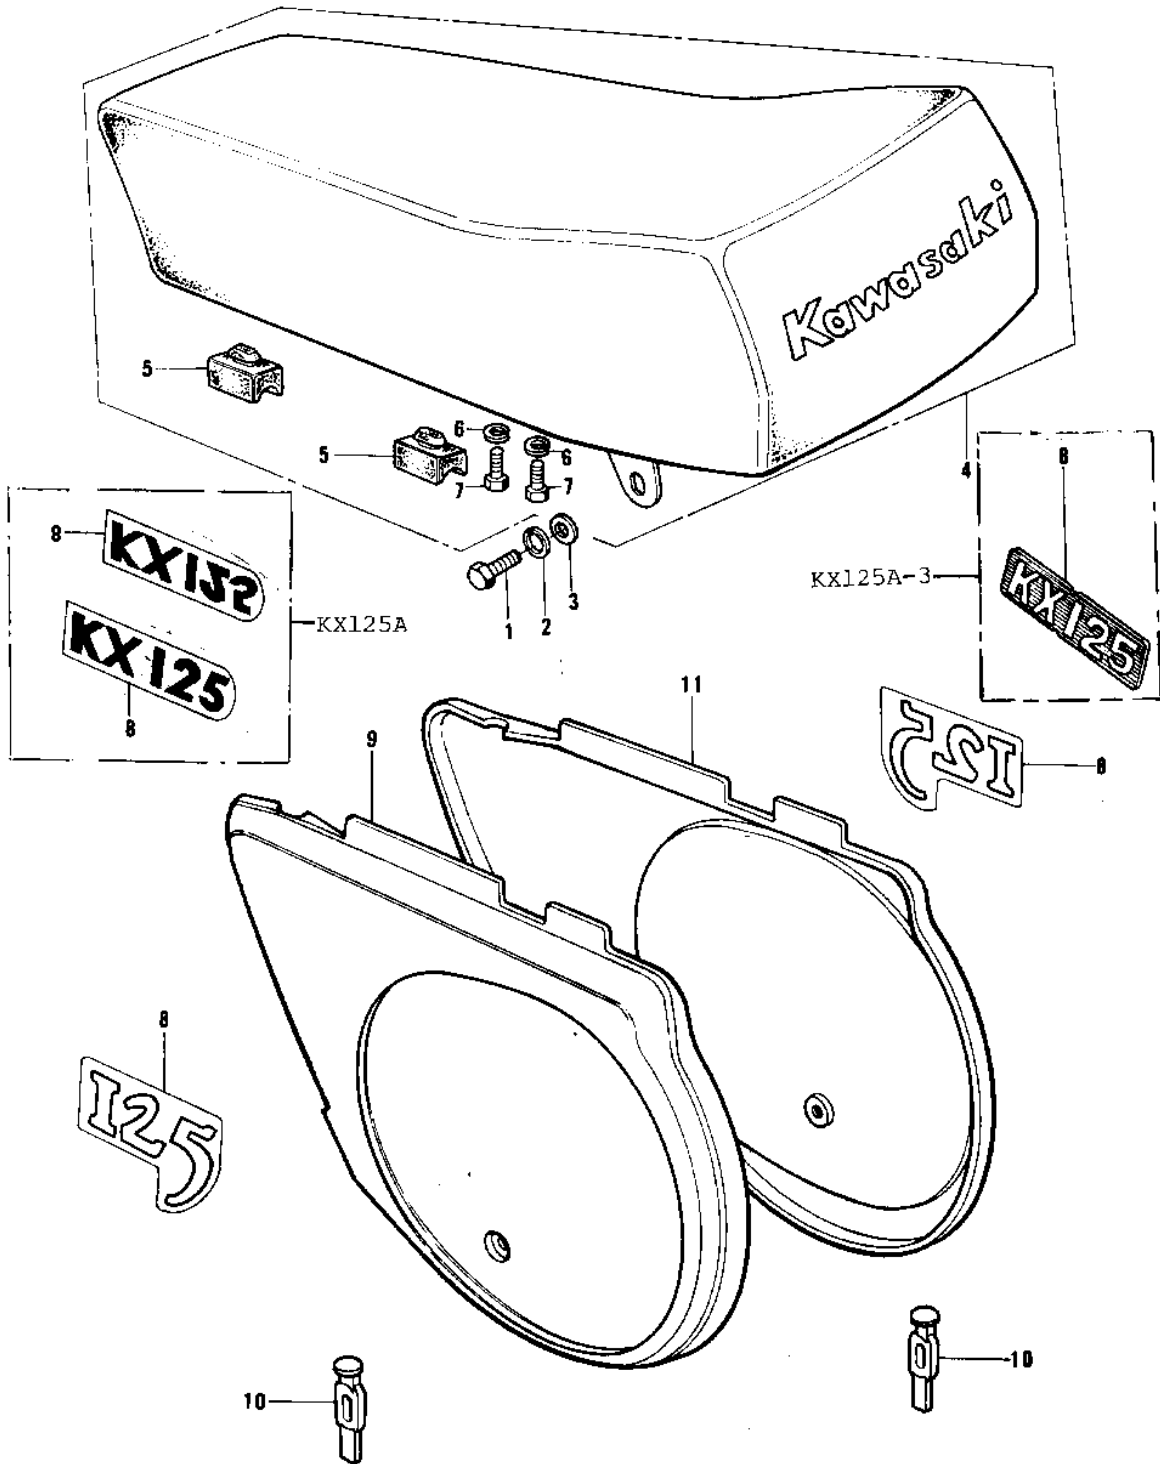

1976 KX125-A3 PARTS DIAGRAM

SEAT/SIDE COVERS ('74-'76 KX125/A/A3)

1976 KX125-A3 PARTS LIST

SEAT/SIDE COVERS ('74-'76 KX125/A/A3)

ITEM NAME	PART NUMBER	QUANTITY
BOLT HEX HEAD 8X16 (Ref # 1)	110N0816	
WASHER SPRING 8MM (Ref # 2)	461F0800	
WASHER,PLAIN,8MM (Ref # 3)	411D0800	
SEAT (Ref # 4)	53001-101	
DAMPER RUBBER,SEAT (Ref # 5)	92075-216	
WASHER SPRING 6MM (Ref # 6)	461F0600	
BOLT-UPSET,6X12 (Ref # 7)	112G0612	
EMBLEM,SIDE COVER (Ref # 8)	56018-172	
EMBLEM SIDE COVER (Ref # 8)	56018-206	
EMBLEM,SIDE COVER (Ref # 8)	56018-227	
COVER,L.H SIDE,BLACK (Ref # 9)	36001-047-21	
BAND,SIDE COVER (Ref # 10)	92072-069	
COVER,RH SIDE,BLACK (Ref # 11)	36007-041-21	