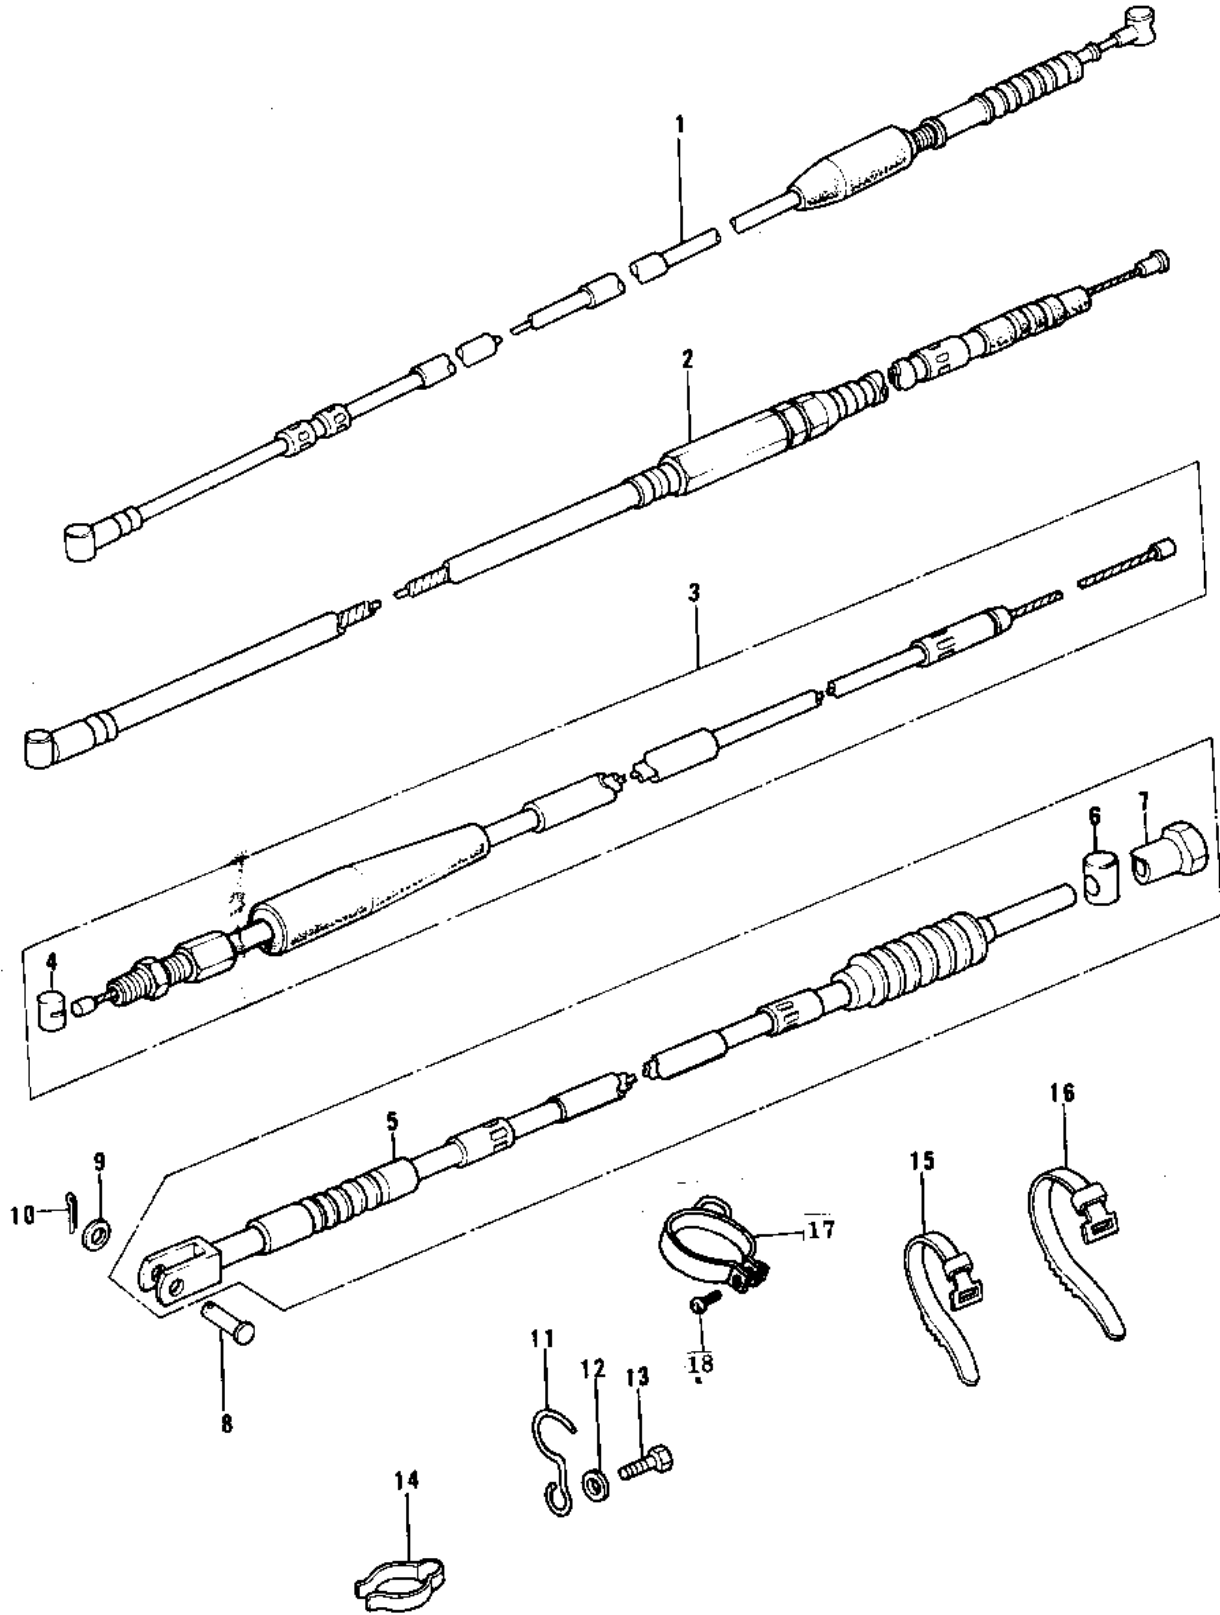

1974 KX125 PARTS DIAGRAM

CABLES ('74-'76 KX125/A/A3)

1974 KX125 PARTS LIST

CABLES ('74-'76 KX125/A/A3)

ITEM NAME	PART NUMBER	QUANTITY
CABLE,FRONT BRAKE (Ref # 1)	54005-079	1
CABLE,CLUTCH (Ref # 2)	54011-071	1
CABLE,CLUTCH (Ref # 2)	54011-078	1
CABLE,THROTTLE (Ref # 3)	54012-107	1
PIECE,THROTTLE CABLE (Ref # 4)	54013-001	1
CABLE,REAR BRAKE (Ref # 5)	54022-027	1
PIN BRAKE ROD (Ref # 6)	92043-053	1
NUT-BRAKE CABLE ADJST (Ref # 7)	92015-041	1
PIN-BRAKE ROD FITTING (Ref # 8)	92043-064	1
PIN (Ref # 8)	92043-125	1
WASHER PLAIN 6MM (Ref # 9)	410B0600	1
PIN COTTER 2.0X15 (Ref # 10)	550D2015	1
CLAMP,CABLE (Ref # 11)	92037-092	1
WASHER PLAIN 6MM (Ref # 12)	411B0600	1
BOLT,6X10 (Ref # 13)	112G0610	1
CLAMP,CABLE (Ref # 14)	92037-093	1
BAND,SHORT (Ref # 15)	92072-030	2
BAND,LONG (Ref # 16)	92072-032	2
CLAMP,FRONT BRK CABLE (Ref # 17)	92037-197	1
SCREW PAN HEAD 6X20 (Ref # 18)	220B0620	1