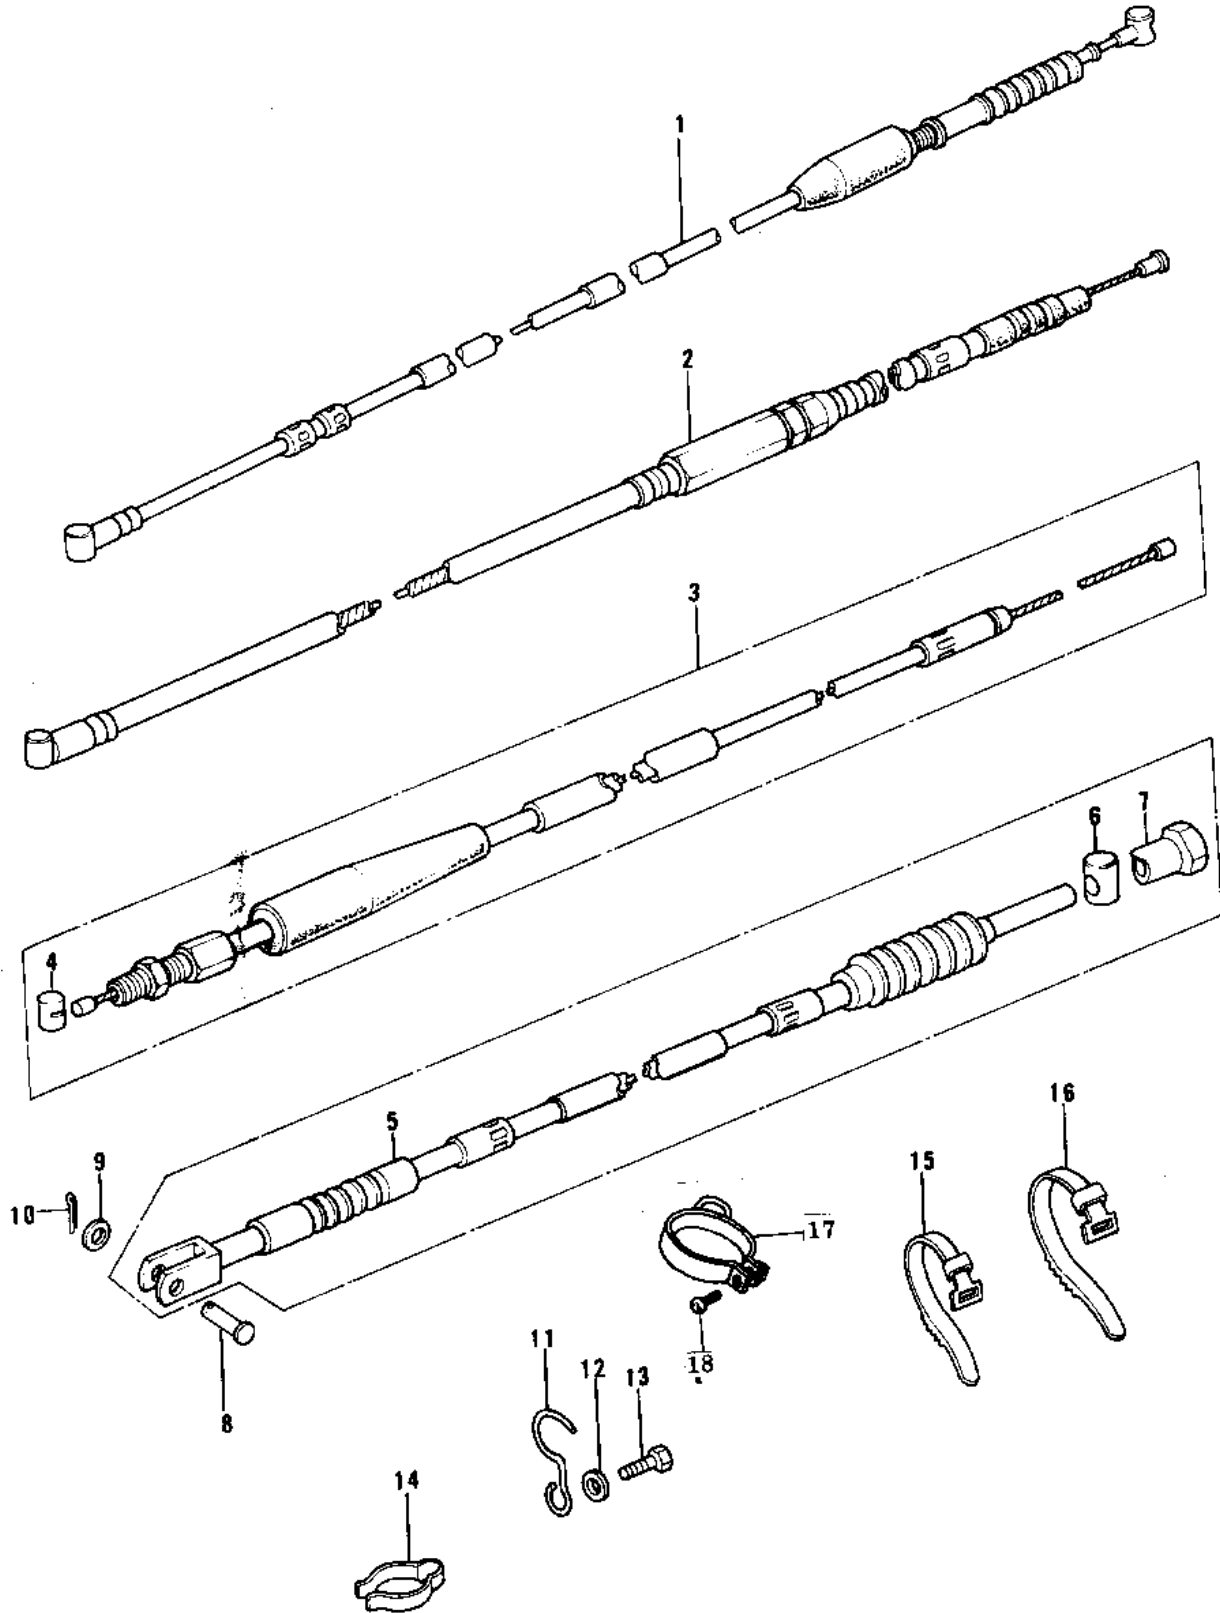

# 1975 KX125-A PARTS DIAGRAM

CABLES ('74-'76 KX125/A/A3)

# 1975 KX125-A PARTS LIST

CABLES ('74-'76 KX125/A/A3)

ITEM NAME	PART NUMBER	QUANTITY
CABLE,FRONT BRAKE (Ref # 1)	54005-079	
CABLE,CLUTCH (Ref # 2)	54011-071	
CABLE,CLUTCH (Ref # 2)	54011-078	
CABLE,THROTTLE (Ref # 3)	54012-107	
PIECE,THROTTLE CABLE (Ref # 4)	54013-001	
CABLE,REAR BRAKE (Ref # 5)	54022-027	
PIN BRAKE ROD (Ref # 6)	92043-053	
NUT-BRAKE CABLE ADJST (Ref # 7)	92015-041	
PIN-BRAKE ROD FITTING (Ref # 8)	92043-064	
PIN (Ref # 8)	92043-125	
WASHER PLAIN 6MM (Ref # 9)	410B0600	
PIN COTTER 2.0X15 (Ref # 10)	550D2015	
CLAMP,CABLE (Ref # 11)	92037-092	
WASHER PLAIN 6MM (Ref # 12)	411B0600	
BOLT,6X10 (Ref # 13)	112G0610	
CLAMP,CABLE (Ref # 14)	92037-093	
BAND,SHORT (Ref # 15)	92072-030	
BAND,LONG (Ref # 16)	92072-032	
CLAMP,FRONT BRK CABLE (Ref # 17)	92037-197	
SCREW PAN HEAD 6X20 (Ref # 18)	220B0620	