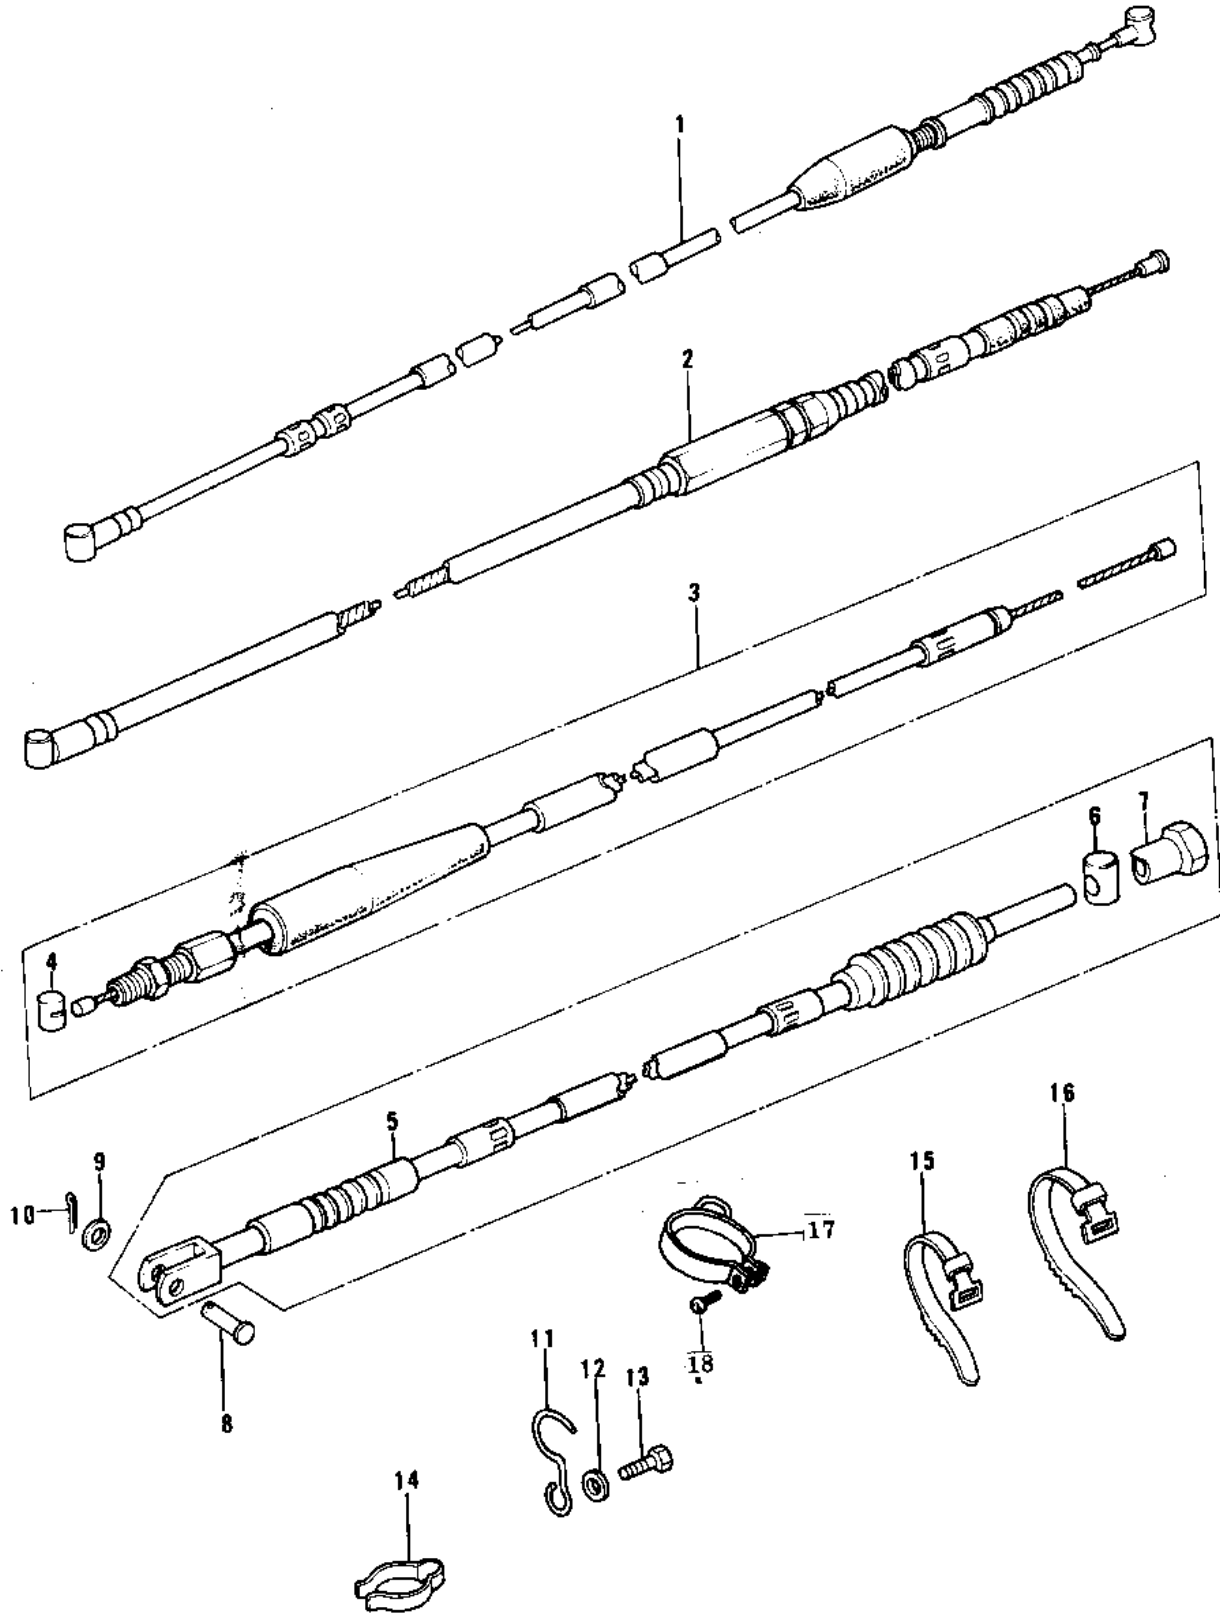

1976 KX125-A3 PARTS DIAGRAM

CABLES ('74-'76 KX125/A/A3)

1976 KX125-A3 PARTS LIST

CABLES ('74-'76 KX125/A/A3)

| ITEM NAME | PART NUMBER | QUANTITY |
|----------------------------------|-------------|----------|
| CABLE,FRONT BRAKE (Ref # 1) | 54005-079 | |
| CABLE,CLUTCH (Ref # 2) | 54011-071 | |
| CABLE,CLUTCH (Ref # 2) | 54011-078 | |
| CABLE,THROTTLE (Ref # 3) | 54012-107 | |
| PIECE,THROTTLE CABLE (Ref # 4) | 54013-001 | |
| CABLE,REAR BRAKE (Ref # 5) | 54022-027 | |
| PIN BRAKE ROD (Ref # 6) | 92043-053 | |
| NUT-BRAKE CABLE ADJST (Ref # 7) | 92015-041 | |
| PIN-BRAKE ROD FITTING (Ref # 8) | 92043-064 | |
| PIN (Ref # 8) | 92043-125 | |
| WASHER PLAIN 6MM (Ref # 9) | 410B0600 | |
| PIN COTTER 2.0X15 (Ref # 10) | 550D2015 | |
| CLAMP,CABLE (Ref # 11) | 92037-092 | |
| WASHER PLAIN 6MM (Ref # 12) | 411B0600 | |
| BOLT,6X10 (Ref # 13) | 112G0610 | |
| CLAMP,CABLE (Ref # 14) | 92037-093 | |
| BAND,SHORT (Ref # 15) | 92072-030 | |
| BAND,LONG (Ref # 16) | 92072-032 | |
| CLAMP,FRONT BRK CABLE (Ref # 17) | 92037-197 | |
| SCREW PAN HEAD 6X20 (Ref # 18) | 220B0620 | |