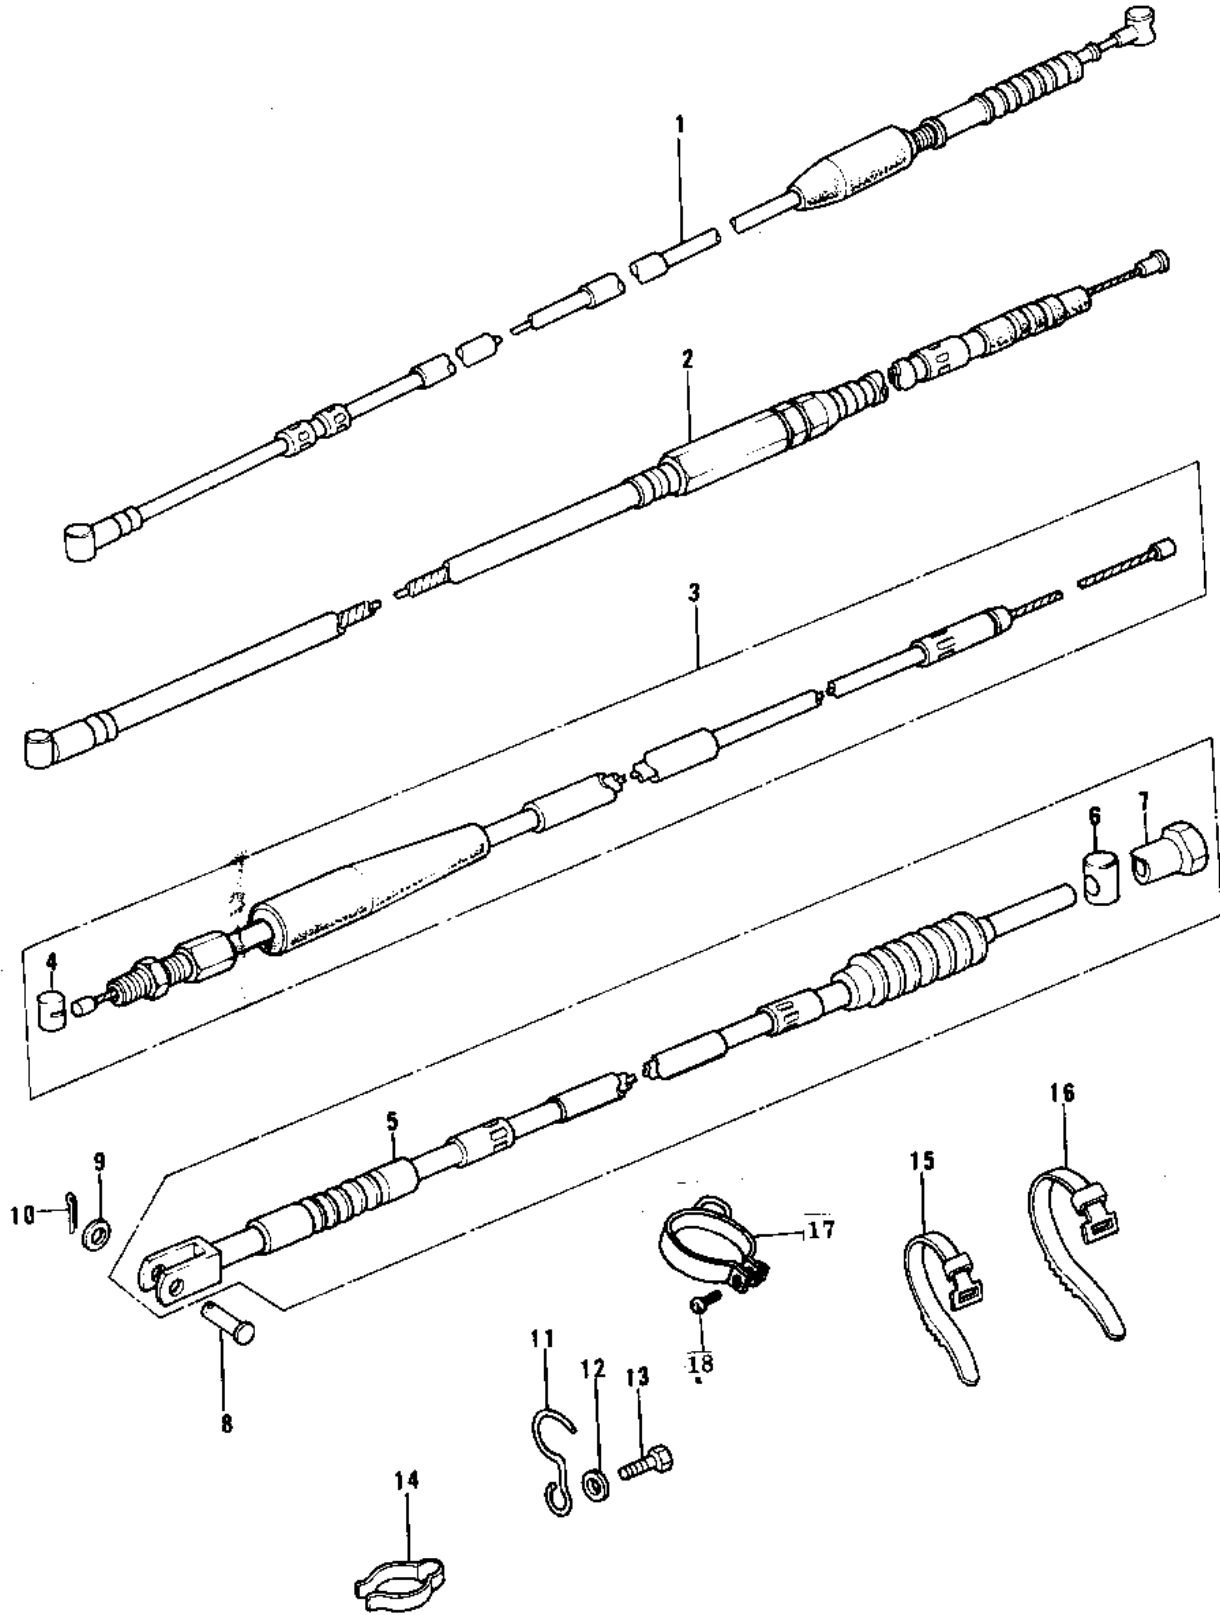

# 1976 KX125-A3 PARTS DIAGRAM

CABLES ('74-'76 KX125/A/A3)

## 1976 KX125-A3 PARTS LIST

CABLES ('74-'76 KX125/A/A3)

| ITEM NAME                        | PART NUMBER | QUANTITY |
|----------------------------------|-------------|----------|
| CABLE,FRONT BRAKE (Ref # 1)      | 54005-079   |          |
| CABLE,CLUTCH (Ref # 2)           | 54011-071   |          |
| CABLE,CLUTCH (Ref # 2)           | 54011-078   |          |
| CABLE,THROTTLE (Ref # 3)         | 54012-107   |          |
| PIECE,THROTTLE CABLE (Ref # 4)   | 54013-001   |          |
| CABLE,REAR BRAKE (Ref # 5)       | 54022-027   |          |
| PIN BRAKE ROD (Ref # 6)          | 92043-053   |          |
| NUT-BRAKE CABLE ADJST (Ref # 7)  | 92015-041   |          |
| PIN-BRAKE ROD FITTING (Ref # 8)  | 92043-064   |          |
| PIN (Ref # 8)                    | 92043-125   |          |
| WASHER PLAIN 6MM (Ref # 9)       | 410B0600    |          |
| PIN COTTER 2.0X15 (Ref # 10)     | 550D2015    |          |
| CLAMP,CABLE (Ref # 11)           | 92037-092   |          |
| WASHER PLAIN 6MM (Ref # 12)      | 411B0600    |          |
| BOLT,6X10 (Ref # 13)             | 112G0610    |          |
| CLAMP,CABLE (Ref # 14)           | 92037-093   |          |
| BAND,SHORT (Ref # 15)            | 92072-030   |          |
| BAND,LONG (Ref # 16)             | 92072-032   |          |
| CLAMP,FRONT BRK CABLE (Ref # 17) | 92037-197   |          |
| SCREW PAN HEAD 6X20 (Ref # 18)   | 220B0620    |          |