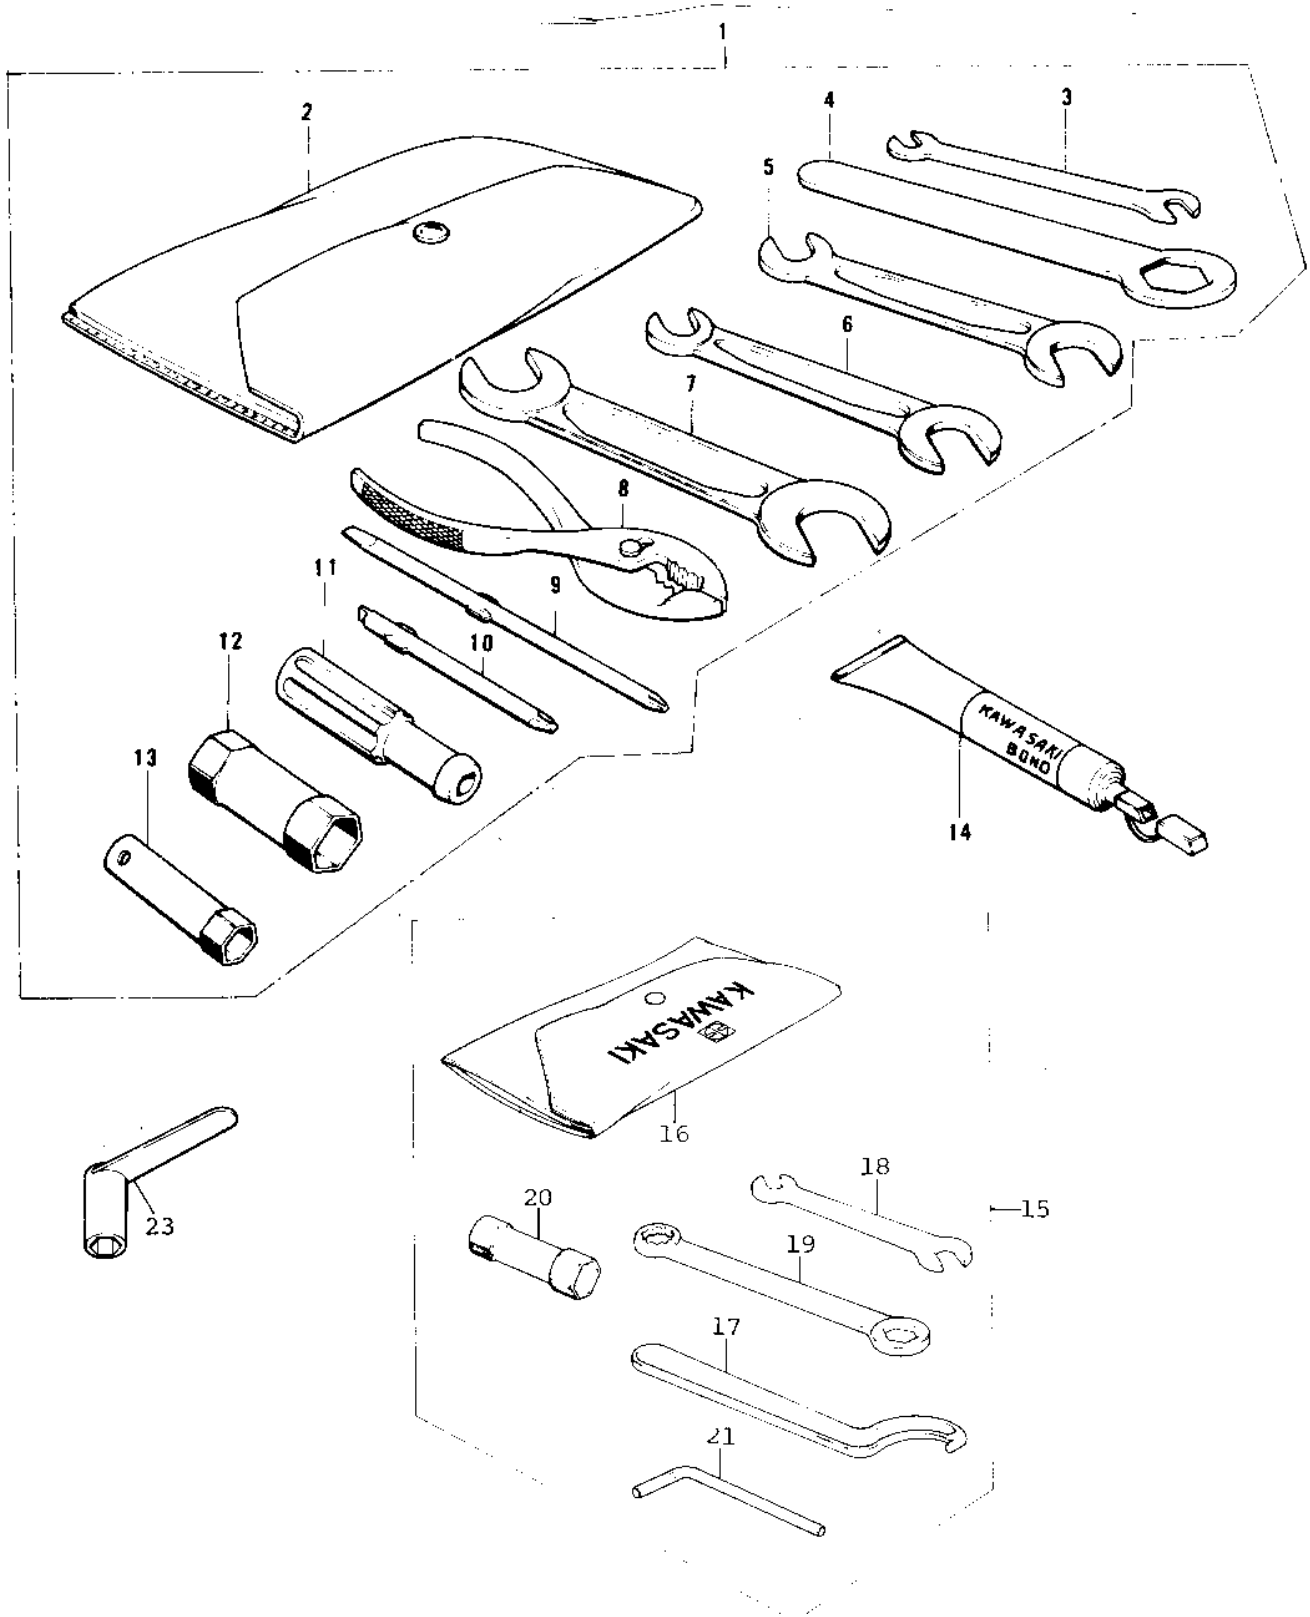

1976 KX125-A3 PARTS DIAGRAM

OWNER TOOLS

1976 KX125-A3 PARTS LIST

OWNER TOOLS

ITEM NAME	PART NUMBER	QUANTITY
UNAVAILABLE IN PRICE BOOK (Ref # 1)	56007-020	
BAG,TOOL (Ref # 2)	56008-008	
92108-011 (Canada) (Ref # 3)	92108-004	
92110-1150 (Canada) (Ref # 4)	92109-003	
UNAVAILABLE IN PRICE BOOK (Ref # 5)	960B1013	
*** N.L.A.*** (Canada) (Ref # 6)	960B1014	
*** N.L.A.*** (Canada) (Ref # 7)	960B1719	
92112-003 (Canada) (Ref # 8)	92112-005	
TOOL-DRIVER (Ref # 9)	92107-1052	
SCREW DRIVER #3 PHILIP (Ref # 10)	92107-005	
92106-1001 (Canada) (Ref # 11)	92106-002	
92110-012 (Canada) (Ref # 12)	92110-009	
WRENCH BOX 10MM (Ref # 13)	92110-007	
LIQUID GASKET (Ref # 14)	92104-002	
TOOL KIT (Canada) (Ref # 15)	56007-052	
BAG,TOOL (Ref # 16)	56008-008	
92110-1035 (Canada) (Ref # 17)	92108-007	
TIGHTENER,SPOKE (Ref # 18)	92108-011	
WRENCH,BOX,14X17 (Canada) (Ref # 19)	92108-012	
92110-012 (Canada) (Ref # 20)	92110-008	
WRENCH,ALLEN,6MM (Ref # 21)	92127-003	
WRENCH,SPARK PLUG (Ref # 23)	92110-019	