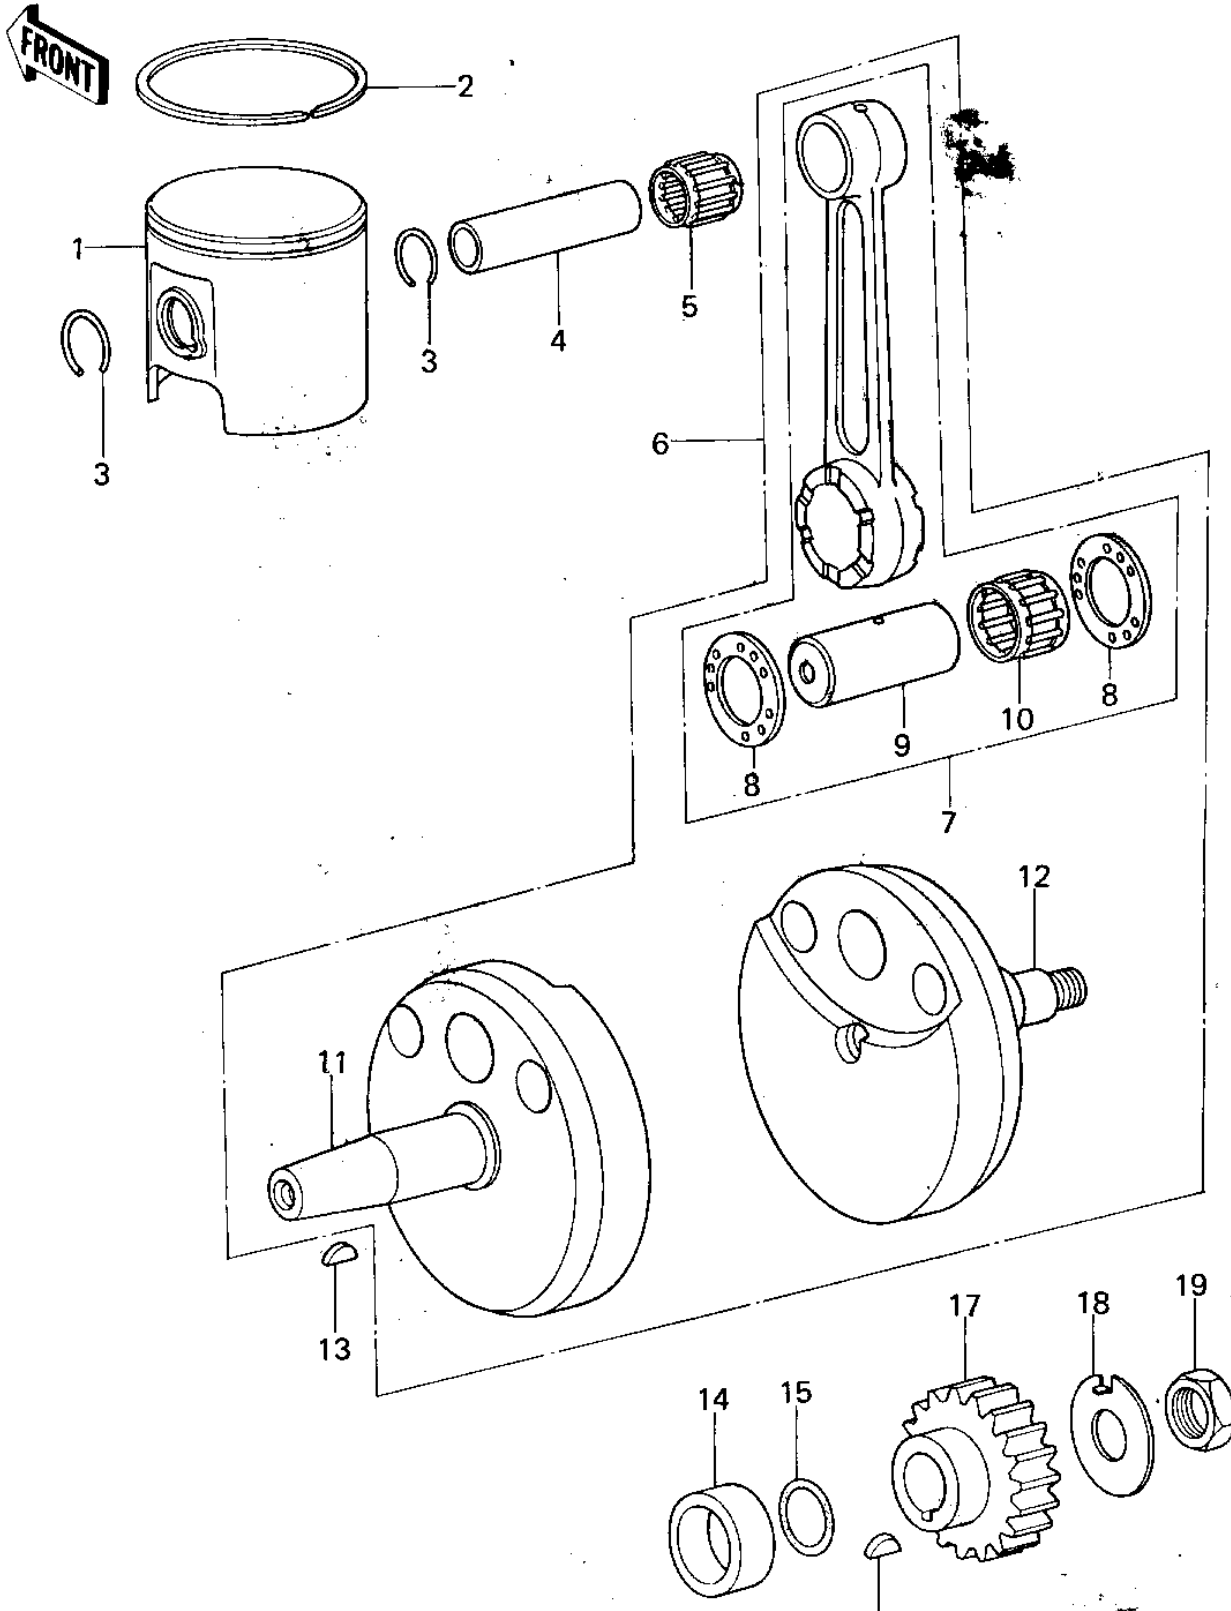

1978 KX125-A4 PARTS DIAGRAM

CRANKSHAFT/PISTON

1978 KX125-A4 PARTS LIST

CRANKSHAFT/PISTON

ITEM NAME	PART NUMBER	QUANTITY
PISTON,STD (Ref # 1)	13001-1008	1
RING,PISTON STD (Ref # 2)	13003-1012	1
CIRCLIP PISTON PIN (Ref # 3)	92036-004	2
PIN-PISTON (Ref # 4)	13002-1003	1
NEEDLE BEARING,SML EN (Ref # 5)	13033-1001	1
CRANK CONROD ASSY (Ref # 6)	13031-1016	1
CRANKSHAFT ASSY (Ref # 6)	13031-1021	1
CONNECTING ROD SET (Ref # 7)	13044-5009	1
SPACER,SIDE (Ref # 8)	92026-1027	2
PIN,CRANK (Ref # 9)	13035-1001	1
NEEDLE BEARING,BIG EN (Ref # 10)	13034-1002	1
CRANKSHAFT,L.H (Ref # 11)	13037-1008	1
CRANKSHAFT,L.H (Ref # 11)	13037-1029	1
CRANKSHAFT,R.H (Ref # 12)	13037-1009	1
CRANKSHAFT,R.H (Ref # 12)	13037-1030	1
WOODRUFF KEY (Ref # 13)	92038-001	1
COLLAR (Ref # 14)	92027-1067	1
"O" RING,16MM (Ref # 15)	670B2016	1
WOODRUFF KEY PRY PINI (Ref # 16)	92038-003	1
GEAR,PRIMARY (Ref # 17)	13097-1004	1
WASHER,LOCK (Ref # 18)	92022-1063	1
NUT 12MM (Ref # 19)	92015-006	1