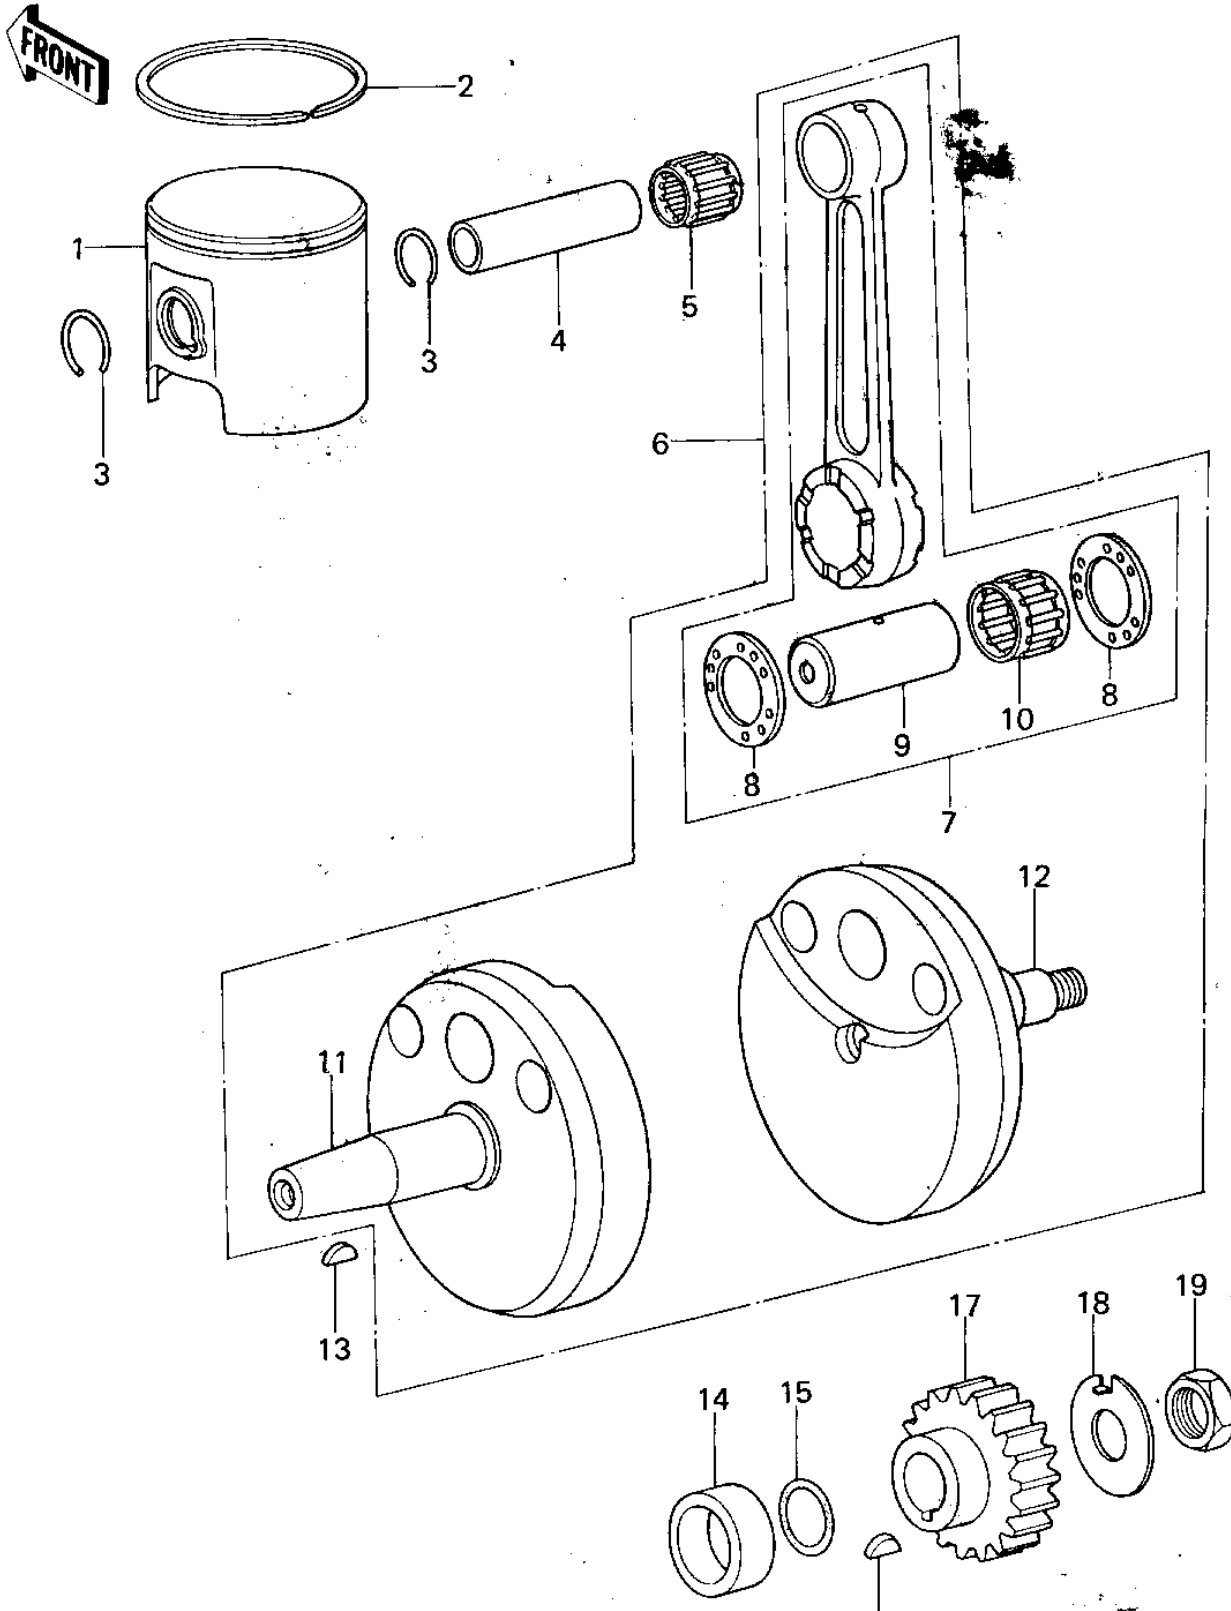

1979 KX125-A5 PARTS DIAGRAM

CRANKSHAFT/PISTON

1979 KX125-A5 PARTS LIST

CRANKSHAFT/PISTON

ITEM NAME	PART NUMBER	QUANTITY
PISTON,STD (Ref # 1)	13001-1008	
RING,PISTON STD (Ref # 2)	13003-1012	
CIRCLIP PISTON PIN (Ref # 3)	92036-004	
PIN-PISTON (Ref # 4)	13002-1003	
NEEDLE BEARING,SML EN (Ref # 5)	13033-1001	
CRANK CONROD ASSY (Ref # 6)	13031-1016	
CRANKSHAFT ASSY (Ref # 6)	13031-1021	
CONNECTING ROD SET (Ref # 7)	13044-5009	
SPACER,SIDE (Ref # 8)	92026-1027	
PIN,CRANK (Ref # 9)	13035-1001	
NEEDLE BEARING,BIG EN (Ref # 10)	13034-1002	
CRANKSHAFT,L.H (Ref # 11)	13037-1008	
CRANKSHAFT,L.H (Ref # 11)	13037-1029	
CRANKSHAFT,R.H (Ref # 12)	13037-1009	
CRANKSHAFT,R.H (Ref # 12)	13037-1030	
WOODRUFF KEY (Ref # 13)	92038-001	
COLLAR (Ref # 14)	92027-1067	
"O" RING,16MM (Ref # 15)	670B2016	
WOODRUFF KEY PRY PINI (Ref # 16)	92038-003	
GEAR,PRIMARY (Ref # 17)	13097-1004	
WASHER,LOCK (Ref # 18)	92022-1063	
NUT 12MM (Ref # 19)	92015-006	