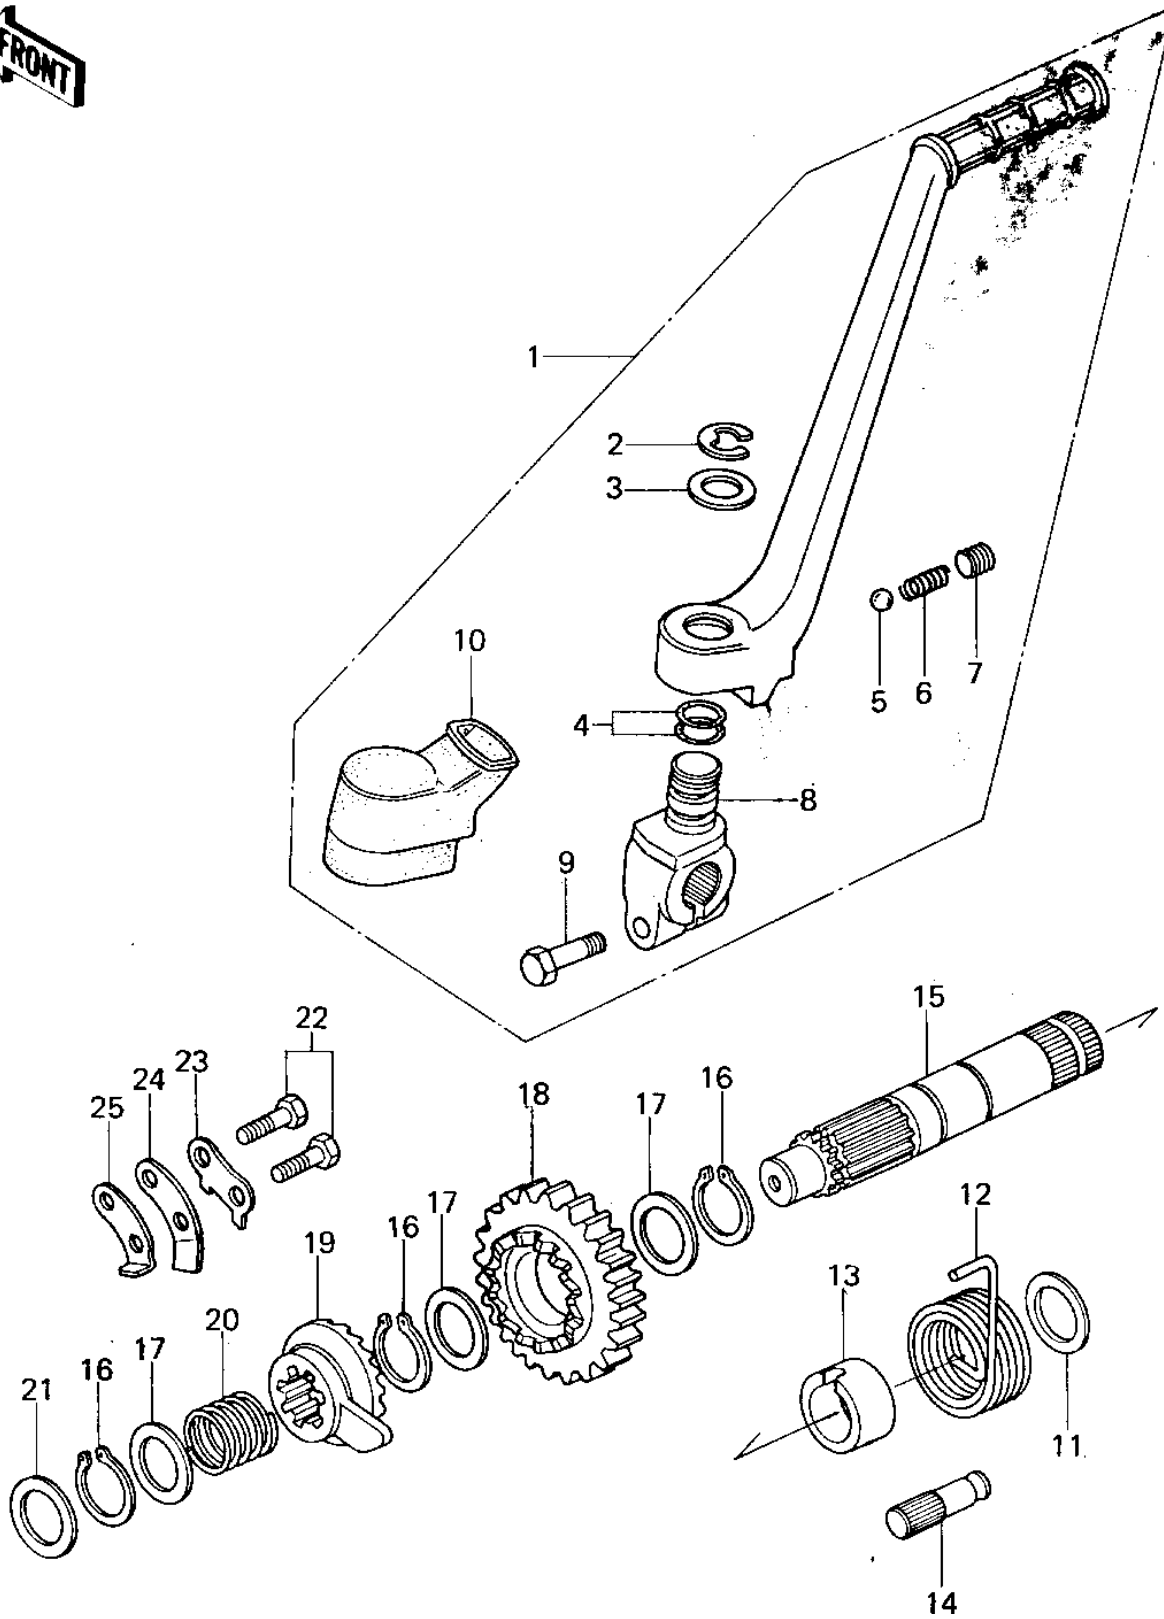

1978 KX125-A4 PARTS DIAGRAM

KICKSTARTER MECHANISM ('78-'79 KX125-A4/

1978 KX125-A4 PARTS LIST

KICKSTARTER MECHANISM ('78-'79 KX125-A4/

ITEM NAME	PART NUMBER	QUANTITY
LEVER-ASSY-KICK PEDAL (Ref # 1)	13064-5005	1
CIR CLIP (Ref # 2)	482K0100	1
WASHER,PLAIN (Ref # 3)	92022-1019	1
"O" RING,12MM (Ref # 4)	670B2012	2
BALL STEEL 1/4' (Ref # 5)	600A0800	1
SPRING KICK PEDAL (Ref # 6)	92081-020	1
SCREW,8X8 (Ref # 7)	290Q0808	1
BOSS,KICK PEDAL (Ref # 8)	13061-5001	1
BOLT,HEX HEAD,8X28 (Ref # 9)	92001-1042	1
BOOT,KICKSTARTER (Ref # 10)	49006-1011	1
WASHER,PLAIN (Ref # 11)	92022-268	1
SPRING,KICKSTARTER (Ref # 12)	92082-005	1
GUIDE,KICKSPRING (Ref # 13)	13070-008	1
PIN (Ref # 14)	92043-102	1
SHAFT,KICKSTARTER (Ref # 15)	13066-1005	1
CIRCLIP 16MM (Ref # 16)	480J1600	3
WASHER,PLAIN (Ref # 17)	92022-315	3
GEAR,KICKSTARTER (Ref # 18)	59051-1008	1
RATCHET,KL250-D2 (Ref # 19)	13078-1052	1
SPRING,RATCHET (Ref # 20)	92081-122	1
WASHER,PLAIN (Ref # 21)	92022-269	1
BOLT-UPSET (Ref # 22)	112G0618	2
WASHER,LOCK (Ref # 23)	92022-1046	1
GUIDE-KICK (Ref # 24)	13206-1059	1
STOPPER,KICKSTARTER (Ref # 25)	32085-1016	1