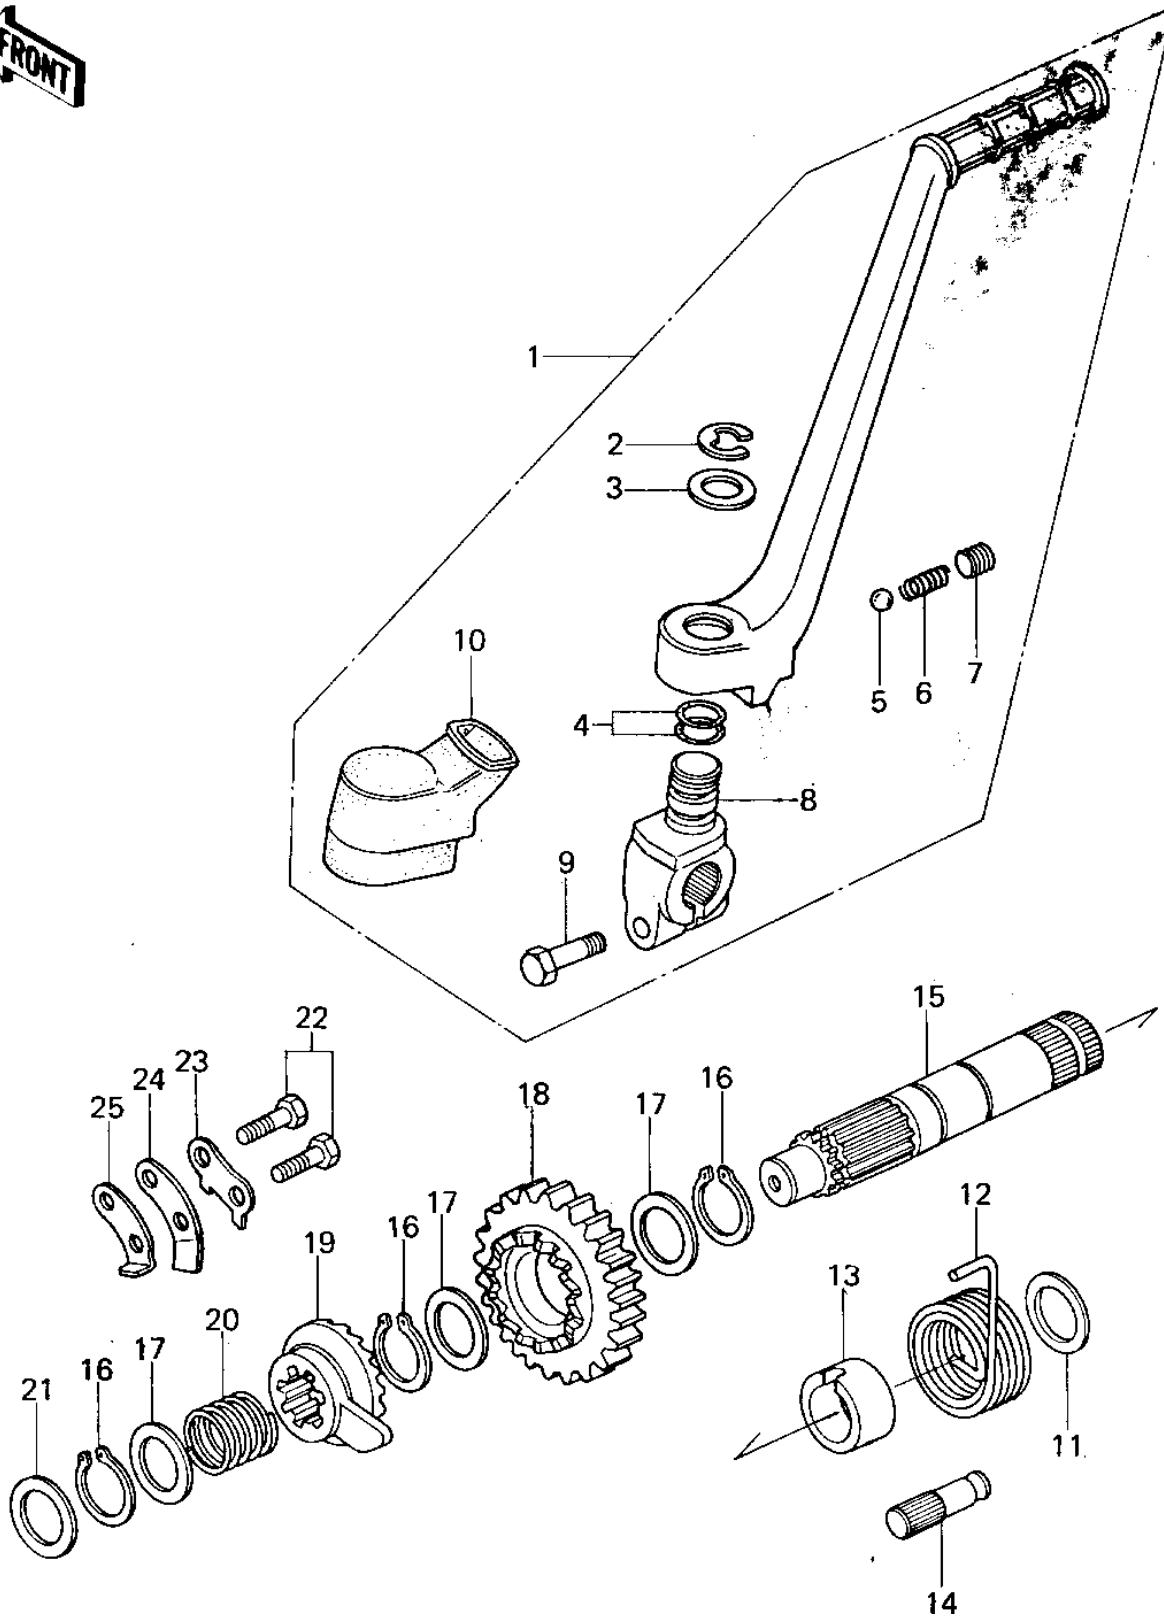

1978 KX125-A4 PARTS DIAGRAM

KICKSTARTER MECHANISM ('78-'79 KX125-A4/)

1978 KX125-A4 PARTS LIST

KICKSTARTER MECHANISM ('78-'79 KX125-A4/

ITEM NAME	PART NUMBER	QUANTITY
LEVER-ASSY-KICK PEDAL (Ref # 1)	13064-5005	1
CIR CLIP (Ref # 2)	482K0100	1
WASHER,PLAIN (Ref # 3)	92022-1019	1
"O" RING,12MM (Ref # 4)	670B2012	2
BALL STEEL 1/4' (Ref # 5)	600A0800	1
SPRING KICK PEDAL (Ref # 6)	92081-020	1
SCREW,8X8 (Ref # 7)	290Q0808	1
BOSS,KICK PEDAL (Ref # 8)	13061-5001	1
BOLT,HEX HEAD,8X28 (Ref # 9)	92001-1042	1
BOOT,KICKSTARTER (Ref # 10)	49006-1011	1
WASHER,PLAIN (Ref # 11)	92022-268	1
SPRING,KICKSTARTER (Ref # 12)	92082-005	1
GUIDE,KICKSPRING (Ref # 13)	13070-008	1
PIN (Ref # 14)	92043-102	1
SHAFT,KICKSTARTER (Ref # 15)	13066-1005	1
CIRCLIP 16MM (Ref # 16)	480J1600	3
WASHER,PLAIN (Ref # 17)	92022-315	3
GEAR,KICKSTARTER (Ref # 18)	59051-1008	1
RATCHET,KL250-D2 (Ref # 19)	13078-1052	1
SPRING,RATCHET (Ref # 20)	92081-122	1
WASHER,PLAIN (Ref # 21)	92022-269	1
BOLT-UPSET (Ref # 22)	112G0618	2
WASHER,LOCK (Ref # 23)	92022-1046	1
GUIDE-KICK (Ref # 24)	13206-1059	1
STOPPER,KICKSTARTER (Ref # 25)	32085-1016	1