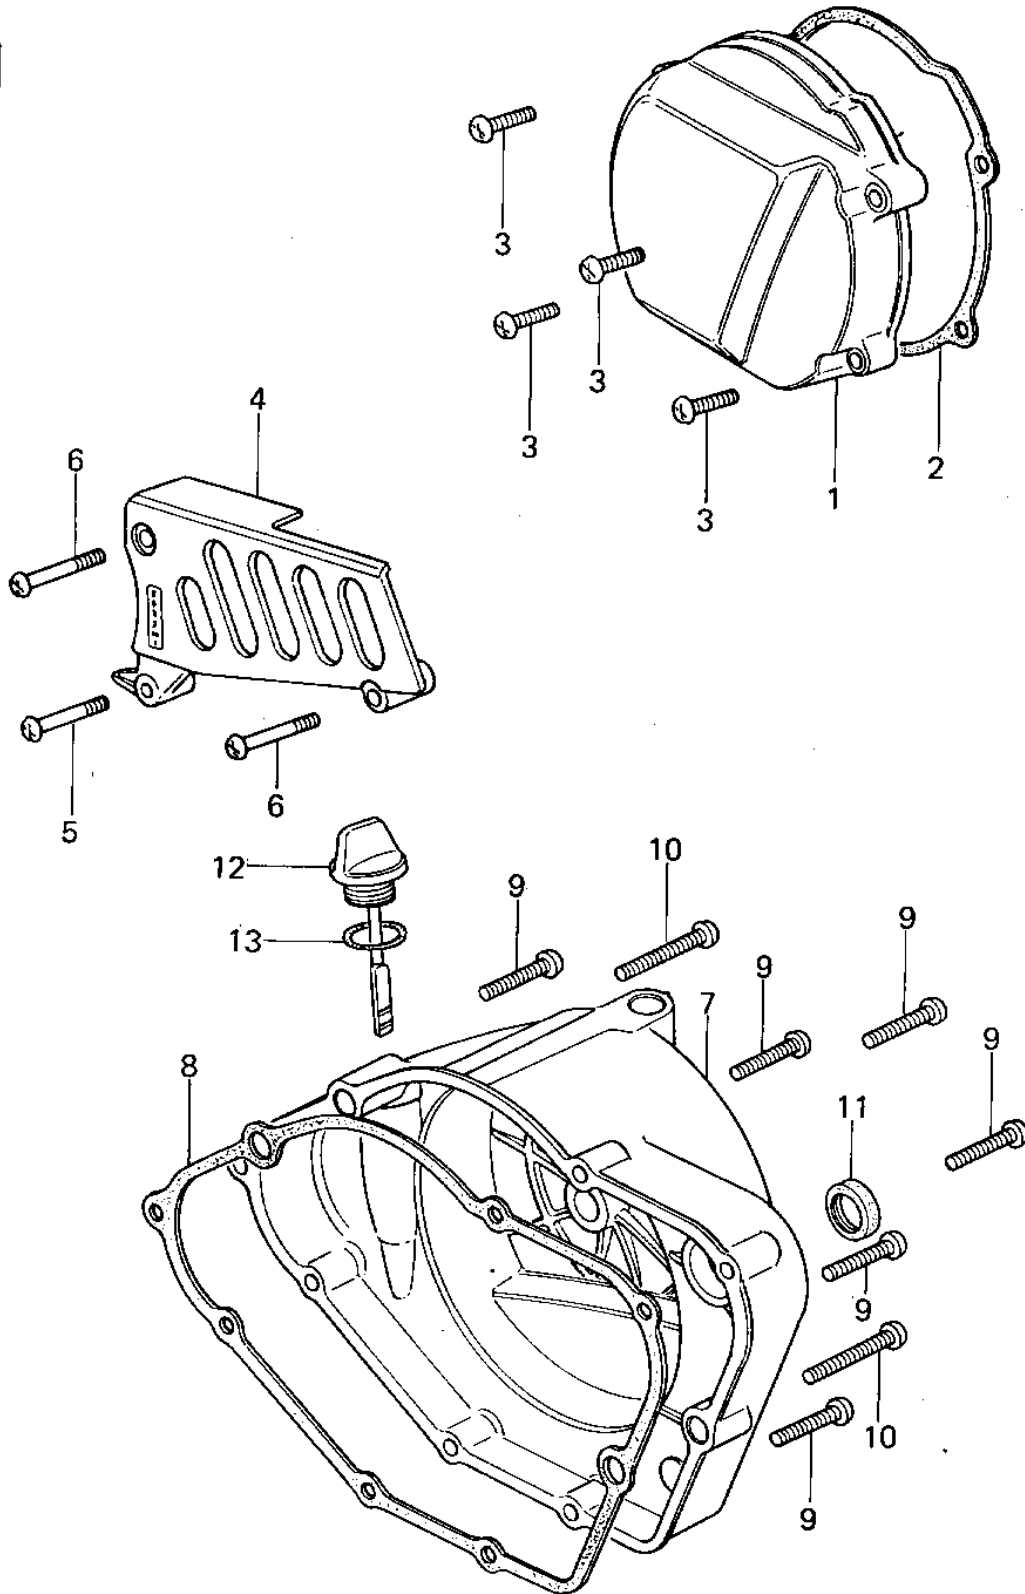

1978 KX125-A4 PARTS DIAGRAM

ENGINE COVERS (78-'79 KX125-A4/A5)

1978 KX125-A4 PARTS LIST

ENGINE COVERS ('78-'79 KX125-A4/A5)

ITEM NAME	PART NUMBER	QUANTITY
COVER,L.H ENGINE (Ref # 1)	14031-1013-21	1
GASKET,L.H ENG COVER (Ref # 2)	11009-1041	1
SCREW PAN HEAD 6X30 (Ref # 3)	220B0630	4
COVER,FRONT CHAIN (Ref # 4)	14026-1012-21	1
SCREW PAN HEAD 6X35 (Ref # 5)	220B0635	1
SCREW PAN HEAD 6X40 (Ref # 6)	220B0640	2
COVER,R.H.ENG F.BLCK (Ref # 7)	14032-1004-21	1
GASKET,R.H ENGIN CVER (Ref # 8)	11009-1040	1
SCREW PAN HEAD 6X30 (Ref # 9)	220B0630	6
SCREW PAN HEAD 6X40 (Ref # 10)	220B0640	2
OIL SEAL SB16244 (Ref # 11)	92049-002	1
PLUG,OIL FILLER (Ref # 12)	16115-1001	1
"O" RING,20MM (Ref # 13)	670B2020	1