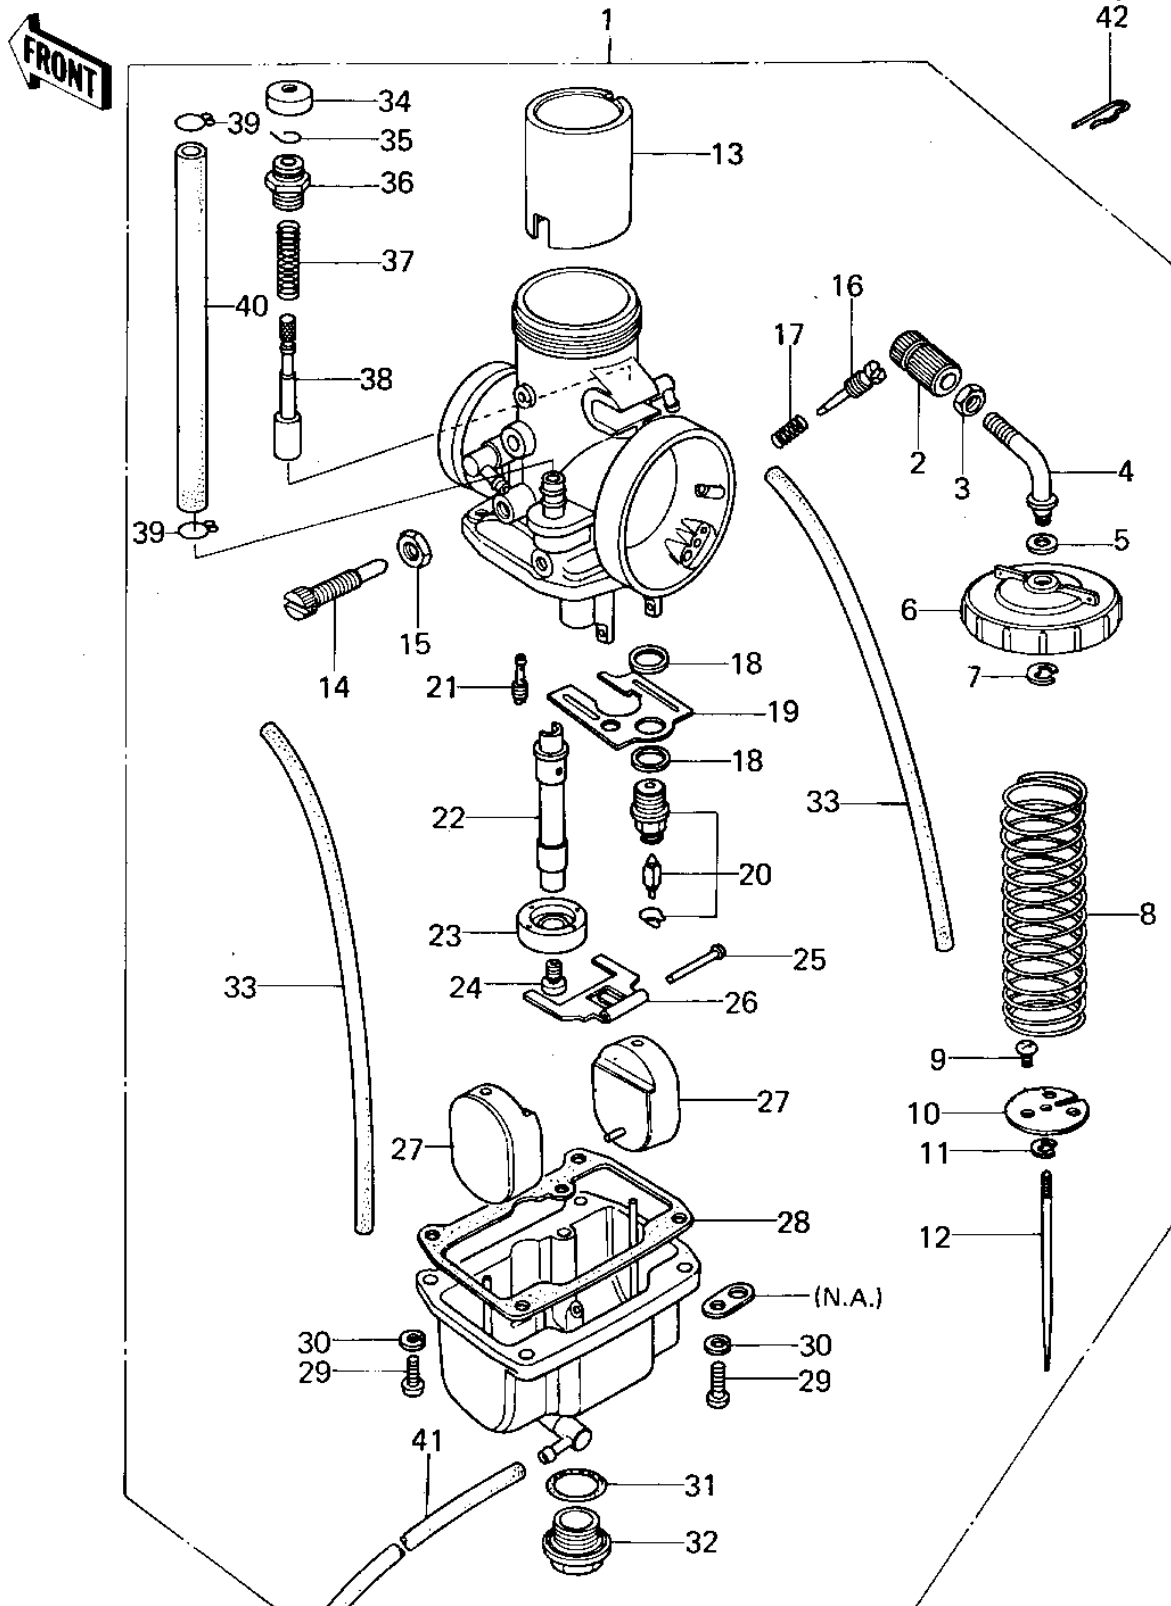

1979 KX125-A5 PARTS DIAGRAM

CARBURETOR ('78-'79 KX125-A4/A5)

1979 KX125-A5 PARTS LIST

CARBURETOR ('78-'79 KX125-A4/A5)

ITEM NAME	PART NUMBER	QUANTITY
CARBURETOR ASSY (Ref # 1)	16001-1044	
CARBURETOR ASSY (Ref # 1)	16001-1102	
ADJUSTER,CABLE (Ref # 2)	16002-1003	
NUT CABLE ADJUST LOCK (Ref # 3)	16003-004	
GUIDE,CABLE (Ref # 4)	13070-1010	
GASKET,CABLE GUIDE (Ref # 5)	11009-1074	
TOP,MIXING CHAMBER (Ref # 6)	16004-1003	
CIRCLIP,CABLE GUIDE (Ref # 7)	16008-011	
SPRING-THROTTLE VALVE (Ref # 8)	16006-016	
SCREW,4X5 (Ref # 9)	92009-1037	
SEAT,THROTTLE VALVE (Ref # 10)	16007-1004	
SEAT,THROTTLE VALVE (Ref # 10)	16007-1007	
CIRCLIP (Ref # 11)	16008-010	
JET NEEDLE,6DH14 (Ref # 12)	16009-1021	
JET NEEDLE,6H4 (Ref # 12)	16009-1036	
VALVE,THROTTLE,CA2.0 (Ref # 13)	16025-1019	
VALVE,THROTTLE,CA3.0 (Ref # 13)	16025-1031	
SCREW-THROTTLE-ADJ (Ref # 14)	16021-1005	
NUT-CABLE ADJUST LOCK (Ref # 15)	16003-006	
SCREW (Ref # 16)	16014-006	
SPRING-THR STOP SCREW (Ref # 17)	16022-007	
GASKET,FLOAT VALVE (Ref # 18)	11009-1076	
PLATE,FLOAT CHAMBER (Ref # 19)	11009-1080	
FLOAT VALVE ASSY (Ref # 20)	16030-020	
PILOT JET #60A (Ref # 21)	92064-031	
JET-PILOT NO 25 (Ref # 21)	92064-032	
PILOT JET #35 (Ref # 21)	92064-009	
JET-PILOT NO 40 (Ref # 21)	92064-024	
JET-PILOT NO 45 (Ref # 21)	92064-044	

1979 KX125-A5 PARTS LIST

CARBURETOR ('78-'79 KX125-A4/A5)

ITEM NAME	PART NUMBER	QUANTITY
CIRCLIP (Ref # 42)	92036-018	