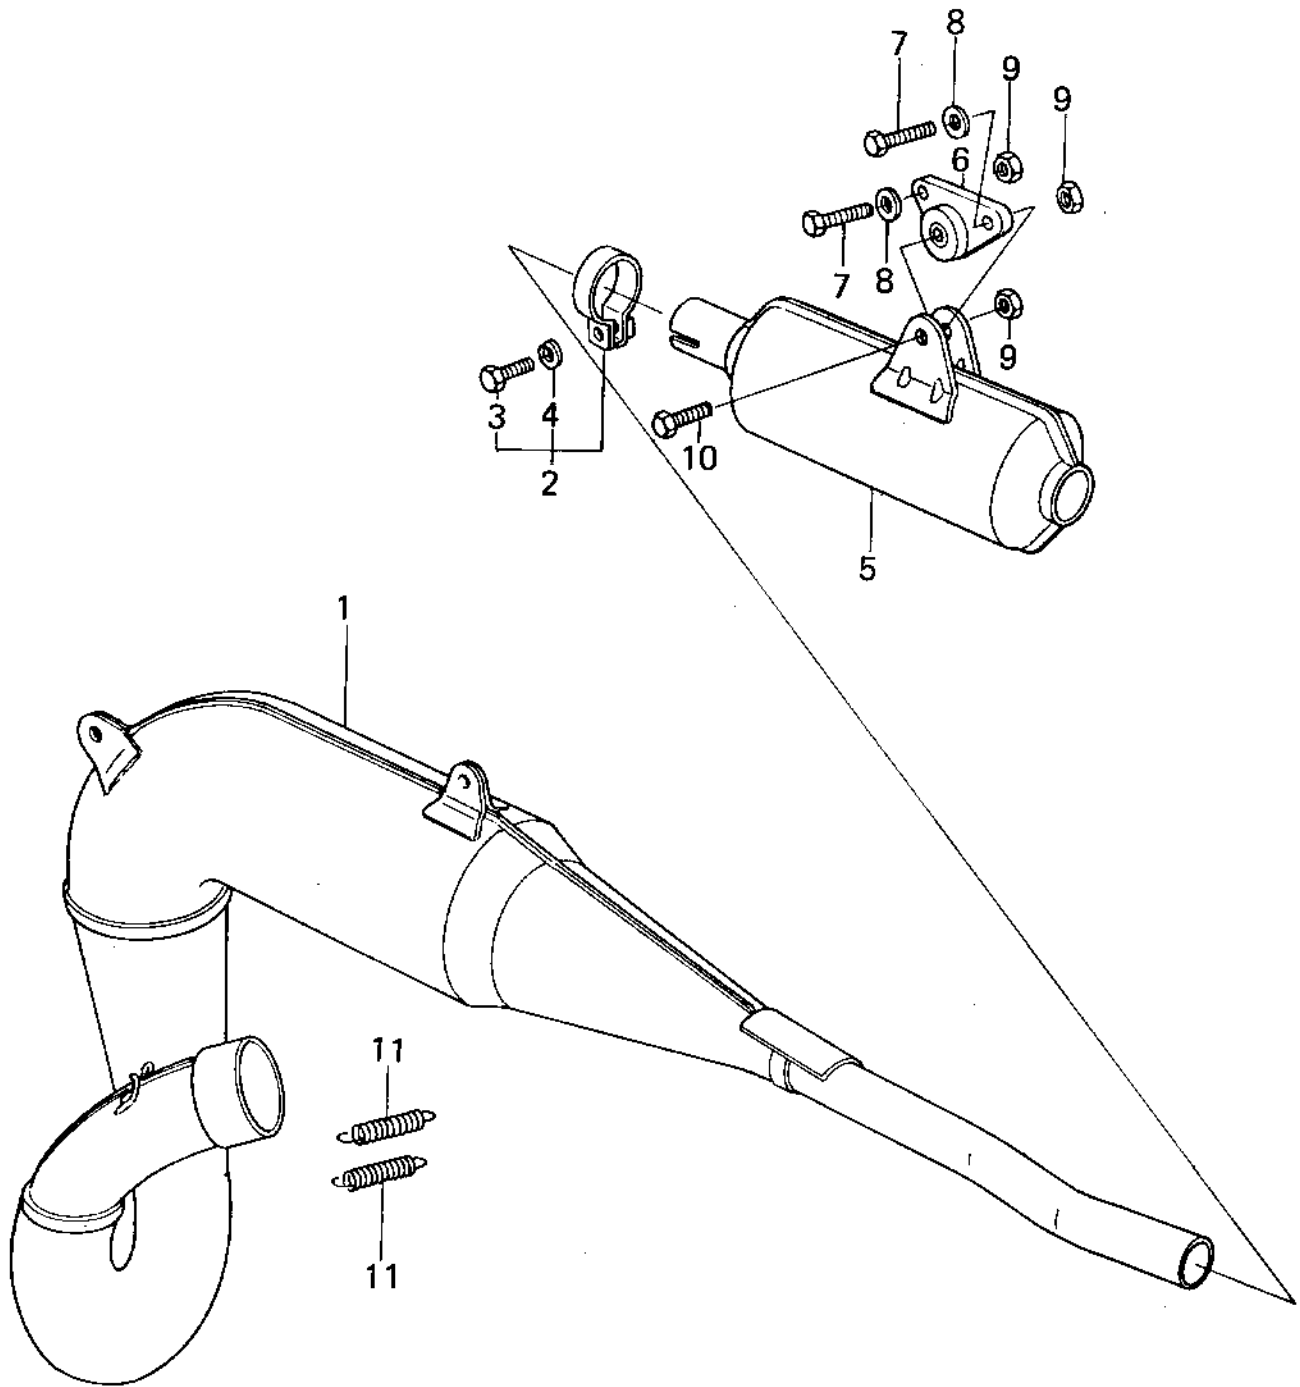

1978 KX125-A4 PARTS DIAGRAM

MUFFLER

1978 KX125-A4 PARTS LIST

MUFFLER

ITEM NAME	PART NUMBER	QUANTITY
BODY,MUFFLER (Ref # 1)	49070-1007-21	1
BODY,MUFFLER (Ref # 1)	49070-1016	1
CLAMP,MUFFLER FITTING (Ref # 2)	92037-1035	1
BOLT-UPSET,6X20 (Ref # 3)	112G0620	1
WASHER SPRING 6MM (Ref # 4)	461F0600	1
MUFFLER ASSY (Ref # 5)	18001-1017-21	1
DAMPER RUBBER (Ref # 6)	92075-1046	1
BOLT 6X35 (Ref # 7)	110R0635	2
WASHER PLAIN 6MM (Ref # 8)	411B0600	2
NUT, LOCK 6MM (Ref # 9)	92019-008	3
BOLT-UPSET (Ref # 10)	112G0625	1
SPRING-CONNECTOR (Ref # 11)	18071-003	2