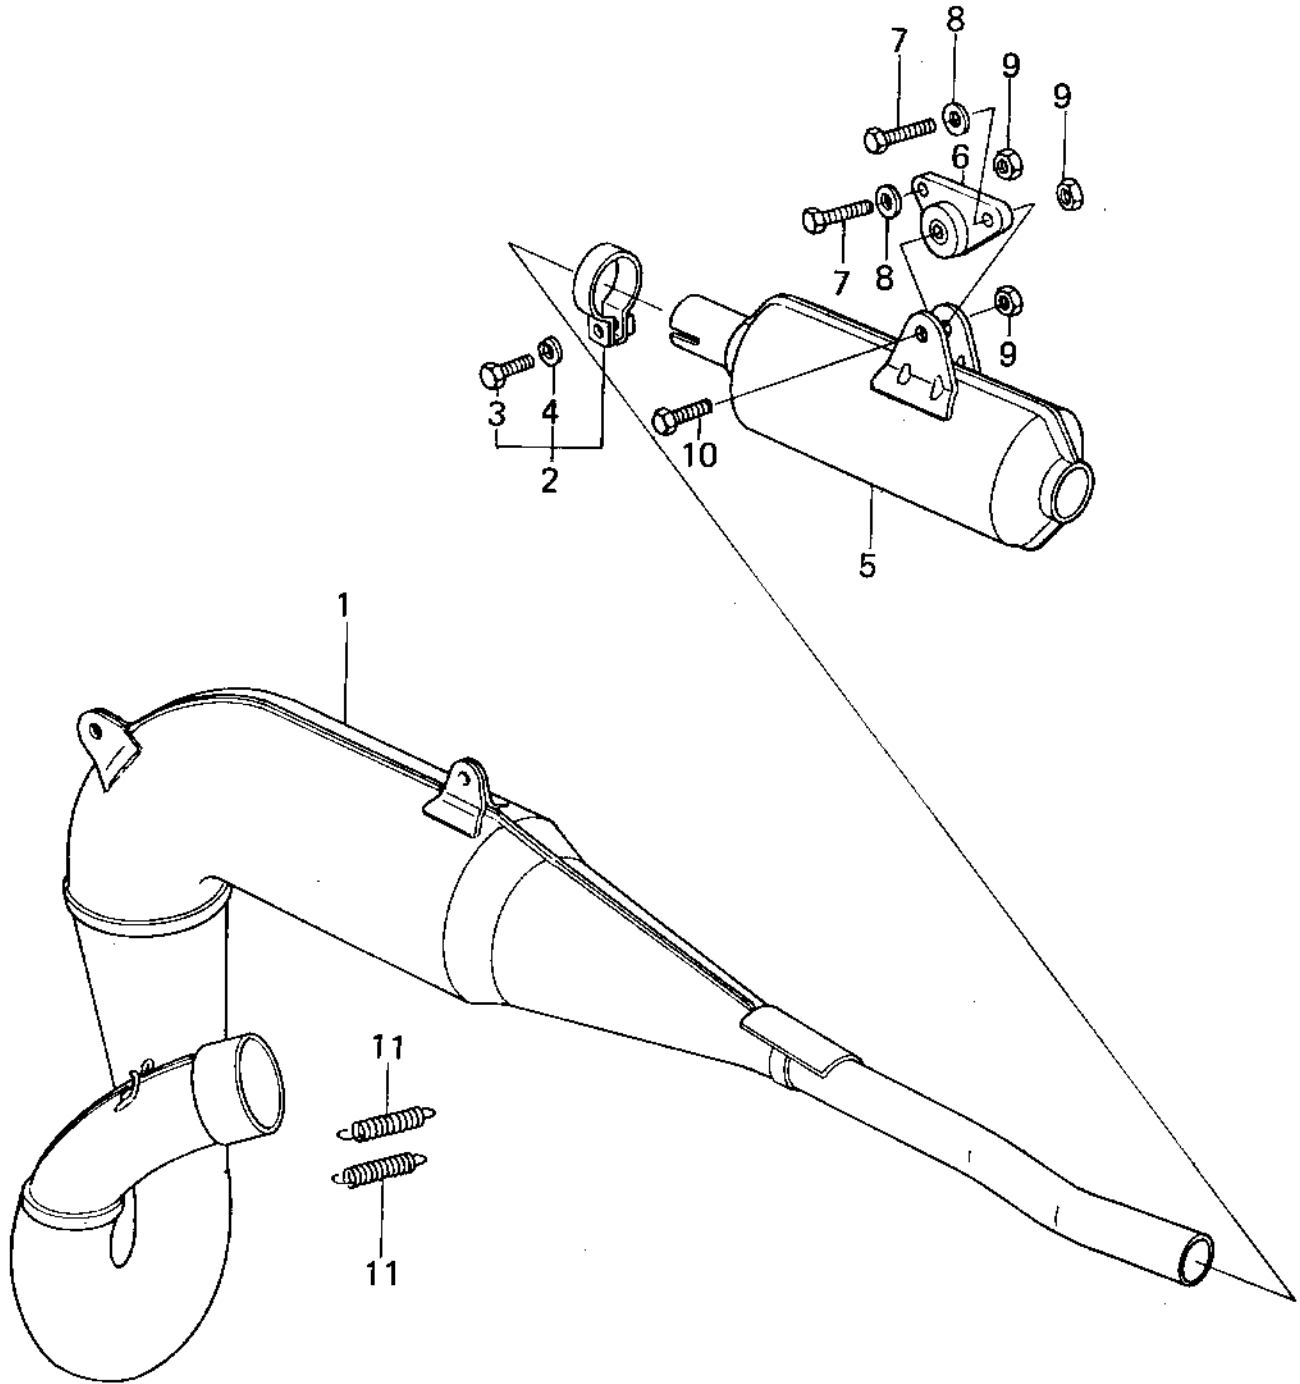

# 1979 KX125-A5 PARTS DIAGRAM

MUFFLER

# 1979 KX125-A5 PARTS LIST

## MUFFLER

ITEM NAME	PART NUMBER	QUANTITY
BODY,MUFFLER (Ref # 1)	49070-1007-21	
BODY,MUFFLER (Ref # 1)	49070-1016	
CLAMP,MUFFLER FITTING (Ref # 2)	92037-1035	
BOLT-UPSET,6X20 (Ref # 3)	112G0620	
WASHER SPRING 6MM (Ref # 4)	461F0600	
MUFFLER ASSY (Ref # 5)	18001-1017-21	
DAMPER RUBBER (Ref # 6)	92075-1046	
BOLT 6X35 (Ref # 7)	110R0635	
WASHER PLAIN 6MM (Ref # 8)	411B0600	
NUT, LOCK 6MM (Ref # 9)	92019-008	
BOLT-UPSET (Ref # 10)	112G0625	
SPRING-CONNECTOR (Ref # 11)	18071-003	