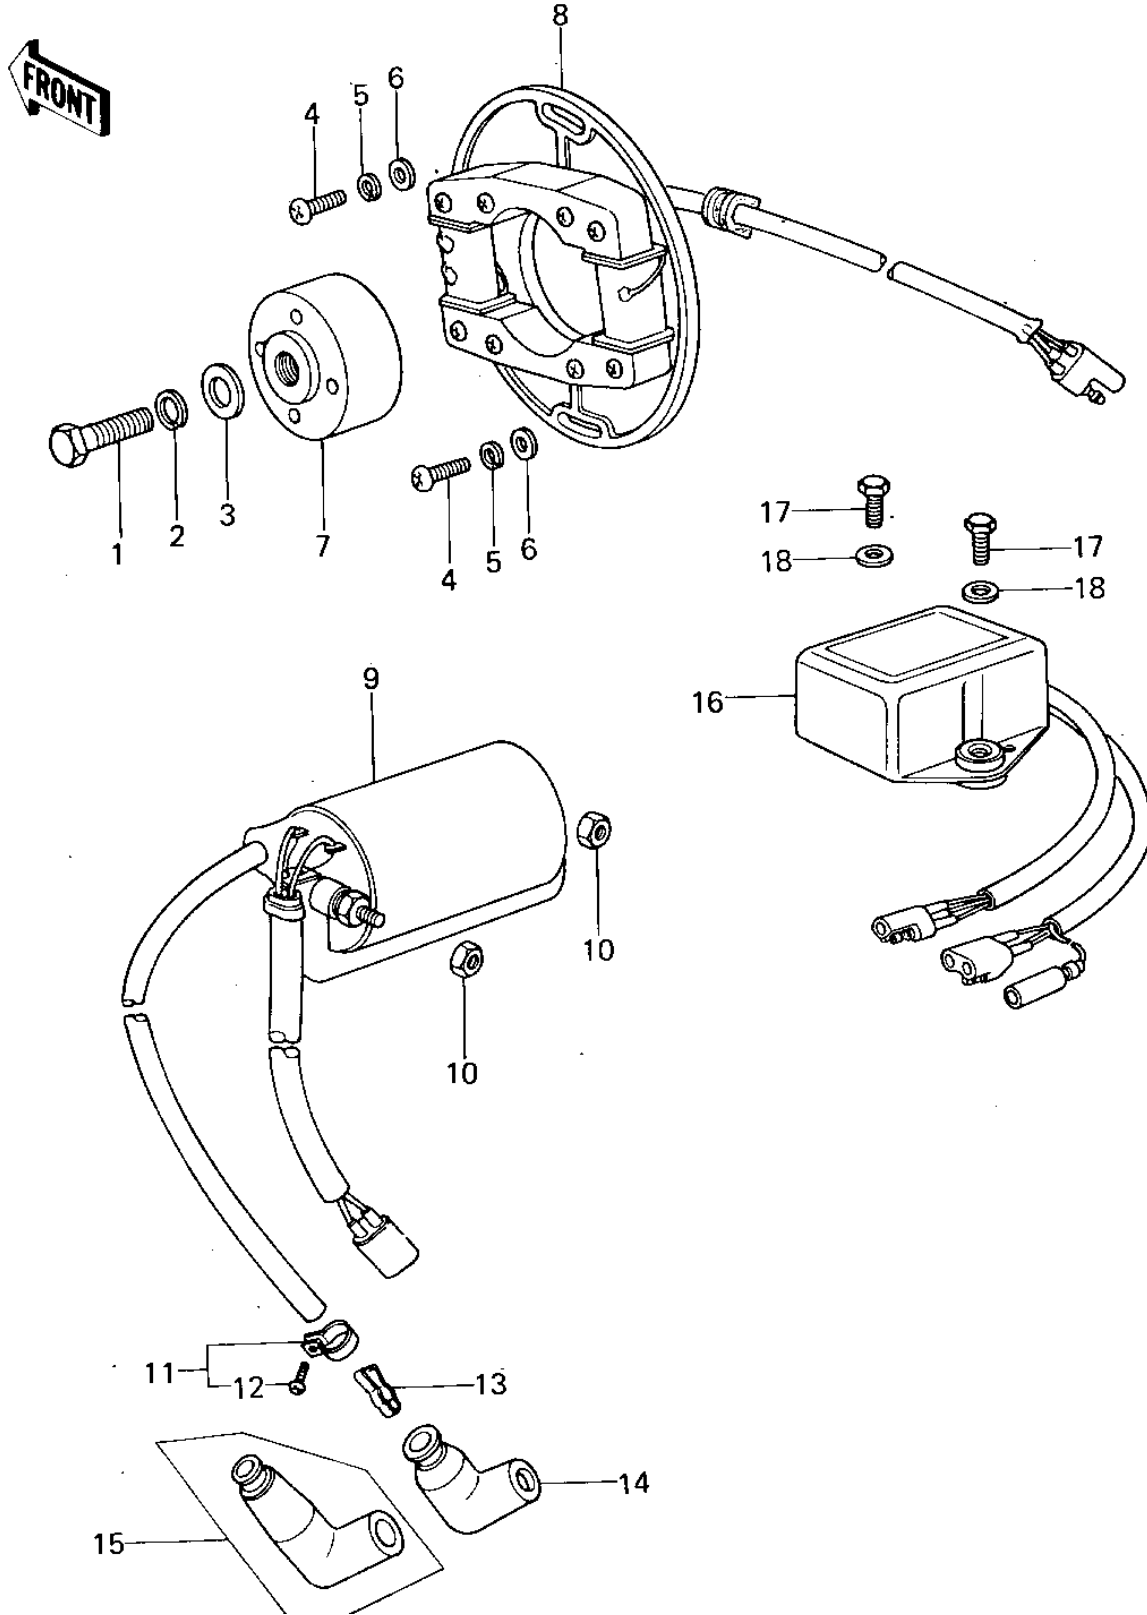

# 1978 KX125-A4 PARTS DIAGRAM

IGNITION ('78-'79 KX125-A4/A5)

# 1978 KX125-A4 PARTS LIST

IGNITION ('78-'79 KX125-A4/A5)

ITEM NAME	PART NUMBER	QUANTITY
BOLT (Ref # 1)	92001-1578	1
WASHER SPRING 8MM (Ref # 2)	461F0800	1
WASHER,PLAIN,8MM (Ref # 3)	92022-276	1
SCREW PAN HEAD 6X25 (Ref # 4)	220B0625	2
WASHER SPRING 6MM (Ref # 5)	461F0600	2
WASHER PLAIN 6MM (Ref # 6)	410B0600	2
ROTOR (Ref # 7)	21007-1007	1
ROTOR,MAGNETO (Ref # 7)	21007-1013	1
STATOR ASSY,MAGNETO (Ref # 8)	21003-1019	1
STATOR ASSY,MAGNETO (Ref # 8)	21003-1019	1
COIL,IGNITION (Ref # 9)	21121-1007	1
NUT (Ref # 10)	92019-008	2
CLAMP,SPARK PLUG CAP (Ref # 11)	92037-1173	1
SCREW-PAN-CROS (Ref # 12)	220B0310	1
TERMINAL,PLUG CAP (Ref # 13)	21169-001	1
CAP,SPARK PLUG (Ref # 14)	21130-1006	1
CAP,SPARK PLUG (Ref # 15)	21130-1001	1
IGNITION UNIT (Ref # 16)	21119-1002	1
IGNITION UNIT (Ref # 16)	21119-1010	1
BOLT-UPSET (Ref # 17)	112G0618	2
WASHER PLAIN (Ref # 18)	92022-024	2