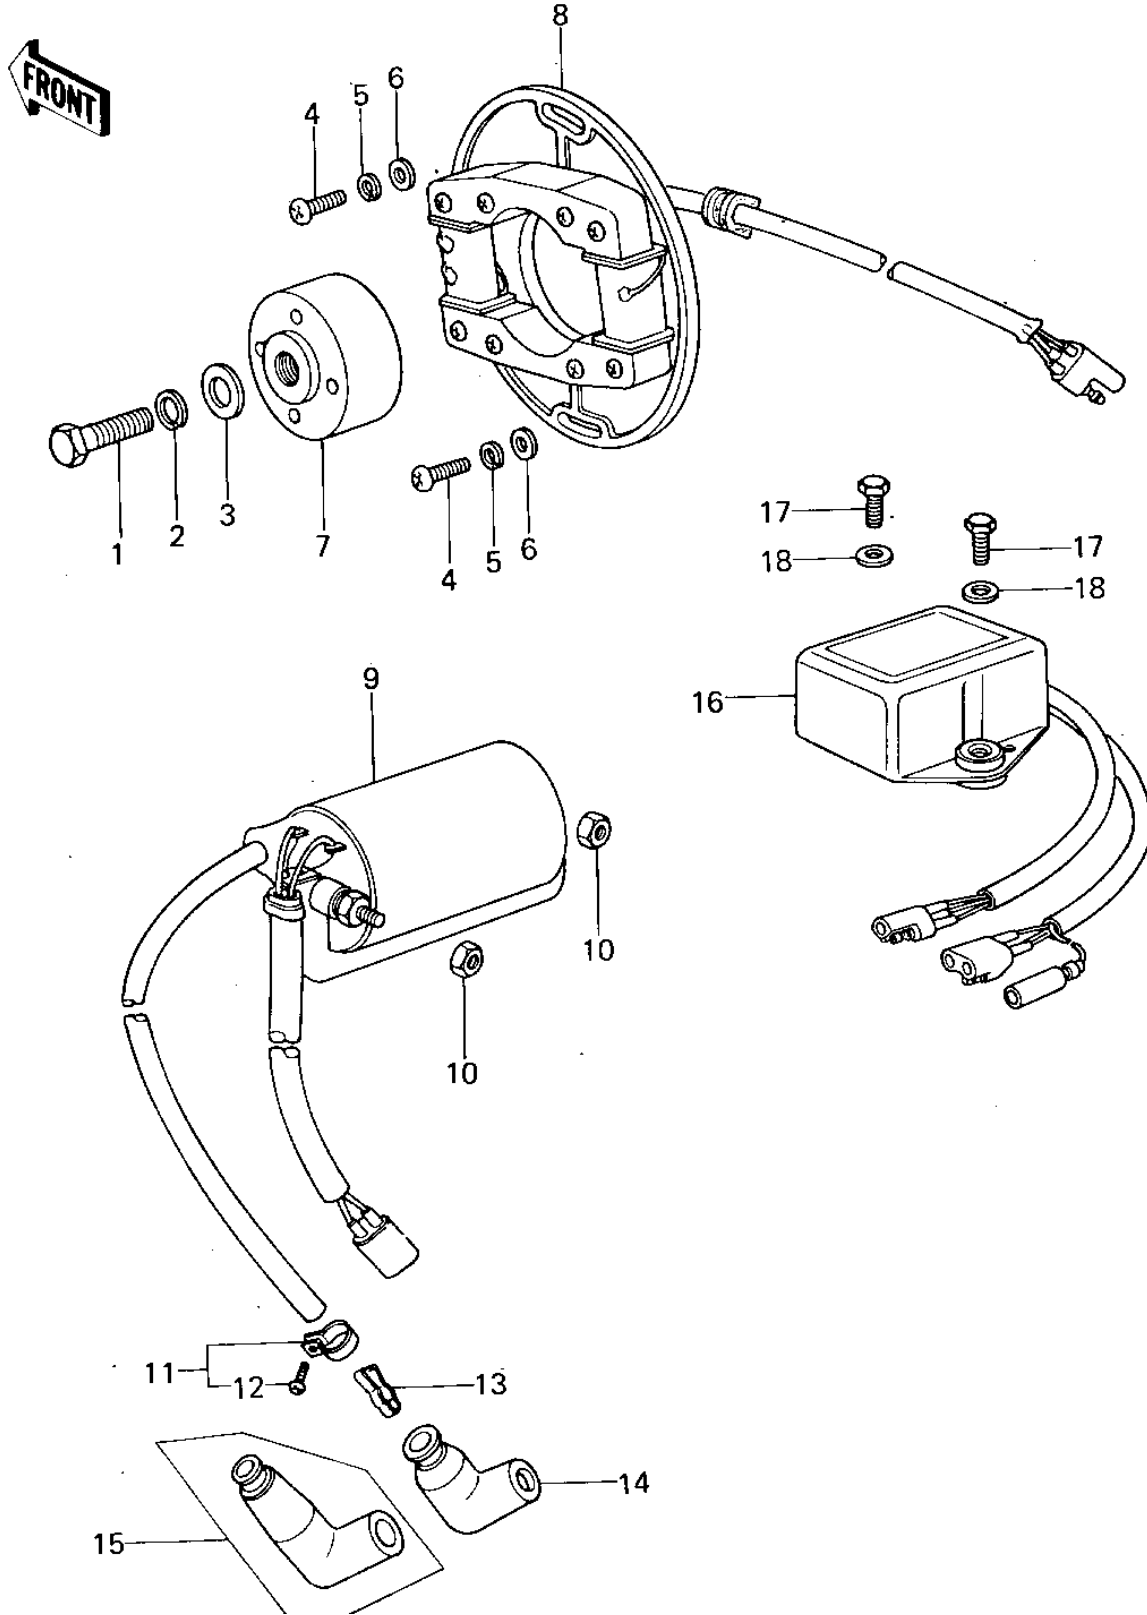

# 1979 KX125-A5 PARTS DIAGRAM

IGNITION ('78-'79 KX125-A4/A5)

# 1979 KX125-A5 PARTS LIST

IGNITION ('78-'79 KX125-A4/A5)

ITEM NAME	PART NUMBER	QUANTITY
BOLT (Ref # 1)	92001-1578	
WASHER SPRING 8MM (Ref # 2)	461F0800	
WASHER,PLAIN,8MM (Ref # 3)	92022-276	
SCREW PAN HEAD 6X25 (Ref # 4)	220B0625	
WASHER SPRING 6MM (Ref # 5)	461F0600	
WASHER PLAIN 6MM (Ref # 6)	410B0600	
ROTOR (Ref # 7)	21007-1007	
ROTOR,MAGNETO (Ref # 7)	21007-1013	
STATOR ASSY,MAGNETO (Ref # 8)	21003-1019	
STATOR ASSY,MAGNETO (Ref # 8)	21003-1019	
COIL,IGNITION (Ref # 9)	21121-1007	
NUT (Ref # 10)	92019-008	
CLAMP,SPARK PLUG CAP (Ref # 11)	92037-1173	
SCREW-PAN-CROS (Ref # 12)	220B0310	
TERMINAL,PLUG CAP (Ref # 13)	21169-001	
CAP,SPARK PLUG (Ref # 14)	21130-1006	
CAP,SPARK PLUG (Ref # 15)	21130-1001	
IGNITION UNIT (Ref # 16)	21119-1002	
IGNITION UNIT (Ref # 16)	21119-1010	
BOLT-UPSET (Ref # 17)	112G0618	
WASHER PLAIN (Ref # 18)	92022-024	