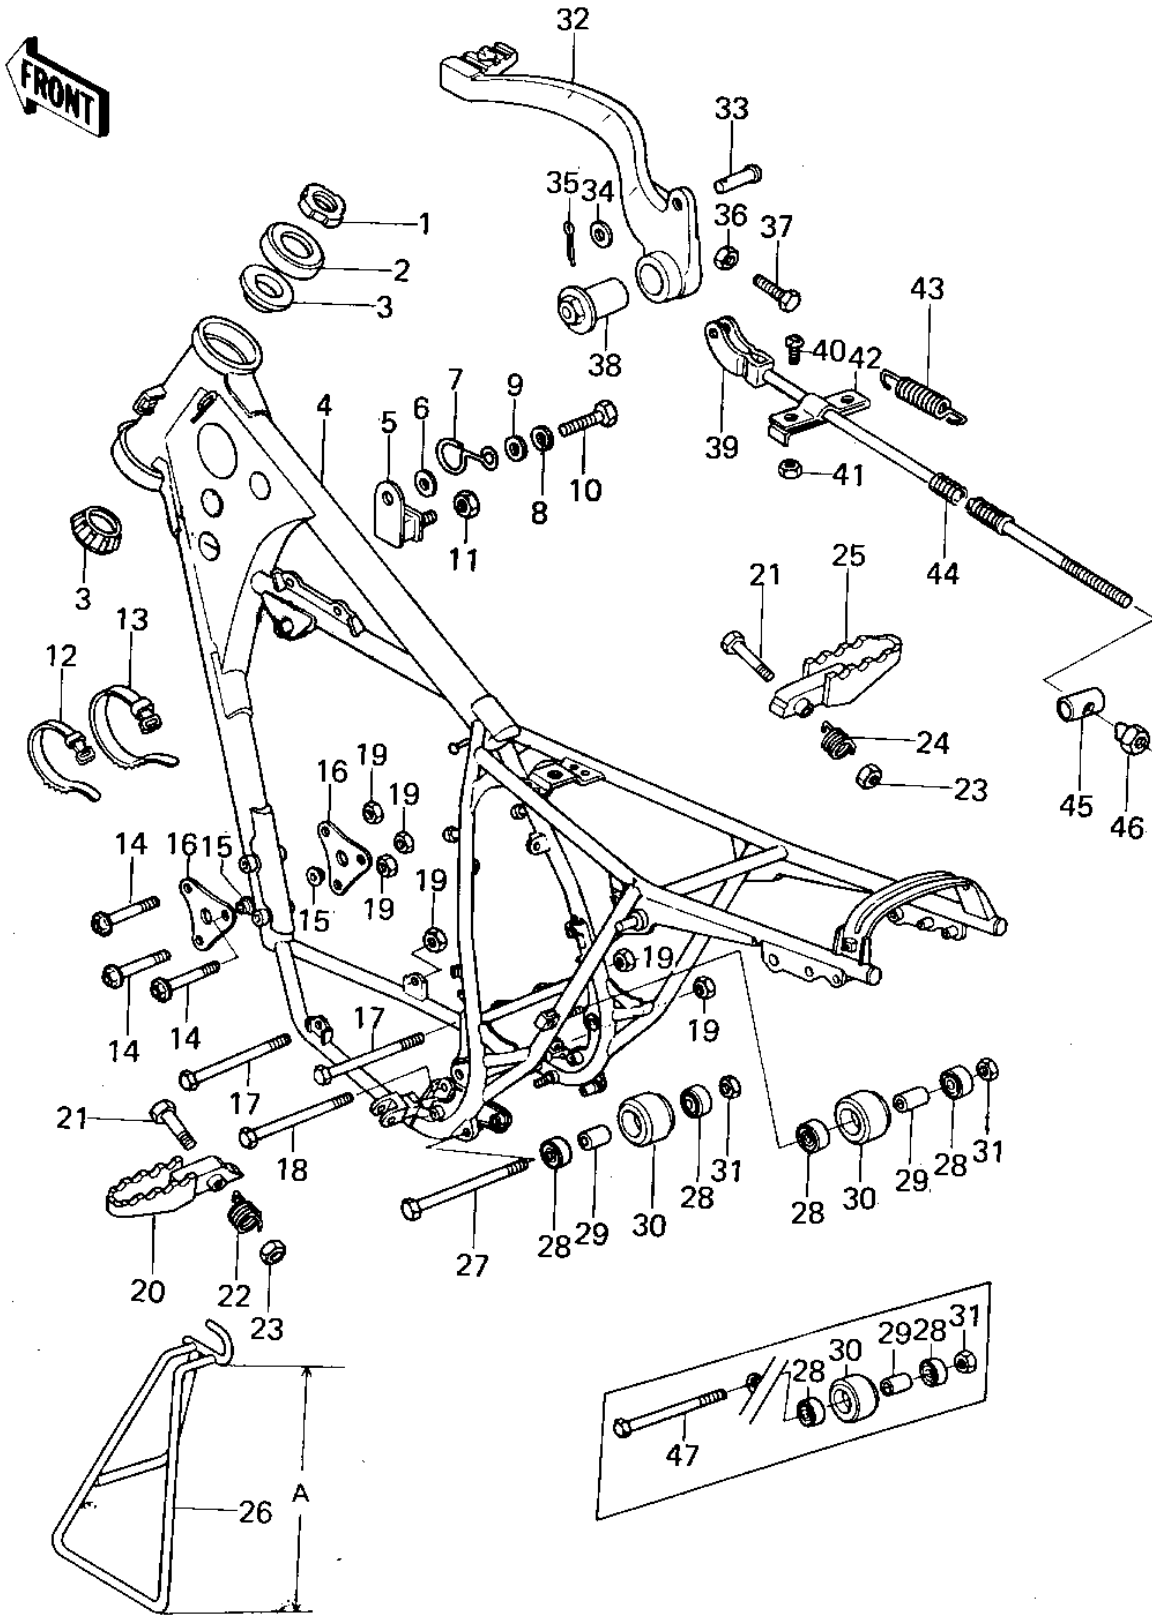

1978 KX125-A4 PARTS DIAGRAM

FRAME/FRAME FITTINGS

1978 KX125-A4 PARTS LIST

FRAME/FRAME FITTINGS

ITEM NAME	PART NUMBER	QUANTITY
NUT (Ref # 1)	92015-1546	1
CAP,STEERING STEM (Ref # 2)	46098-015	1
BEARING,STEERING STEM (Ref # 3)	92047-017	2
FRAME (Ref # 4)	32002-1034	1
FRAME (Ref # 4)	32002-1076	1
DAMPER,MUFFLER FITING (Ref # 5)	92075-1060	1
WASHER,8.5X20X1.6 (Ref # 6)	92022-1561	1
CLAM,CABLE (Ref # 7)	92037-1064	1
WASHER SPRING 8MM (Ref # 8)	461F0800	1
WASHER PLAIN 8MM (Ref # 9)	411B0800	1
BOLT-SMALL-UPSET 8X25 (Ref # 10)	115G0825	1
NUT,8MM (Ref # 11)	92019-018	1
BAND,MIDDLE (Ref # 12)	92072-031	2
BAND,MIDDLE (Ref # 12)	92072-031	1
BAND,WIRING HARNESS (Ref # 13)	92072-056	1
BOLT,8X69 (Ref # 14)	92001-1410	3
COLLAR (Ref # 15)	92027-1096	2
BRACKET,ENGINE (Ref # 16)	32029-1091	2
BRACKET,ENGINE (Ref # 16)	32029-1091	2
BOLT,FLANGED,8X90 (Ref # 17)	92002-1416	2
BOLT,8X105 (Ref # 18)	92001-1394	1
NUT,LOCK,8MM (Ref # 19)	92015-1124	6
STEP (Ref # 20)	34028-1034	1
BOLT,HEX HEAD 10X40 (Ref # 21)	92001-1028	2
SPRING,L.H,FOOTREST (Ref # 22)	92081-1254	1
NUT,LOCK,10MM (Ref # 23)	92019-021	2
SPRING,R.H,FOOTREST (Ref # 24)	92081-1255	1
STEP (Ref # 25)	34028-1033	1
STAND-SIDE (Ref # 26)	34024-1012	1