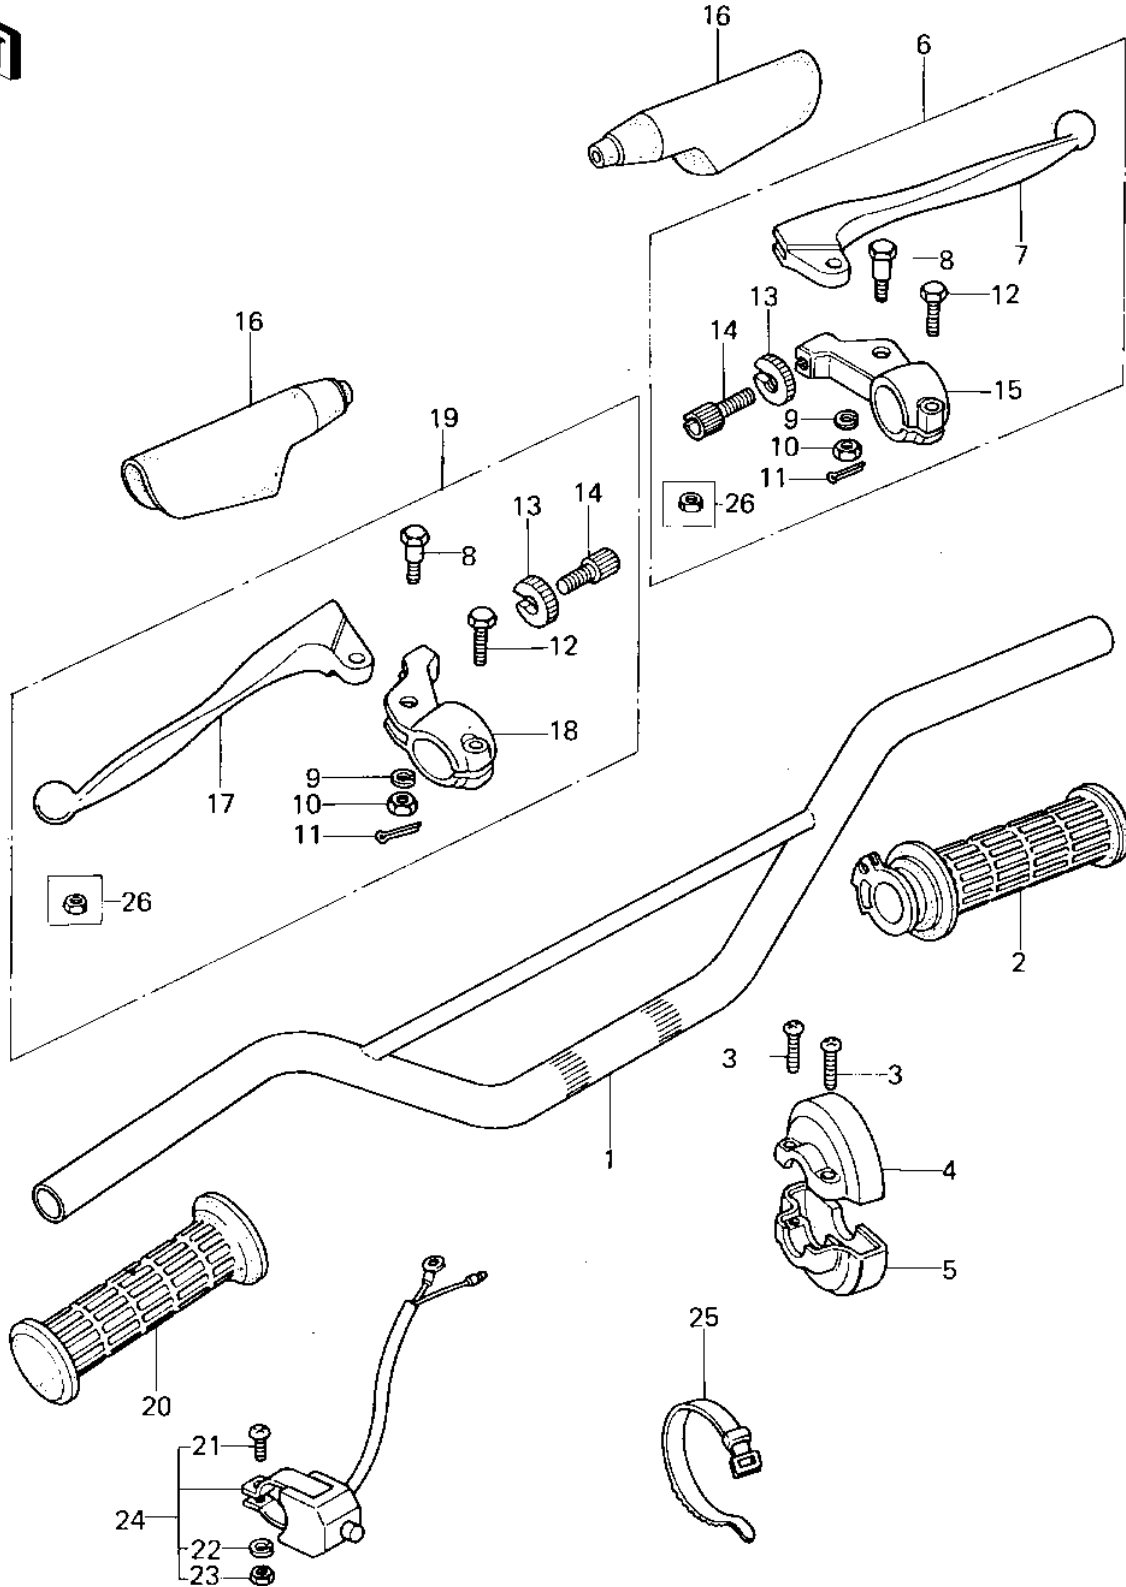

1978 KX125-A4 PARTS DIAGRAM

HANDLEBAR ('78-'79 KX125-A4/A5)

1978 KX125-A4 PARTS LIST

HANDLEBAR ('78-'79 KX125-A4/A5)

ITEM NAME	PART NUMBER	QUANTITY
HANDLEBAR (Ref # 1)	46003-1009	1
HANDLEBAR (Ref # 1)	46003-1034	1
GRIP ASSY,THROTTLE (Ref # 2)	46019-1002	1
GRIP ASSY,THROTTLE (Ref # 2)	46019-1009	1
SCREW PAN HEAD 5X20 (Ref # 3)	220B0520	2
CASE,R.H,GRIP,UPPER (Ref # 4)	32099-1014	1
HOUSING-ASSY-CONTROL (Ref # 5)	46091-5006	1
LEVER ASSY,FRONT BRAK (Ref # 6)	46076-1003	1
FRONT BRAKE LEVER (Ref # 7)	46058-018	1
BOLT,HEX HEAD,6MM (Ref # 8)	92001-140	2
WASHER SPRING 6MM (Ref # 9)	461F0600	2
NUT CASTLE (Ref # 10)	320B0600	2
PIN COTTER 1.6X15 (Ref # 11)	550D1615	2
BOLT-UPSET (Ref # 12)	112N0620	2
NUT,CABLE ADJUST LOCK (Ref # 13)	46056-006	2
SCREW,CABLE ADJUST (Ref # 14)	46055-009	2
HOLDER,F.BRAKE LEVER (Ref # 15)	46060-010-21	1
DUST COVER (Ref # 16)	46071-003	2
LEVER, CLUTCH (Ref # 17)	46092-021	1
HOLDER,CLUTCH LEVER (Ref # 18)	46094-014-21	1
LEVER ASSY,CLUTCH (Ref # 19)	46076-1004	1
GRIP ASSY,L.H GRIP (Ref # 20)	46075-031	1
RUBBER,L.H.GRIP,L.GRE (Ref # 20)	46075-1006	1
SCREW PAN HEAD 3X14 (Ref # 21)	220E0314A	1
WASHER SPRING 3MM (Ref # 22)	461F0300	1
NUT-HEX (Ref # 23)	311B0300	1
SWITCH,ASSY,ENG STOP (Ref # 24)	27010-1018	1
BAND,SHORT (Ref # 25)	92072-030	2
NUT (Ref # 26)	92019-008	2