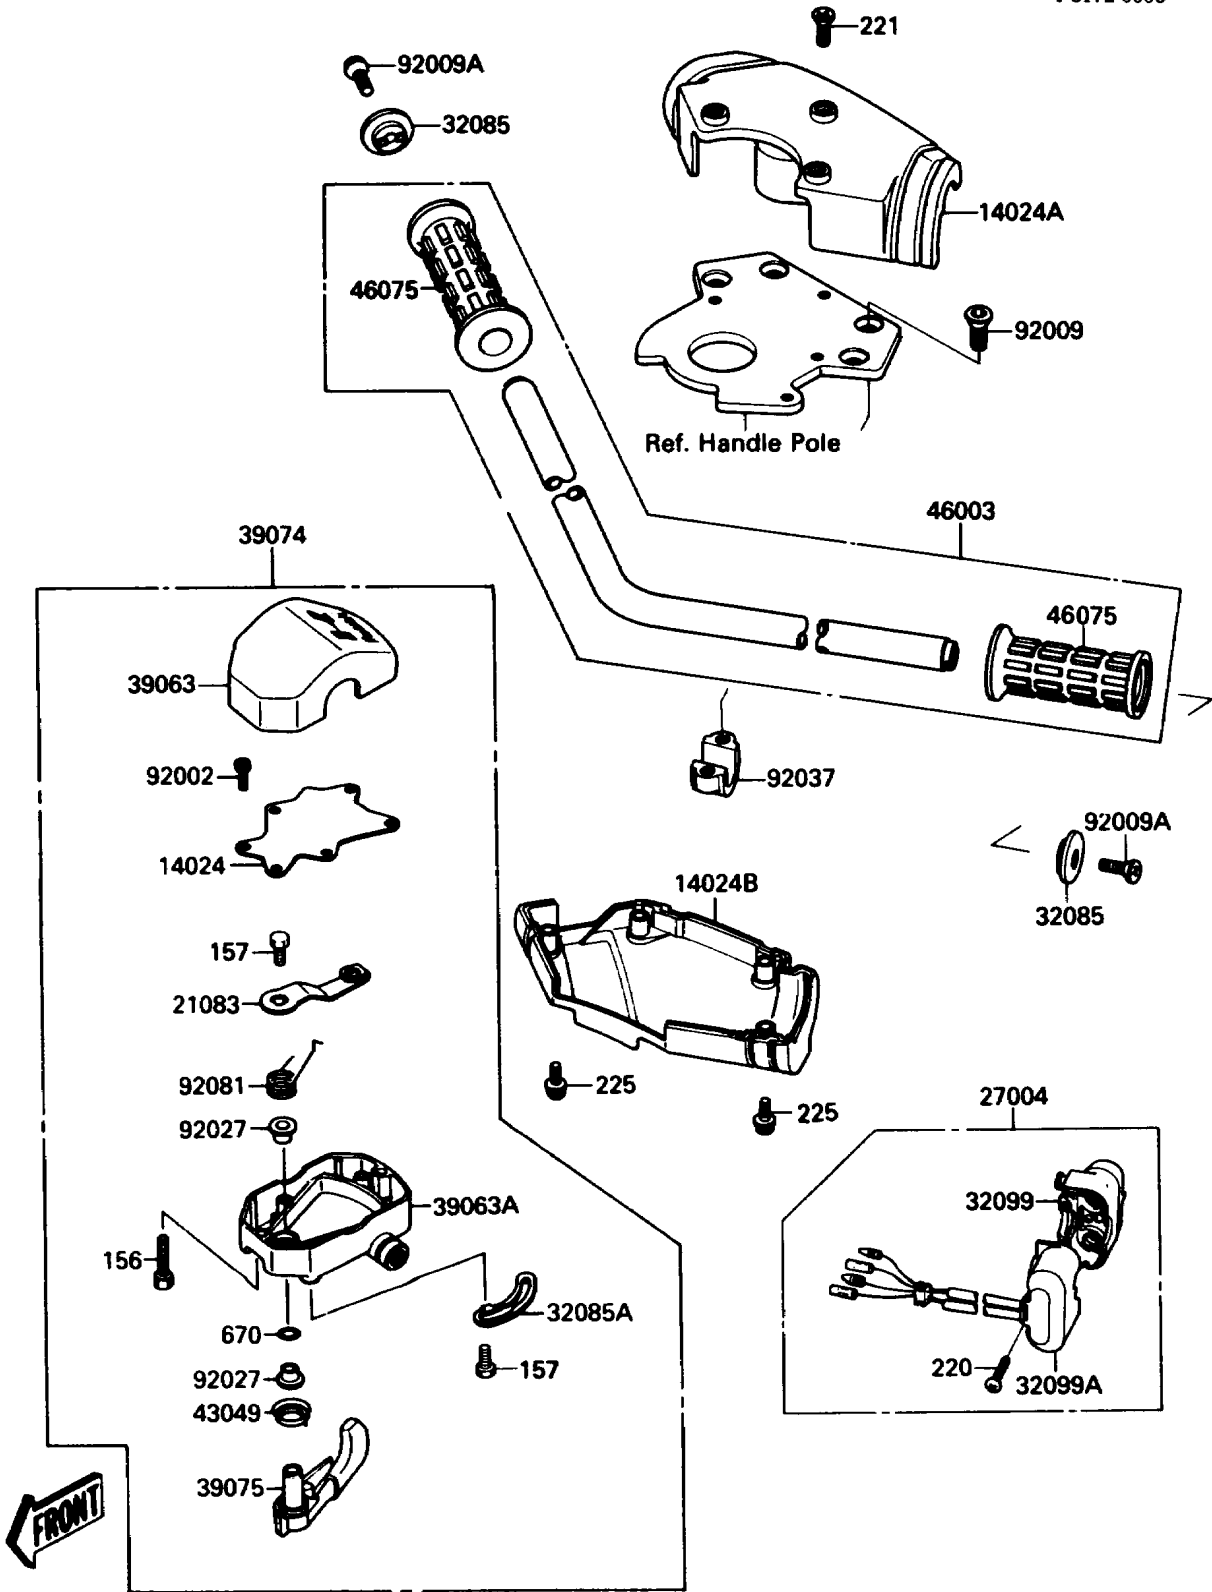

# 1988 650 SX PARTS DIAGRAM

Handlebar

F3172-0006

# 1988 650 SX PARTS LIST

## Handlebar

ITEM NAME	PART NUMBER	QUANTITY
COVER,THROTTLE LEVER (Ref # 14024)	14024-3701	1
COVER,UPP (Ref # 14024A)	14024-3723	1
COVER,LWR (Ref # 14024B)	14024-3724	1
ARM,THROTTLE LEVER (Ref # 21083)	21083-3701	1
SWITCH-ASSY (Ref # 27004)	27004-3705	1
STOPPER (Ref # 32085)	32085-3705	2
STOPPER (Ref # 32085A)	32085-3709	1
CASE,FR,SWITCH (Ref # 32099)	32099-3721	1
CASE,RR,SWITCH (Ref # 32099A)	32099-3723	1
HOUSING-CONTROL,UPP (Ref # 39063)	39063-3703	1
HOUSING-CONTROL,LWR (Ref # 39063A)	39063-3707	1
LEVER-ASSY-THROTTLE (Ref # 39074)	39074-3711	1
LEVER-THROTTLE (Ref # 39075)	39075-3704	1
PACKING,THROTTLE LEVER (Ref # 43049)	43049-3701	1
HANDLE (Ref # 46003)	46003-3705	1
GRIP,HANDLEBAR (Ref # 46075)	46075-3713	2
BOLT,SOCKET,3X10 (Ref # 92002)	92002-3751	6
SCREW,8X22 (Ref # 92009)	92009-3701	4
SCREW,6X16 (Ref # 92009A)	92009-3703	2
COLLAR,THROTTLE LEVER (Ref # 92027)	92027-3704	2
CLAMP,HANDLEBAR (Ref # 92037)	92037-503	2
SPRING,THROTTLE LEVER RETURN (Ref # 92081)	92081-3702	1
BOLT-WP,5X25 (Ref # 156)	156R0525	2
BOLT-WSP,5X12 (Ref # 157)	157R0512	2
SCREW-PAN-CROS,5X30 (Ref # 220)	220R0530	2
SCREW-CSK-CROS,6X16 (Ref # 221)	221R0616	3
SCREW-PAN-WSP-CROS,5X20 (Ref # 225)	225R0520	4
O RING,8MM (Ref # 670)	670B1508	1