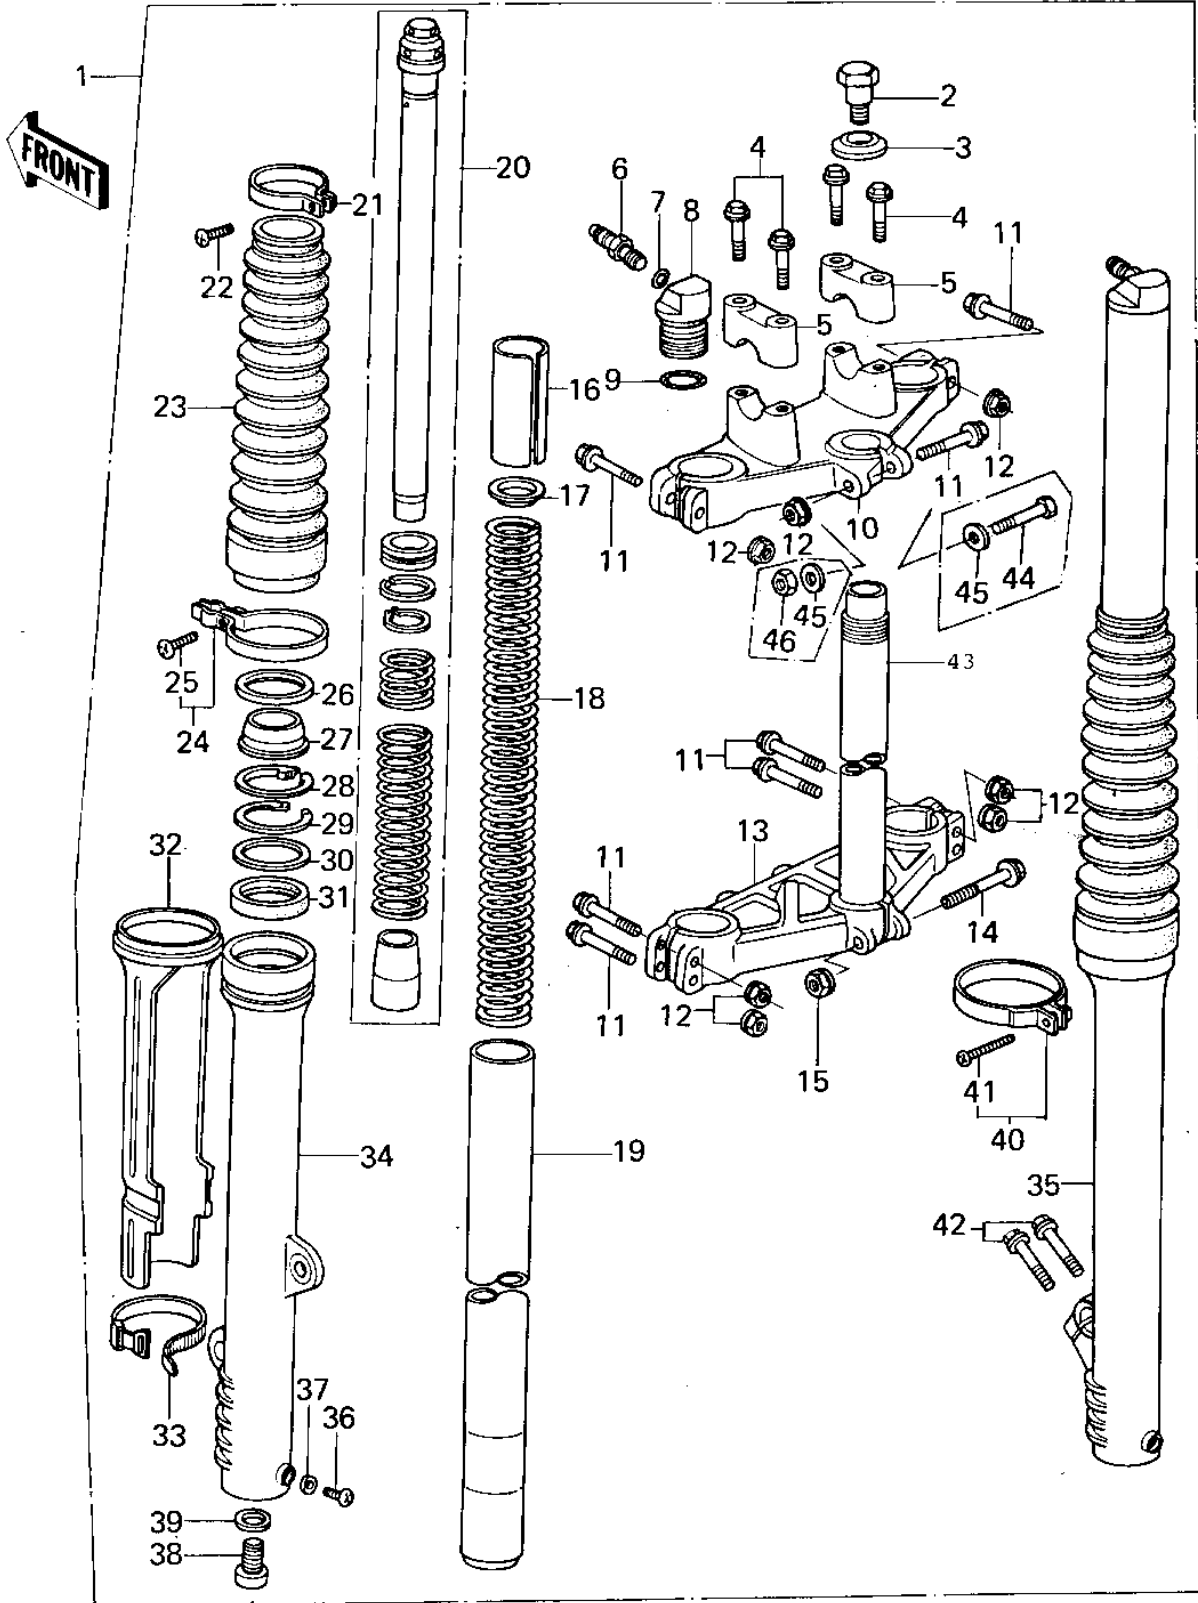

1979 KX125-A5 PARTS DIAGRAM

FRONT FORK (KX125-A4)